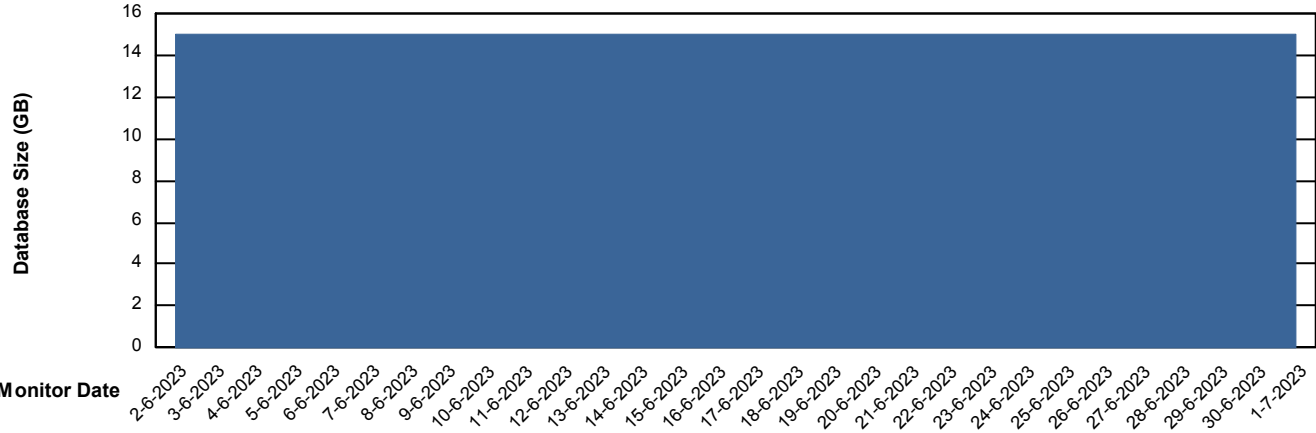

DATABASE SIZE XMX_PROD_ABSDB01_PRDB

Database growth over last month