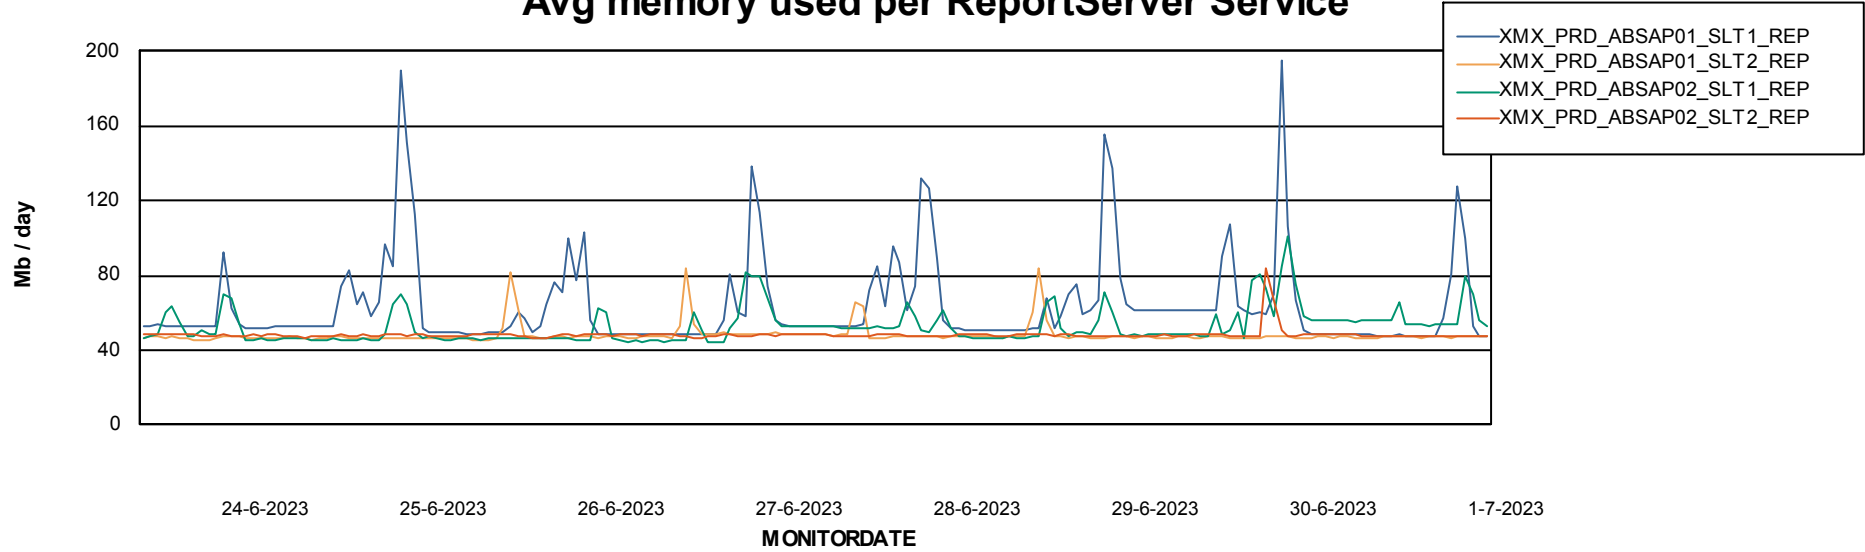

ABSSolute Application ReportServer Services

Avg memory used per ReportServer Service