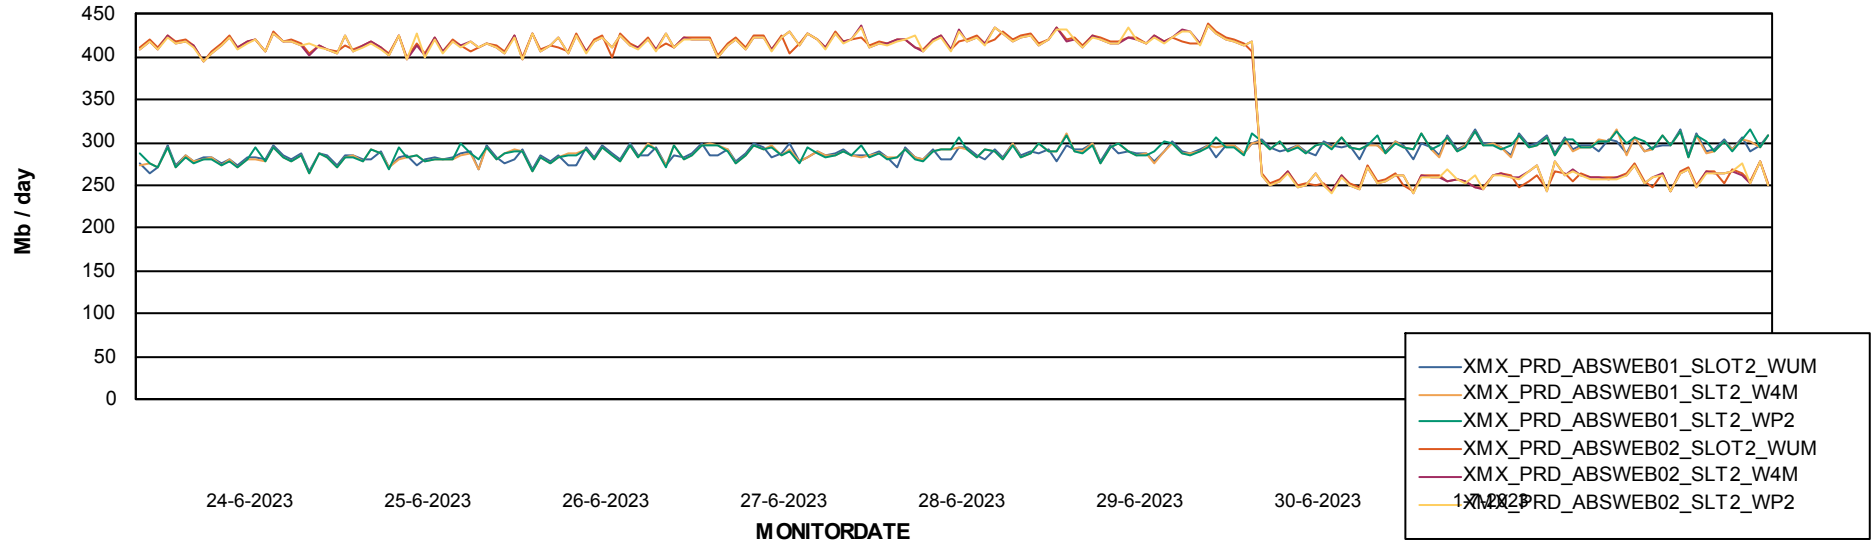

ABSSolute Web Component Services

Avg memory used per ABS Web component