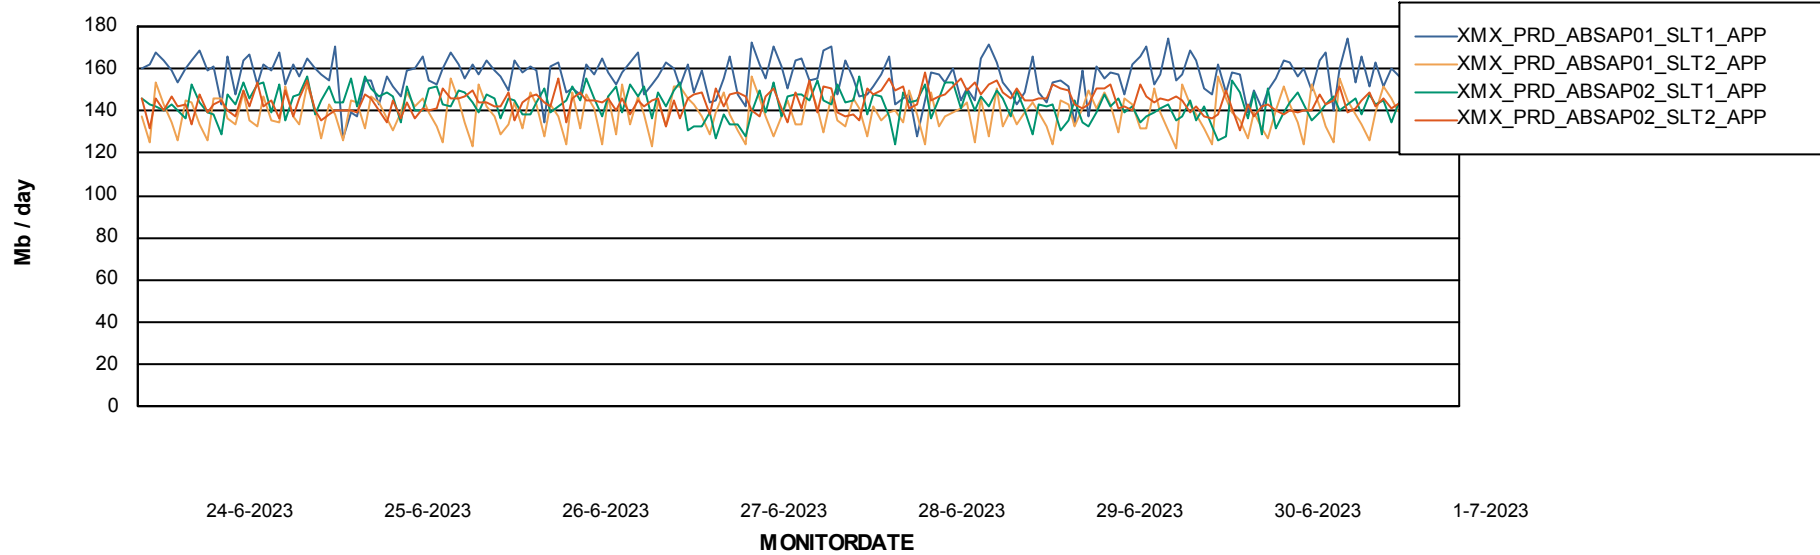

ABSSolute Application Server Services

Avg memory used per ABS Server Service