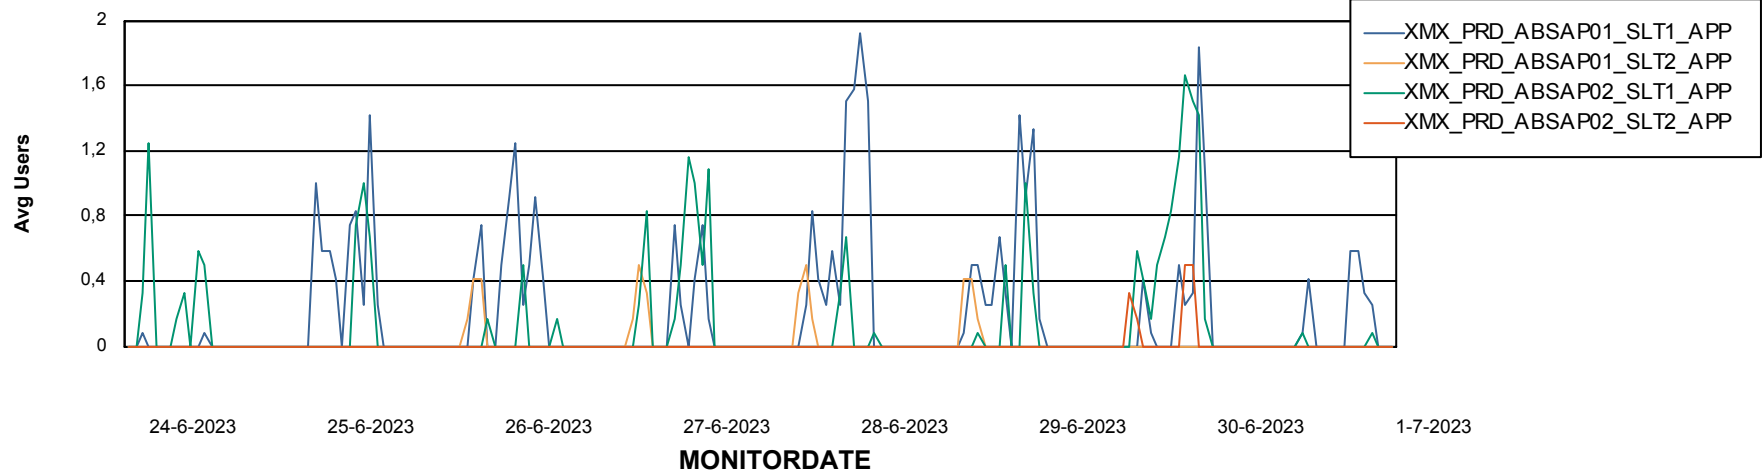

Avg users per day per ABS server