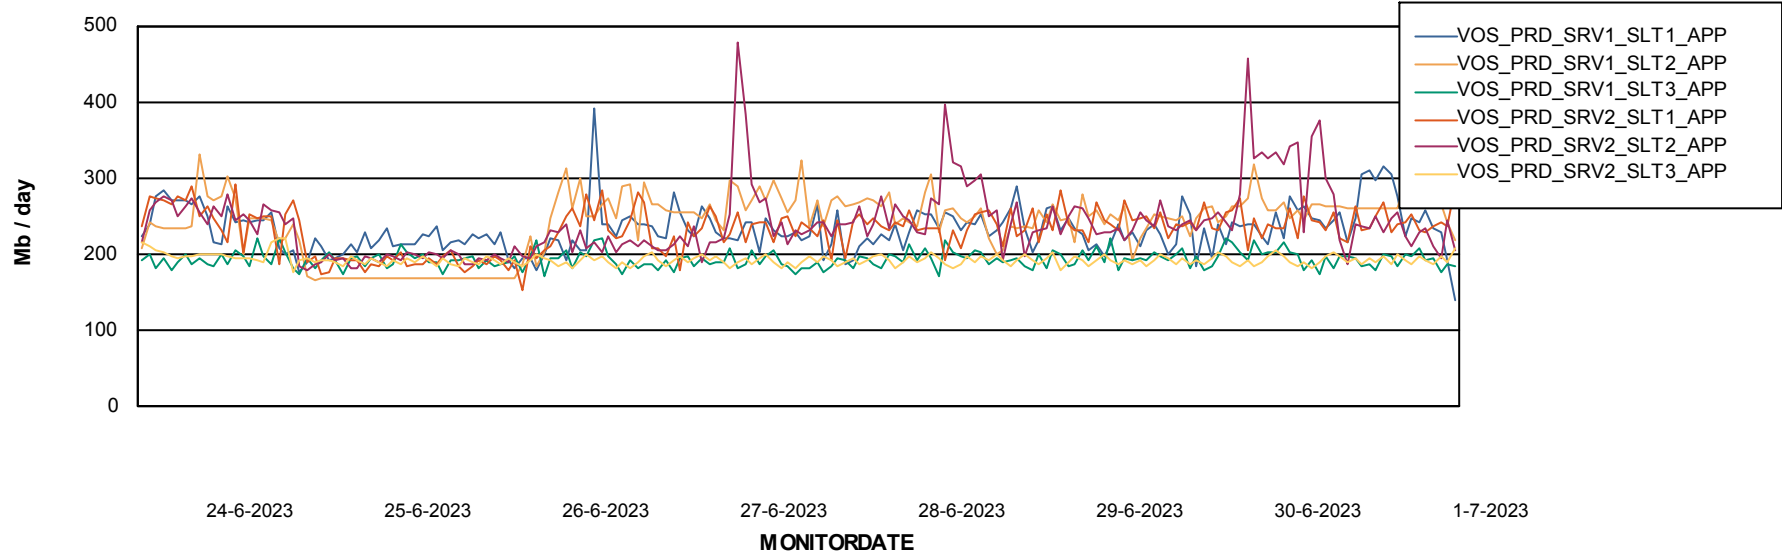

ABSSolute Application Server Services

Avg memory used per ABS Server Service