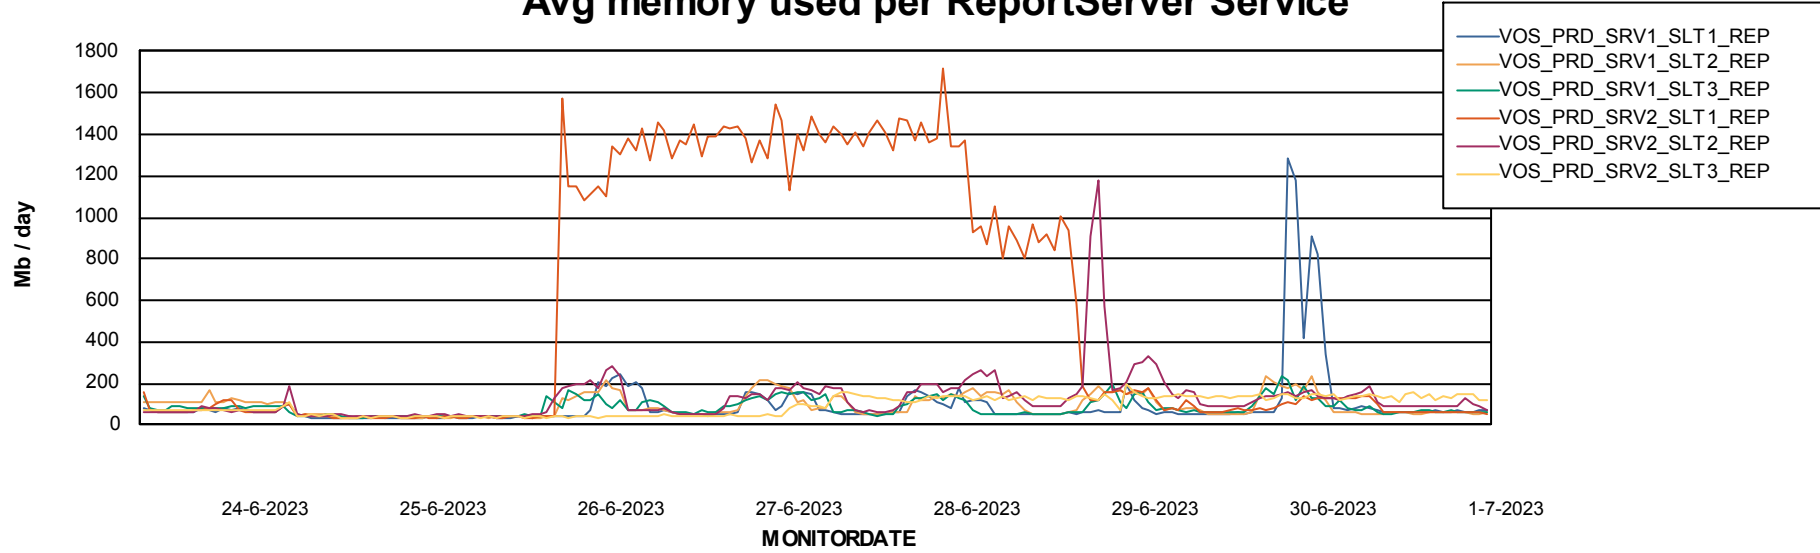

Avg memory used per ABS Server Service

Avg users per day per ABS server

Weekly SLA Customer Report

Customer VOS_Production
Database ID 143

ABSSolute Application ReportServer Services

Avg memory used per ReportServer Service