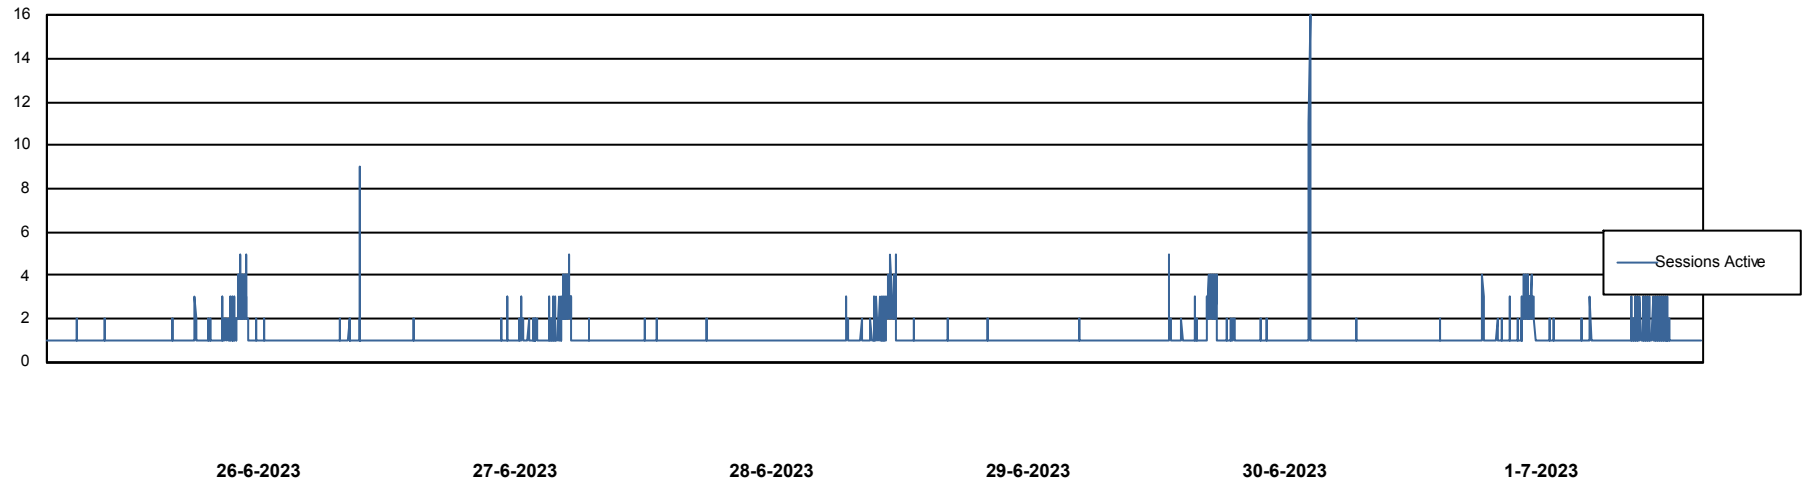

Database Performance VOSDB_BI