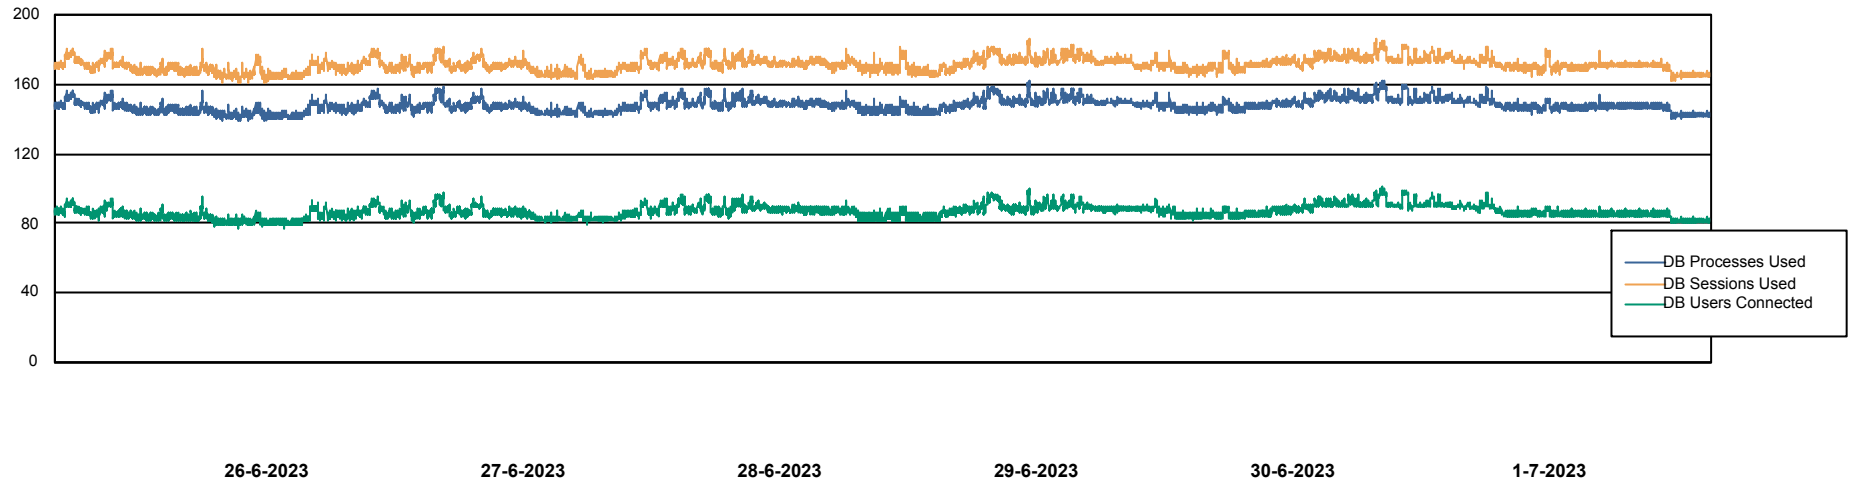

Weekly SLA Customer Report

Customer VOS_Production
Database ID 143

Database Performance VOSDB_BI

Weekly SLA Customer Report

Customer VOS_Production
Database ID 143

Database Performance VOSDB_Production

Weekly SLA Customer Report