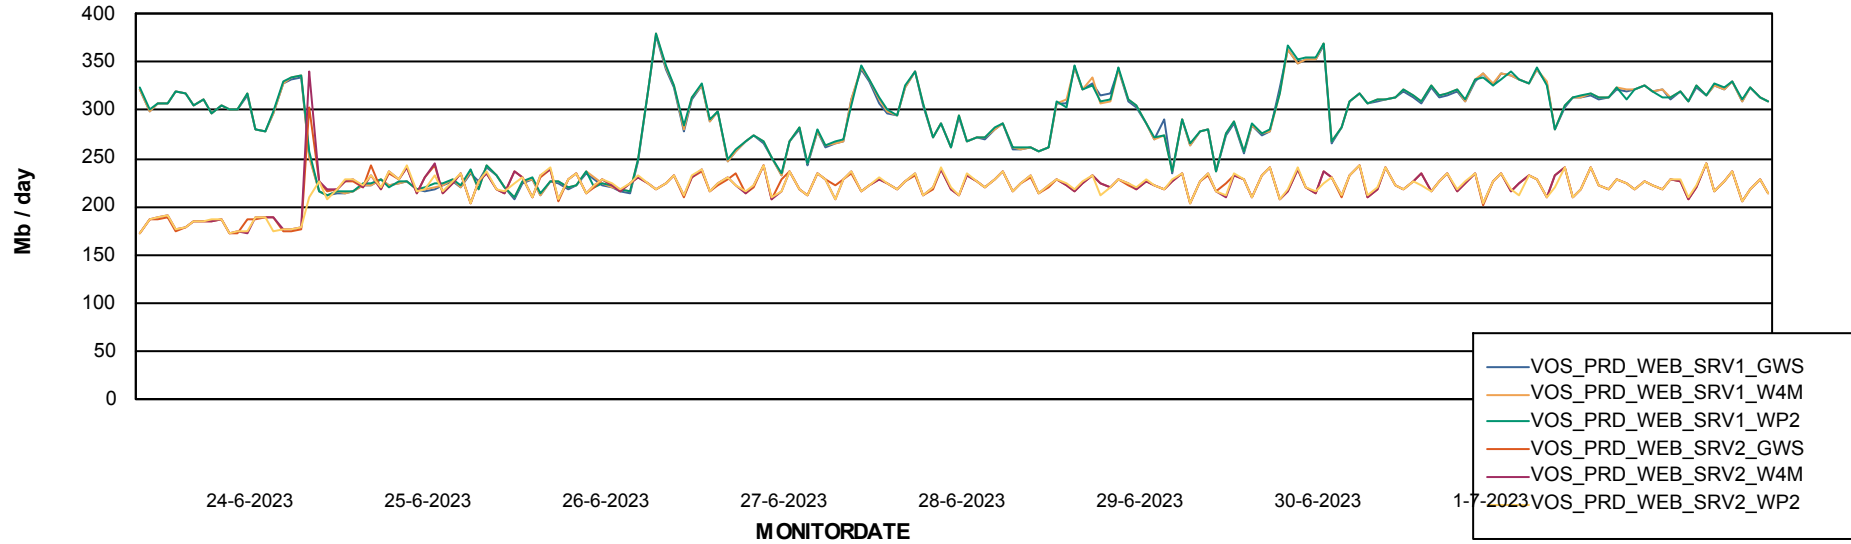

ABSSolute Web Component Services

Avg memory used per ABS Web component