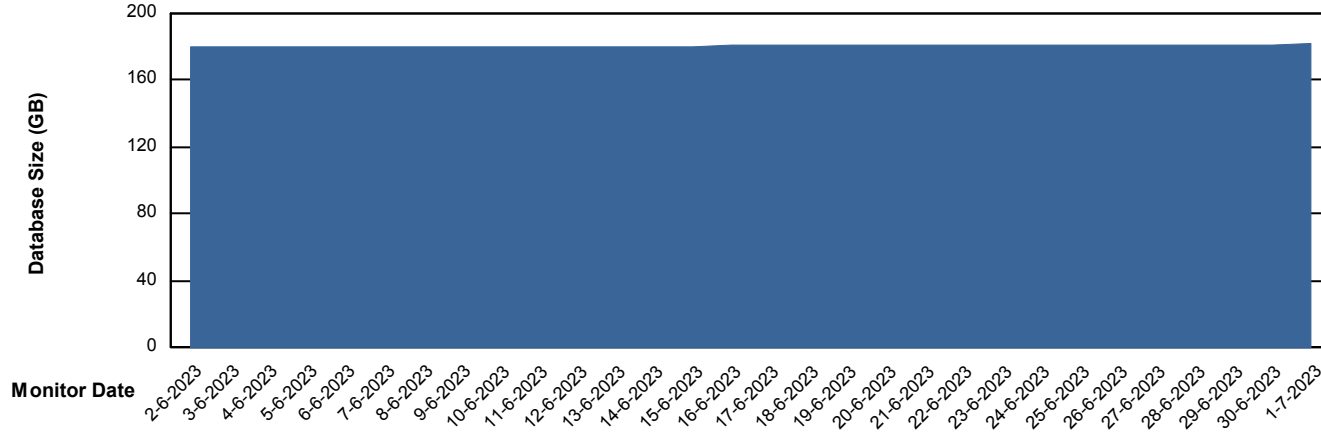

Customer VOS_Production
Database ID 143

Database Performance VOSDB_Standby

DB Processes Max 1,000

Weekly SLA Customer Report

Customer VOS_Production
Database ID 143

DATABASE SIZE VOSDB_BI

Database growth over last month