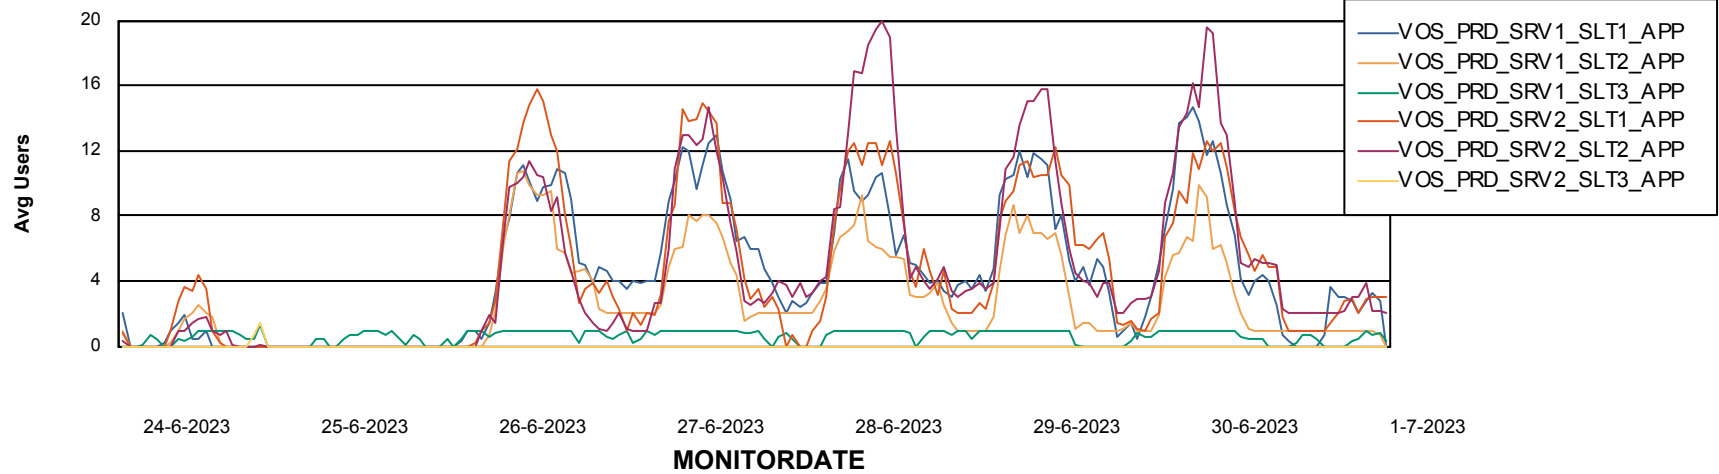

Avg users per day per ABS server