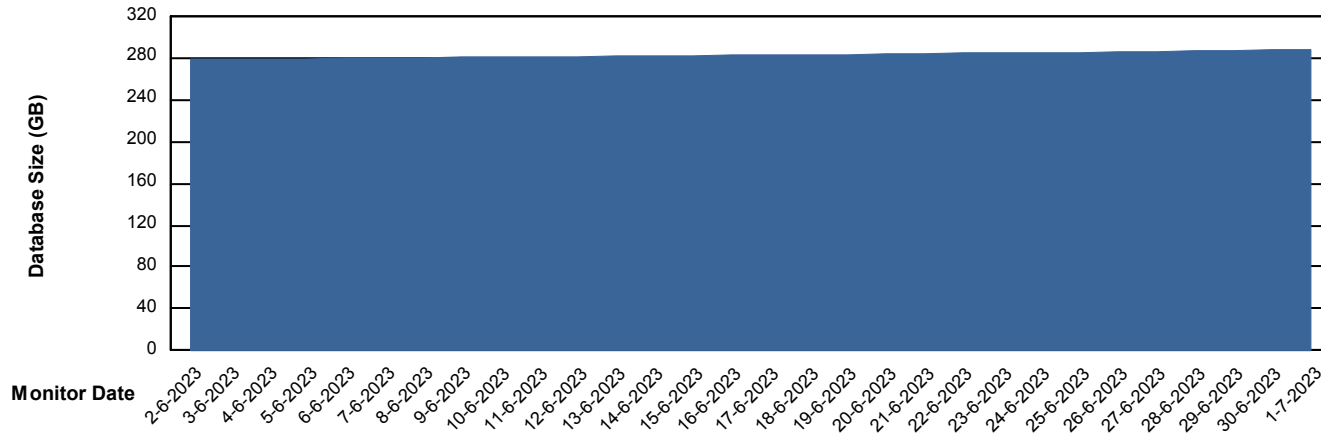

DATABASE SIZE VOSDB_Production

Database growth over last month