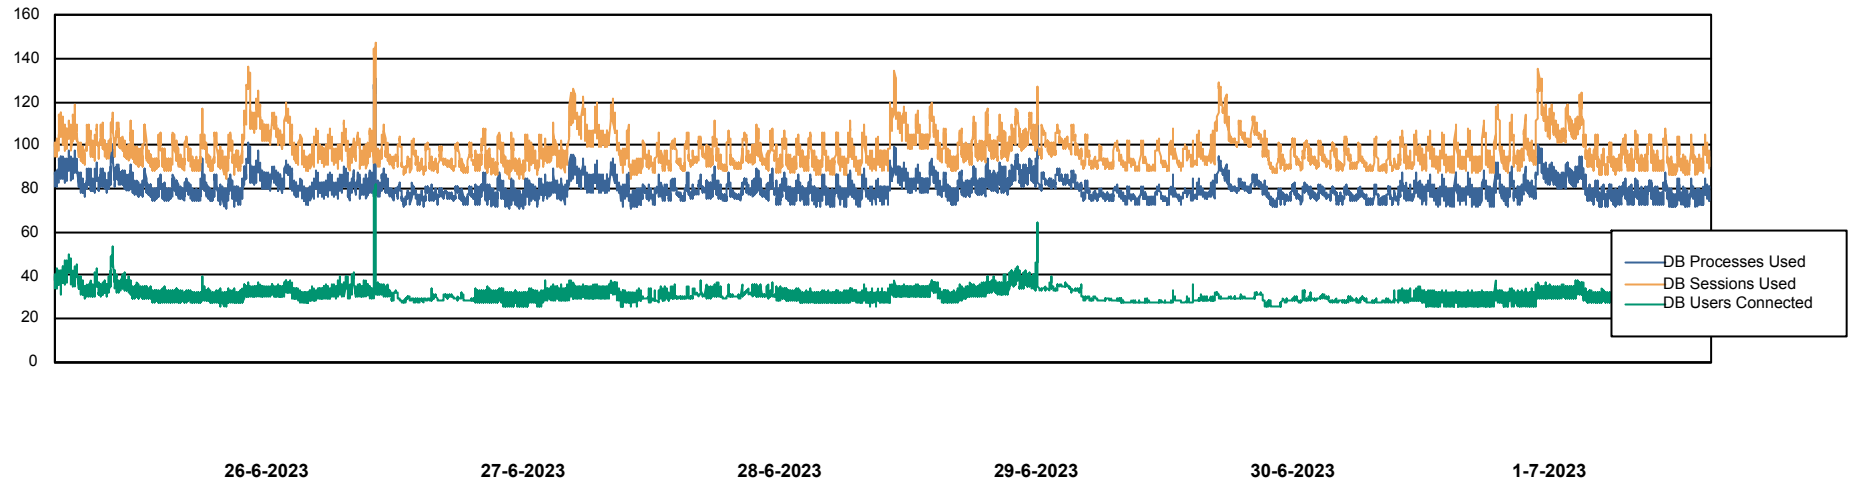

Weekly SLA Customer Report

Customer VEN_Production
 Database ID 35

Harddisk Usage VEN_PRD_VENABS08_BI

	Free disk space on C: (%)	Total disk space on C: (Gb)	Used disk space on C: (Gb)	Free disk space on D: (%)	Total disk space on D: (Gb)	Used disk space on D: (Gb)
1-7-2023	38	102	63	39	601	367
30-6-2023	38	102	63	39	601	366
29-6-2023	38	102	63	39	601	366
28-6-2023	38	102	63	39	601	366
27-6-2023	38	102	63	39	601	366
26-6-2023	38	102	63	39	601	366
25-6-2023	38	102	63	39	601	366

Weekly SLA Customer Report

Customer VEN_Production
Database ID 35

Database Performance VENDB_Production

Weekly SLA Customer Report

Customer VEN_Production
Database ID 35

Database Performance VENDB_Standby

DB Processes Max 300