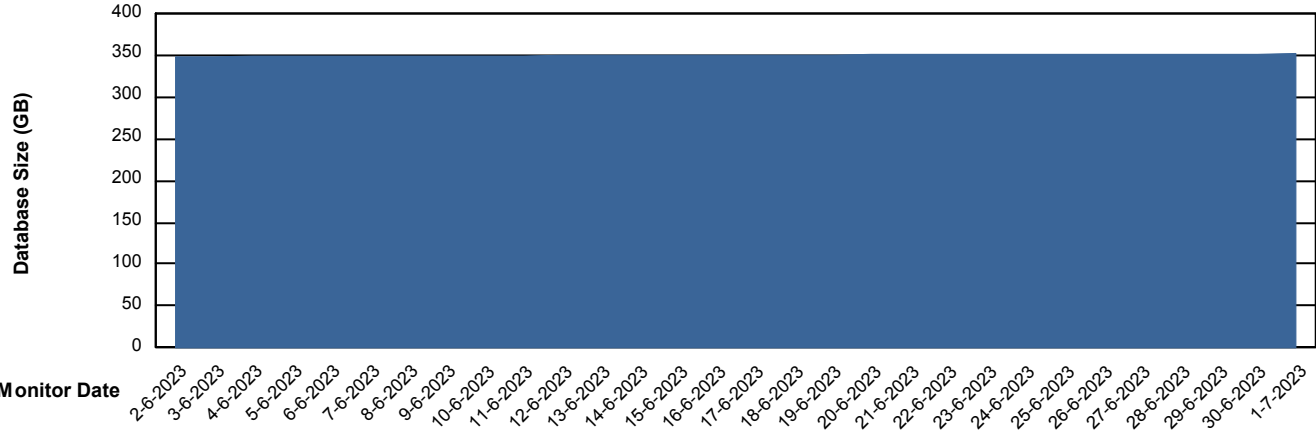

Weekly SLA Customer Report

Customer VEN_Production
Database ID 35

Database Performance VENDB_Production

Weekly SLA Customer Report

Customer VEN_Production
Database ID 35

Database Performance VENDB_Standby

DB Processes Max 300

Weekly SLA Customer Report

Customer VEN_Production
 Database ID 35

DATABASE SIZE VENDB_Production

Database growth over last month

Database Tablespace VENDB_Production

Date	Tablespace Name	Filesize (Gb)	Usedsize (Gb)	Percentage free
1-7-2023	ABSDATA	222	179	19
	INDX	197	162	18
30-6-2023	ABSDATA	222	179	19
	INDX	197	162	18
29-6-2023	ABSDATA	222	179	19
	INDX	197	162	18
28-6-2023	ABSDATA	222	179	19
	INDX	197	162	18
27-6-2023	ABSDATA	222	179	19
	INDX	197	162	18
26-6-2023	ABSDATA	222	179	19
	INDX	197	162	18
25-6-2023	ABSDATA	222	179	19
	INDX	193	162	16