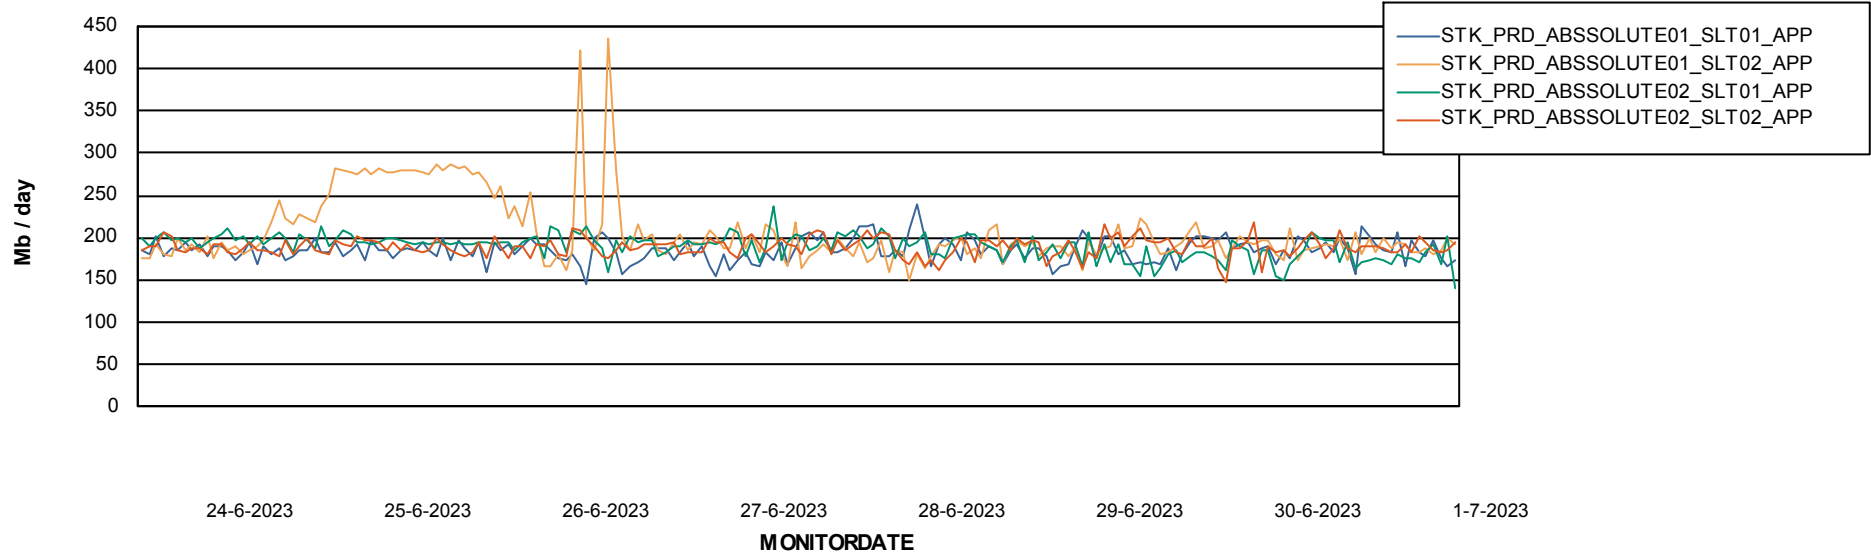

ABSSolute Application Server Services

Avg memory used per ABS Server Service