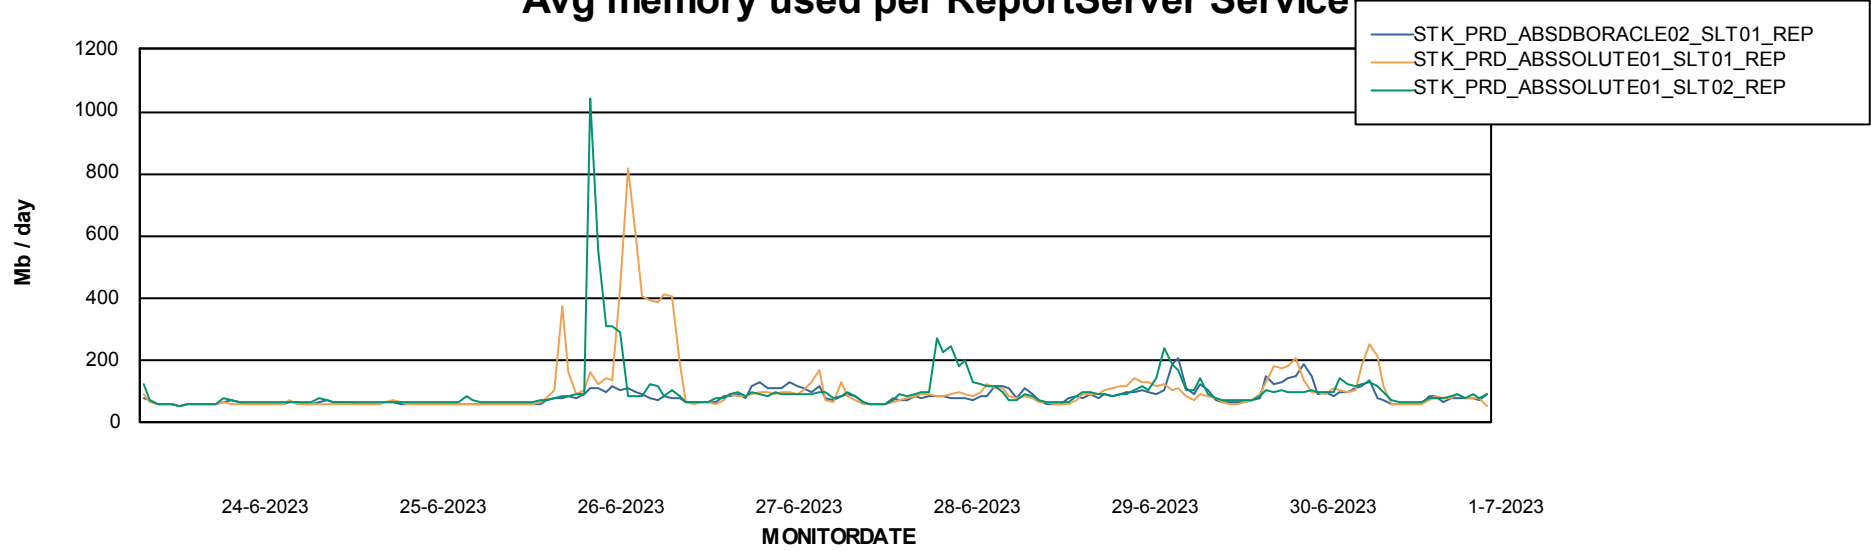

Avg memory used per ABS Server Service

Avg users per day per ABS server

Weekly SLA Customer Report

Customer STK_Production
Database ID 82

ABSSolute Application ReportServer Services

Avg memory used per ReportServer Service