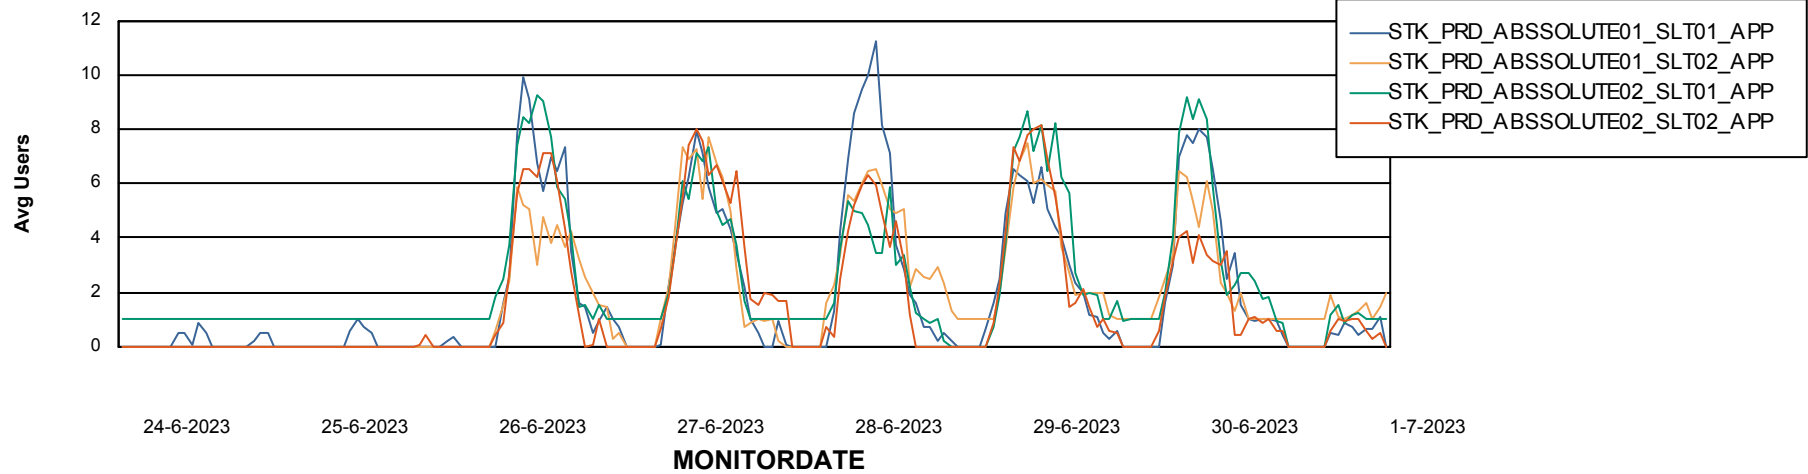

Avg users per day per ABS server