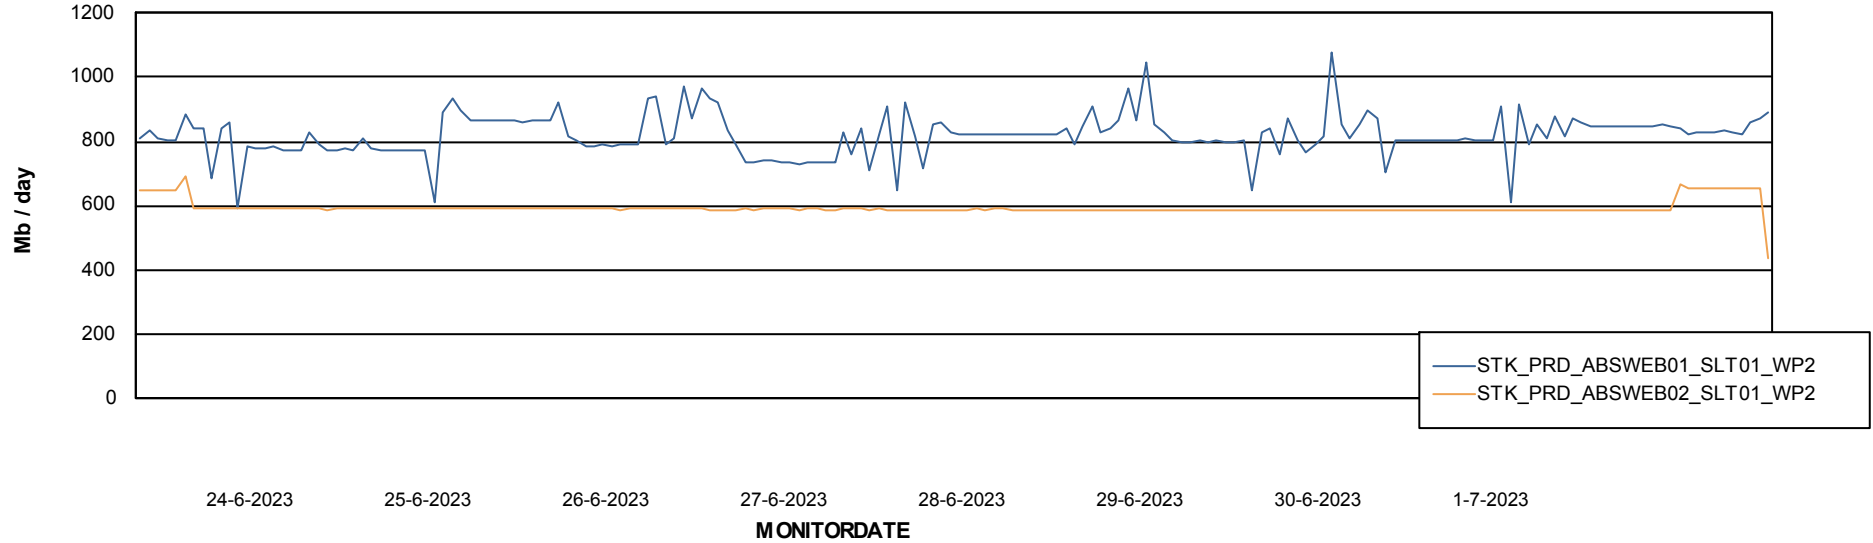

ABSSolute Web Component Services

Avg memory used per ABS Web component