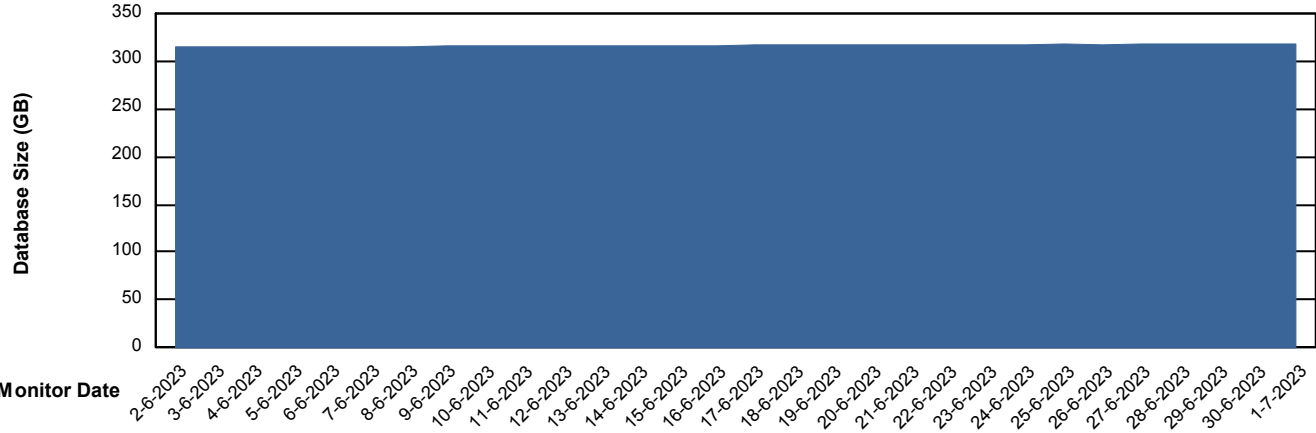

DATABASE SIZE STKDB_Production

Database growth over last month

Database Tablespace STKDB_Production

Date	Tablespace Name	Filesize (Gb)	Usedsize (Gb)	Percentage free
1-7-2023	ABSDATA	200	124	38
	INDX	225	183	19
30-6-2023	ABSDATA	200	124	38
	INDX	225	183	19
29-6-2023	ABSDATA	200	124	38
	INDX	225	183	19
28-6-2023	ABSDATA	200	124	38
	INDX	225	183	19
27-6-2023	ABSDATA	200	124	38
	INDX	225	183	19
26-6-2023	ABSDATA	200	124	38
	INDX	225	183	19
25-6-2023	ABSDATA	200	124	38
	INDX	225	183	19