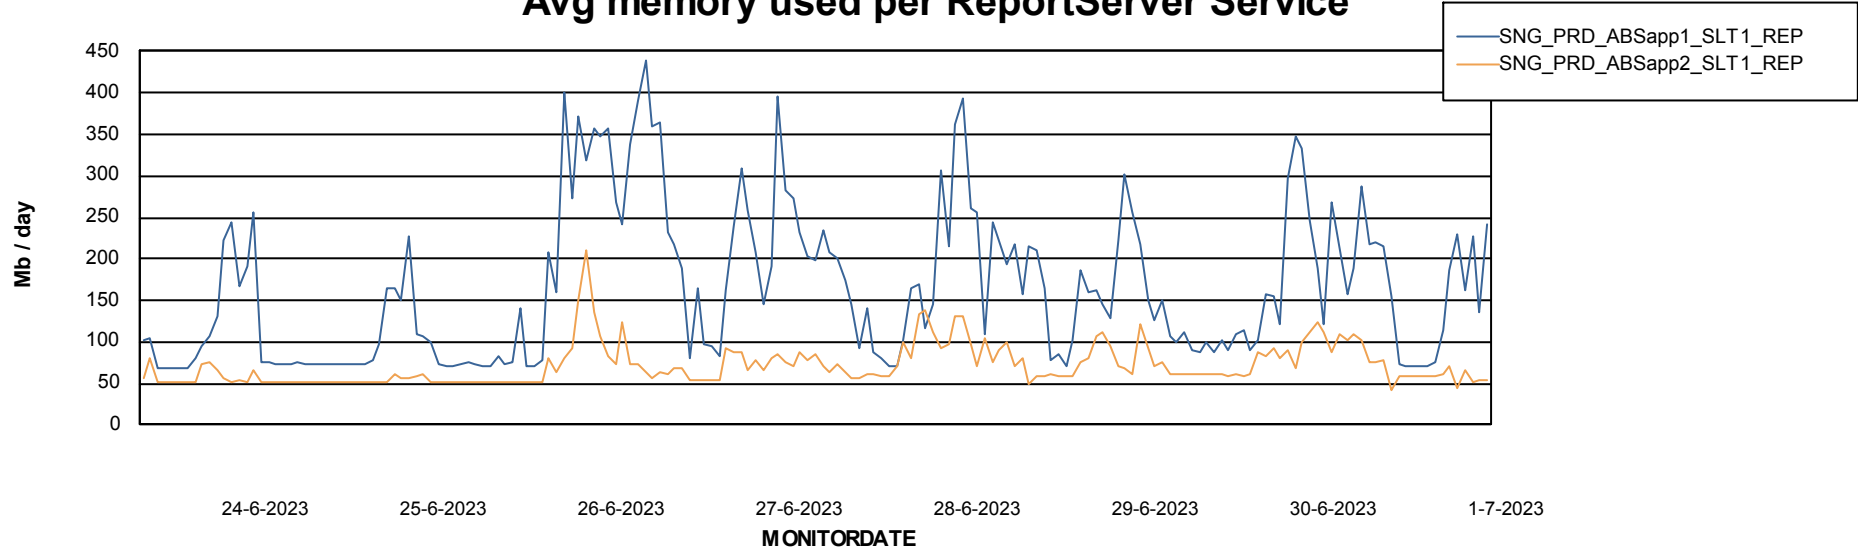

ABSSolute Application ReportServer Services

Avg memory used per ReportServer Service