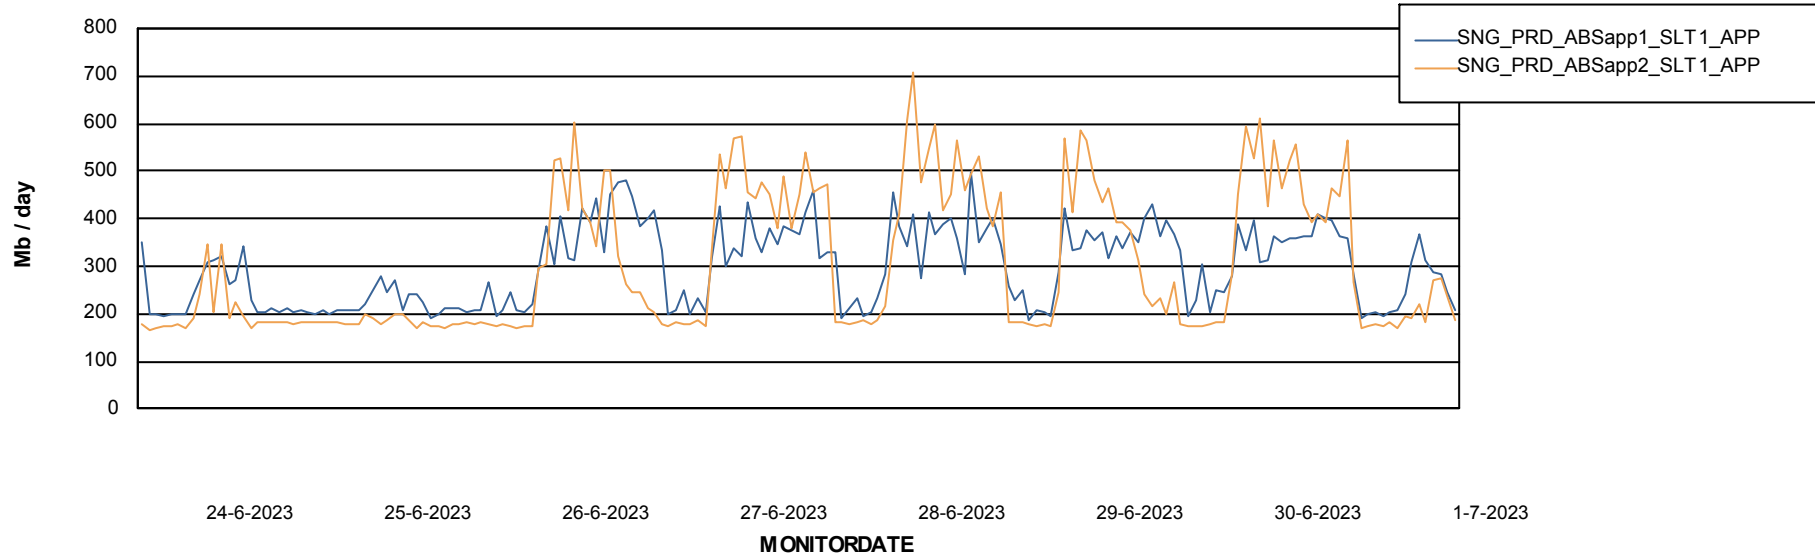

Database Performance SNG_PRD_ORACLE1

Weekly SLA Customer Report

Customer SNG_Production
 Database ID 70

DATABASE SIZE SNG_PRD_ORACLE1

Database growth over last month

Database Tablespace SNG_PRD_ORACLE1

Date	Tablespace Name	Filesize (Gb)	Usedsize (Gb)	Percentage free
1-7-2023	ABSDATA	54	39	27
	INDX	128	106	17
30-6-2023	ABSDATA	54	39	27
	INDX	128	106	17
29-6-2023	ABSDATA	54	39	27
	INDX	128	106	17
28-6-2023	ABSDATA	54	39	27
	INDX	128	106	17
27-6-2023	ABSDATA	54	39	27
	INDX	128	106	17
26-6-2023	ABSDATA	54	39	27
	INDX	128	106	17
25-6-2023	ABSDATA	54	39	27
	INDX	128	106	17

Weekly SLA Customer Report

Customer SNG_Production
Database ID 70

ABSSolute Application Server Services

Avg memory used per ABS Server Service

Avg users per day per ABS server

Weekly SLA Customer Report

Customer SNG_Production
Database ID 70