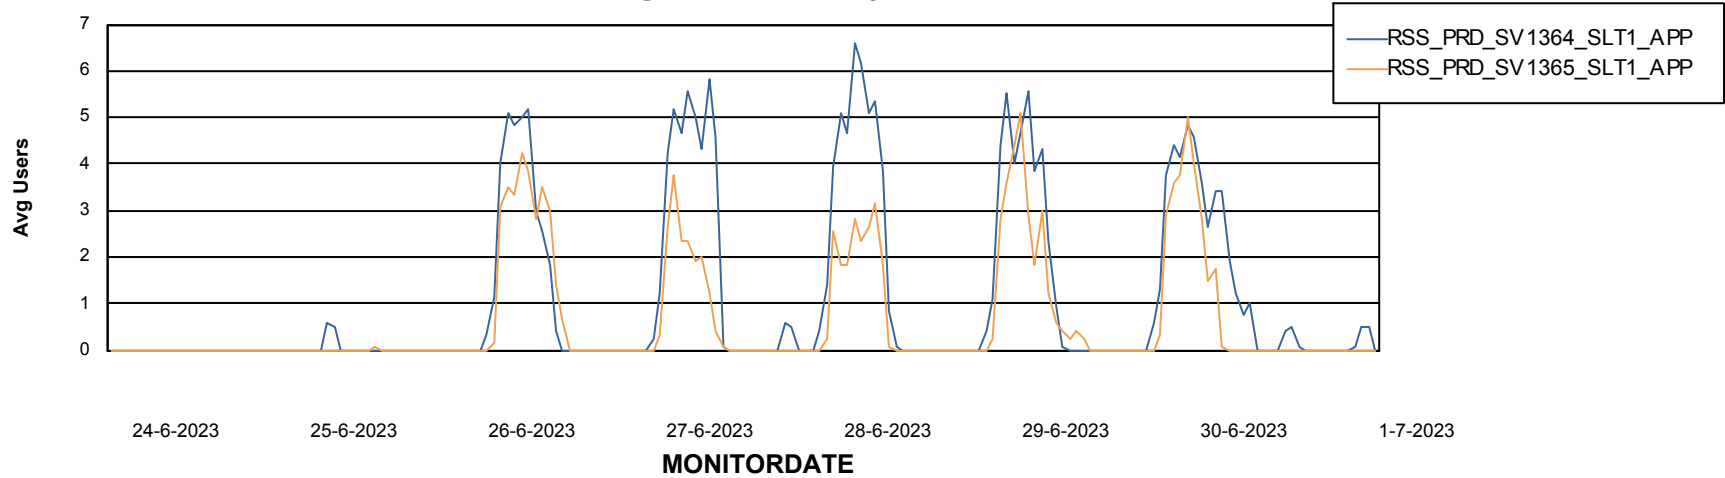

Avg users per day per ABS server