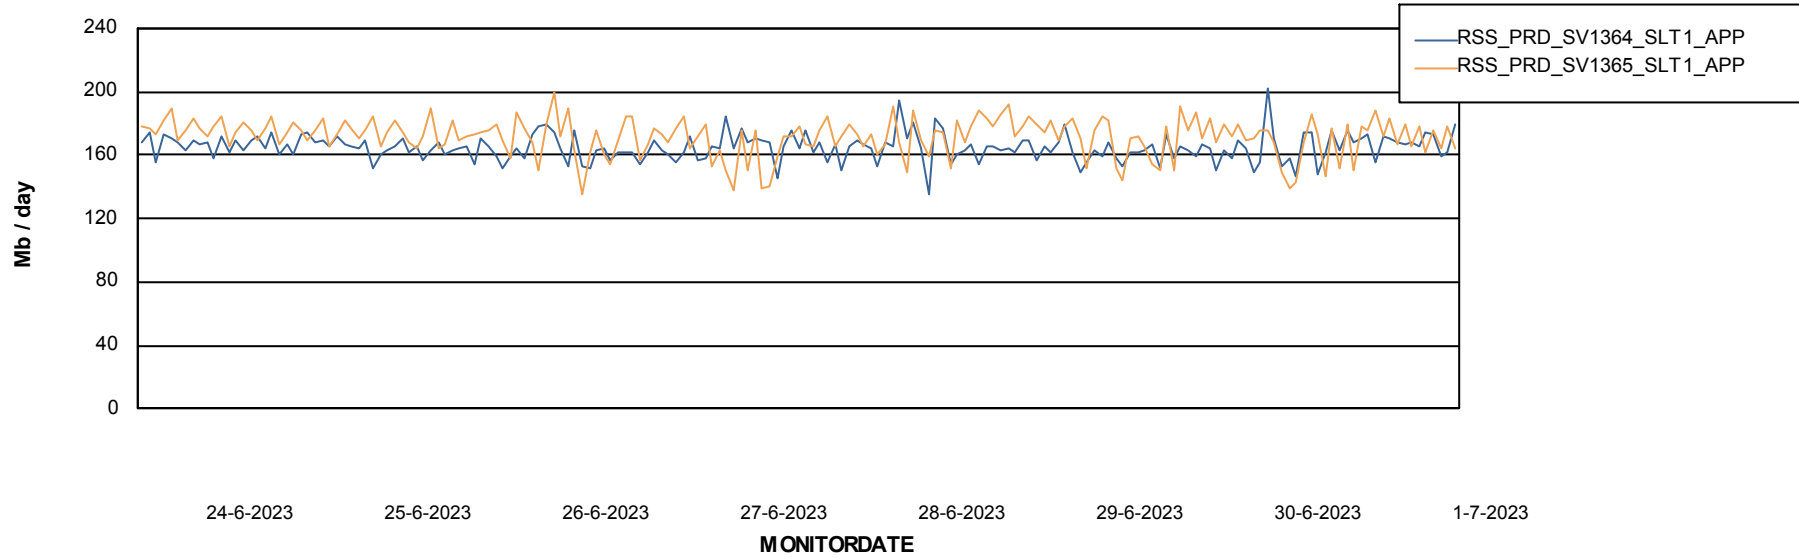

ABSSolute Application Server Services

Avg memory used per ABS Server Service