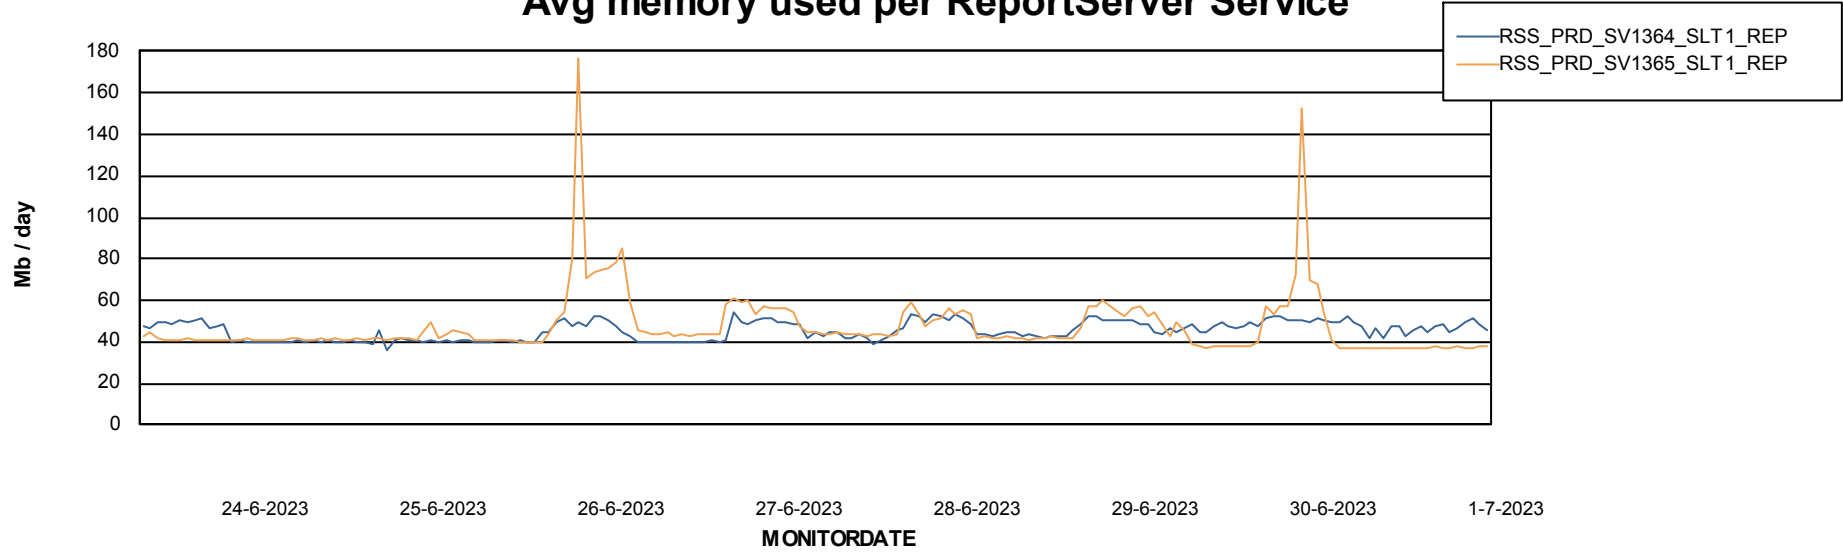

Avg memory used per ABS Server Service

Avg users per day per ABS server

Weekly SLA Customer Report

Customer RSS Production
Database ID 52

ABSSolute Application ReportServer Services

Avg memory used per ReportServer Service