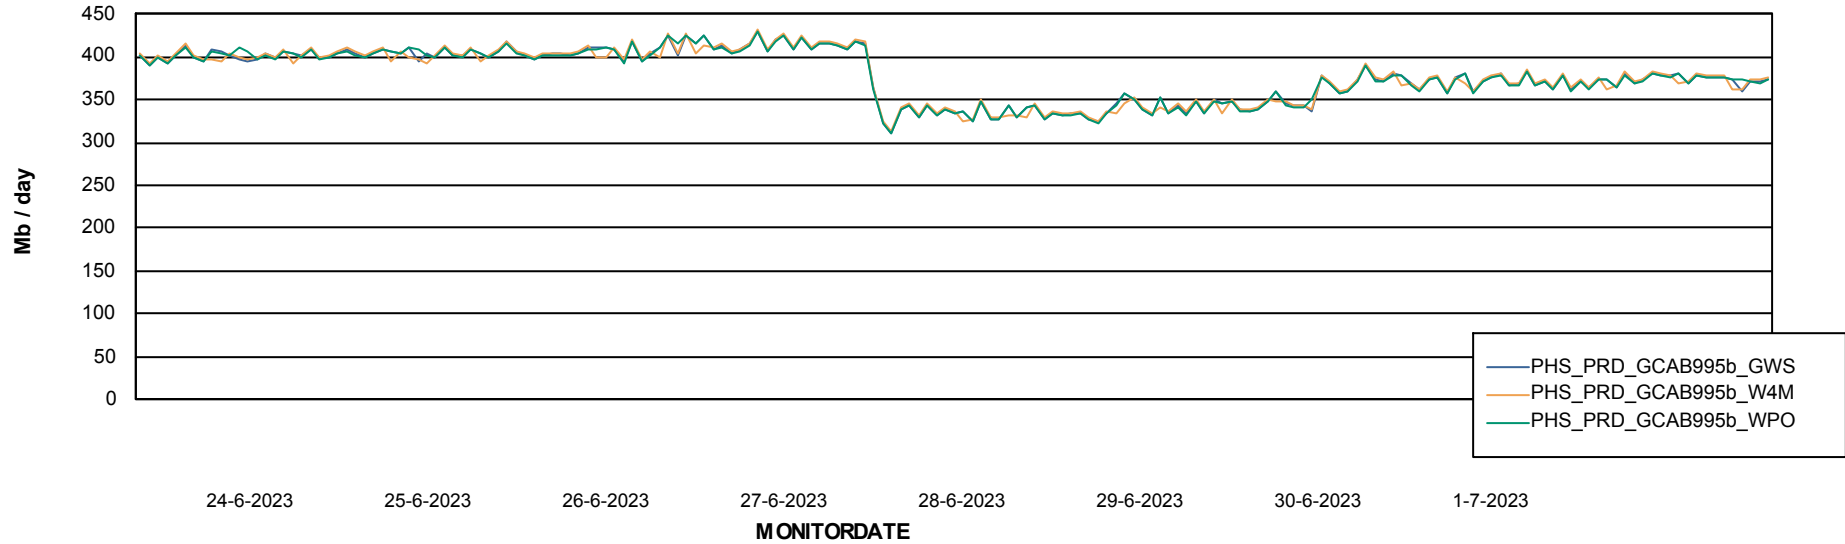

ABSSolute Web Component Services

Avg memory used per ABS Web component