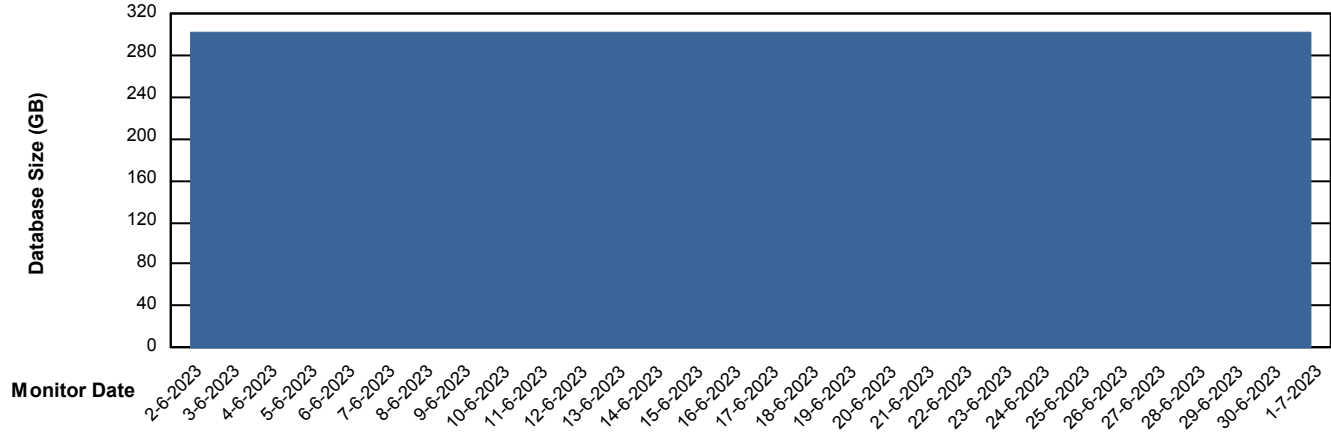

Weekly SLA Customer Report

Customer PHS_Production
Database ID 47

Database Performance PHSDB_Test

Weekly SLA Customer Report

Customer PHS_Production
Database ID 47

DATABASE SIZE PHSDB_Production

Database growth over last month