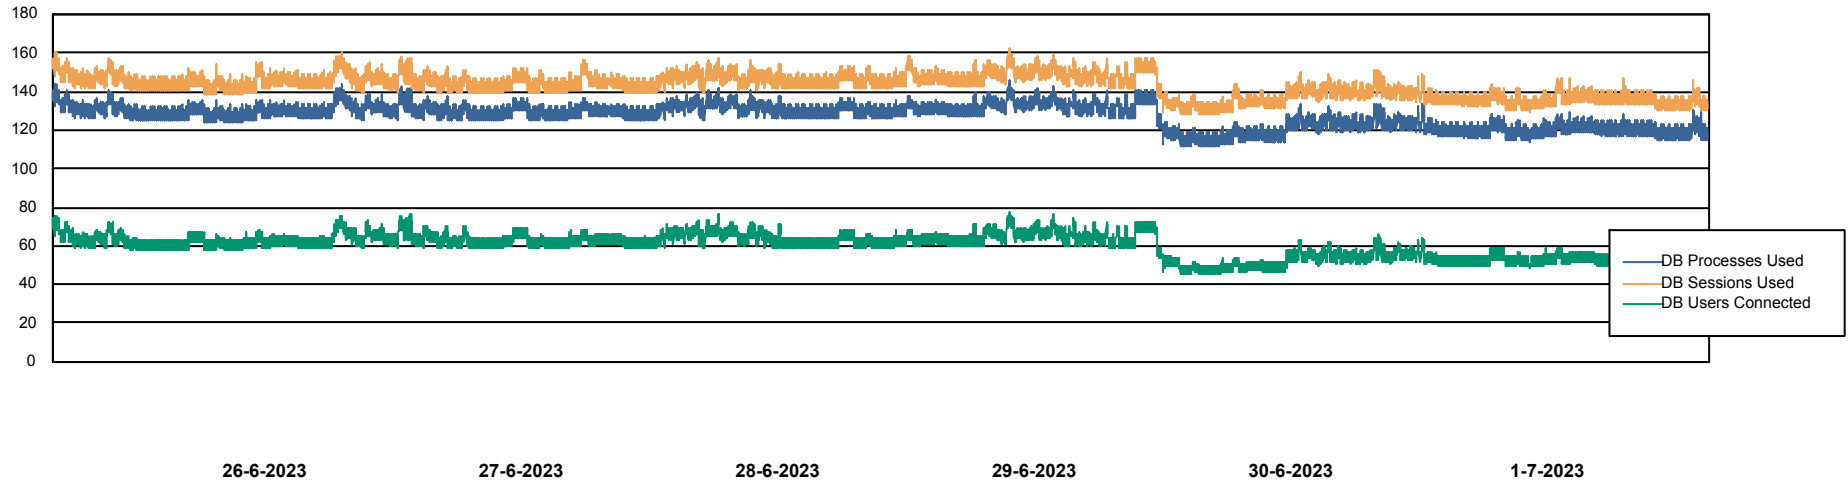

Harddisk Usage PHS_PRD_GCAB995b

	Free disk space on C: (%)	Total disk space on C: (Gb)	Used disk space on C: (Gb)
1-7-2023	38	49	31
30-6-2023	37	49	31
29-6-2023	37	49	31
28-6-2023	37	49	31
27-6-2023	37	49	31
26-6-2023	38	49	31
25-6-2023	38	49	31

Weekly SLA Customer Report

Customer PHS_Production
Database ID 47

Database Performance PHSDB_Production

Weekly SLA Customer Report

Customer PHS_Production
Database ID 47

Database Performance PHSDB_Standby

DB Processes Max 1,000