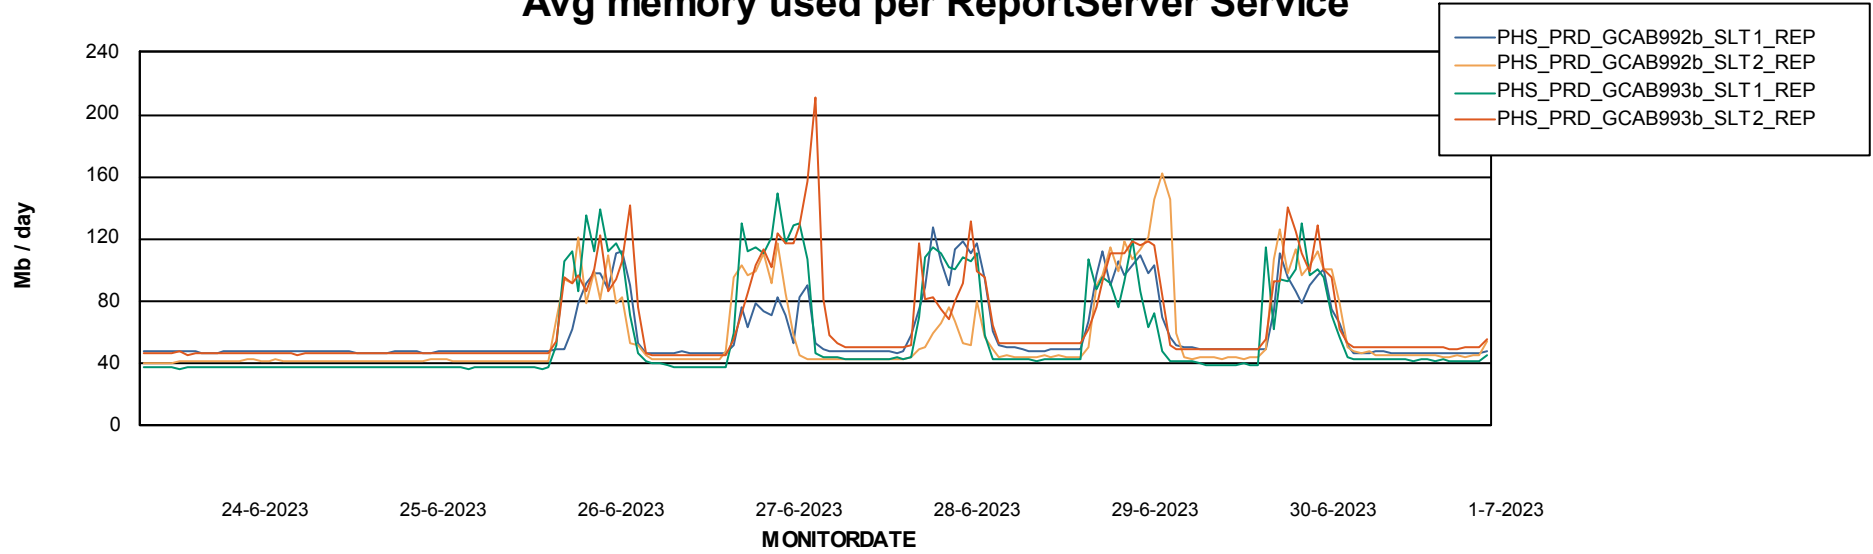

Avg users per day per ABS server

Weekly SLA Customer Report

Customer PHS_Production
Database ID 47

ABSSolute Application ReportServer Services

Avg memory used per ReportServer Service

Weekly SLA Customer Report