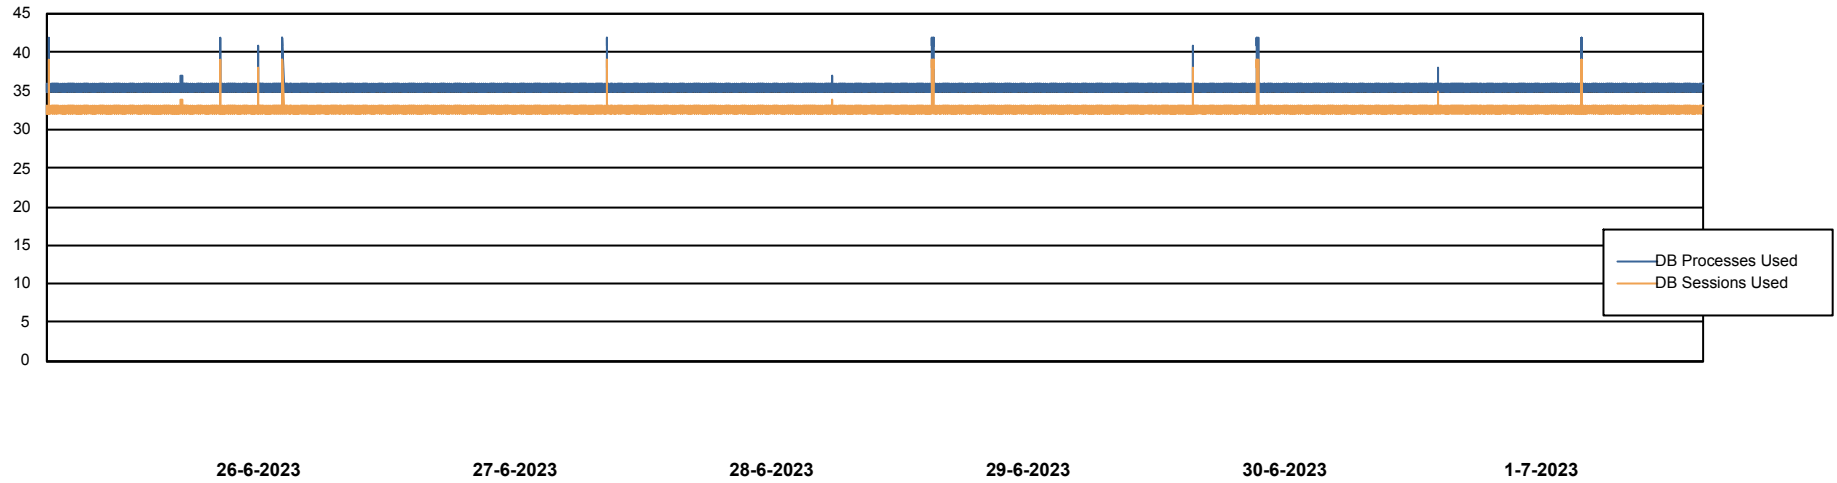

Weekly SLA Customer Report

Customer PHS_Production
Database ID 47

Database Performance PHSDB_Production

Weekly SLA Customer Report

Customer PHS_Production
Database ID 47

Database Performance PHSDB_Standby

DB Processes Max 1,000