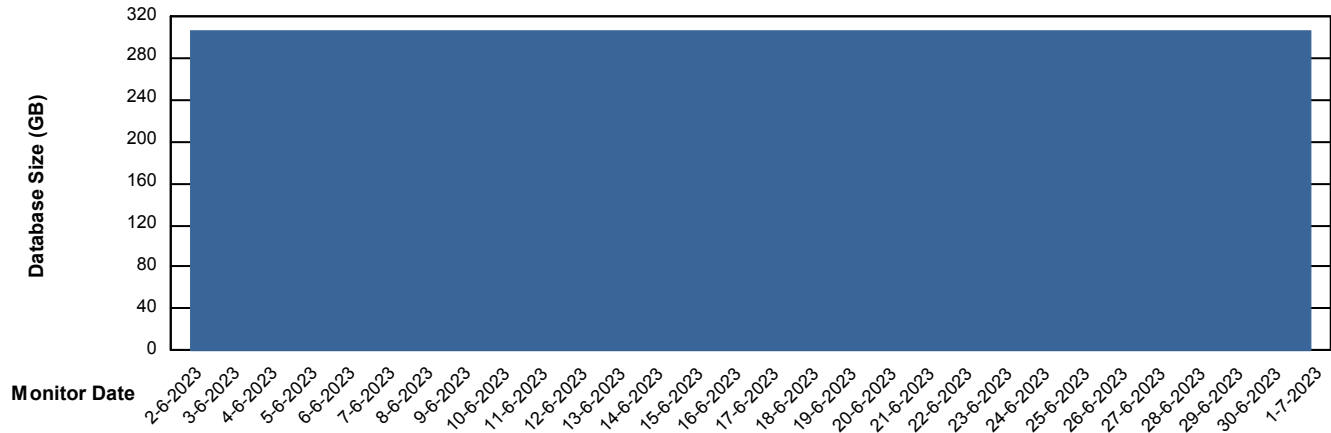

DATABASE SIZE PHSDB_Test

Database growth over last month