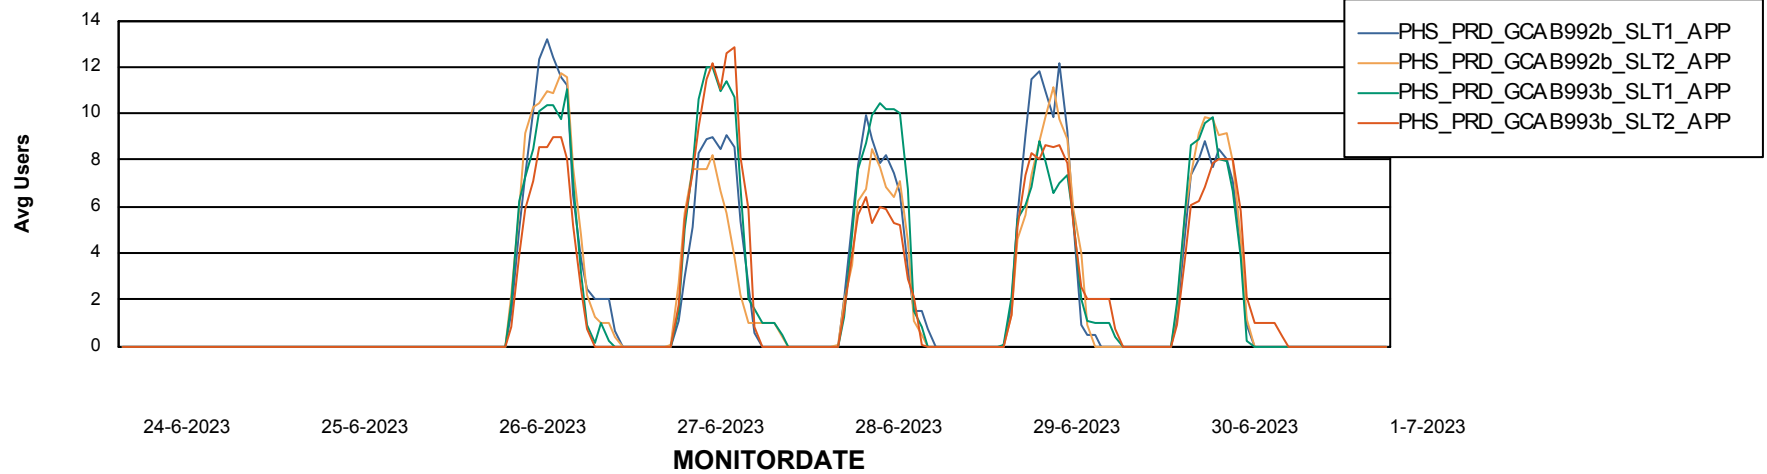

Avg users per day per ABS server