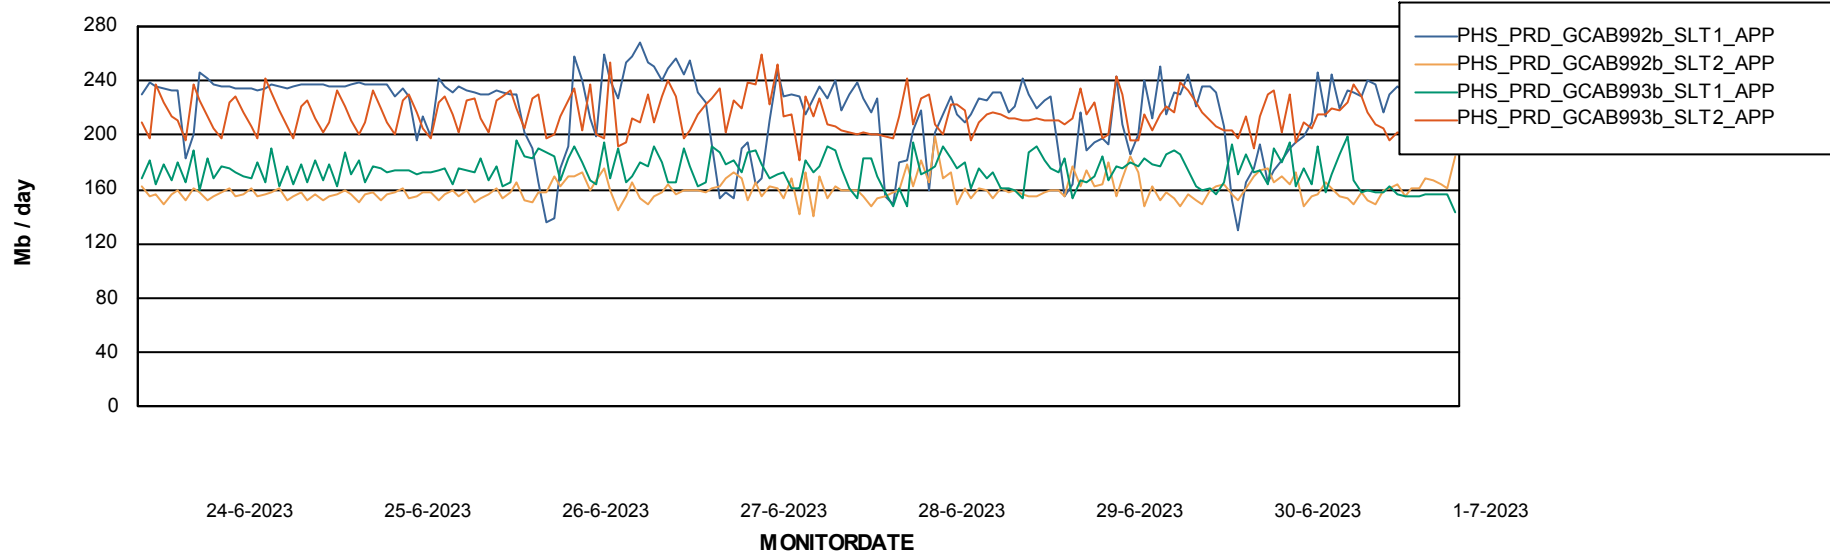

Standby Database Health PHS_Production

Recovery lag for last 7 days

Weekly SLA Customer Report

Customer PHS_Production
Database ID 47

ABSSolute Application Server Services

Avg memory used per ABS Server Service