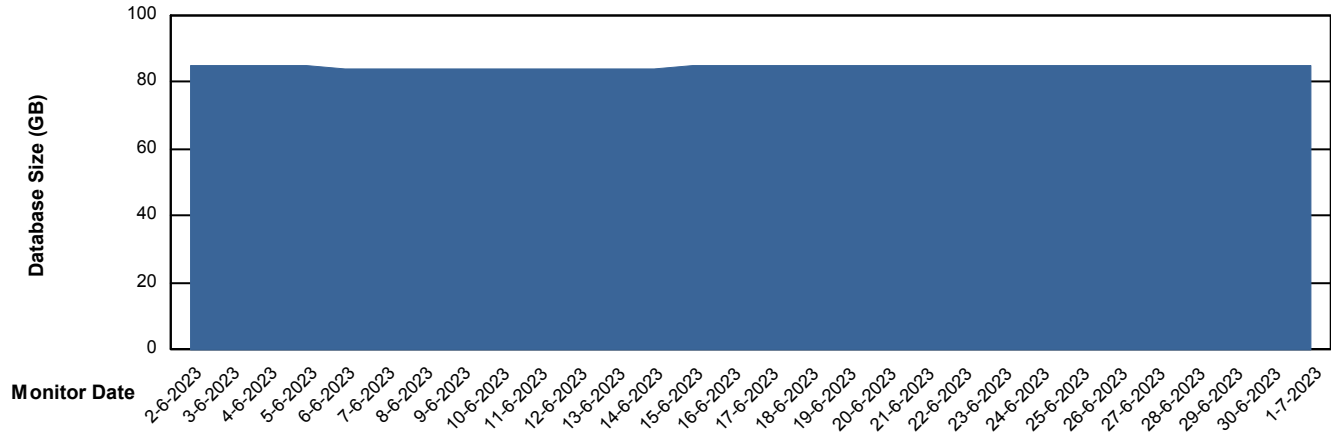

DATABASE SIZE KLA_PRD_KLAHQORA03_DB

Database growth over last month