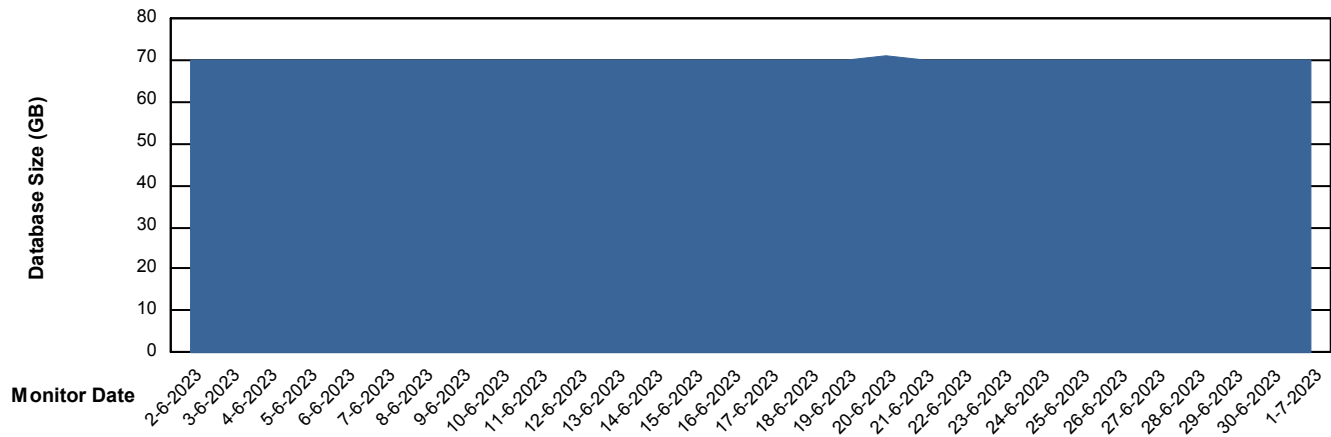

DATABASE SIZE KLA_TST_KLAHQORA04_DB

Database growth over last month