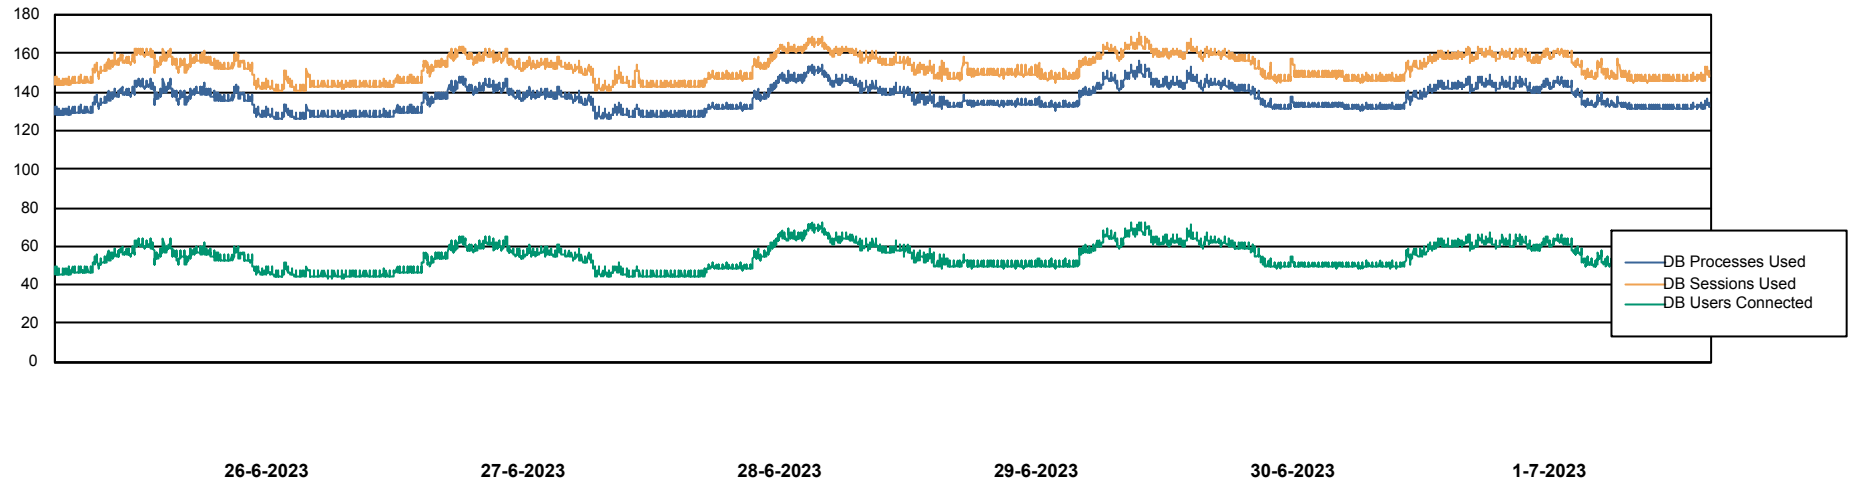

Weekly SLA Customer Report

Customer KBR_Production
Database ID 117

Database Performance BI-DBSRV_DB

Weekly SLA Customer Report

Customer KBR_Production
Database ID 117

Database Performance KBR_PRD_DB-SRV1_DB