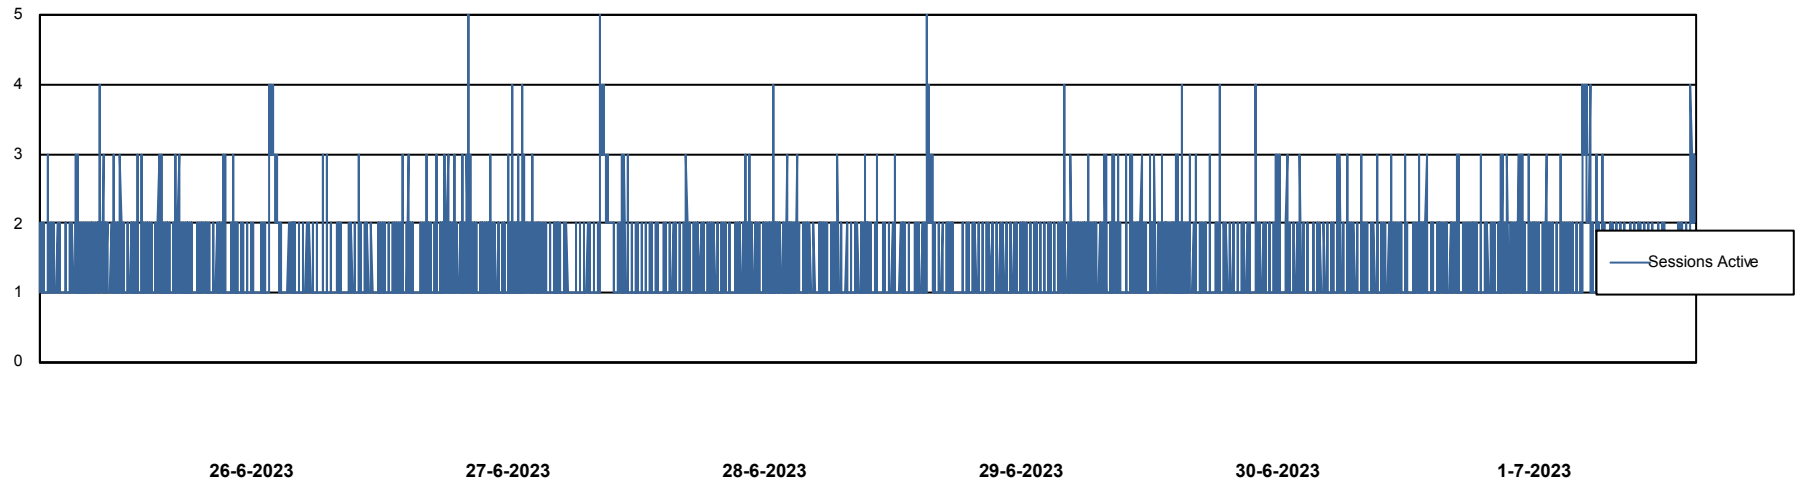

Weekly SLA Customer Report

Customer KBR_Production
 Database ID 117

Harddisk Usage KBR_PRD_WEBSRV2

	Free disk space on / (%)	Total disk space on / (Gb)	Used disk space on / (Gb)	Free disk space on /boot (%)	Total disk space on /boot (Gb)	Used disk space on /boot (Gb)
1-7-2023	83	55	10	59	1	0
30-6-2023	83	55	10	59	1	0
29-6-2023	83	55	10	59	1	0
28-6-2023	83	55	10	59	1	0
27-6-2023	83	55	10	59	1	0
26-6-2023	83	55	10	59	1	0
25-6-2023	83	55	10	59	1	0

Weekly SLA Customer Report

Customer KBR_Production
Database ID 117

Database Performance BI-DBSRV_DB

Weekly SLA Customer Report

Customer KBR_Production
Database ID 117

Database Performance KBR_PRD_DB-SRV1_DB