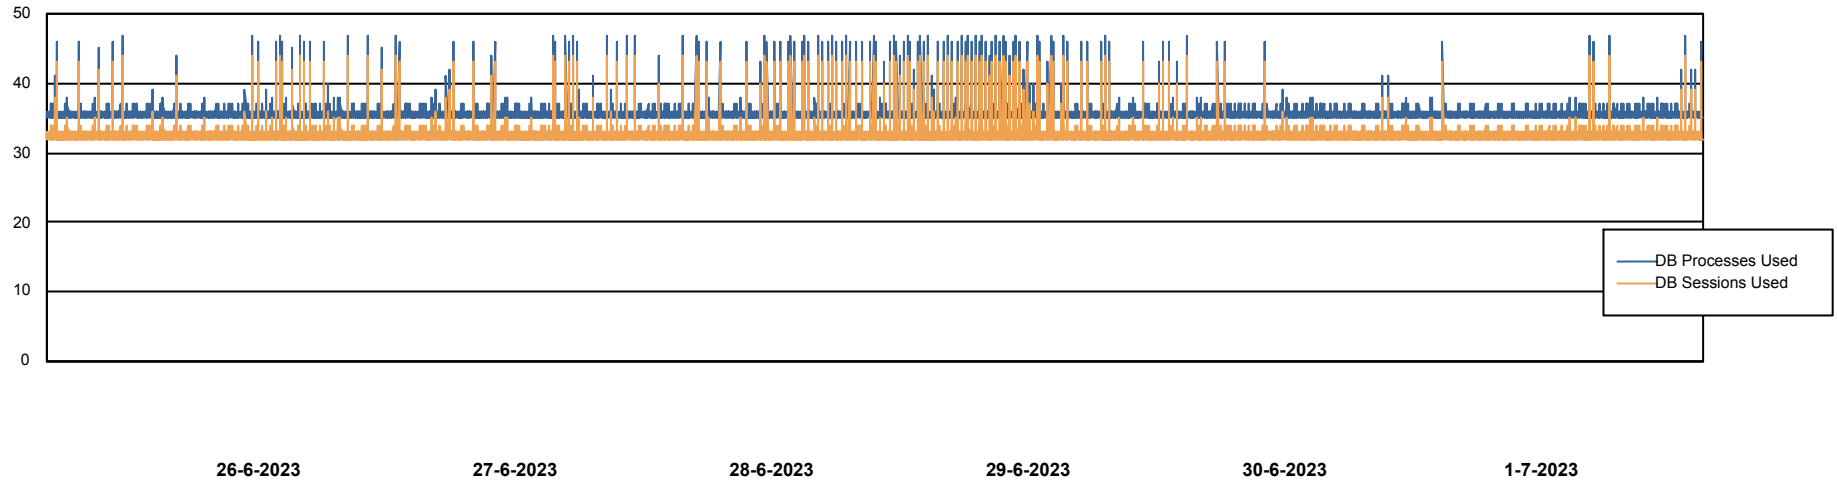

Database Performance KBR_PRD_DB-SRV2_SDB

DB Processes Max 1,000