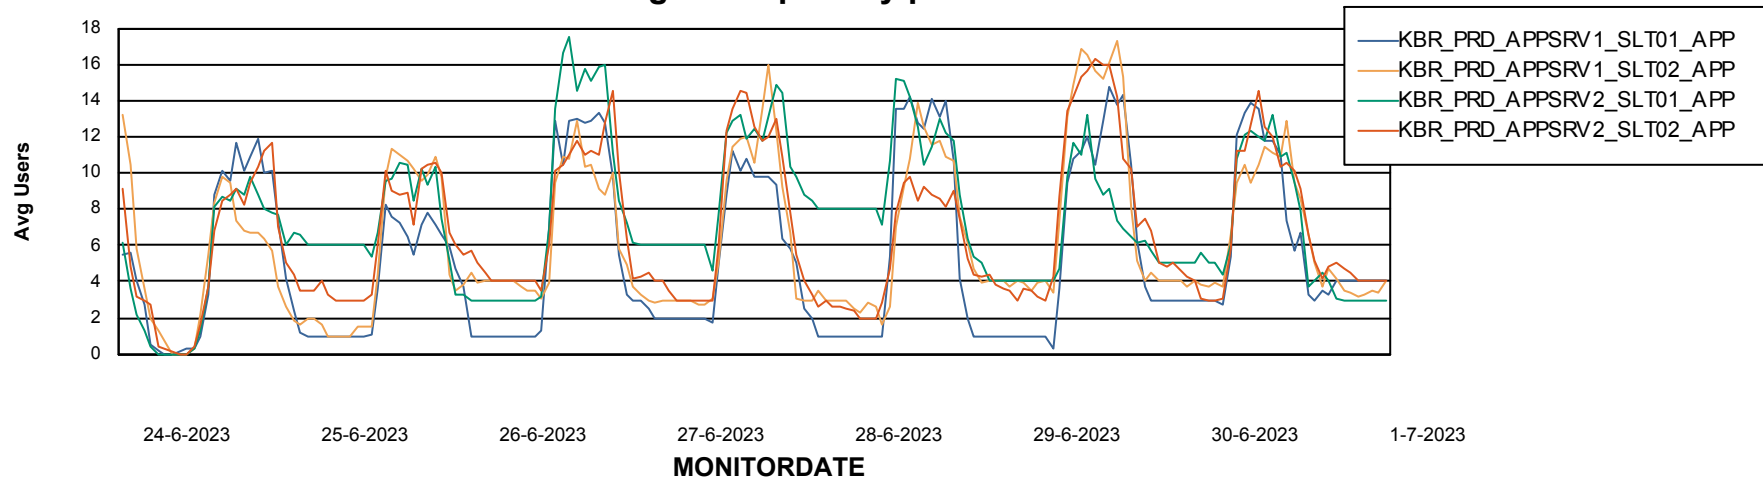

Avg memory used per ABS Server Service

Weekly SLA Customer Report

Customer KBR_Production
Database ID 117

ABSolute Application Server Services

Avg memory used per ReportServer Service

Avg users per day per ABS server