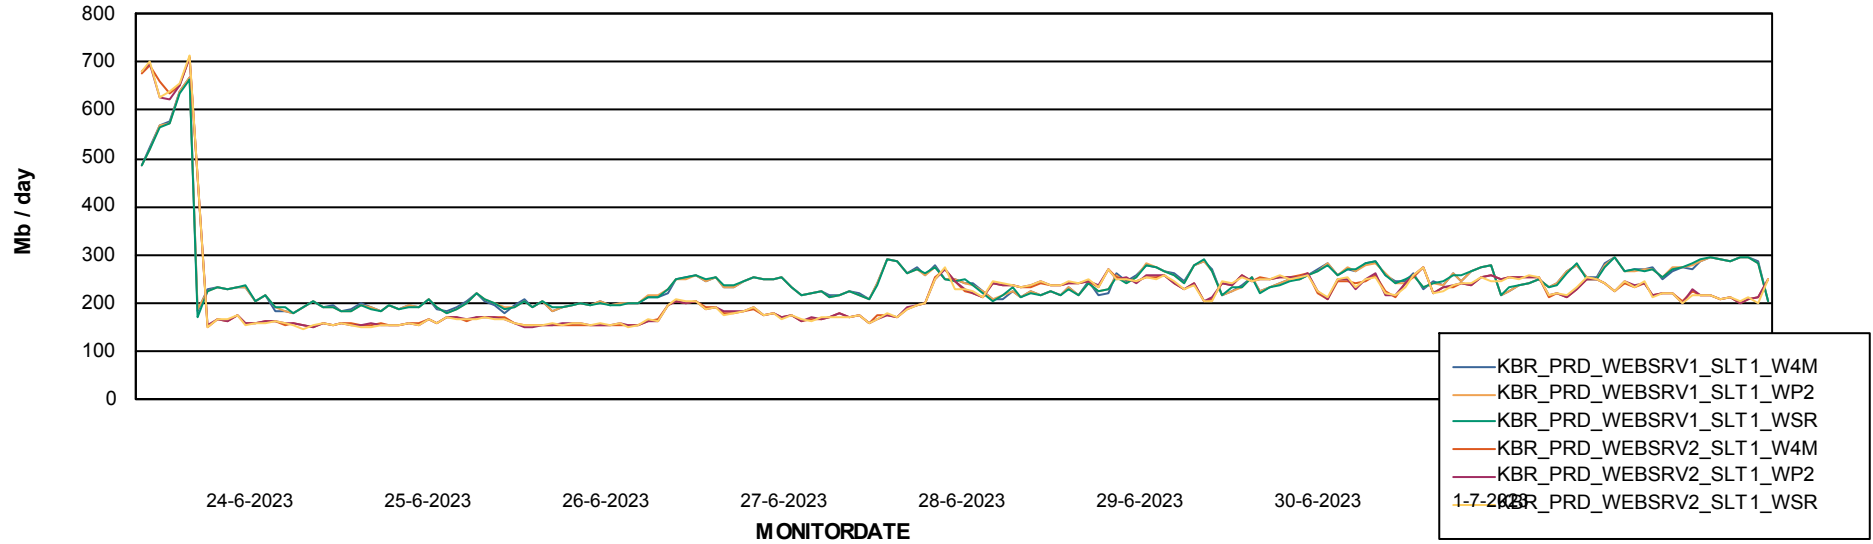

ABSSolute Web Component Services

Avg memory used per ABS Web component