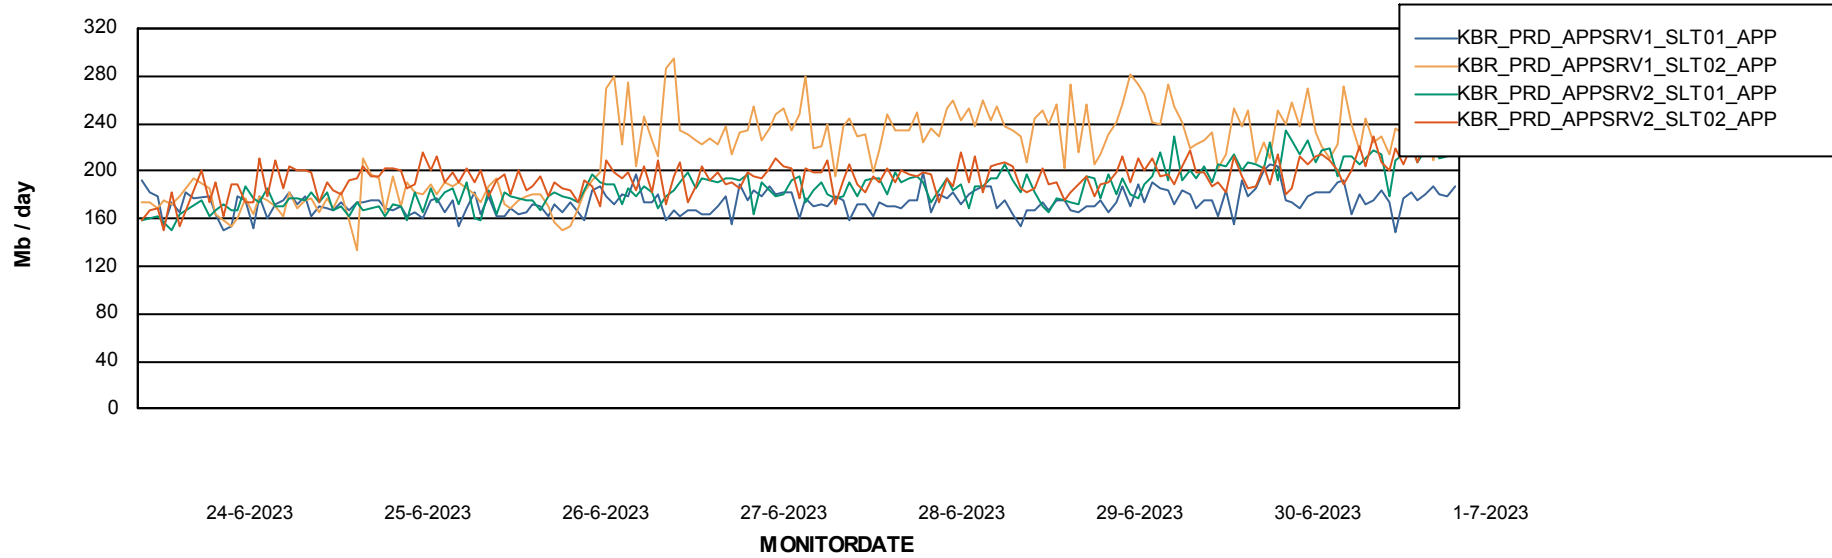

ABSSolute Application Server Services

Avg memory used per ABS Server Service