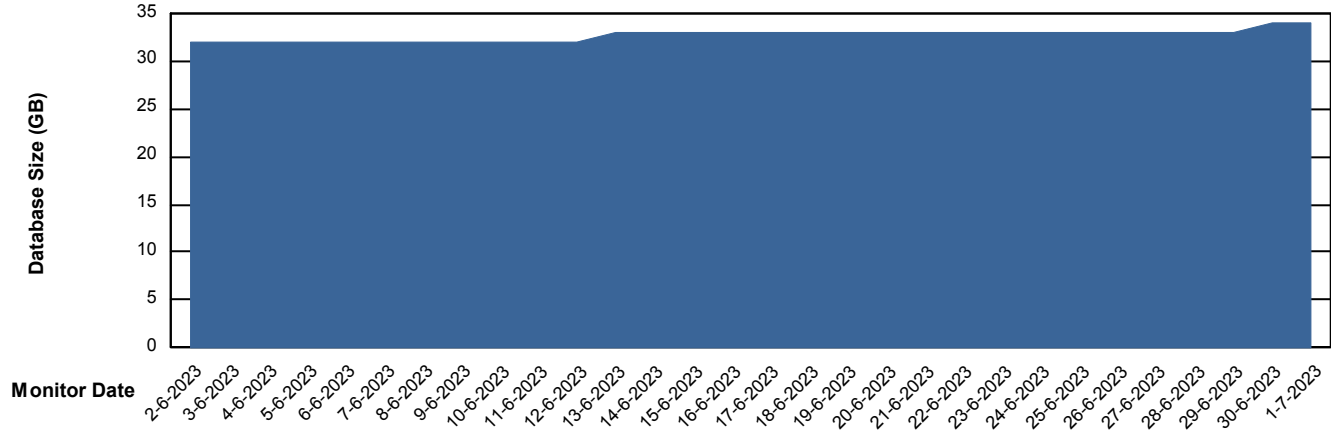

DATABASE SIZE BI-DBSRV_DB

Database growth over last month