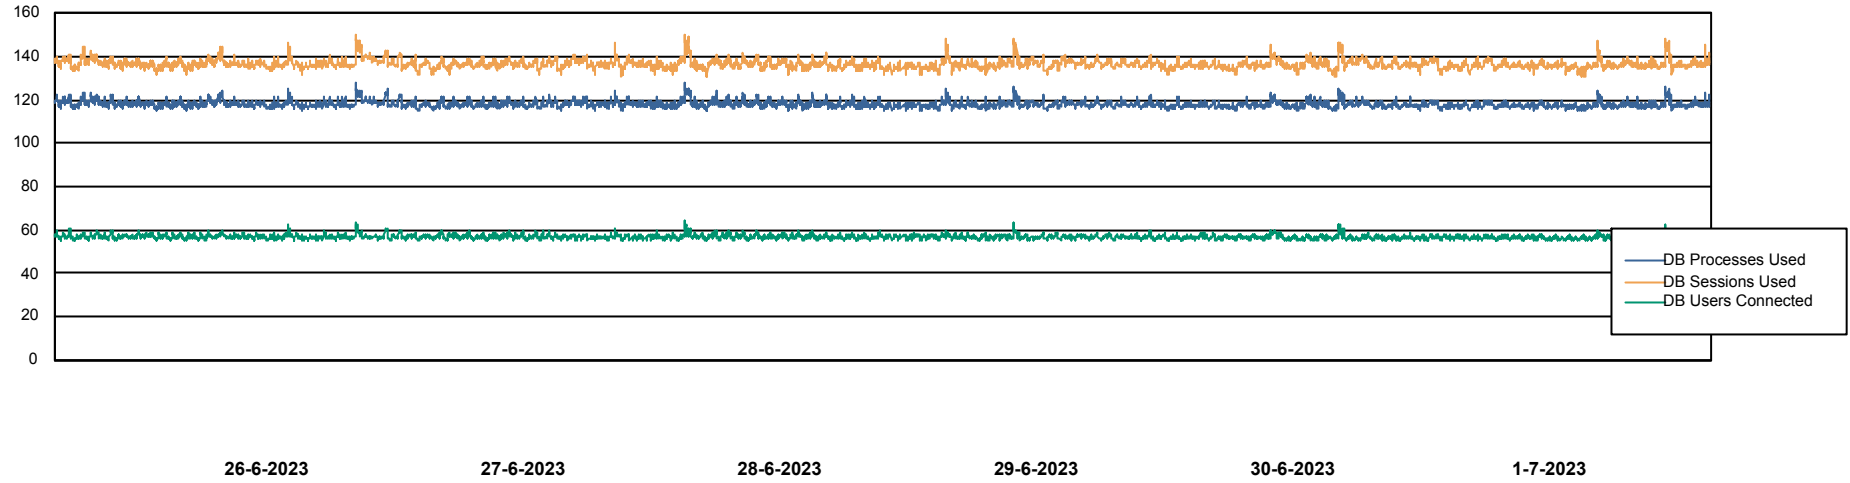

Database Performance BI-DBSRV_DB