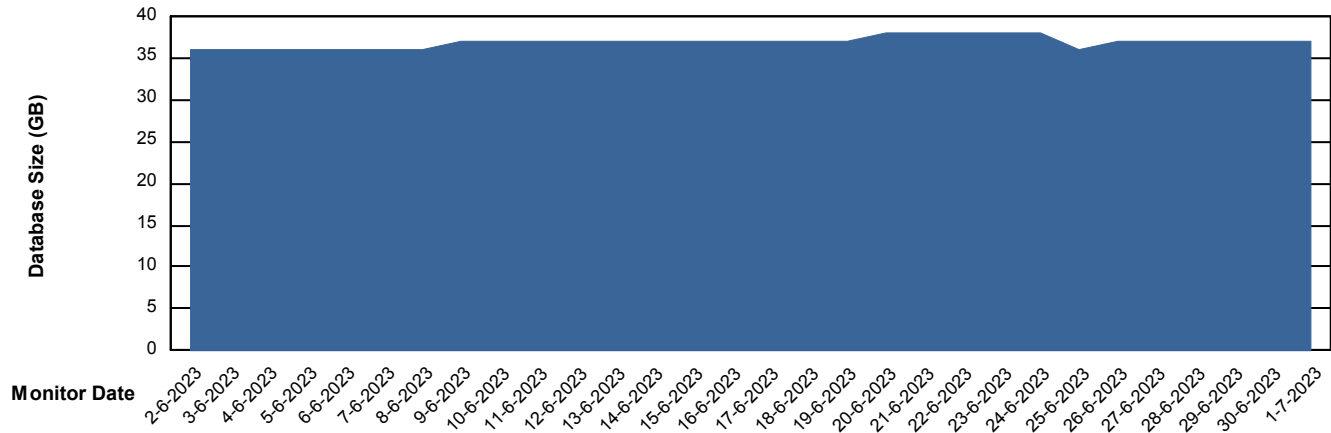

DATABASE SIZE KBR_PRD_DB-SRV1_DB

Database growth over last month