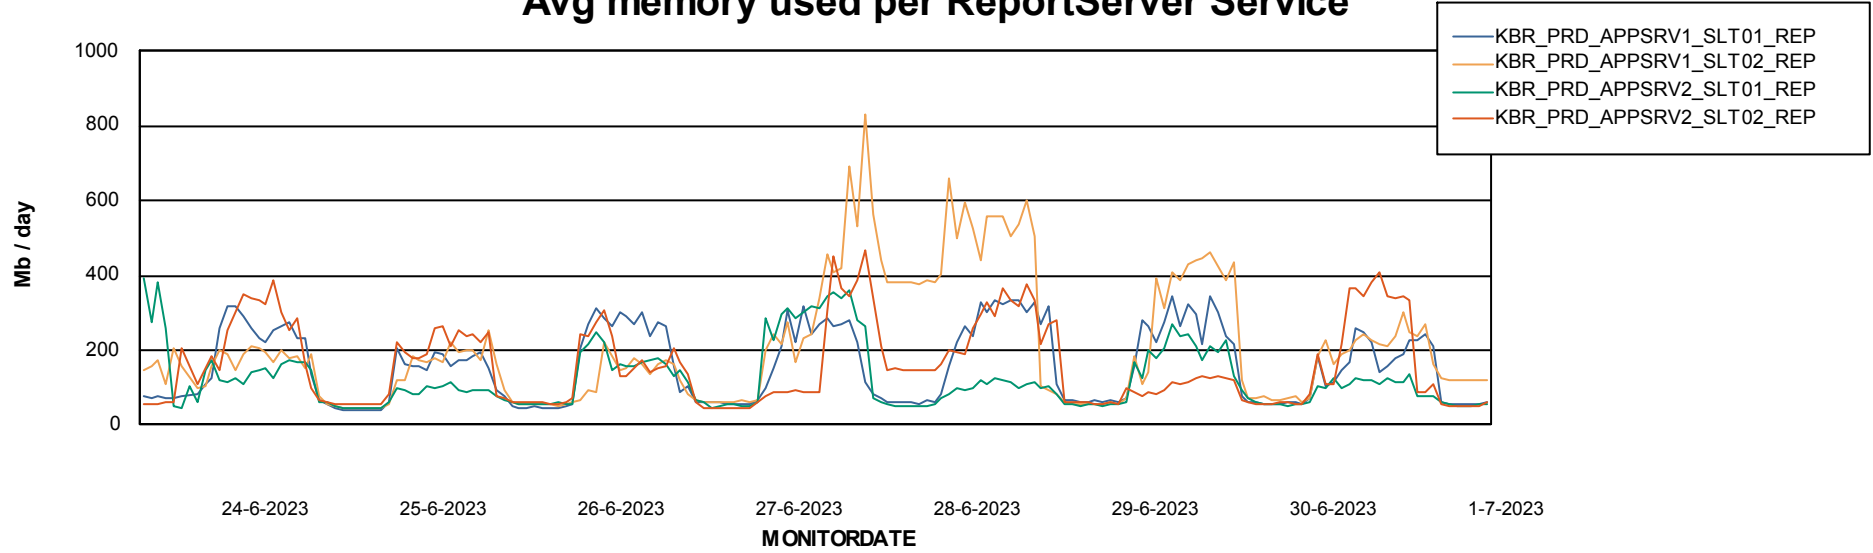

Avg memory used per ABS Server Service

Weekly SLA Customer Report

Customer KBR_Production
Database ID 117

ABSolute Application Server Services

Avg memory used per ReportServer Service

Avg users per day per ABS server