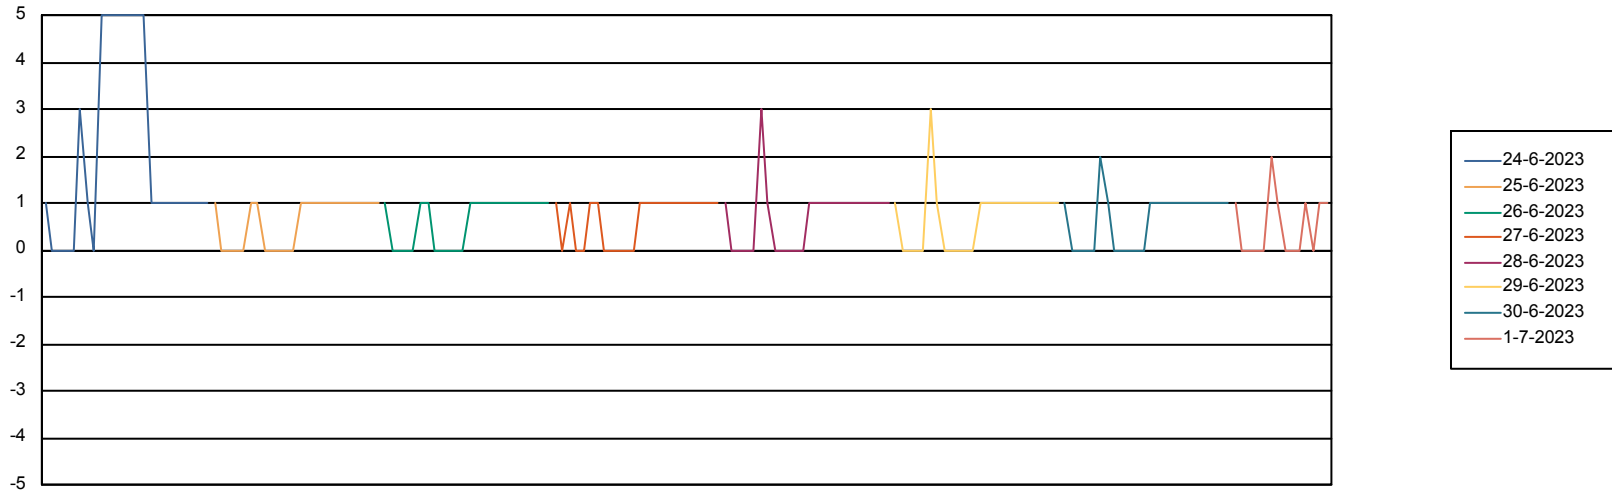

Standby Database Health KBR_Production

Recovery lag for last 7 days