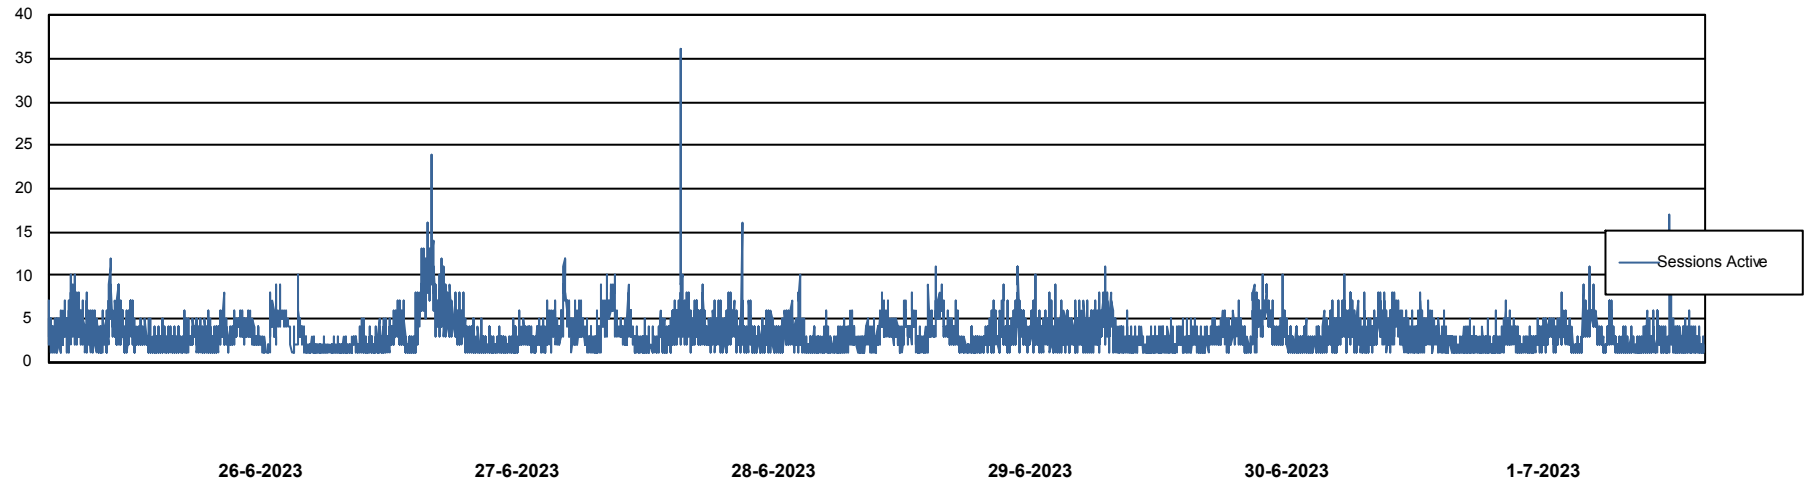

DB Processes Max 0
DB Processes Max 1,000
DB Processes Max 4

Weekly SLA Customer Report

Customer JSG_Production (24/7)
Database ID 102

Database Performance JSG_PRD_RIKER_DB

Weekly SLA Customer Report

Customer JSG_Production (24/7)
Database ID 102