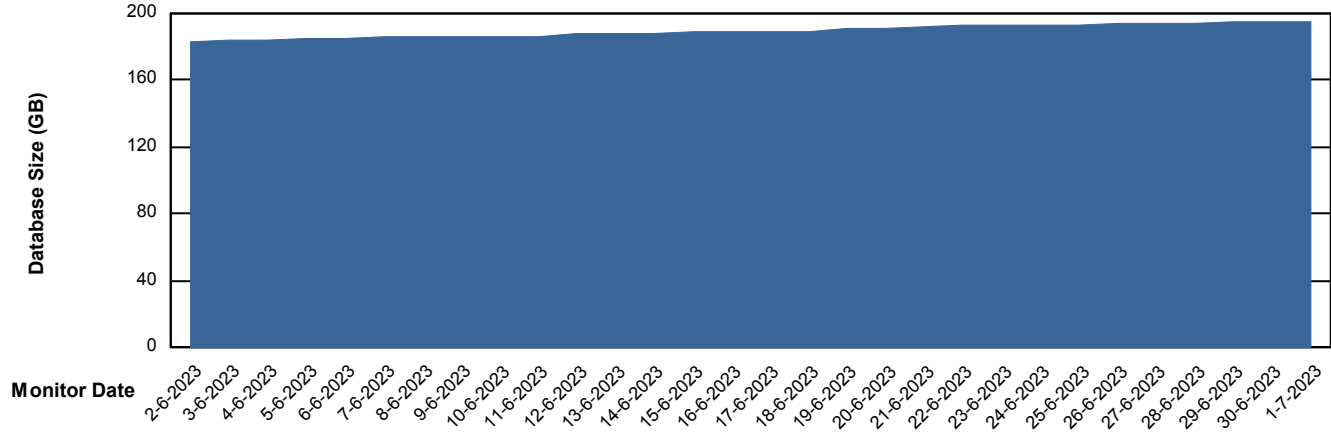

DB Processes Max 0
DB Processes Max 1,000
DB Processes Max 4

Weekly SLA Customer Report

Customer JSG_Production (24/7)
Database ID 102

Database Performance JSG_PRD_RIKER_DB

Weekly SLA Customer Report

Customer JSG_Production (24/7)
Database ID 102

DATABASE SIZE JSG_PRD_BASHIR_DB

Database growth over last month

DATABASE SIZE JSG_PRD_RIKER_DB

Database growth over last month

Weekly SLA Customer Report

Customer JSG_Production (24/7)
 Database ID 102

Database Tablespace JSG_PRD_BASHIR_DB