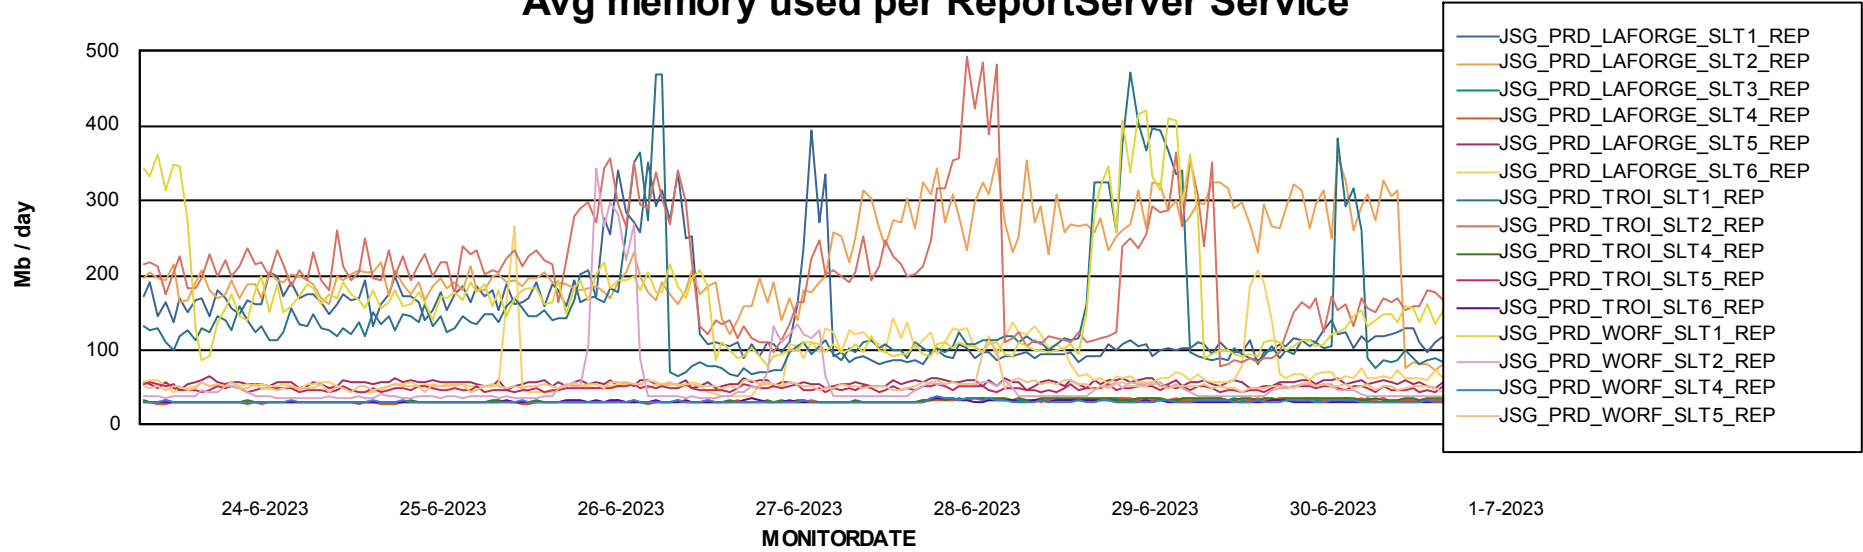

ABSSolute Application ReportServer Services

Avg memory used per ReportServer Service