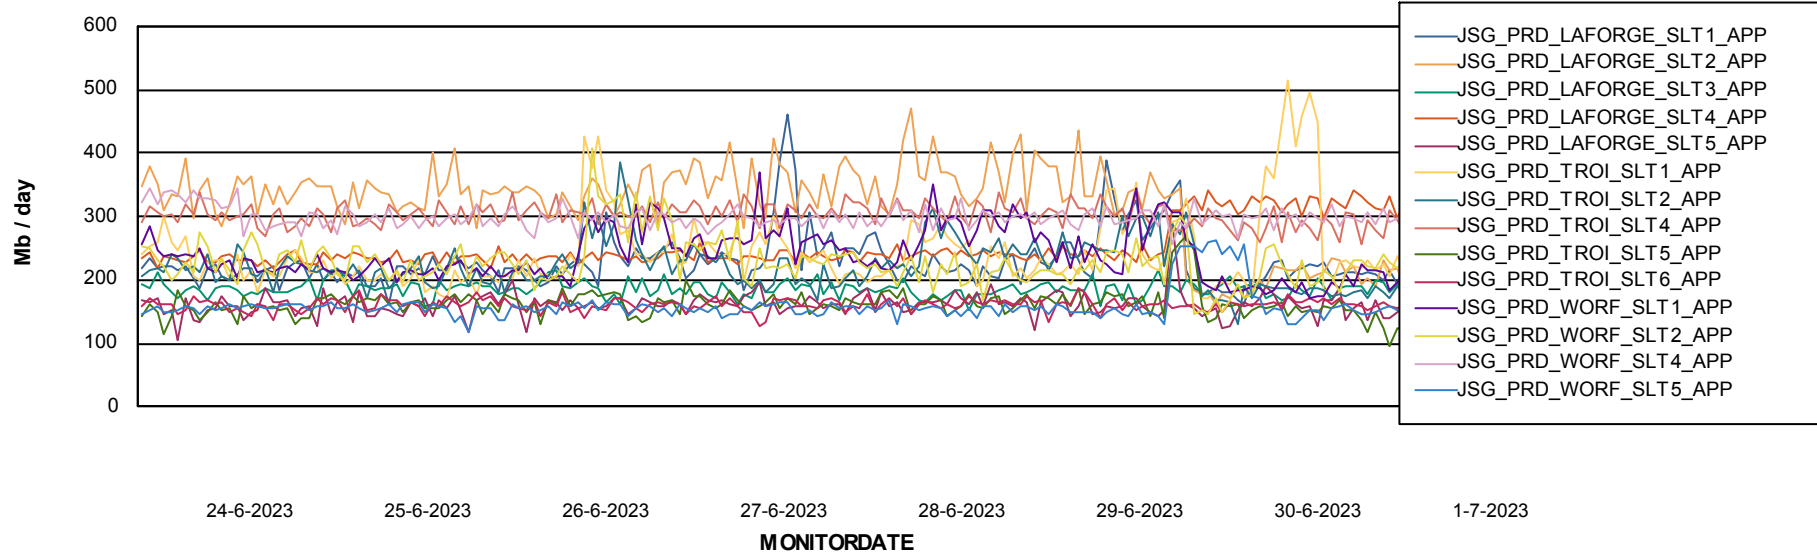

ABSSolute Application Server Services

Avg memory used per ABS Server Service