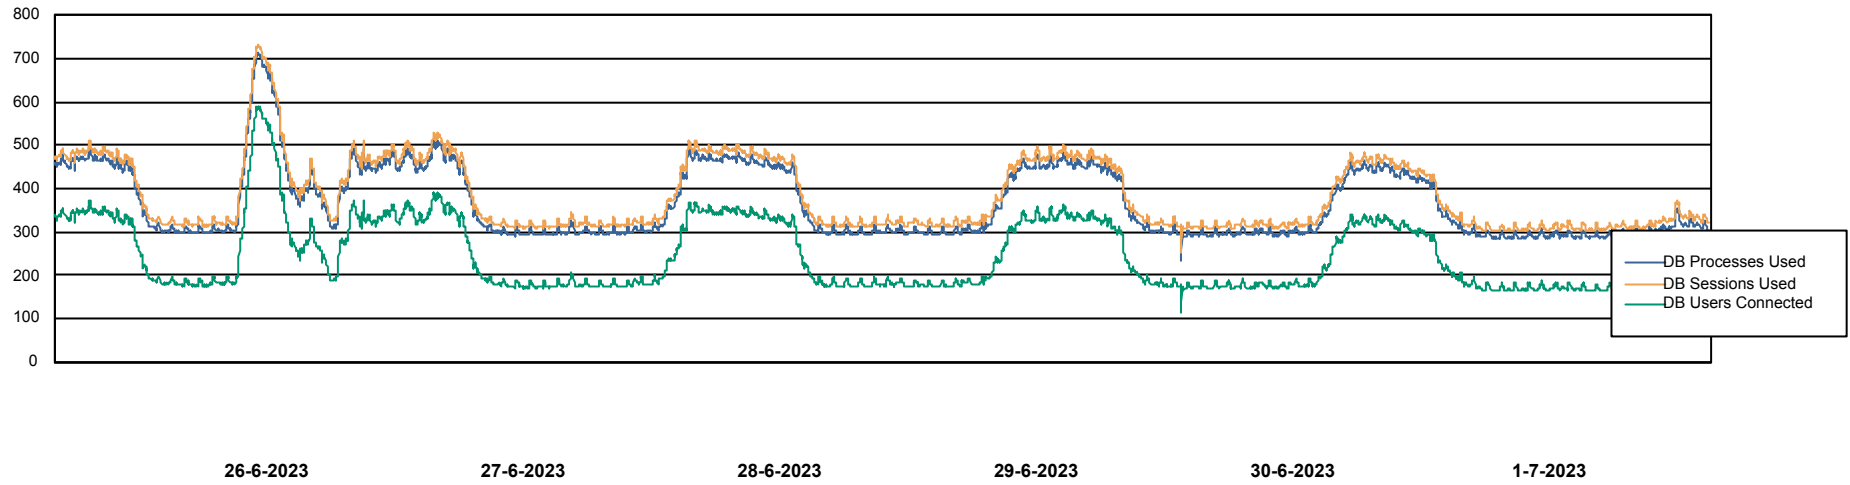

DB Processes Max 0
DB Processes Max 1,000
DB Processes Max 4

Weekly SLA Customer Report

Customer JSG_Production (24/7)
Database ID 102

Database Performance JSG_PRD_RIKER_DB

Weekly SLA Customer Report

Customer JSG_Production (24/7)
Database ID 102