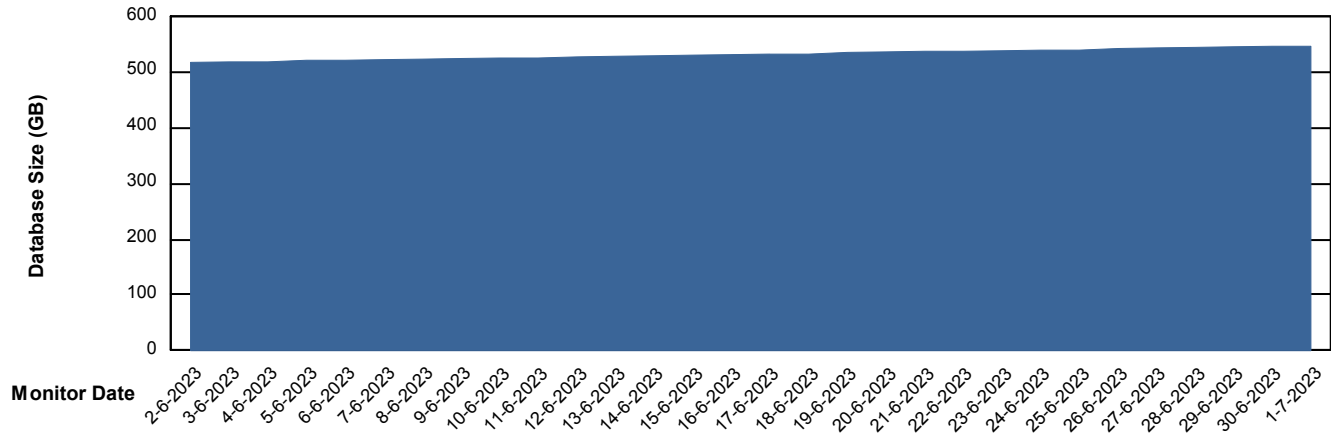

DATABASE SIZE JSG_PRD_RIKER_DB

Database growth over last month