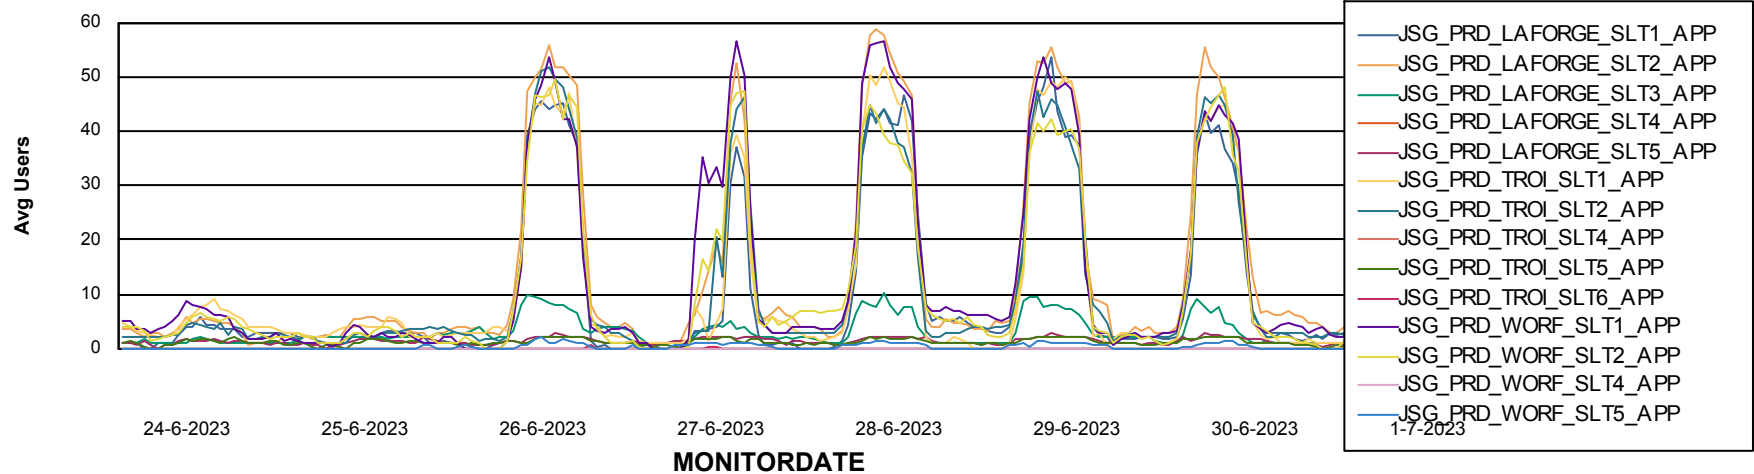

Avg users per day per ABS server