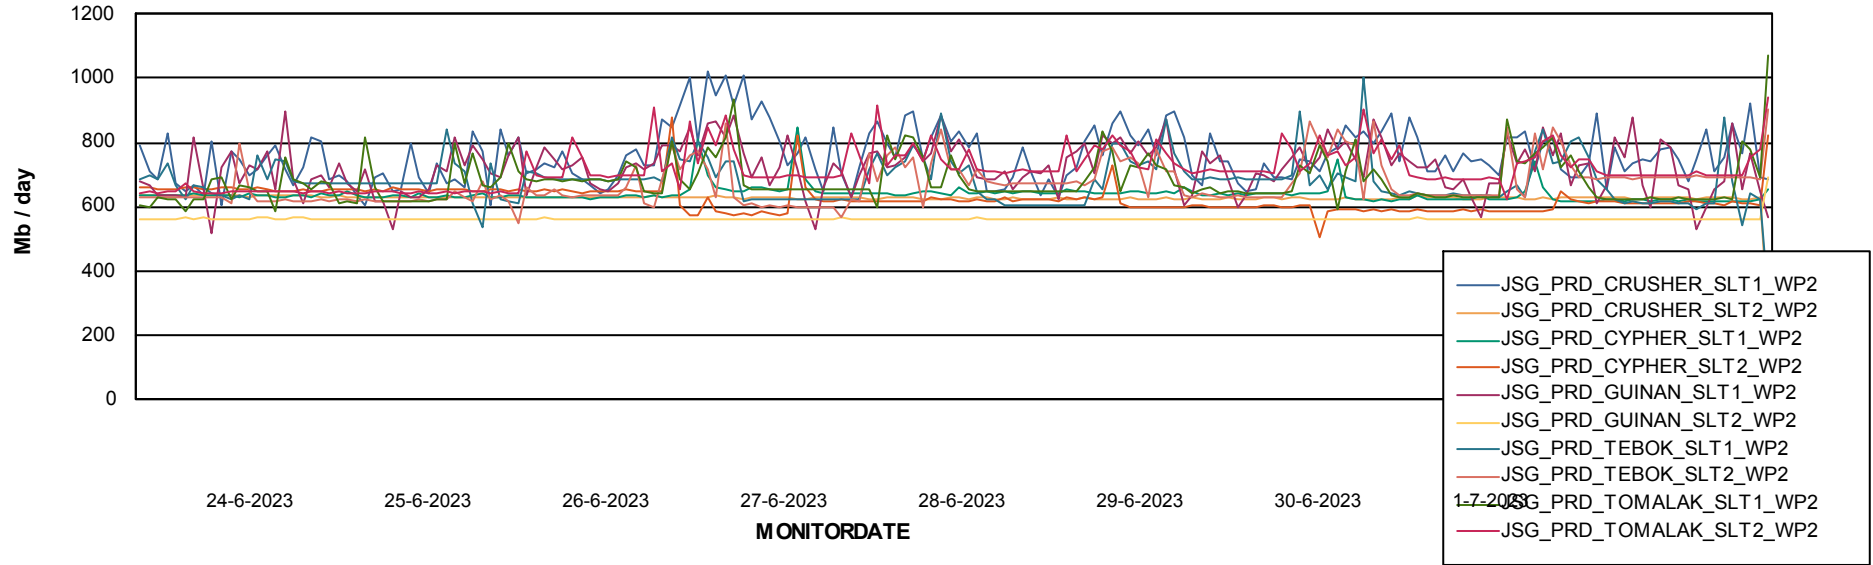

Avg memory used per ReportServer Service

Weekly SLA Customer Report

Customer JSG_Production (24/7)
Database ID 102

ABSSolute Web Component Services

Avg memory used per ABS Web component

Weekly SLA Customer Report