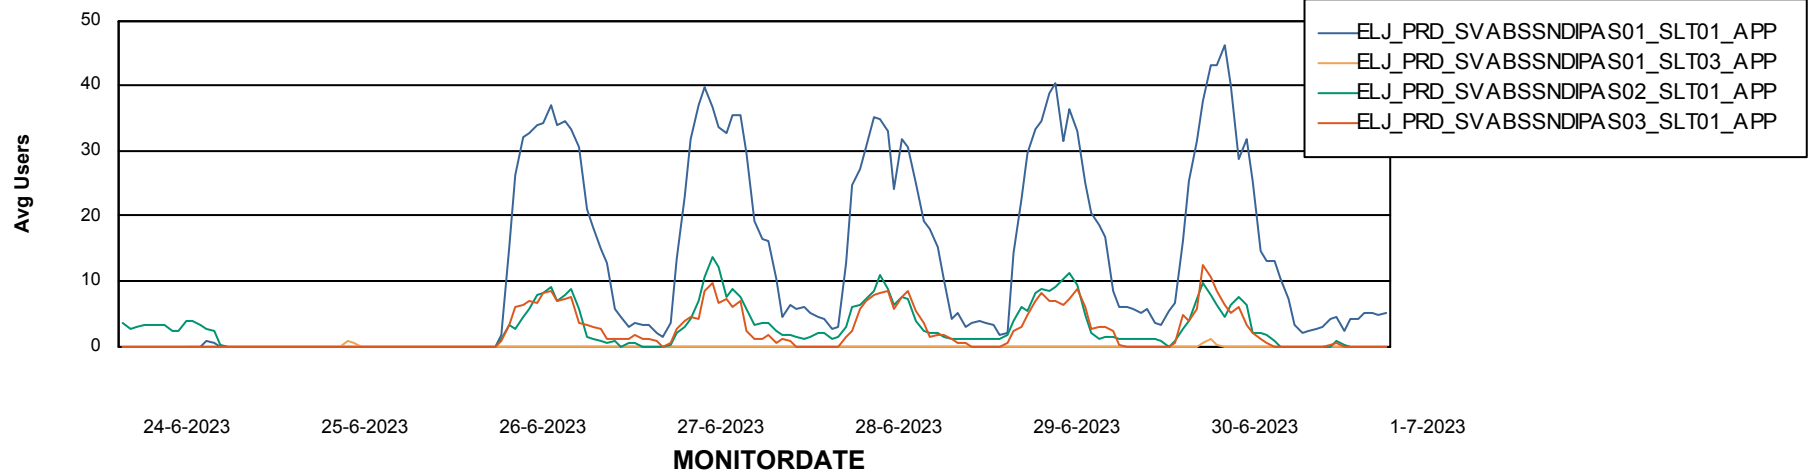

Avg users per day per ABS server