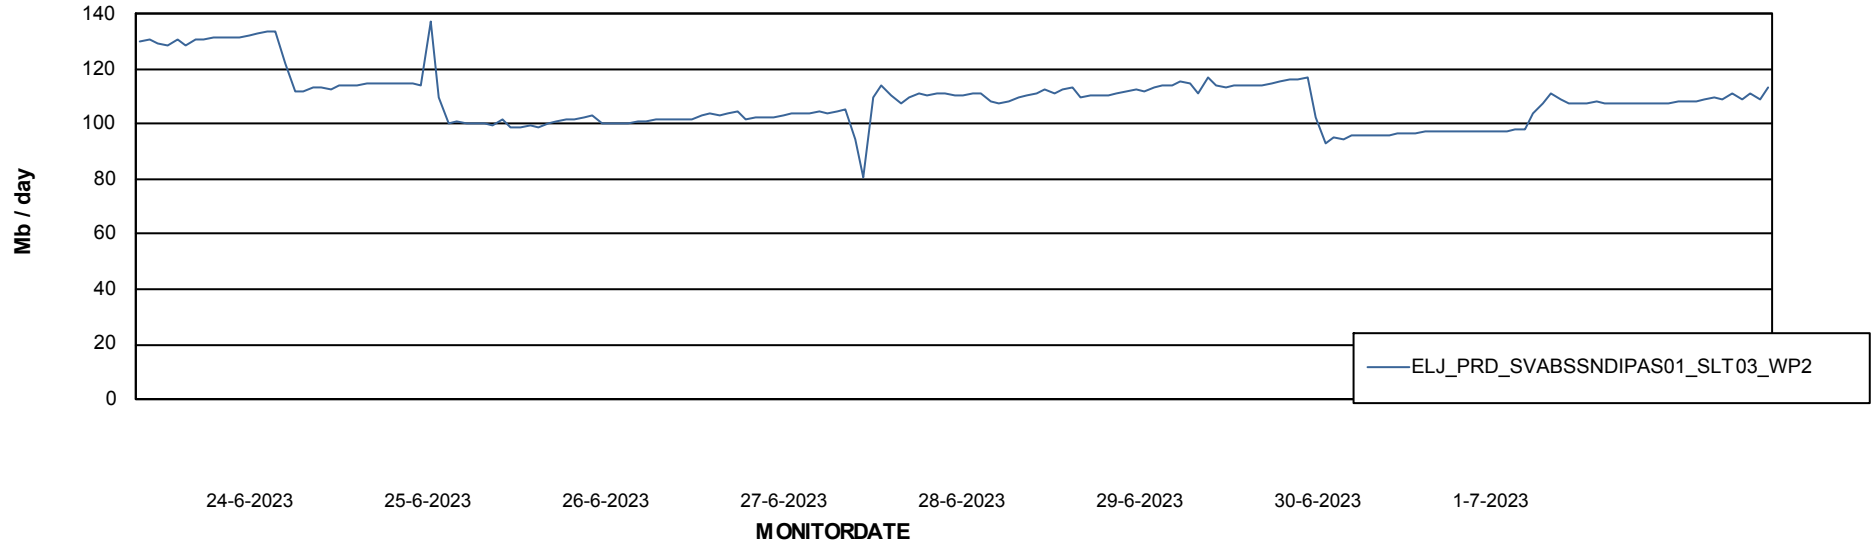

ABSSolute Web Component Services

Avg memory used per ABS Web component