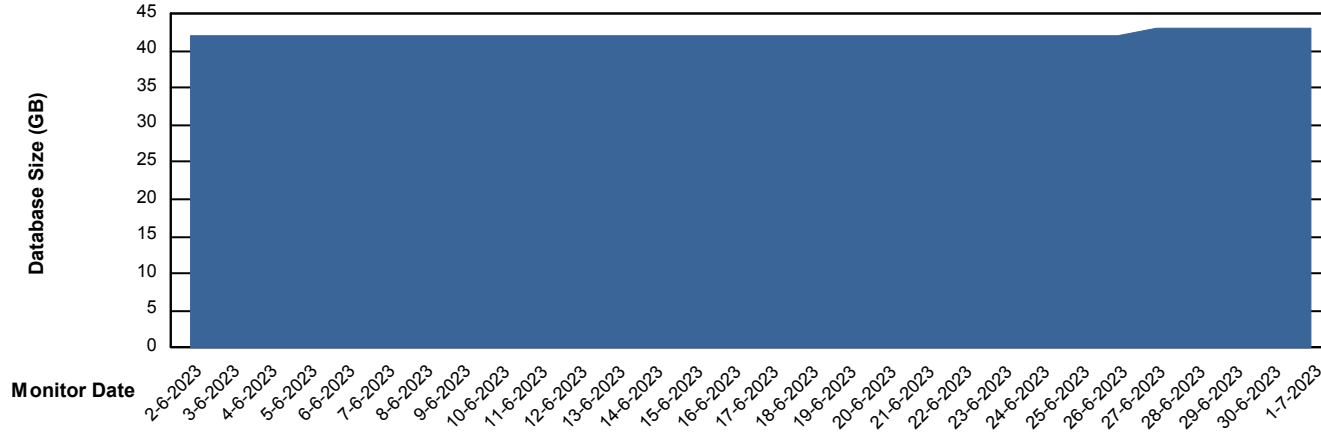

Weekly SLA Customer Report

Customer ELJ Production
Database ID 72

Database Performance ELJDB_BI

Weekly SLA Customer Report

Customer ELJ Production
Database ID 72

Database Performance ELJDB_Production

Weekly SLA Customer Report

Customer ELJ Production
Database ID 72

Database Performance ELJDB_Standby

DB Processes Max 600
DB Sessions Max 4

Weekly SLA Customer Report

Customer ELJ Production
Database ID 72

DATABASE SIZE ELJDB_BI

Database growth over last month

DATABASE SIZE ELJDB_Production

Database growth over last month

Weekly SLA Customer Report

Customer ELJ Production
 Database ID 72

Database Tablespace ELJDB_BI

Date	Tablespace Name	Filesize (Gb)	Usedsize (Gb)	Percentage free
1-7-2023	ABSDATA	22	16	25
	INDX	28	23	18
30-6-2023	ABSDATA	22	16	25
	INDX	28	23	18
29-6-2023	ABSDATA	22	16	26
	INDX	28	23	18
28-6-2023	ABSDATA	22	16	26
	INDX	28	23	18
27-6-2023	ABSDATA	22	16	26
	INDX	28	23	18
26-6-2023	ABSDATA	22	16	26
	INDX	28	23	19
25-6-2023	ABSDATA	22	16	26
	INDX	28	23	19