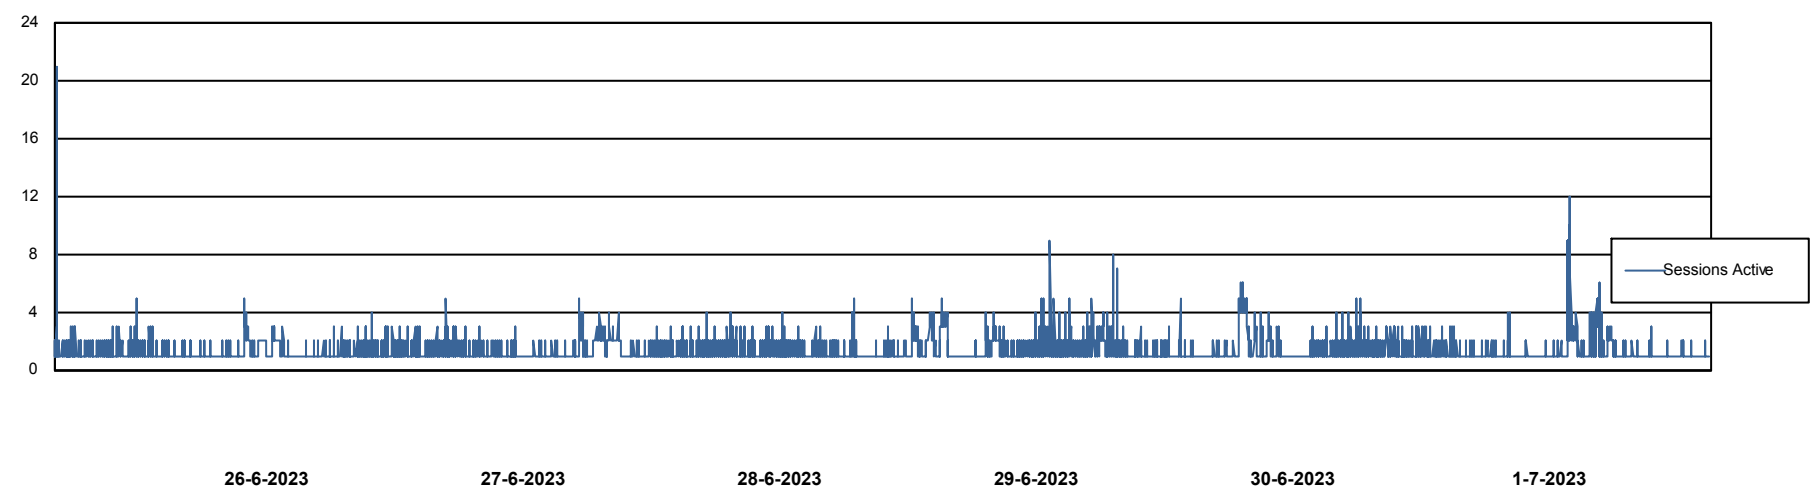

Weekly SLA Customer Report

Customer ELJ Production
Database ID 72

Database Performance ELJDB_BI

Weekly SLA Customer Report

Customer ELJ Production
Database ID 72

Database Performance ELJDB_Production

Weekly SLA Customer Report

Customer ELJ Production
Database ID 72

Database Performance ELJDB_Standby

DB Processes Max 600
DB Sessions Max 4

Weekly SLA Customer Report

Customer ELJ Production
Database ID 72

DATABASE SIZE ELJDB_BI

Database growth over last month