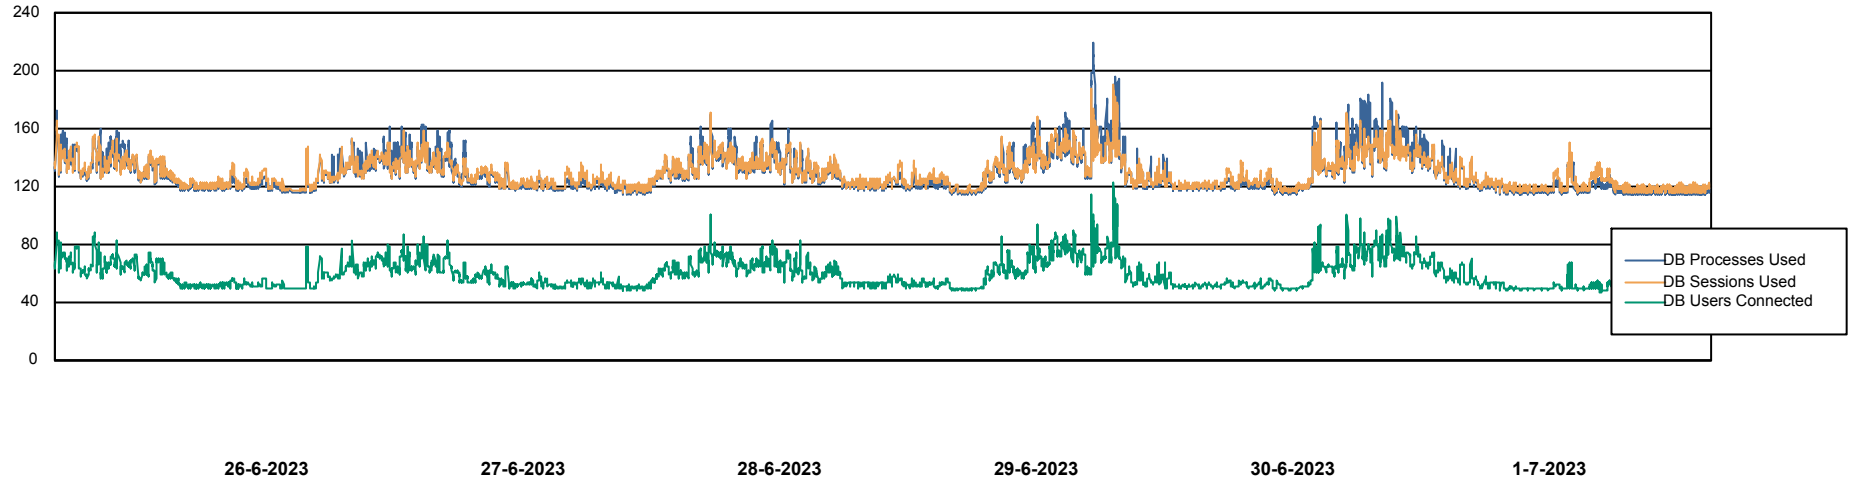

Weekly SLA Customer Report

Customer ELJ Production
Database ID 72

Database Performance ELJDB_BI

Weekly SLA Customer Report

Customer ELJ Production
Database ID 72

Database Performance ELJDB_Production

Weekly SLA Customer Report

Customer ELJ Production
Database ID 72

Database Performance ELJDB_Standby

DB Processes Max 600
DB Sessions Max 4

Weekly SLA Customer Report

Customer ELJ Production
Database ID 72

DATABASE SIZE ELJDB_BI

Database growth over last month