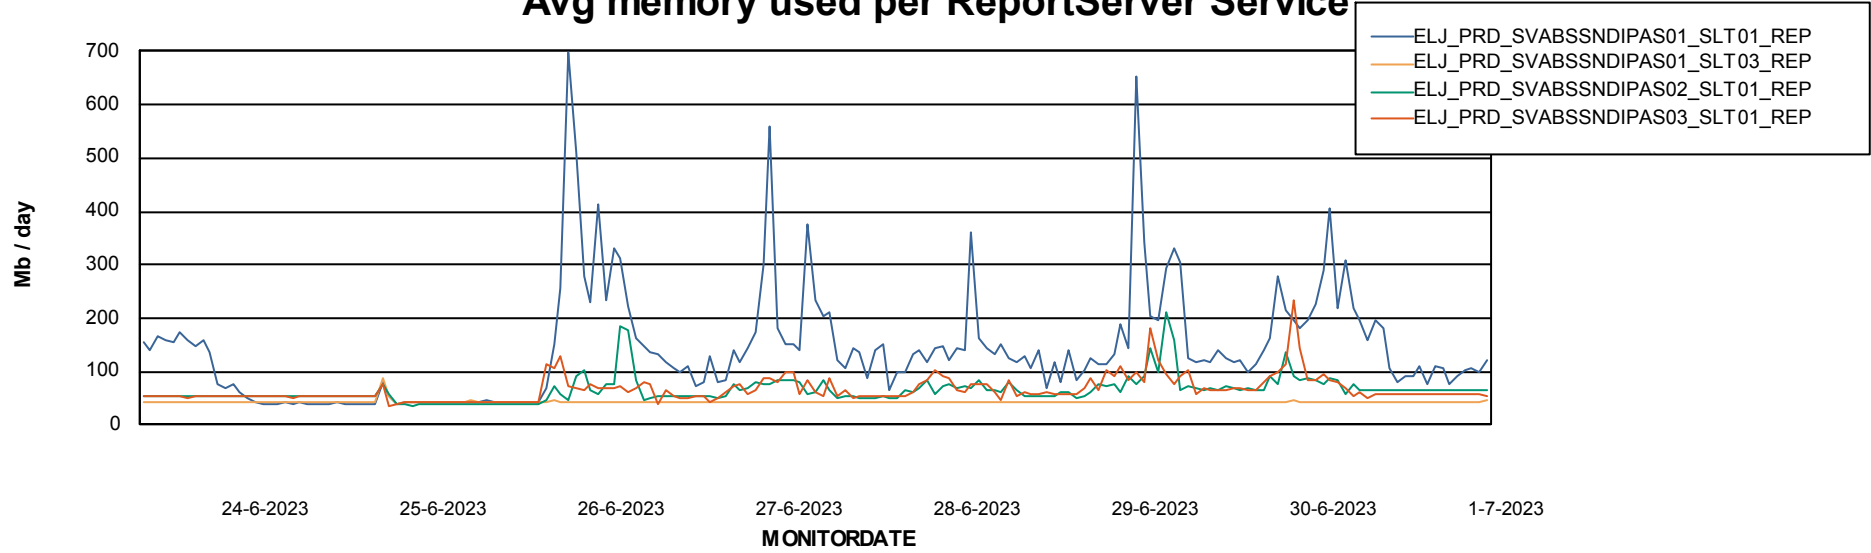

Avg memory used per ABS Server Service

Avg users per day per ABS server

Weekly SLA Customer Report

Customer ELJ Production
Database ID 72

ABSSolute Application ReportServer Services

Avg memory used per ReportServer Service