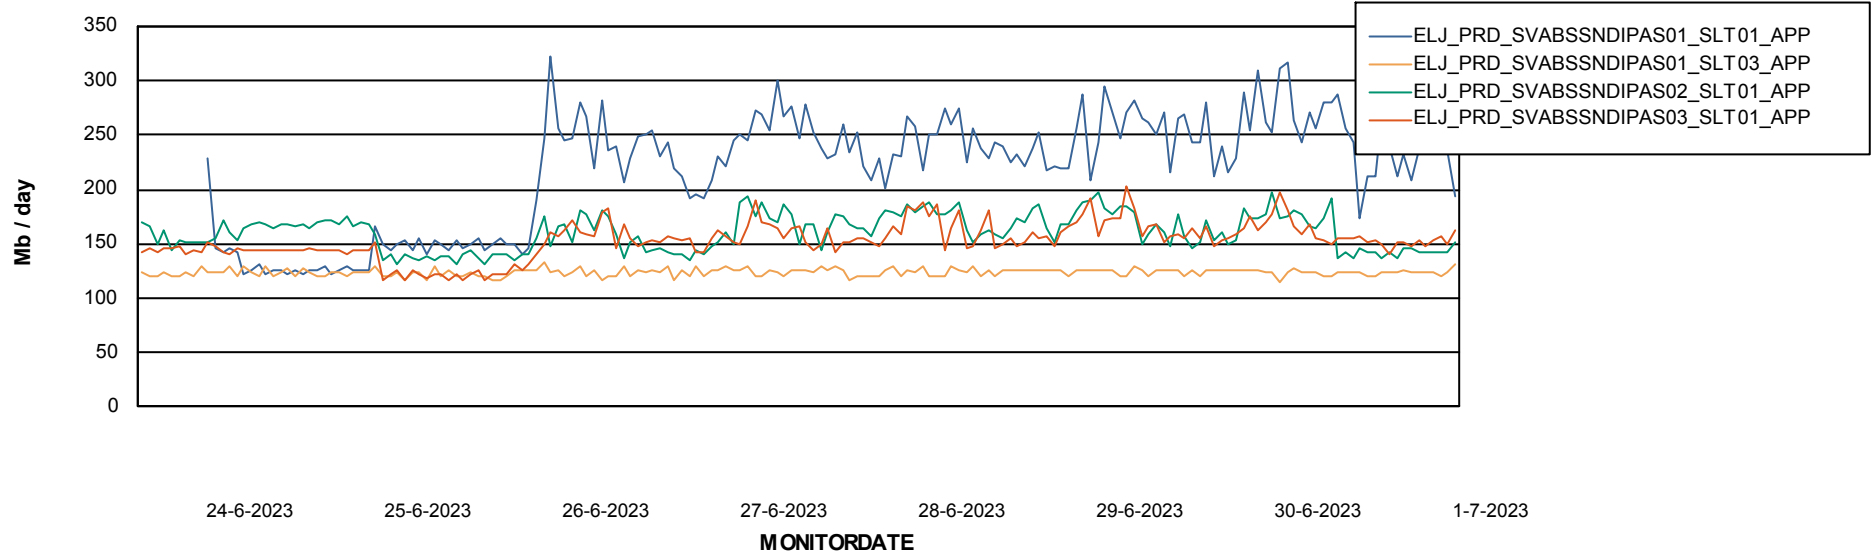

ABSSolute Application Server Services

Avg memory used per ABS Server Service