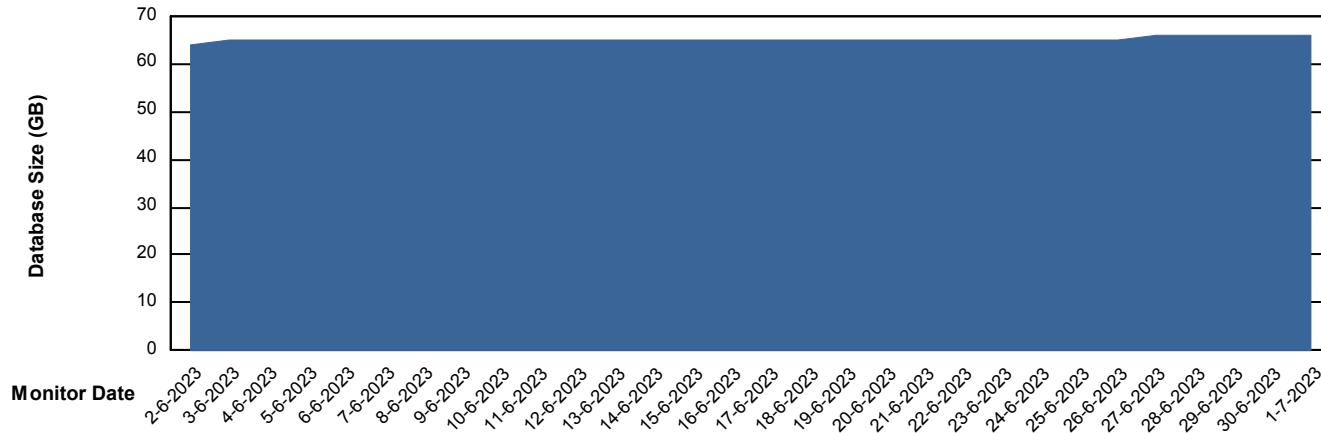

DATABASE SIZE ELJDB_Production

Database growth over last month