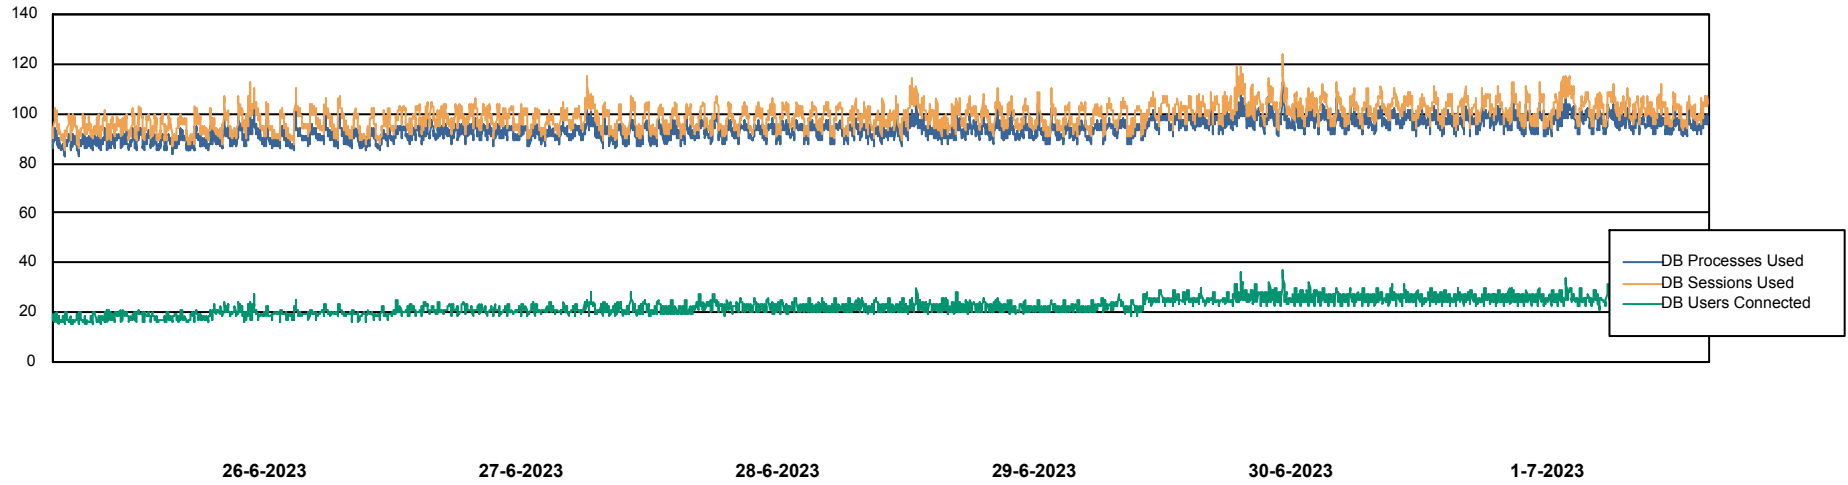

Database Performance ELJDB_BI