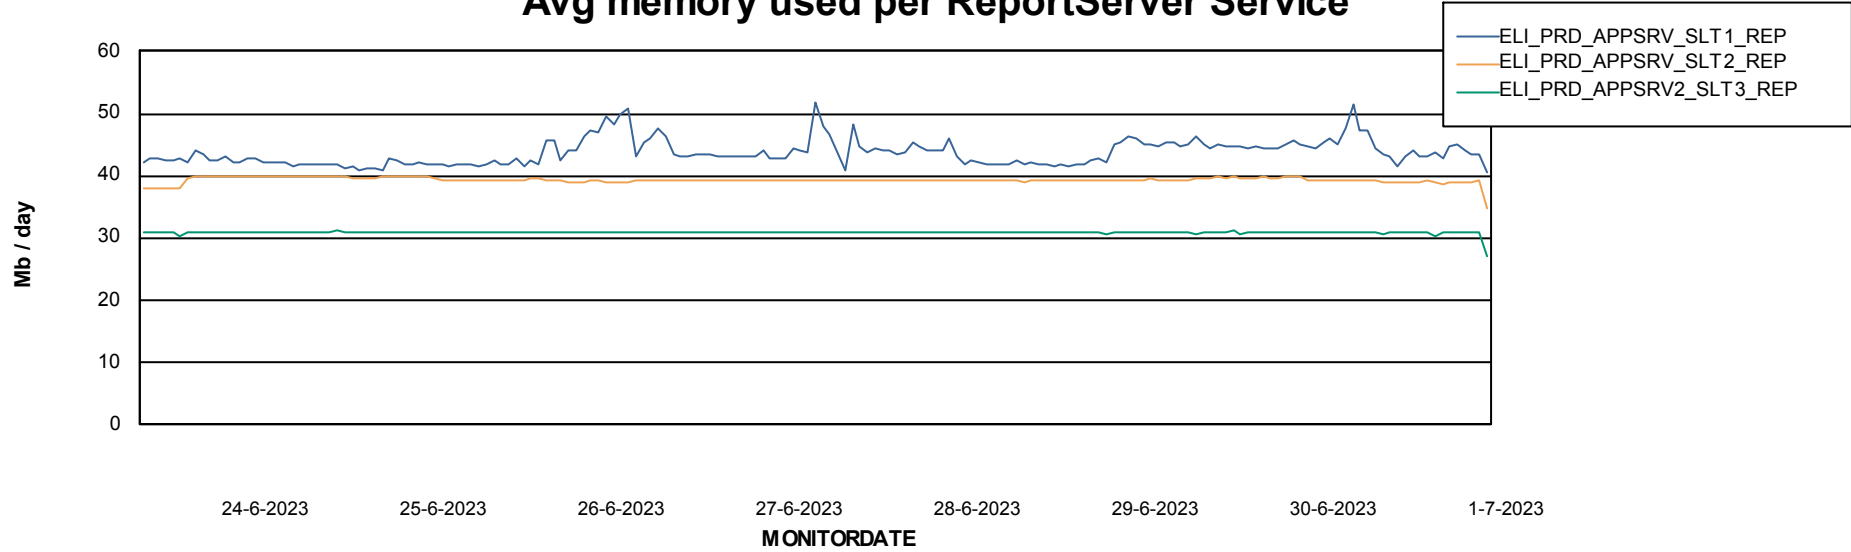

ABSSolute Application Server Services

Avg memory used per ReportServer Service