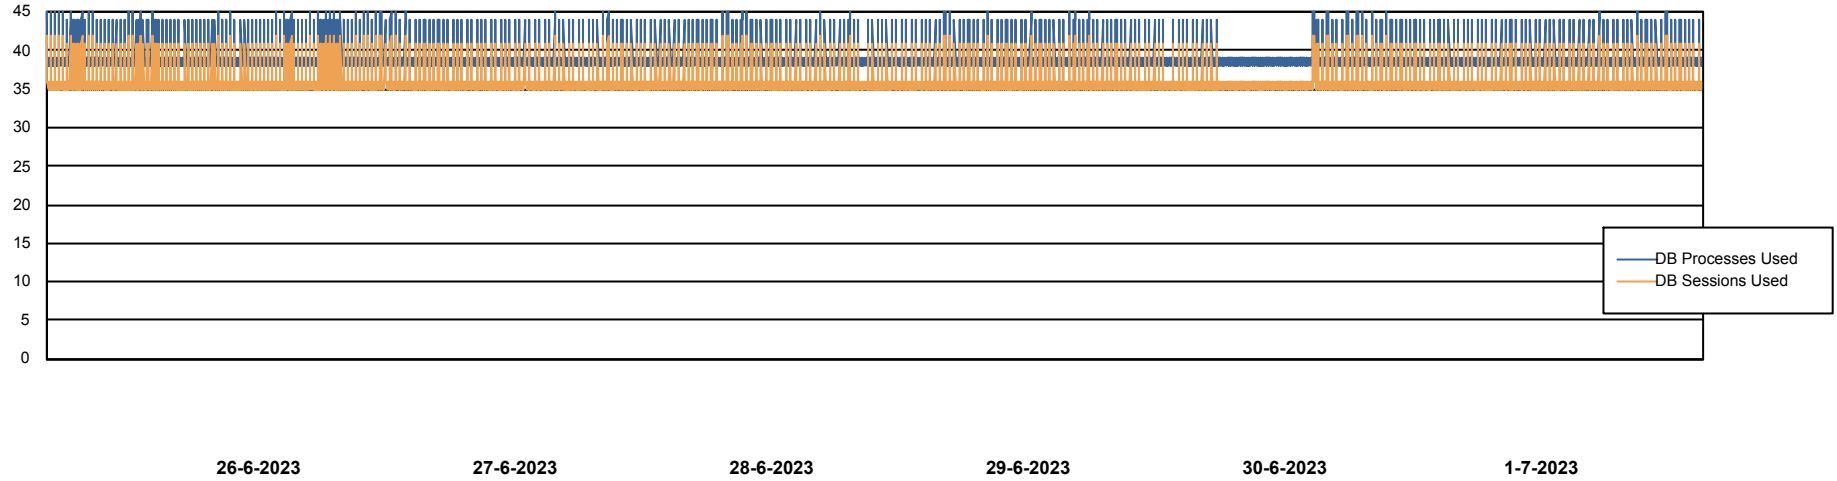

Weekly SLA Customer Report

Customer ELI_Production
Database ID 62

Database Performance ELIDB_BI

Weekly SLA Customer Report

Customer ELI_Production
Database ID 62

Database Performance ELIDB_Production

Weekly SLA Customer Report

Customer ELI_Production
Database ID 62

Database Performance ELIDB_Standby

DB Processes Max 1,000

Weekly SLA Customer Report

Customer ELI_Production
Database ID 62

DATABASE SIZE ELIDB_BI

Database growth over last month