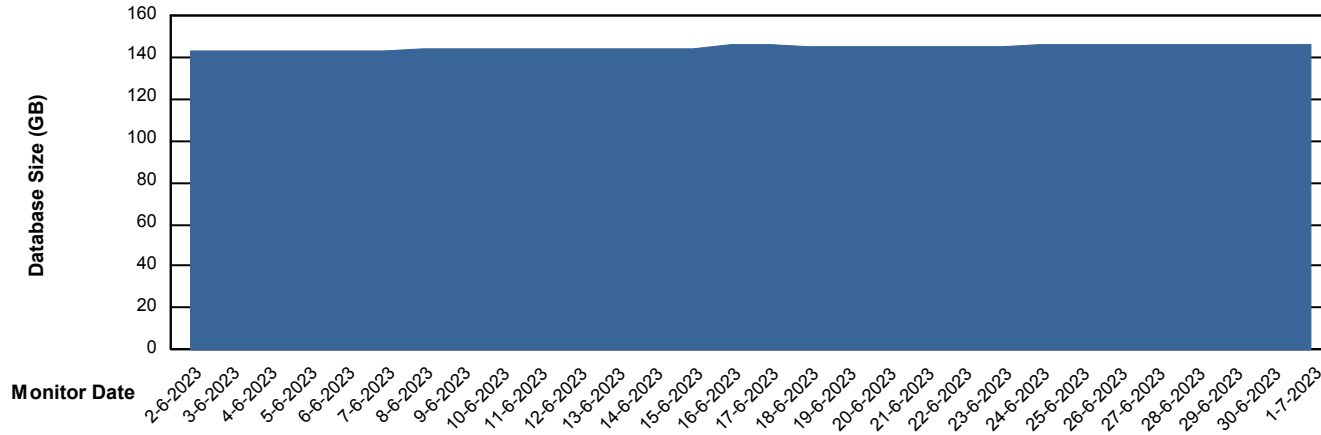

Customer ELI_Production
Database ID 62

Database Performance ELIDB_Standby

DB Processes Max 1,000

Weekly SLA Customer Report

Customer ELI_Production
Database ID 62

DATABASE SIZE ELIDB_BI

Database growth over last month

DATABASE SIZE ELIDB_Production

Database growth over last month

Weekly SLA Customer Report

Customer ELI_Production
 Database ID 62

Database Tablespace ELIDB_BI

Date	Tablespace Name	Filesize (Gb)	Usedsize (Gb)	Percentage free
1-7-2023	ABSDATA	100	75	25
	INDX	100	69	31
30-6-2023	ABSDATA	100	75	25
	INDX	100	69	31
29-6-2023	ABSDATA	100	75	25
	INDX	100	69	31
28-6-2023	ABSDATA	100	75	25
	INDX	100	69	31
27-6-2023	ABSDATA	100	75	25
	INDX	100	68	32
26-6-2023	ABSDATA	100	75	25
	INDX	100	68	32
25-6-2023	ABSDATA	100	75	25
	INDX	100	68	32