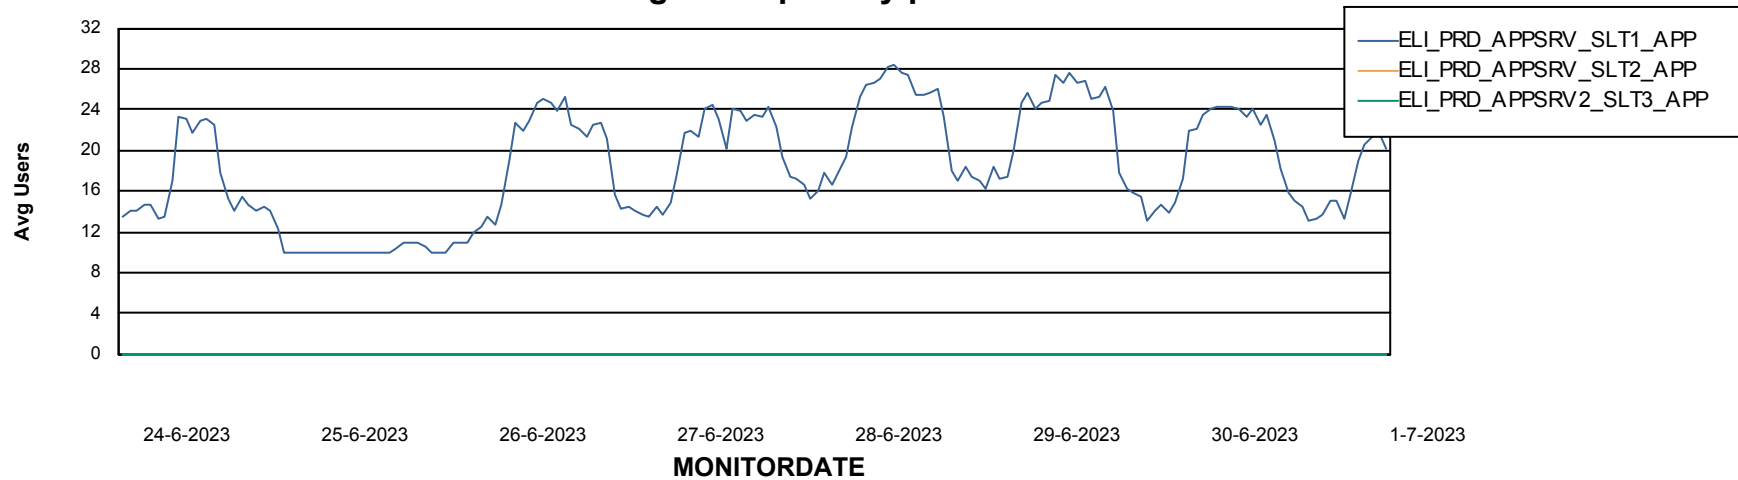

Avg users per day per ABS server