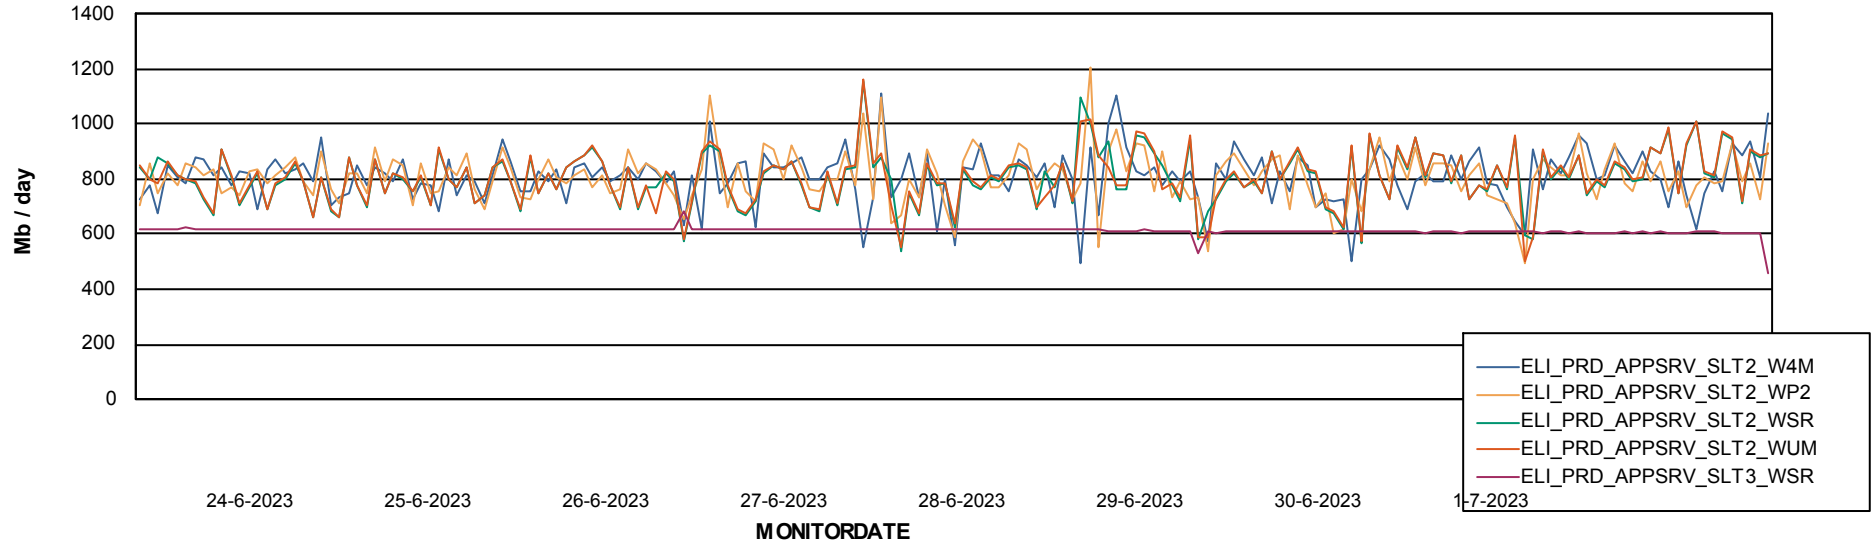

ABSSolute Application Server Services

Avg memory used per ABS Web component