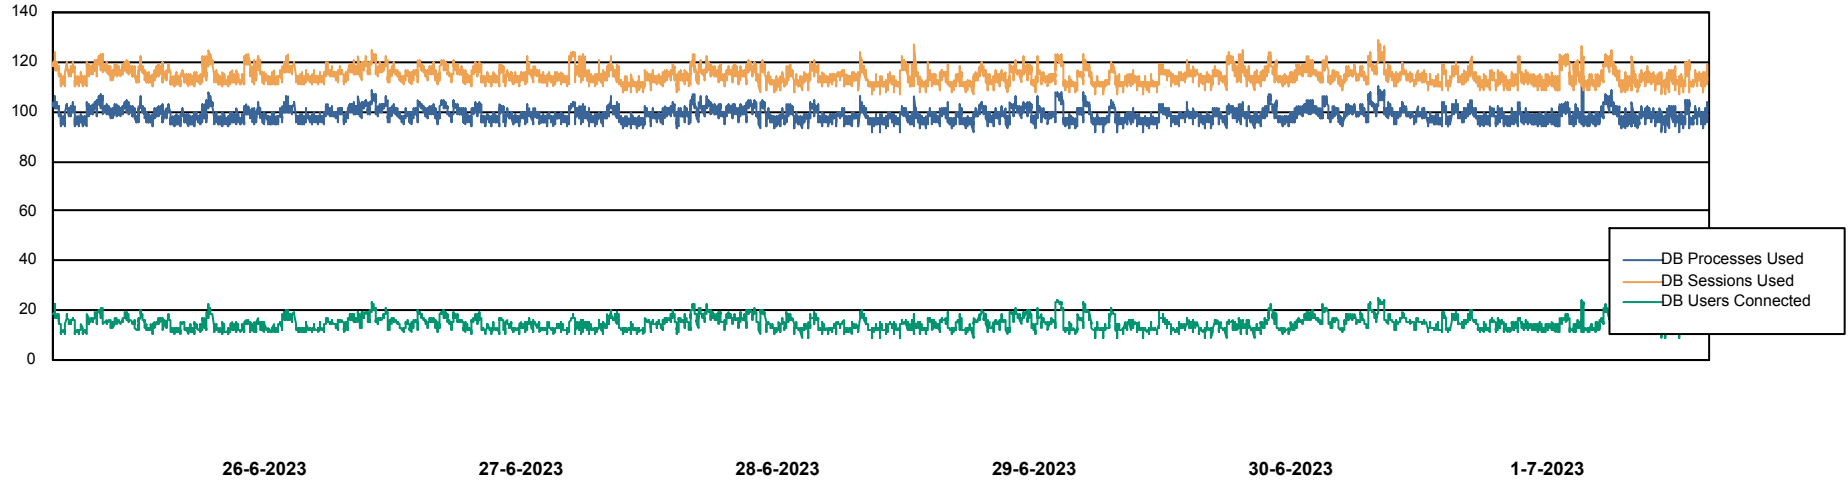

Database Performance ELIDB_BI