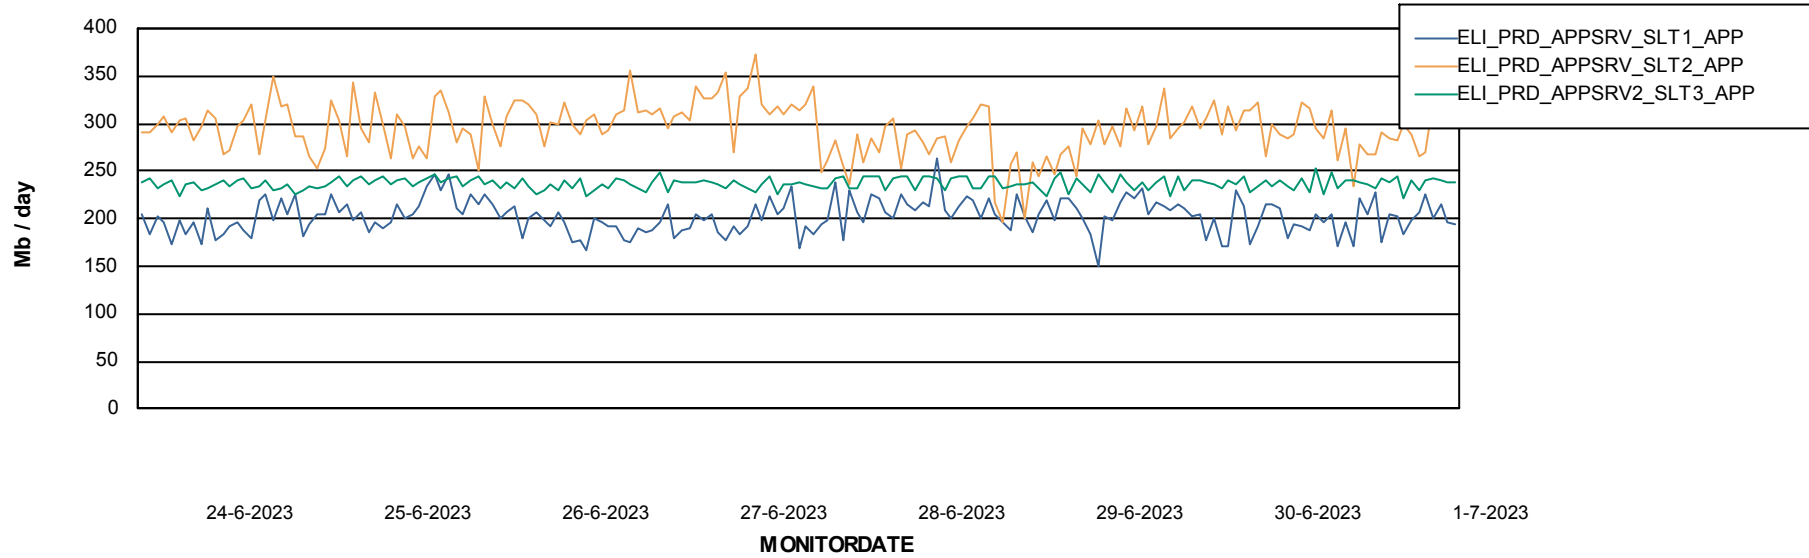

ABSSolute Application Server Services

Avg memory used per ABS Server Service