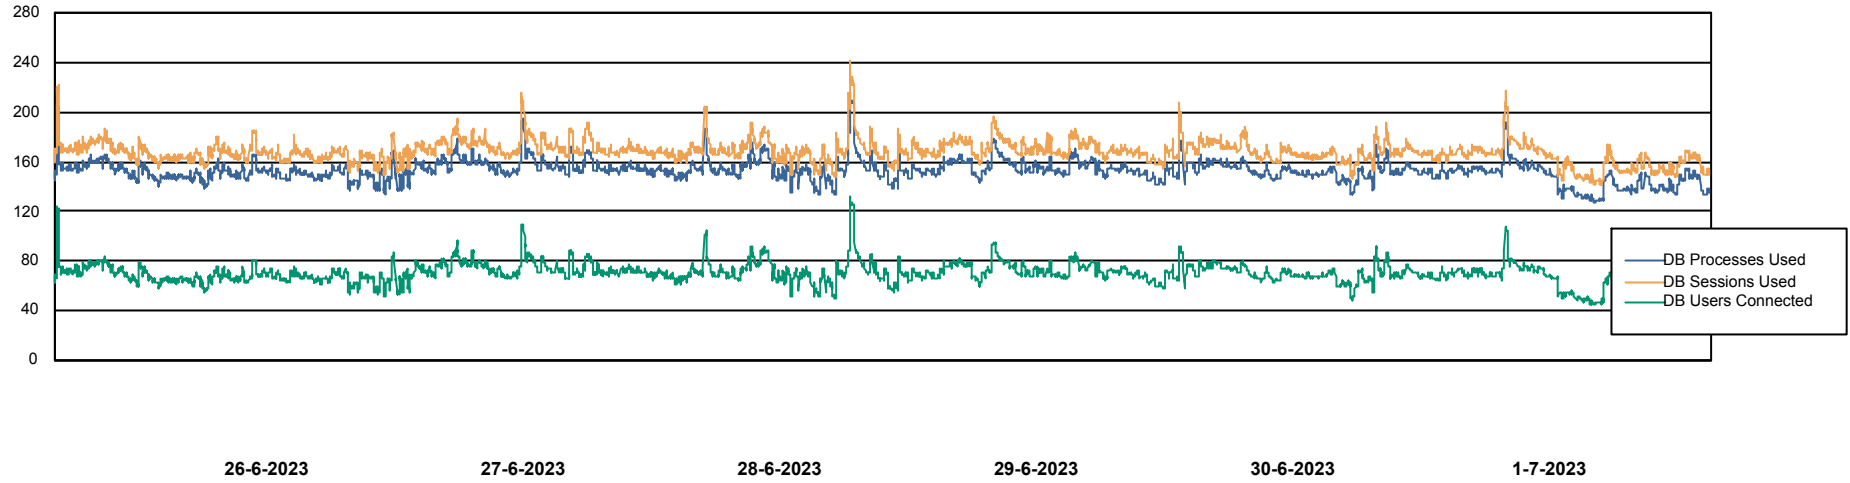

Harddisk Usage ELI_PRD_BISRV

	Free disk space on / (%)	Total disk space on / (Gb)	Used disk space on / (Gb)	Free disk space on /backup (%)	Total disk space on /backup	Used disk space on /backup	Free disk space on /boot (%)	Total disk space on /boot (Gb)	Used disk space on /boot (Gb)	Free disk space on /u01 (%)
1-7-2023	32	34	23	52	299	144	74	1	0	47
30-6-2023	32	34	23	30	299	209	74	1	0	41
29-6-2023	32	34	23	40	299	181	71	1	0	41
28-6-2023	32	34	23	49	299	152	71	1	0	41
27-6-2023	32	34	23	59	299	124	71	1	0	41
26-6-2023	32	34	23	67	299	98	71	1	0	42
25-6-2023	32	34	23	73	299	81	71	1	0	48

Weekly SLA Customer Report

Customer ELI_Production
Database ID 62

Database Performance ELIDB_BI

Weekly SLA Customer Report

Customer ELI_Production
Database ID 62

Database Performance ELIDB_Production

Weekly SLA Customer Report

Customer ELI_Production
Database ID 62

Database Performance ELIDB_Standby

DB Processes Max 1,000

Weekly SLA Customer Report

Customer ELI_Production
Database ID 62

DATABASE SIZE ELIDB_BI

Database growth over last month