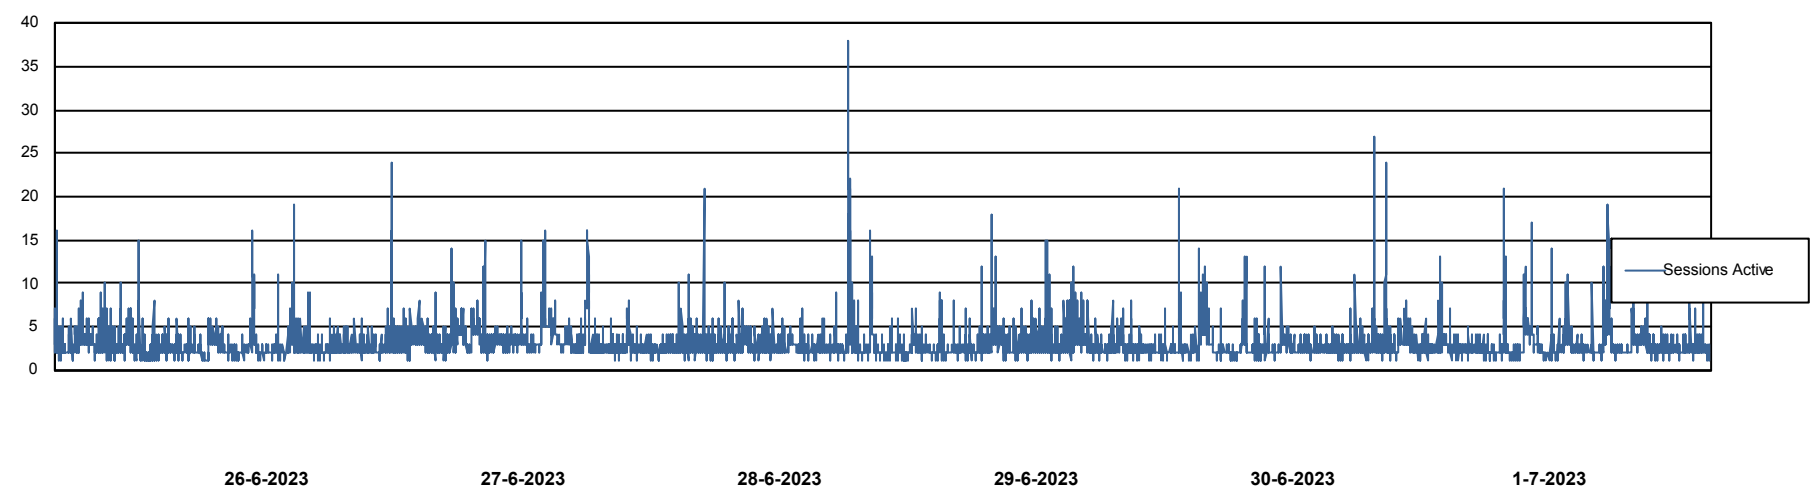

Harddisk Usage ELI_PRD_BISRV

	Free disk space on / (%)	Total disk space on / (Gb)	Used disk space on / (Gb)	Free disk space on /backup (%)	Total disk space on /backup	Used disk space on /backup	Free disk space on /boot (%)	Total disk space on /boot (Gb)	Used disk space on /boot (Gb)	Free disk space on /u01 (%)
1-7-2023	32	34	23	52	299	144	74	1	0	47
30-6-2023	32	34	23	30	299	209	74	1	0	41
29-6-2023	32	34	23	40	299	181	71	1	0	41
28-6-2023	32	34	23	49	299	152	71	1	0	41
27-6-2023	32	34	23	59	299	124	71	1	0	41
26-6-2023	32	34	23	67	299	98	71	1	0	42
25-6-2023	32	34	23	73	299	81	71	1	0	48

Weekly SLA Customer Report

Customer ELI_Production
Database ID 62

Database Performance ELIDB_BI

Weekly SLA Customer Report

Customer ELI_Production
Database ID 62

Database Performance ELIDB_Production

Weekly SLA Customer Report

Customer ELI_Production
Database ID 62

Database Performance ELIDB_Standby

DB Processes Max 1,000

Weekly SLA Customer Report

Customer ELI_Production
Database ID 62

DATABASE SIZE ELIDB_BI

Database growth over last month