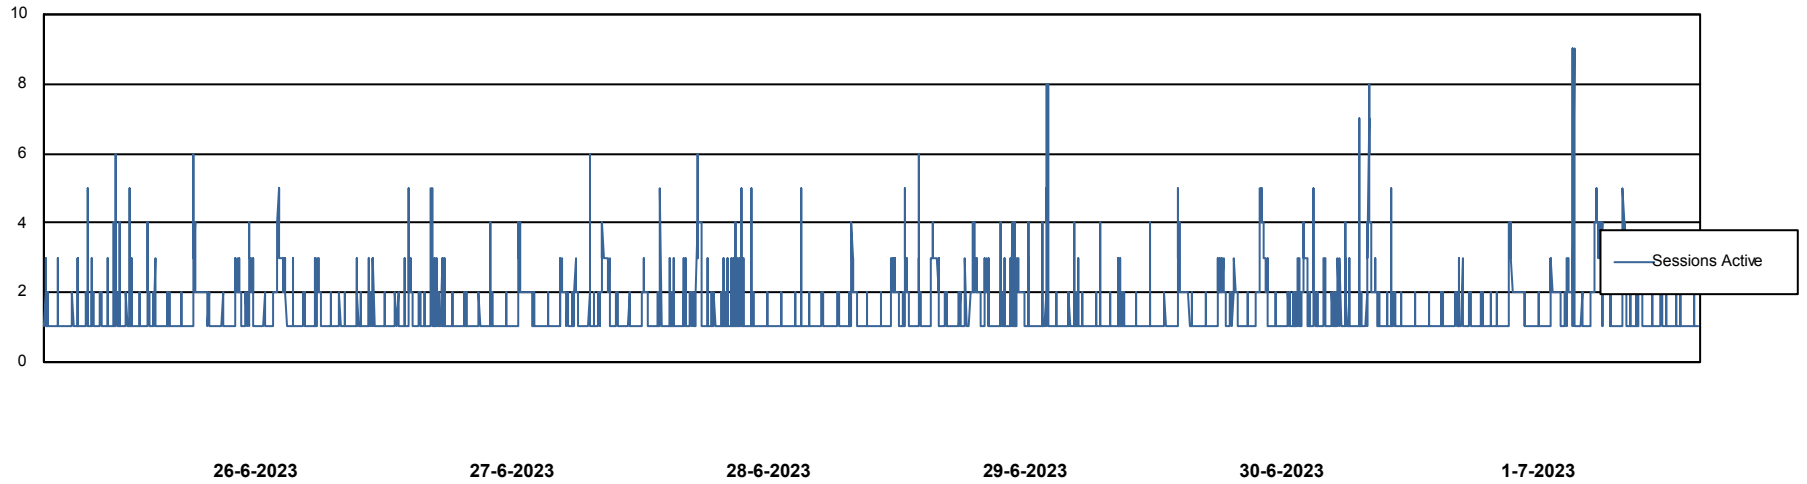

Harddisk Usage ELI_PRD_BISRV

	Free disk space on / (%)	Total disk space on / (Gb)	Used disk space on / (Gb)	Free disk space on /backup (%)	Total disk space on /backup	Used disk space on /backup	Free disk space on /boot (%)	Total disk space on /boot (Gb)	Used disk space on /boot (Gb)	Free disk space on /u01 (%)
1-7-2023	32	34	23	52	299	144	74	1	0	47
30-6-2023	32	34	23	30	299	209	74	1	0	41
29-6-2023	32	34	23	40	299	181	71	1	0	41
28-6-2023	32	34	23	49	299	152	71	1	0	41
27-6-2023	32	34	23	59	299	124	71	1	0	41
26-6-2023	32	34	23	67	299	98	71	1	0	42
25-6-2023	32	34	23	73	299	81	71	1	0	48

Weekly SLA Customer Report

Customer ELI_Production
Database ID 62

Database Performance ELIDB_BI

Weekly SLA Customer Report

Customer ELI_Production
Database ID 62

Database Performance ELIDB_Production

Weekly SLA Customer Report