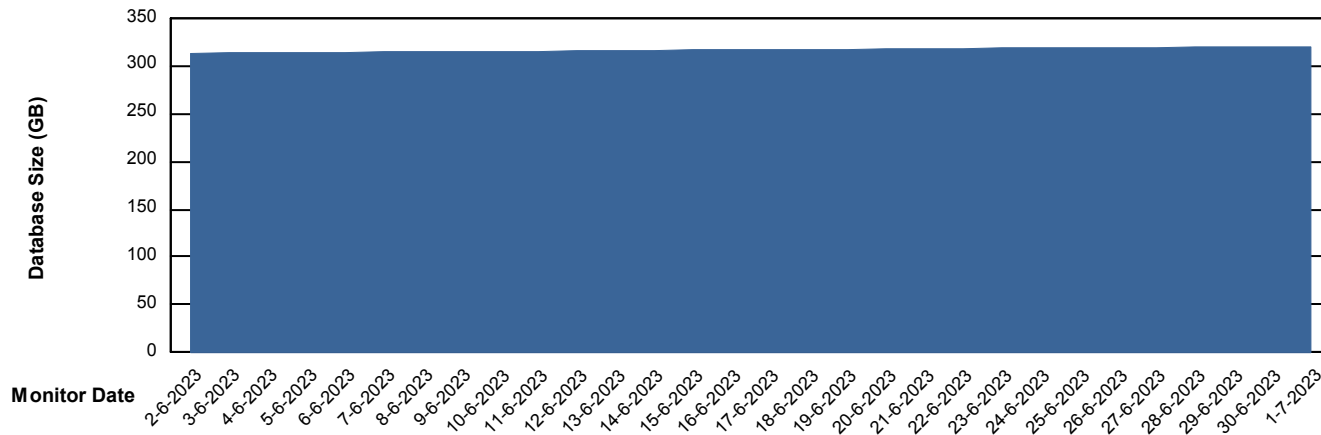

Customer ELI_Production
Database ID 62

Database Performance ELIDB_Standby

DB Processes Max 1,000

Weekly SLA Customer Report

Customer ELI_Production
Database ID 62

DATABASE SIZE ELIDB_BI

Database growth over last month

DATABASE SIZE ELIDB_Production

Database growth over last month

Weekly SLA Customer Report

Customer ELI_Production
 Database ID 62

Database Tablespace ELIDB_BI

Date	Tablespace Name	Filesize (Gb)	Usedsize (Gb)	Percentage free
1-7-2023	ABSDATA	100	75	25
	INDX	100	69	31
30-6-2023	ABSDATA	100	75	25
	INDX	100	69	31
29-6-2023	ABSDATA	100	75	25
	INDX	100	69	31
28-6-2023	ABSDATA	100	75	25
	INDX	100	69	31
27-6-2023	ABSDATA	100	75	25
	INDX	100	68	32
26-6-2023	ABSDATA	100	75	25
	INDX	100	68	32
25-6-2023	ABSDATA	100	75	25
	INDX	100	68	32