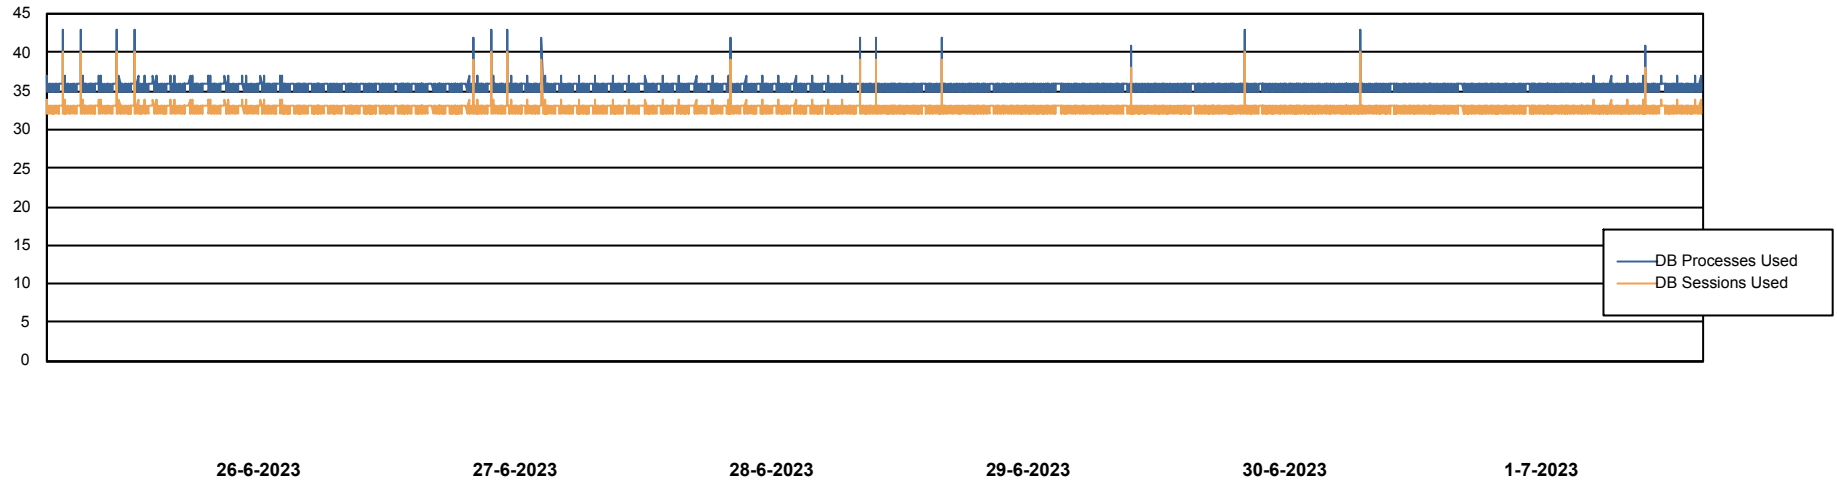

Weekly SLA Customer Report

Customer ECL_Production
Database ID 156

Database Performance ECL_PRD_ECLABS_DB_Production

Weekly SLA Customer Report

Customer ECL_Production
Database ID 156

Database Performance ECL_TEST_ECLABS-TEST_DB_STB (ECL_Standby DB)

DB Processes Max 1,000

Weekly SLA Customer Report

Customer ECL_Production
 Database ID 156

DATABASE SIZE ECL_PRD_ECLABS_DB_Production

Database growth over last month

Database Tablespace ECL_PRD_ECLABS_DB_Production