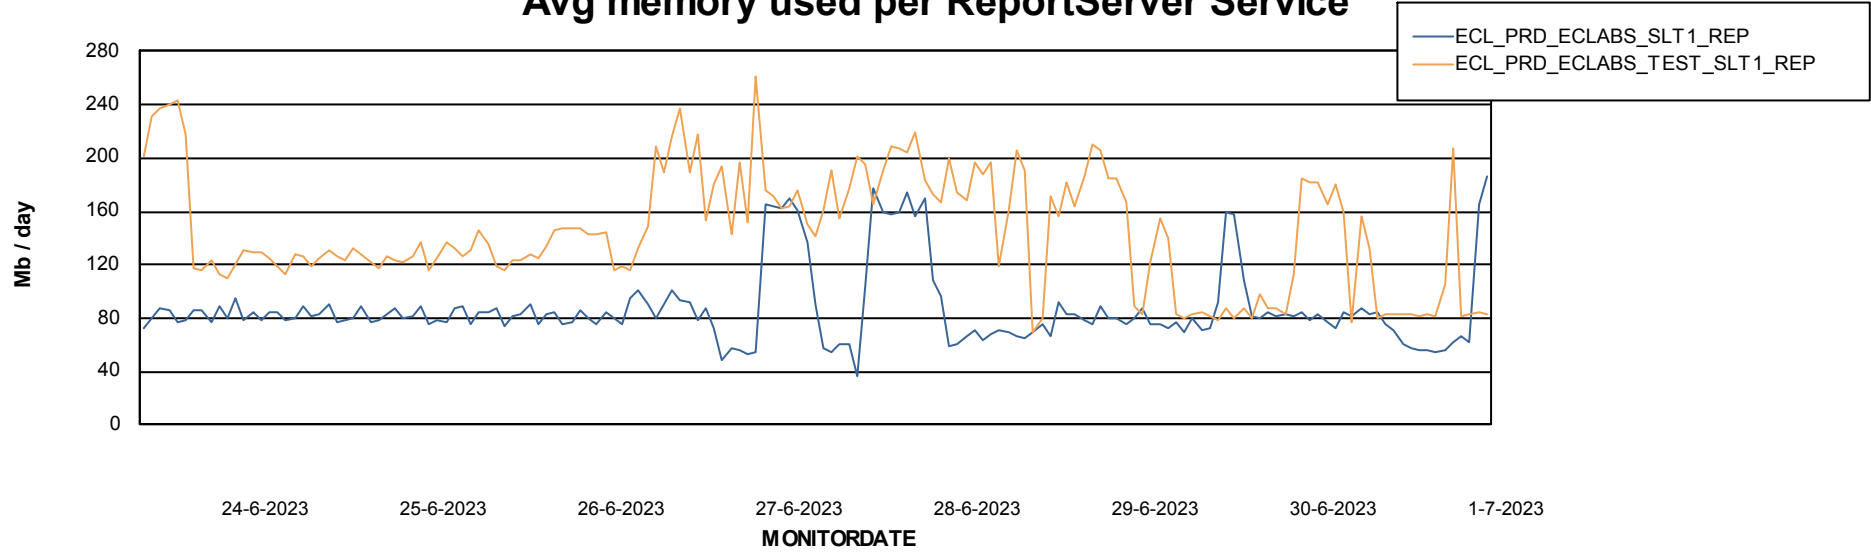

Avg memory used per ABS Server Service

Avg users per day per ABS server

Weekly SLA Customer Report

Customer ECL_Production
Database ID 156

ABSSolute Application ReportServer Services

Avg memory used per ReportServer Service