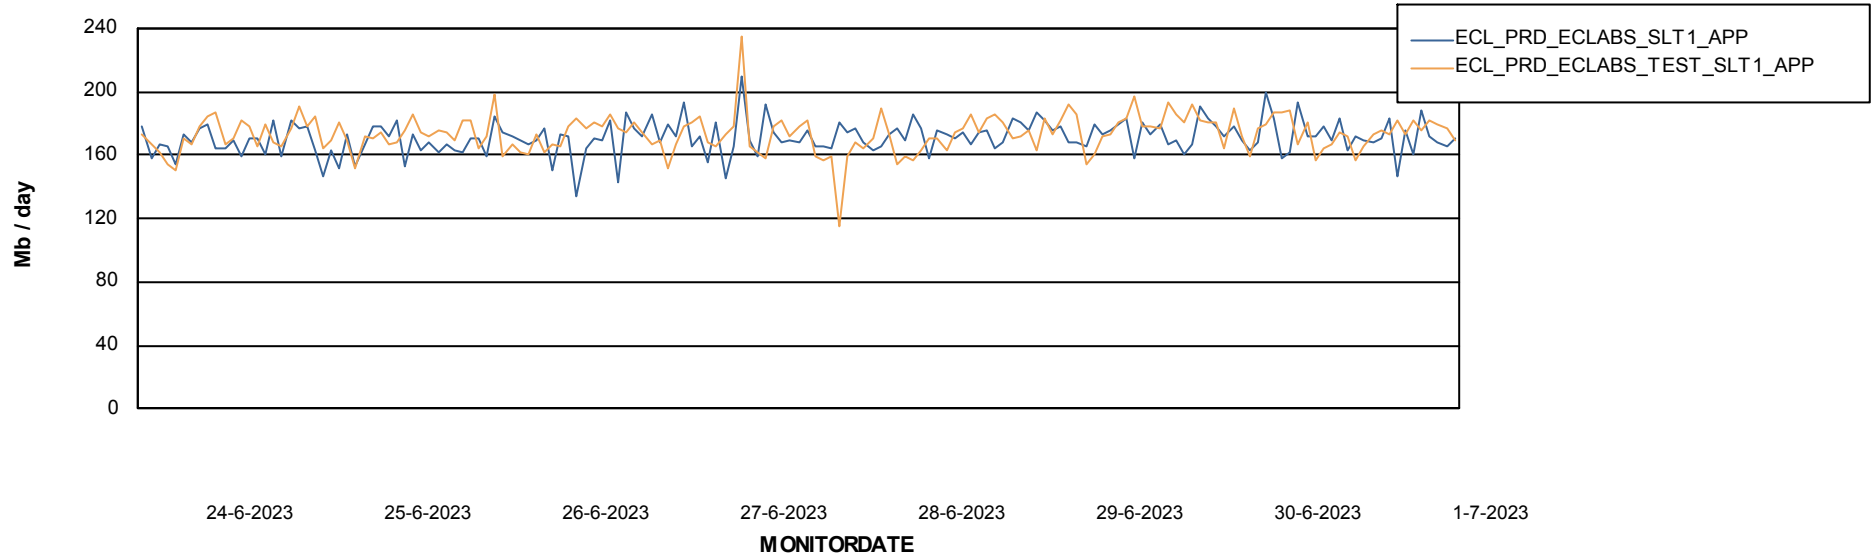

ABSSolute Application Server Services

Avg memory used per ABS Server Service