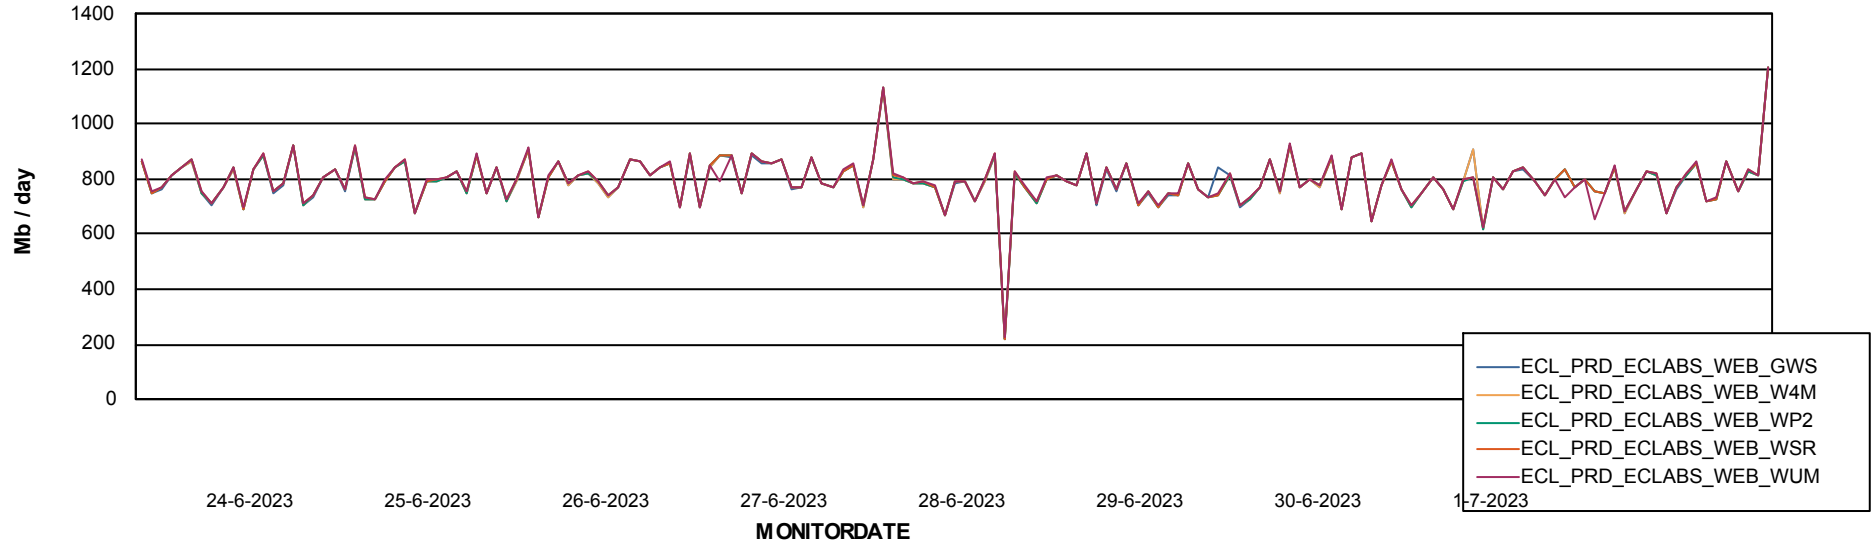

ABSSolute Web Component Services

Avg memory used per ABS Web component