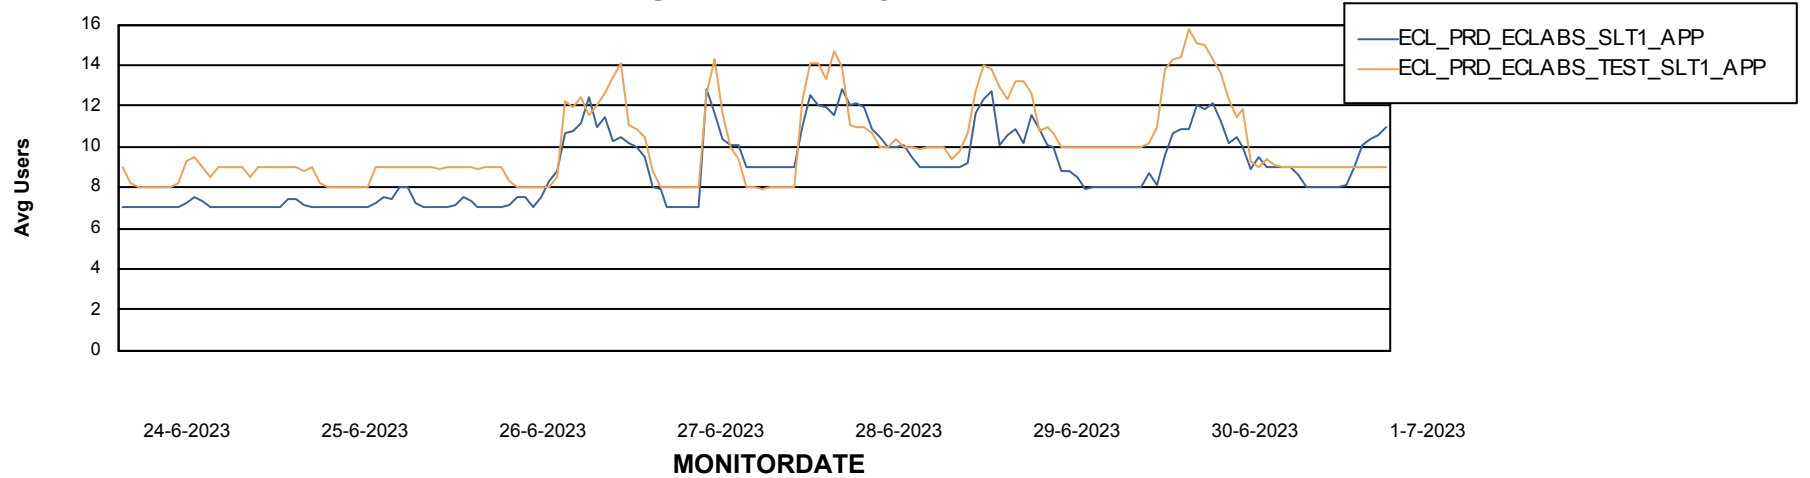

Avg users per day per ABS server