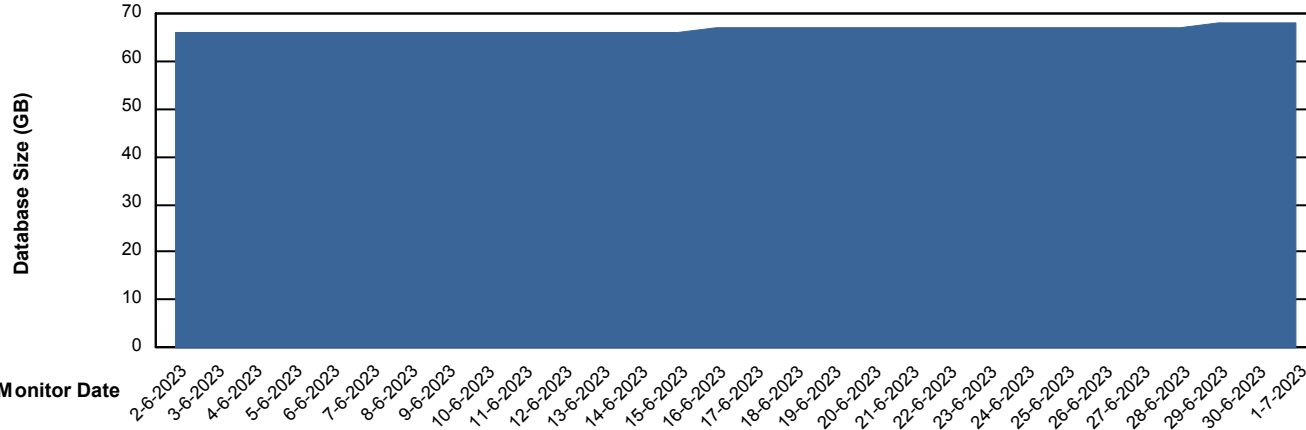

DB Processes Max 1,000

Weekly SLA Customer Report

Customer ECL_Production
 Database ID 156

DATABASE SIZE ECL_PRD_ECLABS_DB_Production

Database growth over last month

Database Tablespace ECL_PRD_ECLABS_DB_Production