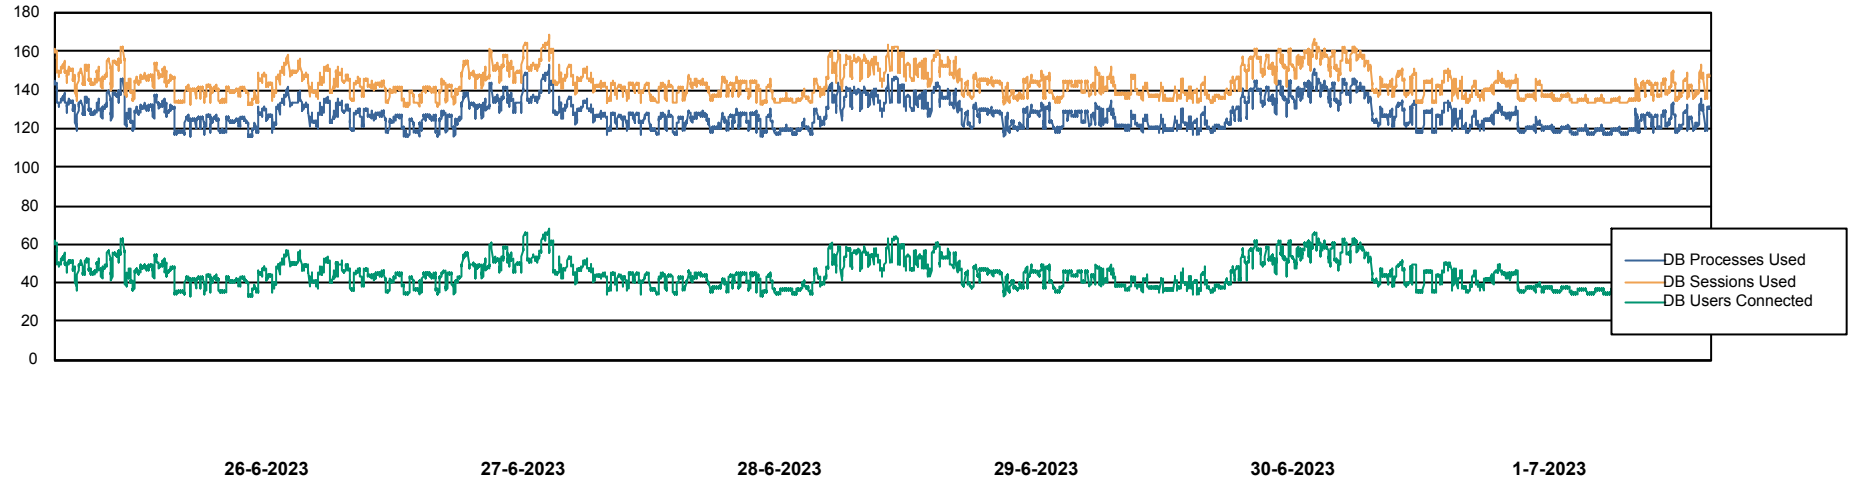

Weekly SLA Customer Report

Customer ECL_Production
Database ID 156

Harddisk Usage ECL_PRD_ECLABS-WEB

	Free disk space on C: (%)	Total disk space on C: (Gb)	Used disk space on C: (Gb)
1-7-2023	63	99	36
30-6-2023	63	99	36
29-6-2023	63	99	36
28-6-2023	63	99	36
27-6-2023	63	99	36
26-6-2023	64	99	36
25-6-2023	64	99	36

Weekly SLA Customer Report

Customer ECL_Production
Database ID 156

Database Performance ECL_PRD_ECLABS_DB_Production

Weekly SLA Customer Report

Customer ECL_Production
Database ID 156

Database Performance ECL_TEST_ECLABS-TEST_DB_STB (ECL_Standby DB)