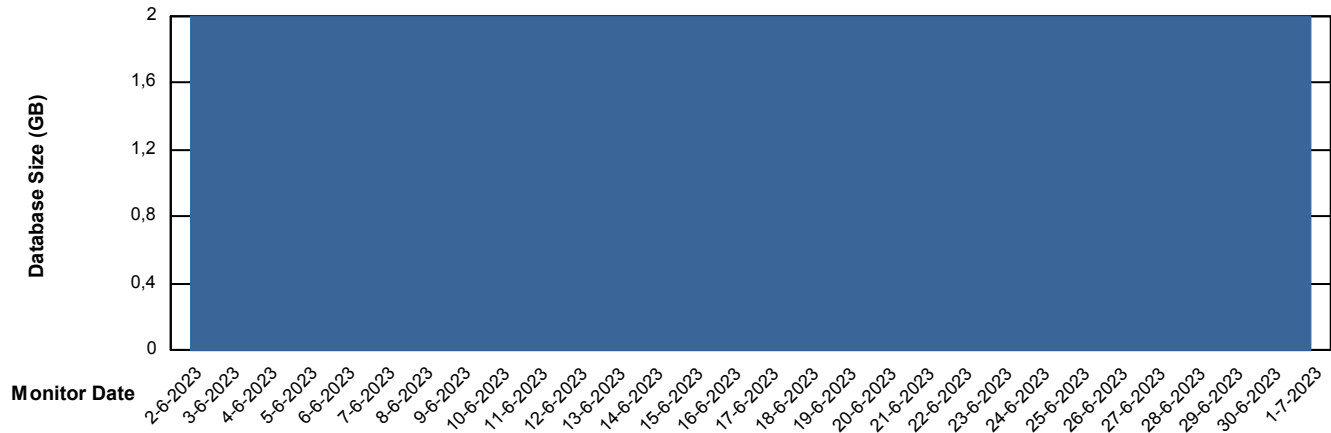

DATABASE SIZE DFDDDBI_Production

Database growth over last month