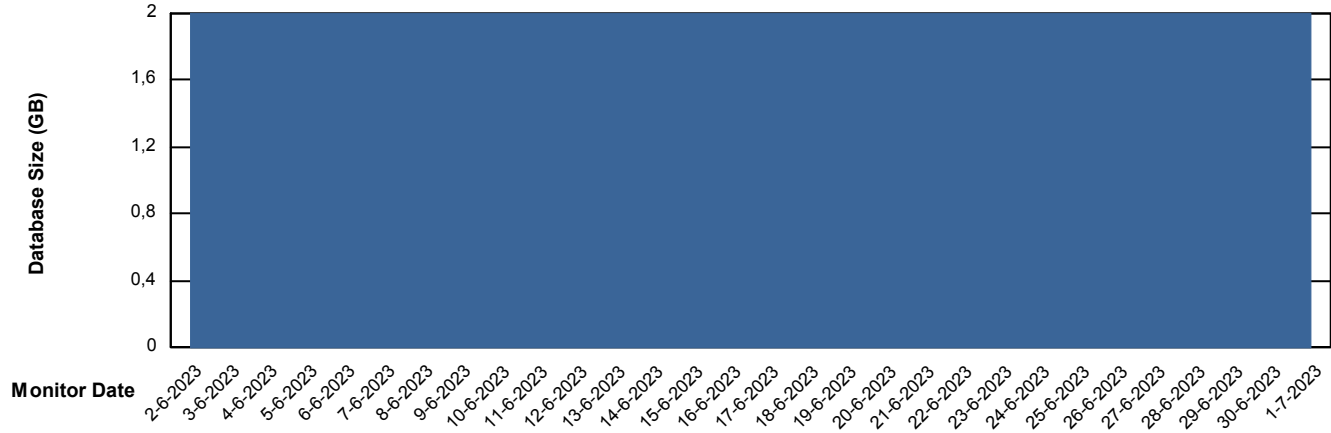

Database Performance DFDDDBBI_Production

DB Processes Max 500

Weekly SLA Customer Report

Customer DFD_Production
Database ID 39

DATABASE SIZE DFDDDB_Production

Database growth over last month

DATABASE SIZE DFDDDBI_Production