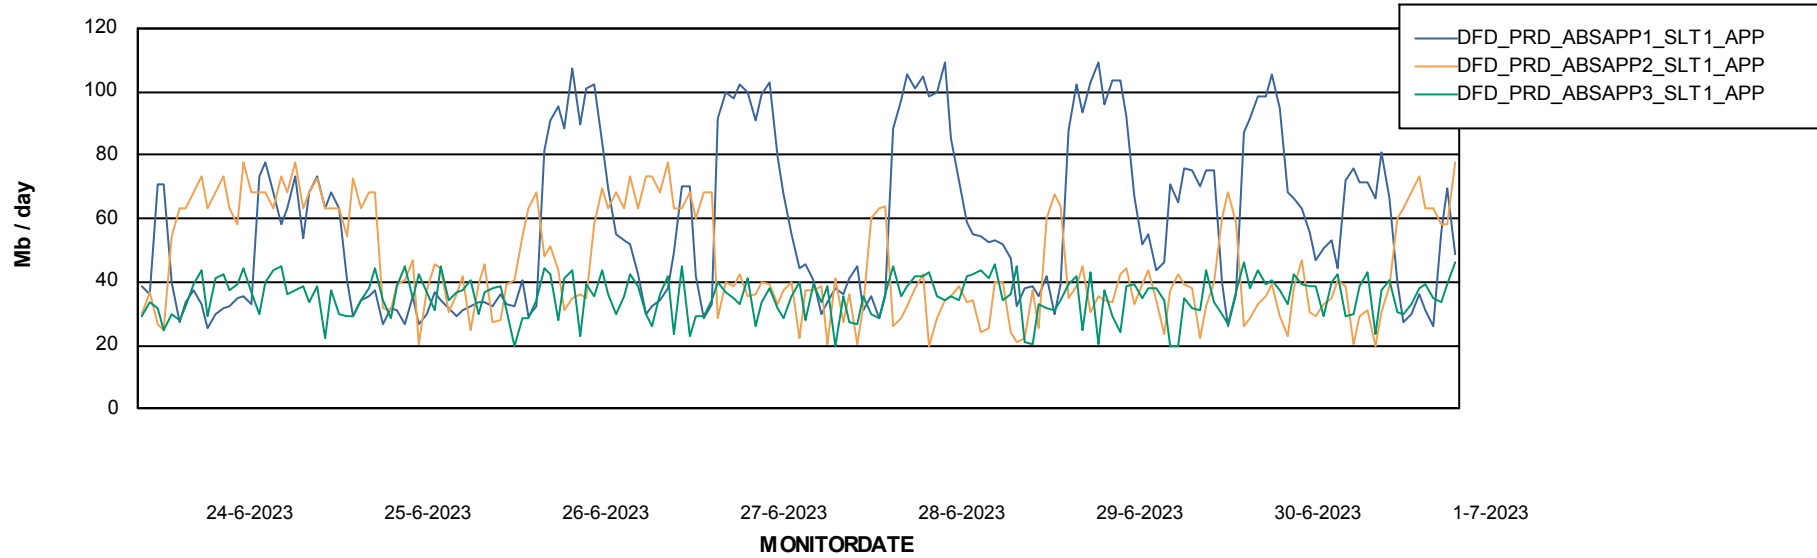

ABSSolute Application Server Services

Avg memory used per ABS Server Service