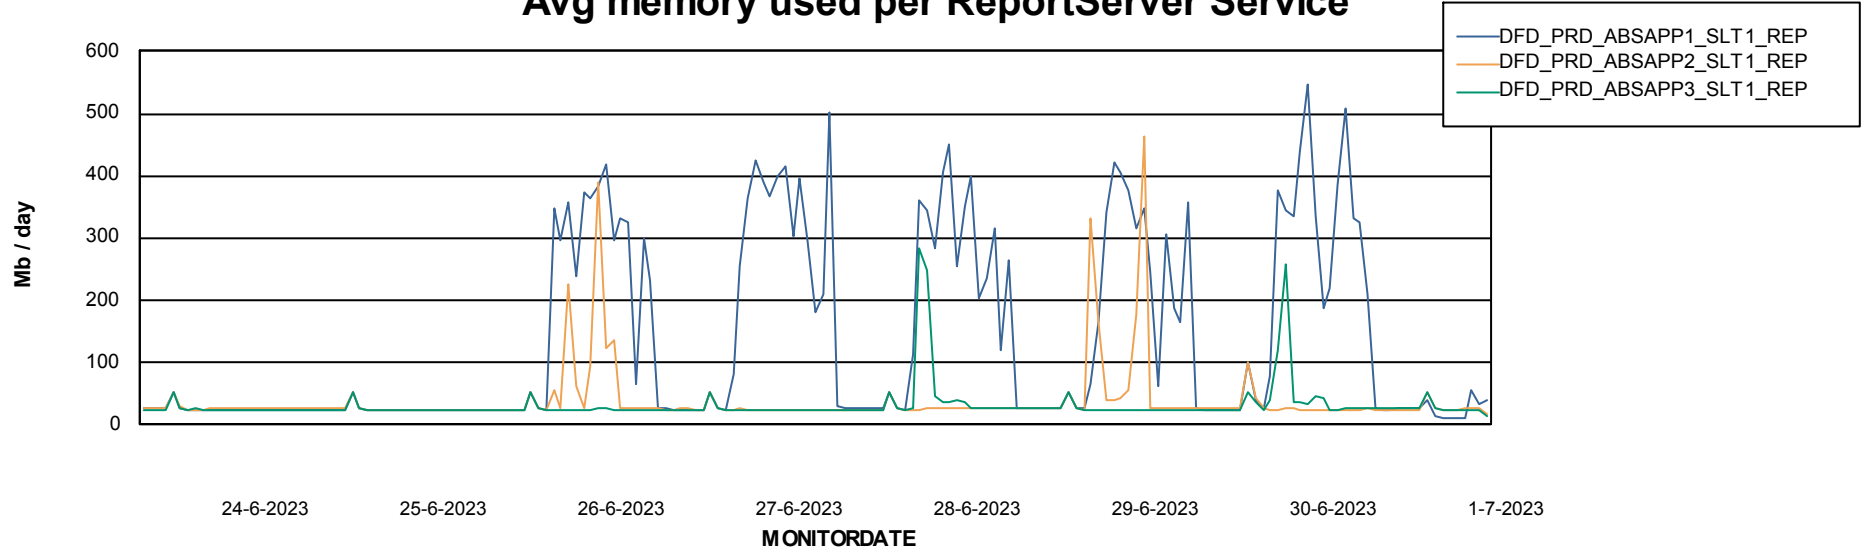

ABSSolute Application ReportServer Services

Avg memory used per ReportServer Service