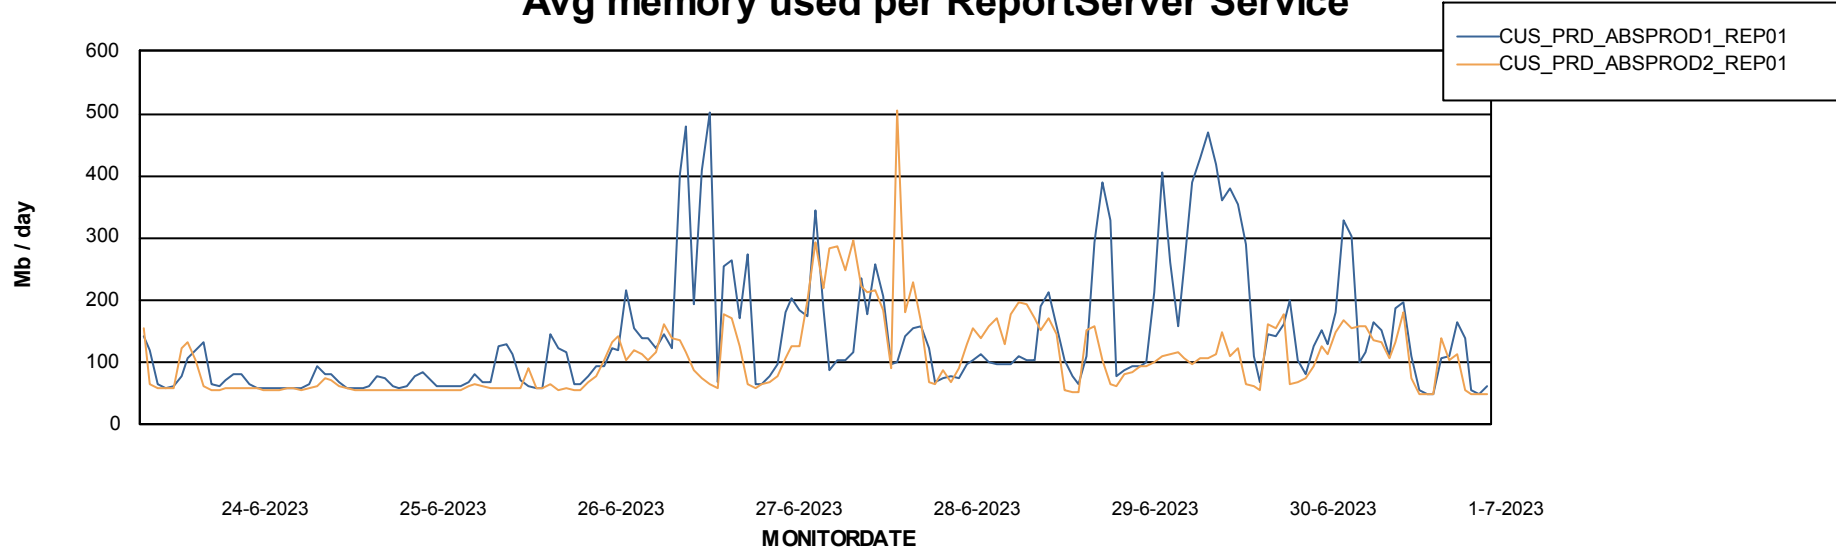

Avg users per day per ABS server

Weekly SLA Customer Report

Customer CUS_Production (24/7)
Database ID 131

ABSSolute Application ReportServer Services

Avg memory used per ReportServer Service

Weekly SLA Customer Report