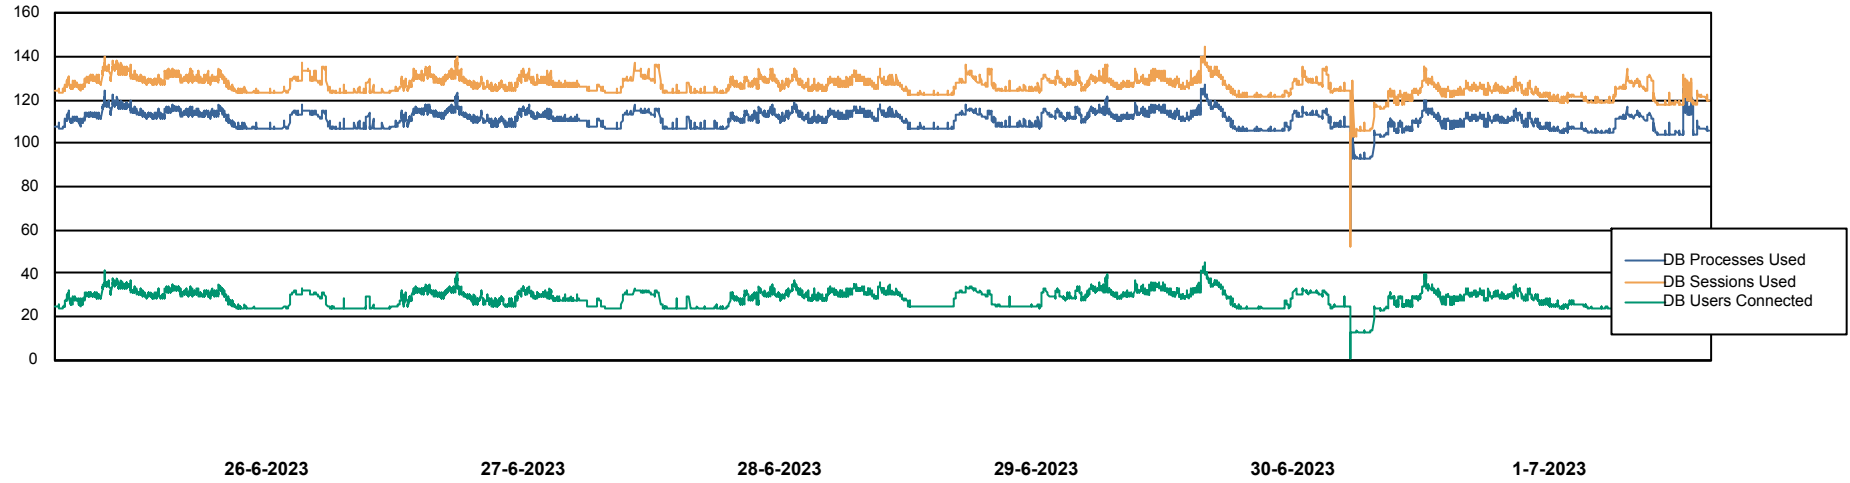

Weekly SLA Customer Report

Customer CUS_Production (24/7)
Database ID 131

Harddisk Usage CUS_PRD_ABSWEBPROD

	Free disk space on C: (%)	Total disk space on C: (Gb)	Used disk space on C: (Gb)
1-7-2023	90	199	20
30-6-2023	90	199	20
29-6-2023	90	199	20
28-6-2023	90	199	20
27-6-2023	90	199	20
26-6-2023	90	199	20
25-6-2023	90	199	20

Weekly SLA Customer Report

Customer CUS_Production (24/7)
Database ID 131

Database Performance CUS_ProdDB_Primary

Weekly SLA Customer Report

Customer CUS_Production (24/7)
Database ID 131

Database Performance CUS_ProdDB_Standby