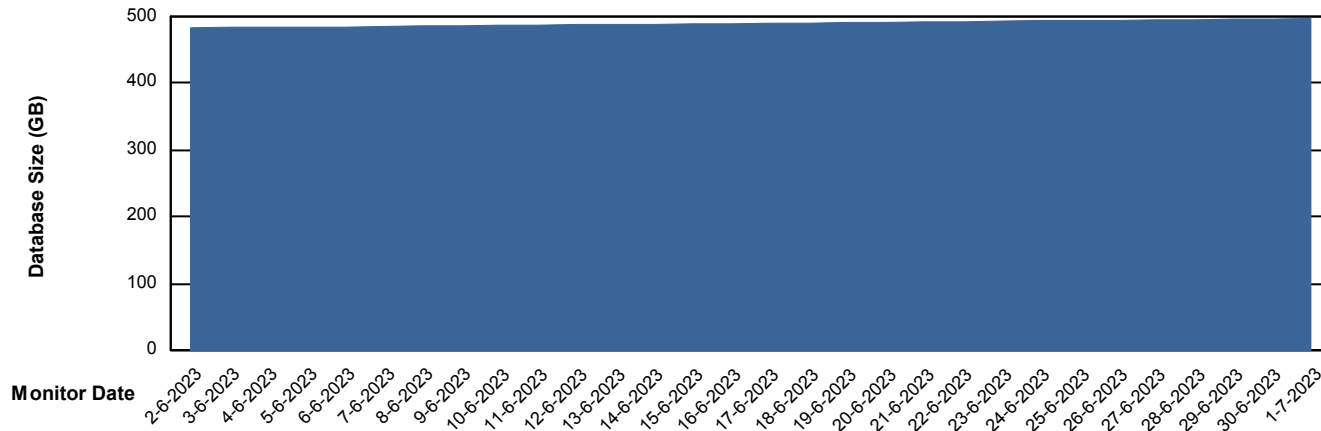

DATABASE SIZE CUS_ProdDB_Primary

Database growth over last month