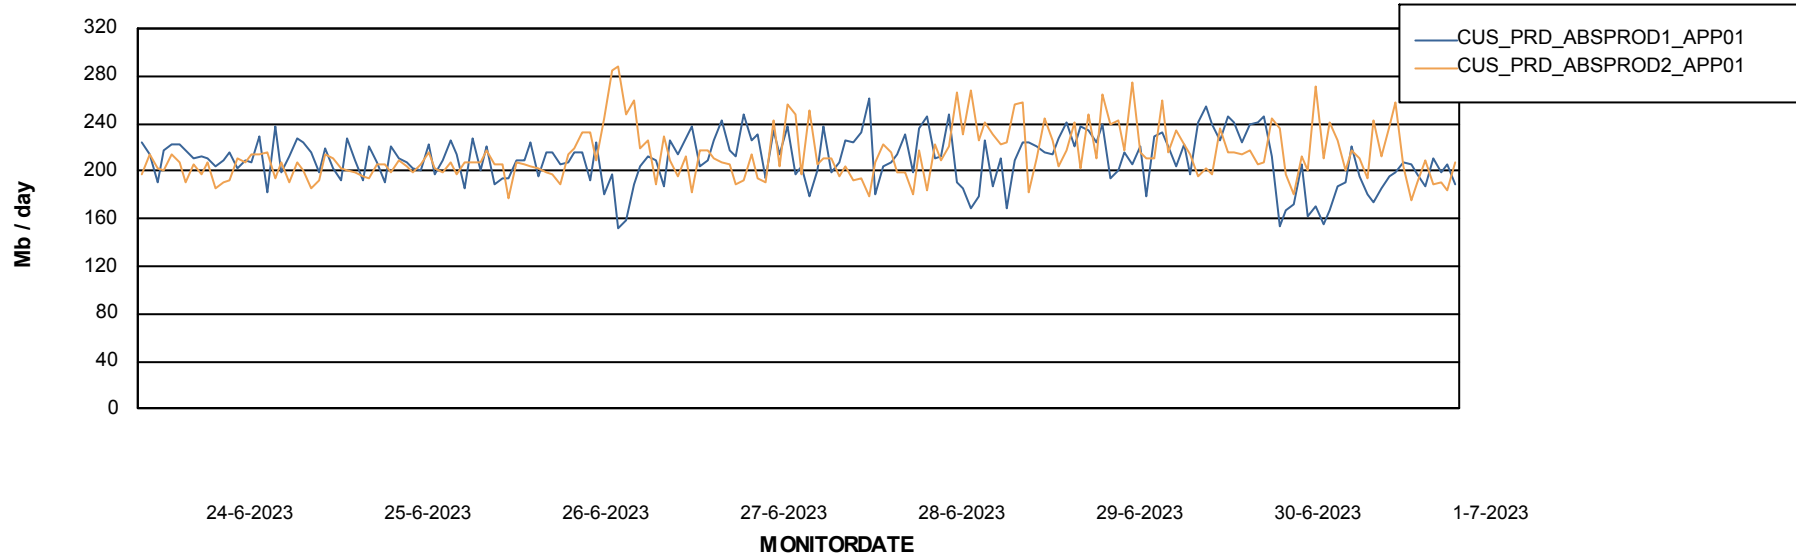

Standby Database Health CUS_Production (24/7)

Recovery lag for last 7 days

Weekly SLA Customer Report

Customer CUS_Production (24/7)
Database ID 131

ABSSolute Application Server Services

Avg memory used per ABS Server Service