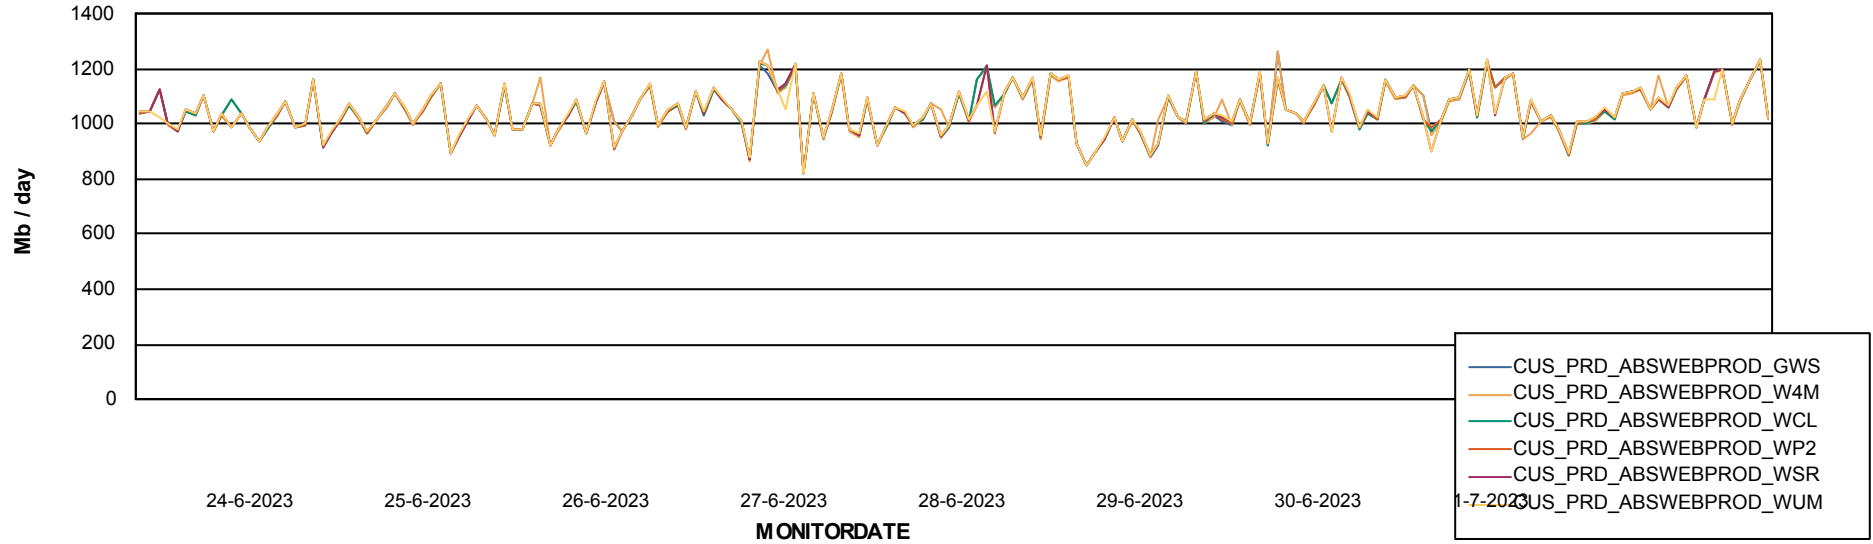

ABSSolute Web Component Services

Avg memory used per ABS Web component