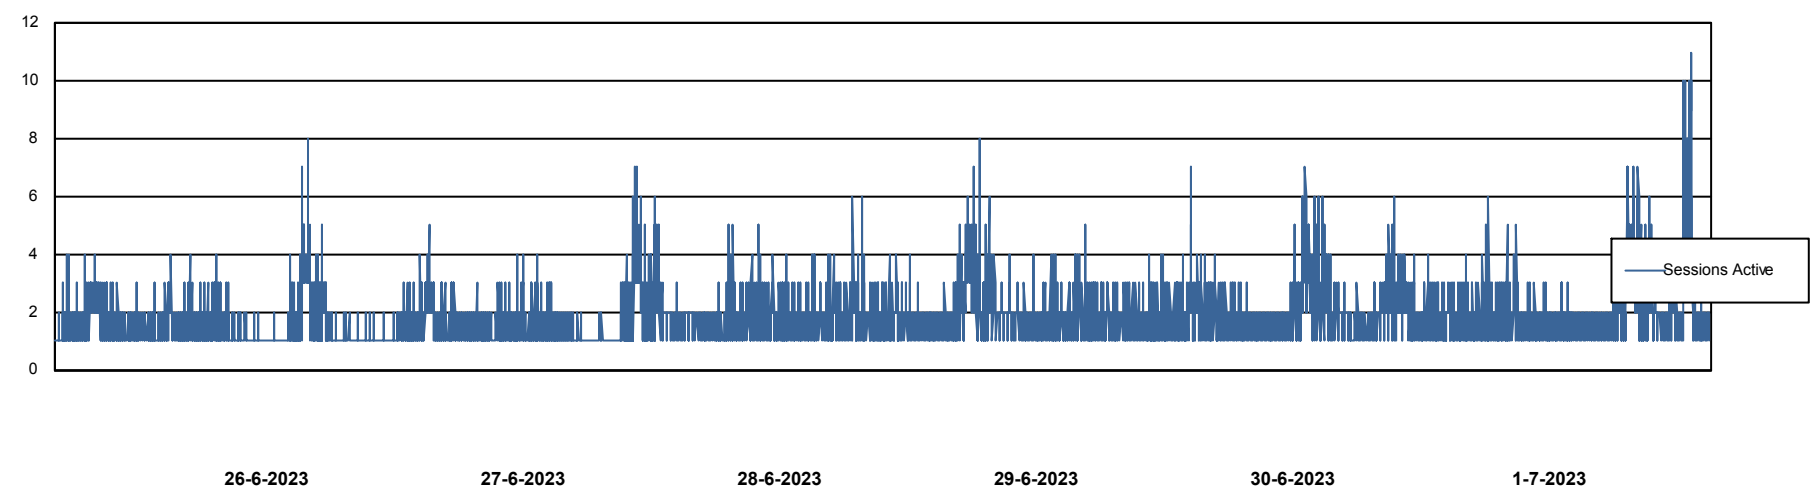

Weekly SLA Customer Report

Customer CUS_Production (24/7)
Database ID 131

Harddisk Usage CUS_PRD_ABSWEBPROD

	Free disk space on C: (%)	Total disk space on C: (Gb)	Used disk space on C: (Gb)
1-7-2023	90	199	20
30-6-2023	90	199	20
29-6-2023	90	199	20
28-6-2023	90	199	20
27-6-2023	90	199	20
26-6-2023	90	199	20
25-6-2023	90	199	20

Weekly SLA Customer Report

Customer CUS_Production (24/7)
Database ID 131

Database Performance CUS_ProdDB_Primary

Weekly SLA Customer Report

Customer CUS_Production (24/7)
Database ID 131

Database Performance CUS_ProdDB_Standby