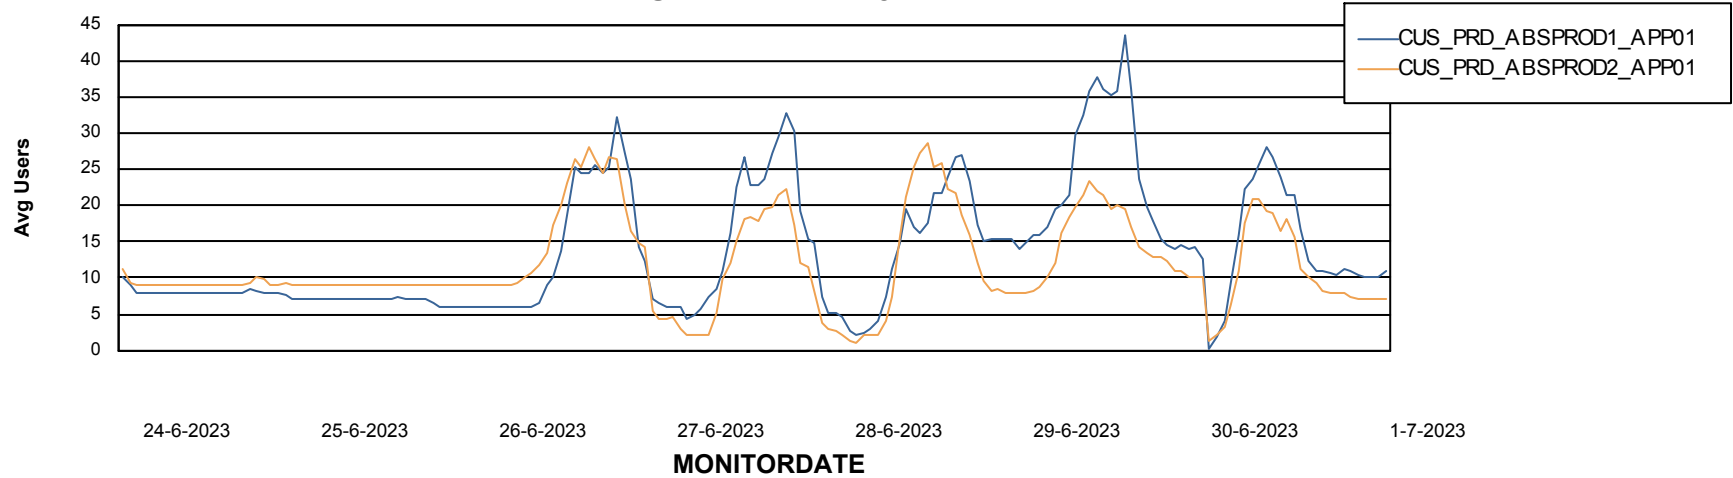

Standby Database Health CUS_Production (24/7)

Recovery lag for last 7 days

Weekly SLA Customer Report

Customer CUS_Production (24/7)
Database ID 131

ABSSolute Application Server Services

Avg memory used per ABS Server Service

Avg users per day per ABS server

Weekly SLA Customer Report

Customer CUS_Production (24/7)
Database ID 131

ABSSolute Application ReportServer Services

Avg memory used per ReportServer Service

Weekly SLA Customer Report