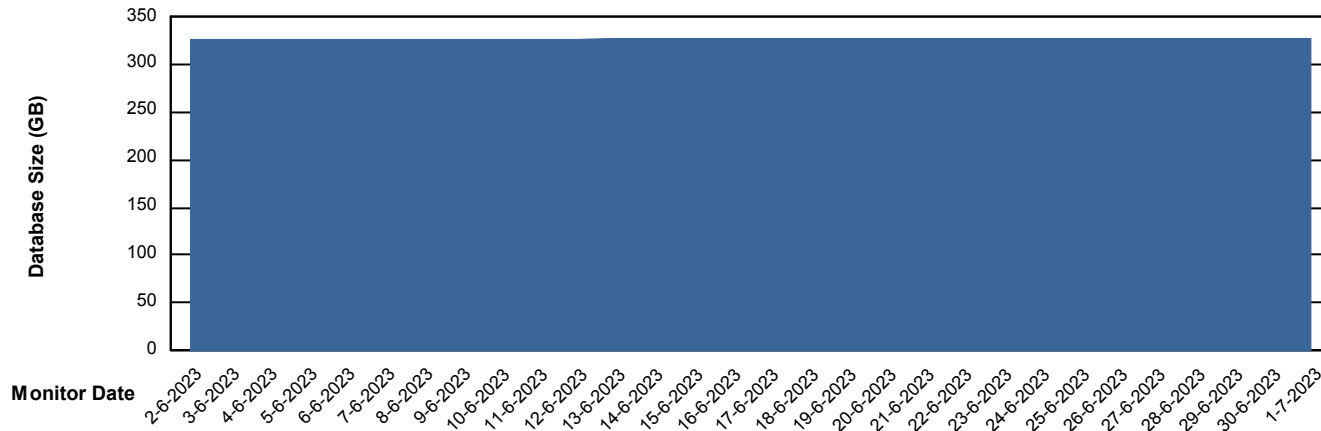

DATABASE SIZE CLODB_PRD_CLO-ORA01

Database growth over last month