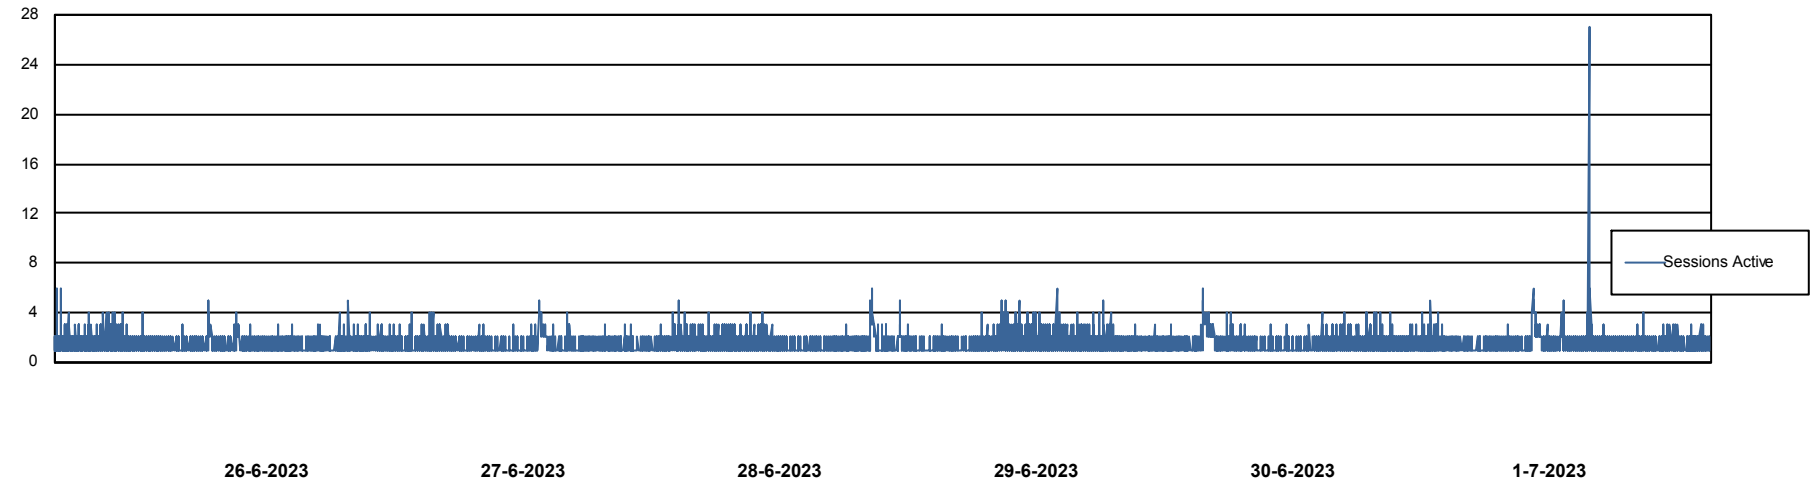

Database Performance CLODB_PRD_CLO-ORA01