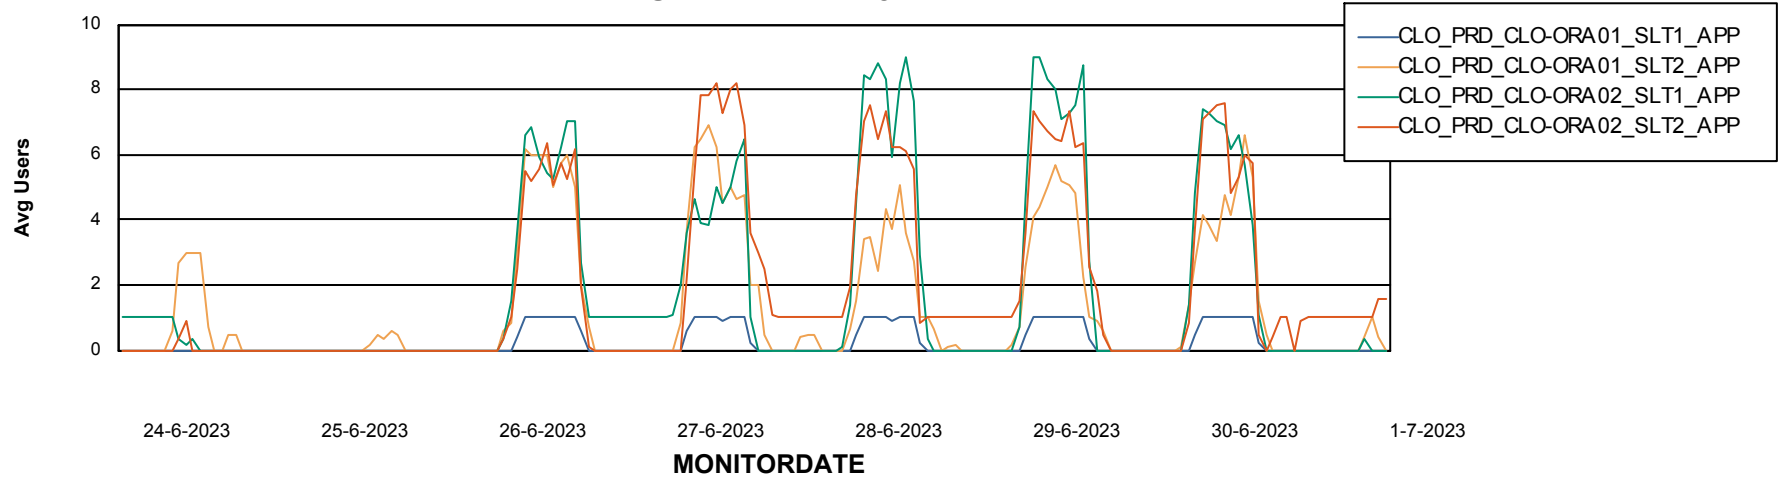

Avg users per day per ABS server