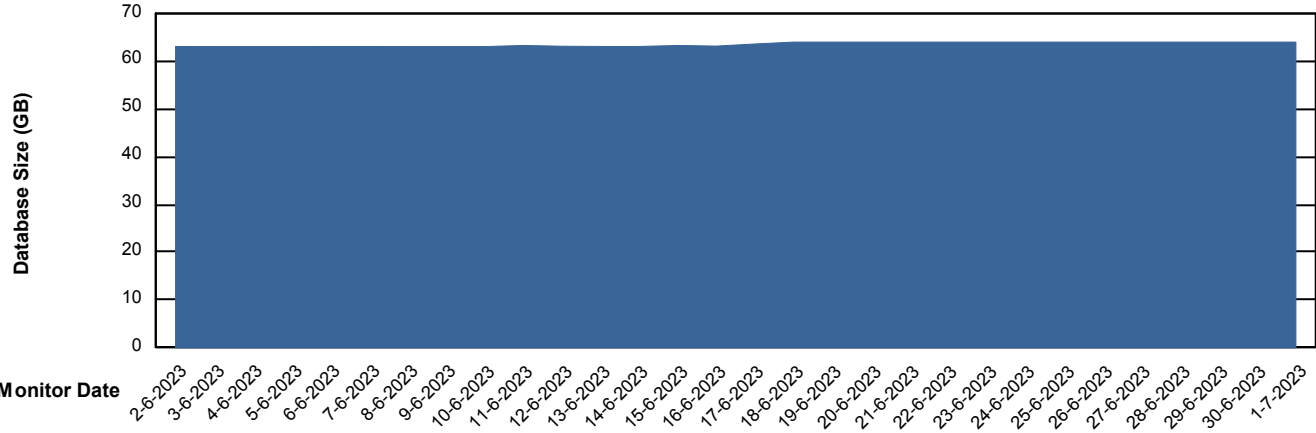

Weekly SLA Customer Report

Customer CIW Production
Database ID 45

Database Performance CIWDB_Production

Weekly SLA Customer Report

Customer CIW Production
Database ID 45

Database Performance CIWDB_Standby

Weekly SLA Customer Report

Customer CIW Production
 Database ID 45

DATABASE SIZE CIWDB_Production

Database growth over last month

Database Tablespace CIWDB_Production

Date	Tablespace Name	Filesize (Gb)	Usedsize (Gb)	Percentage free
1-7-2023	ABSDATA	58	49	16
	INDX	12	7	42
30-6-2023	ABSDATA	58	49	16
	INDX	12	7	42
29-6-2023	ABSDATA	58	49	16
	INDX	12	7	42
28-6-2023	ABSDATA	58	49	16
	INDX	12	7	42
27-6-2023	ABSDATA	58	49	16
	INDX	12	7	42
26-6-2023	ABSDATA	58	49	16
	INDX	12	7	42
25-6-2023	ABSDATA	58	49	16
	INDX	12	7	42