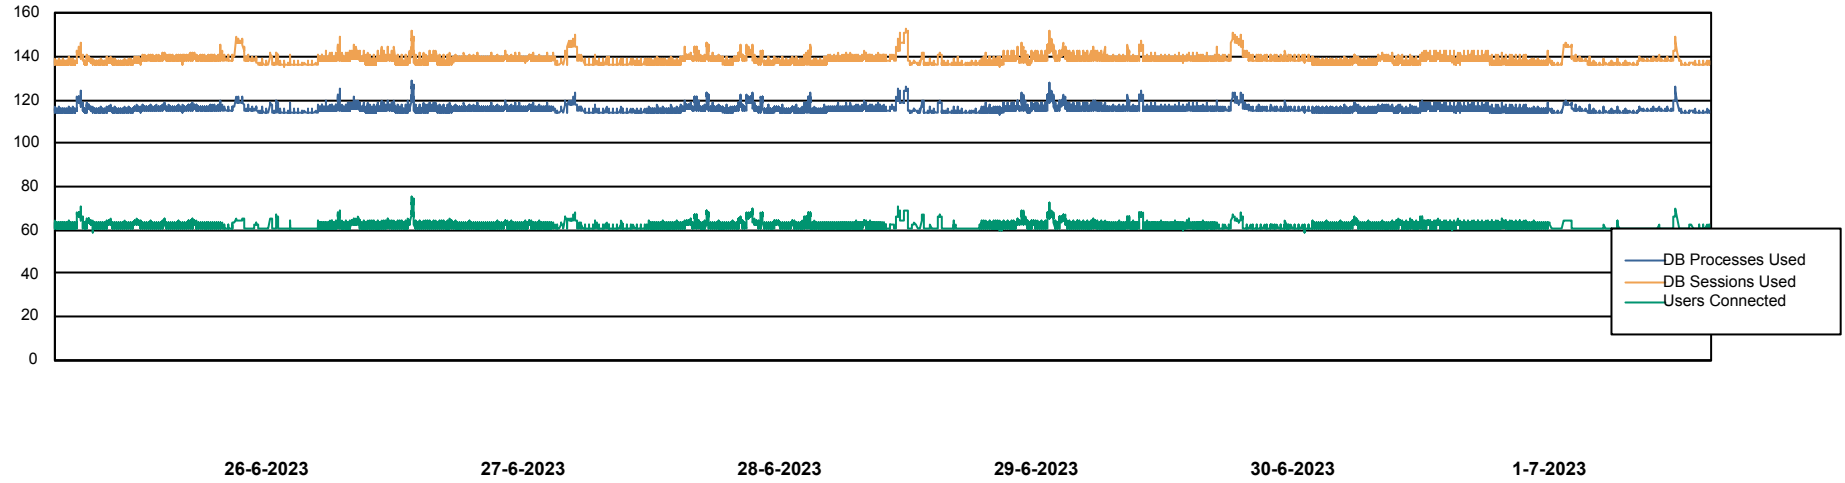

Harddisk Usage CIW_PRD_ORACLE2

	Free disk space on c: (%)	Total disk space on c: (Gb)	Free disk space on d: (%)	Total disk space on d: (Gb)	Free disk space on e: (%)	Total disk space on e: (Gb)
30-6-2023	87	701	27	700	98	830
29-6-2023	87	701	27	700	98	830
28-6-2023	87	701	28	700	98	830
27-6-2023	87	701	28	700	98	830
26-6-2023	87	701	28	700	98	830
25-6-2023	87	701	28	700	98	830

Weekly SLA Customer Report

Customer CIW Production
Database ID 45

Database Performance CIWDB_Production

Weekly SLA Customer Report

Customer CIW Production
Database ID 45

Database Performance CIWDB_Standby

Weekly SLA Customer Report