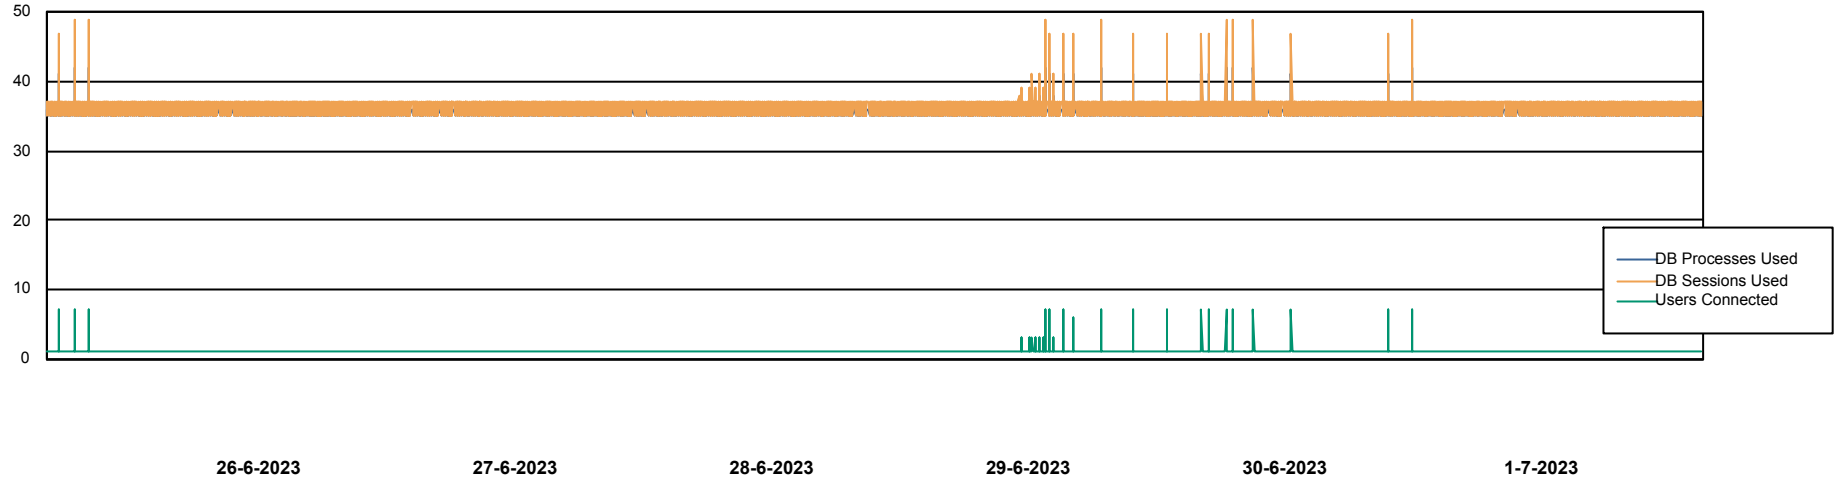

Weekly SLA Customer Report

Customer CIW Production
Database ID 45

Database Performance CIWDB_Production

Weekly SLA Customer Report

Customer CIW Production
Database ID 45

Database Performance CIWDB_Standby

Weekly SLA Customer Report

Customer CIW Production
 Database ID 45

DATABASE SIZE CIWDB_Production

Database growth over last month

Database Tablespace CIWDB_Production

Date	Tablespace Name	Filesize (Gb)	Usedsize (Gb)	Percentage free
1-7-2023	ABSDATA	58	49	16
	INDX	12	7	42
30-6-2023	ABSDATA	58	49	16
	INDX	12	7	42
29-6-2023	ABSDATA	58	49	16
	INDX	12	7	42
28-6-2023	ABSDATA	58	49	16
	INDX	12	7	42
27-6-2023	ABSDATA	58	49	16
	INDX	12	7	42
26-6-2023	ABSDATA	58	49	16
	INDX	12	7	42
25-6-2023	ABSDATA	58	49	16
	INDX	12	7	42