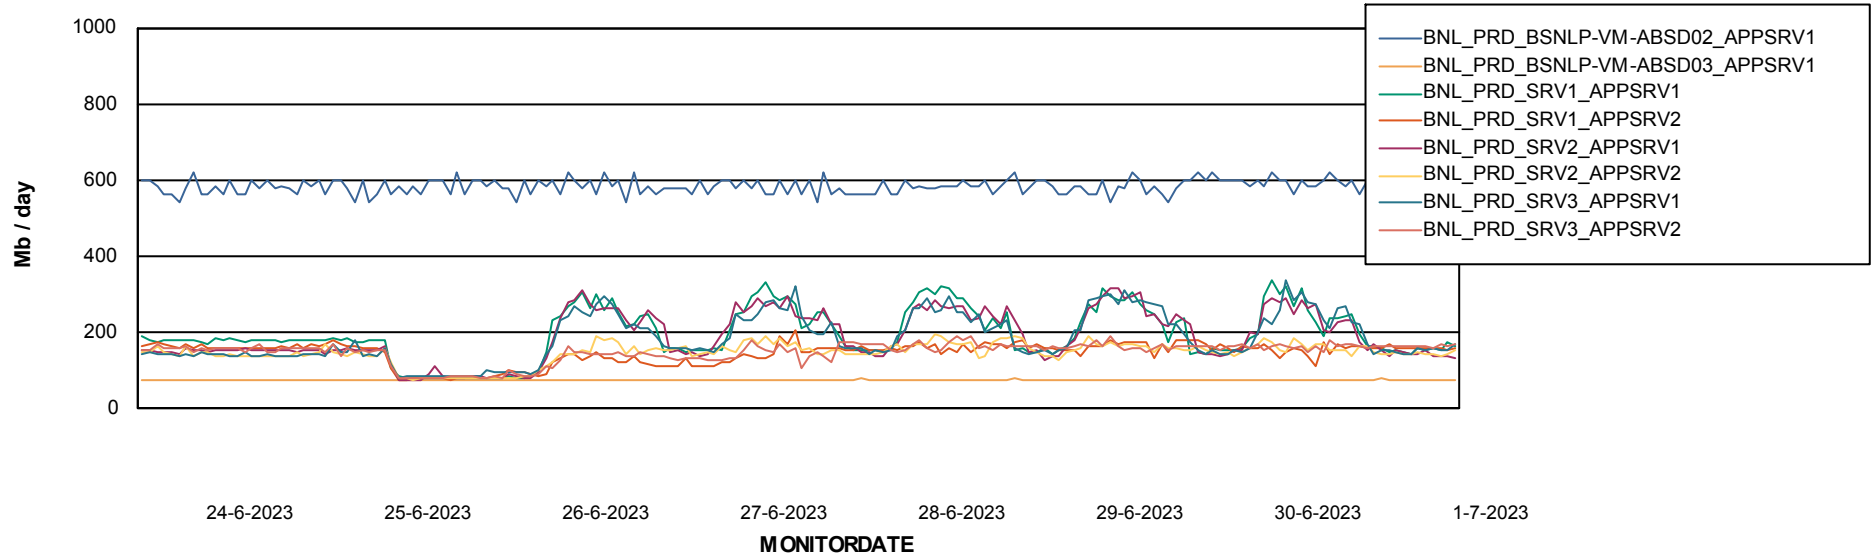

Database growth over last month

Weekly SLA Customer Report

Customer BNL_Production
 Database ID 83

Database Tablespace BNLDB_Production_New

Date	Tablespace Name	Filesize (Gb)	Usedsize (Gb)	Percentage free
1-7-2023	ABSDATA	105	64	39
	INDX	200	130	35
30-6-2023	ABSDATA	105	64	39
	INDX	200	130	35
29-6-2023	ABSDATA	105	64	39
	INDX	200	130	35
28-6-2023	ABSDATA	105	64	39
	INDX	200	130	35
27-6-2023	ABSDATA	105	64	39
	INDX	200	130	35
26-6-2023	ABSDATA	105	64	39
	INDX	200	130	35
25-6-2023	ABSDATA	105	64	39
	INDX	200	130	35

Standby Database Health BNL_Production

Recovery lag for last 7 days

Weekly SLA Customer Report

Customer BNL_Production
Database ID 83

ABSolute Application Server Services

Avg memory used per ABS Server Service

Avg users per day per ABS server

Weekly SLA Customer Report

Customer BNL_Production
Database ID 83

ABSolute Web Component Services

Avg memory used per ReportServer Service

Weekly SLA Customer Report

Customer BNL_Production
Database ID 83