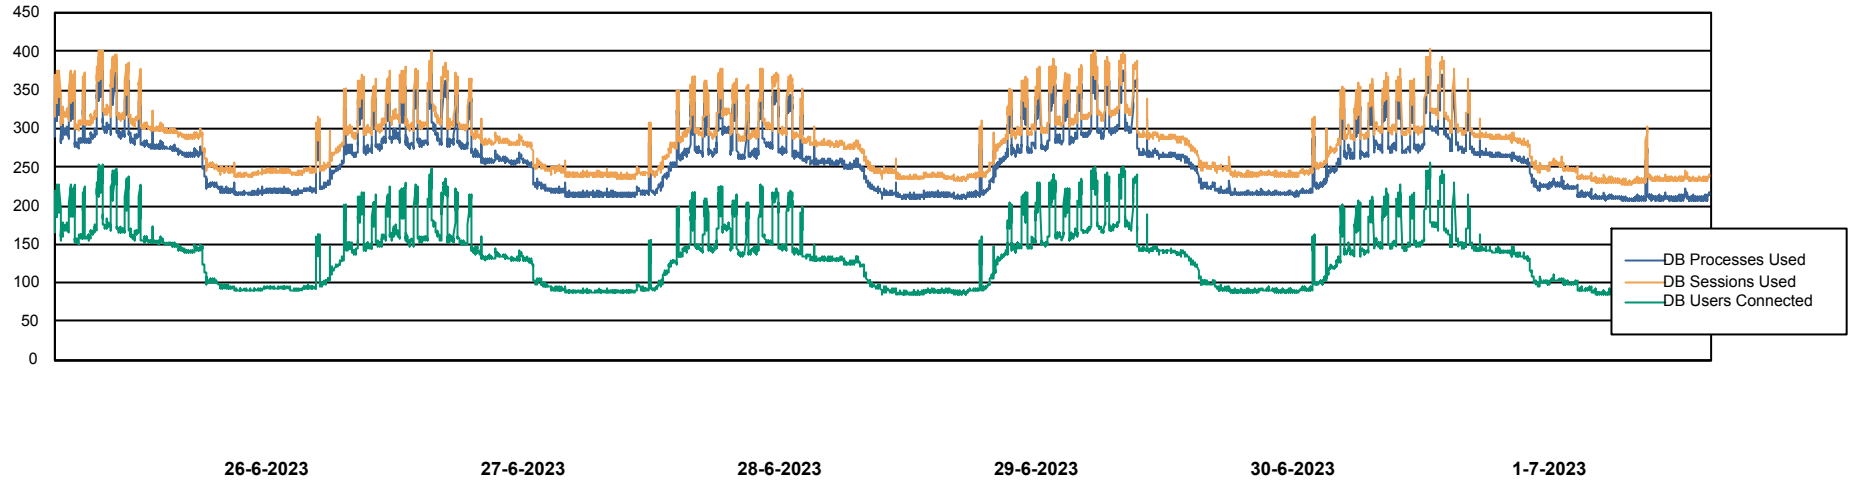

Weekly SLA Customer Report

Customer BNL_Production
Database ID 83

Database Performance BNL_EMCC

Weekly SLA Customer Report

Customer BNL_Production
Database ID 83

Database Performance BNLDB_Production_New

Weekly SLA Customer Report

Customer BNL_Production
Database ID 83

Database Performance BNLDB_Standby

Weekly SLA Customer Report

Customer BNL_Production
Database ID 83

DATABASE SIZE BNL_EMCC

Database growth over last month

DATABASE SIZE BNLDB_Production_New