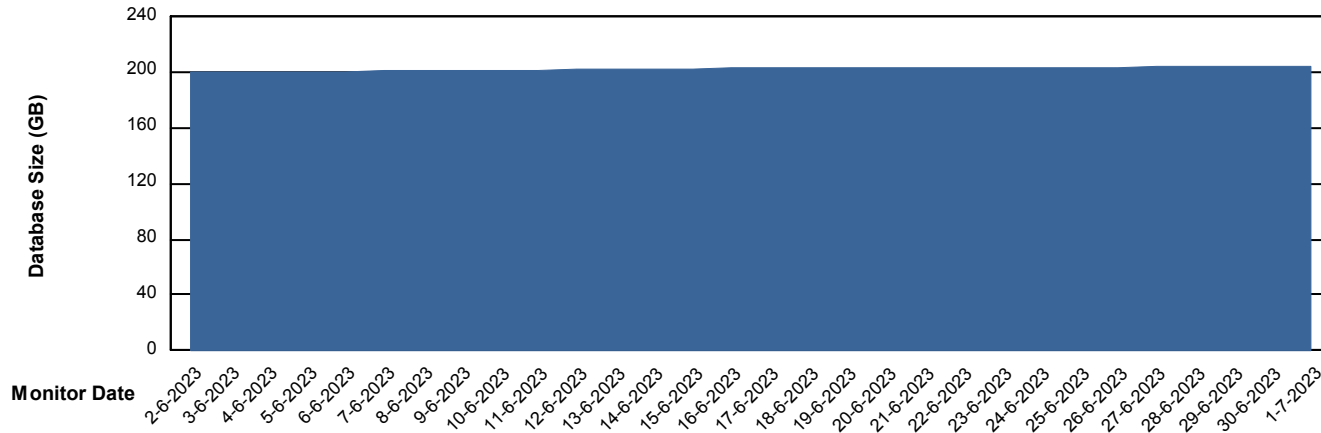

Weekly SLA Customer Report

Customer BNL_Production
Database ID 83

Database Performance BNL_EMCC

Weekly SLA Customer Report

Customer BNL_Production
Database ID 83

Database Performance BNLDB_Production_New

Weekly SLA Customer Report

Customer BNL_Production
Database ID 83

Database Performance BNLDB_Standby

Weekly SLA Customer Report

Customer BNL_Production
Database ID 83

DATABASE SIZE BNL_EMCC

Database growth over last month

DATABASE SIZE BNLDB_Production_New

Database growth over last month

Weekly SLA Customer Report

Customer BNL_Production
 Database ID 83

Database Tablespace BNLDB_Production_New

Date	Tablespace Name	Filesize (Gb)	Usedsize (Gb)	Percentage free
1-7-2023	ABSDATA	105	64	39
	INDX	200	130	35
30-6-2023	ABSDATA	105	64	39
	INDX	200	130	35
29-6-2023	ABSDATA	105	64	39
	INDX	200	130	35
28-6-2023	ABSDATA	105	64	39
	INDX	200	130	35
27-6-2023	ABSDATA	105	64	39
	INDX	200	130	35
26-6-2023	ABSDATA	105	64	39
	INDX	200	130	35
25-6-2023	ABSDATA	105	64	39
	INDX	200	130	35