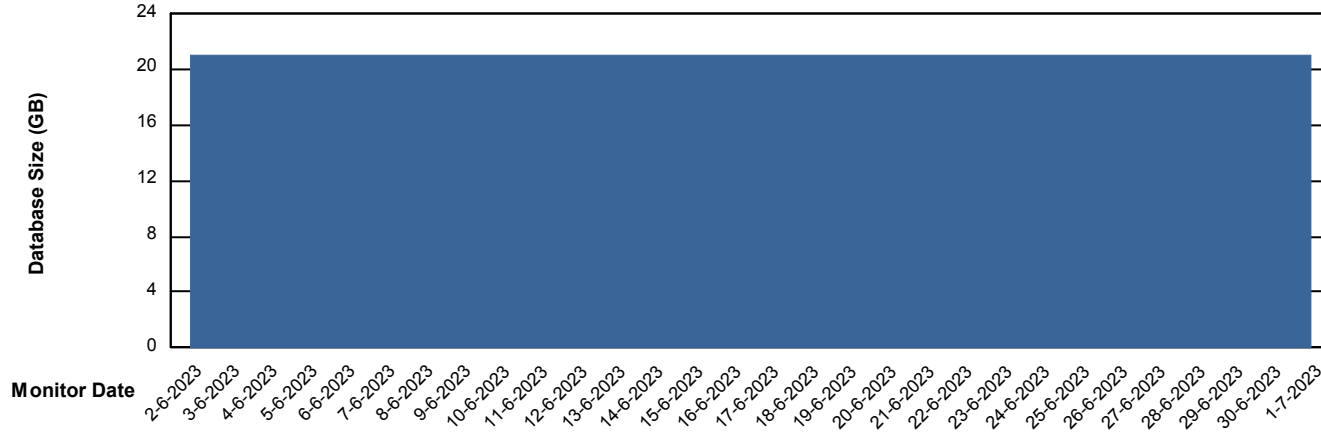

Weekly SLA Customer Report

Customer BNL_Production
Database ID 83

Database Performance BNL_EMCC

Weekly SLA Customer Report

Customer BNL_Production
Database ID 83

Database Performance BNLDB_Production_New

Weekly SLA Customer Report

Customer BNL_Production
Database ID 83

Database Performance BNLDB_Standby

Weekly SLA Customer Report

Customer BNL_Production
Database ID 83

DATABASE SIZE BNL_EMCC

Database growth over last month

DATABASE SIZE BNLDB_Production_New

Database growth over last month

Weekly SLA Customer Report

Customer BNL_Production
 Database ID 83

Database Tablespace BNLDB_Production_New

Date	Tablespace Name	Filesize (Gb)	Usedsize (Gb)	Percentage free
1-7-2023	ABSDATA	105	64	39
	INDX	200	130	35
30-6-2023	ABSDATA	105	64	39
	INDX	200	130	35
29-6-2023	ABSDATA	105	64	39
	INDX	200	130	35
28-6-2023	ABSDATA	105	64	39
	INDX	200	130	35
27-6-2023	ABSDATA	105	64	39
	INDX	200	130	35
26-6-2023	ABSDATA	105	64	39
	INDX	200	130	35
25-6-2023	ABSDATA	105	64	39
	INDX	200	130	35