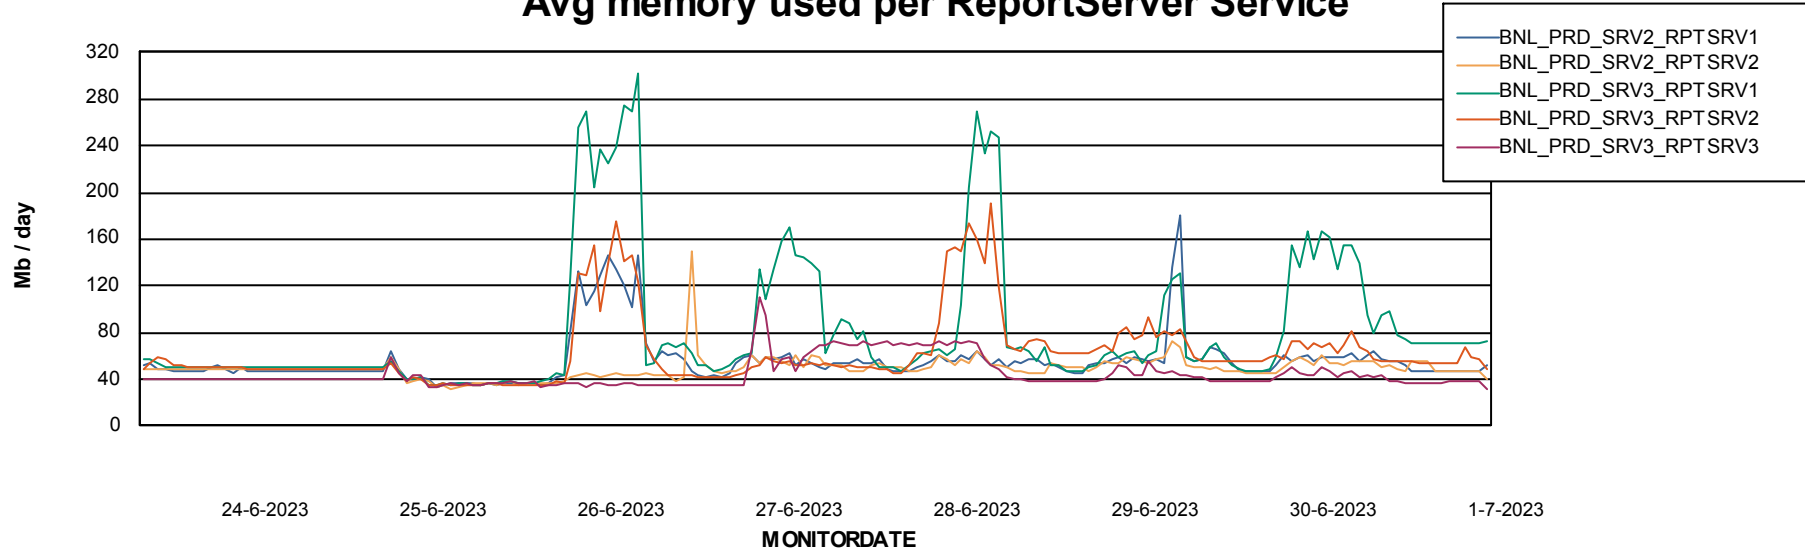

Avg users per day per ABS server

Weekly SLA Customer Report

Customer BNL_Production
Database ID 83

ABSolute Web Component Services

Avg memory used per ReportServer Service

Weekly SLA Customer Report

Customer BNL_Production
Database ID 83