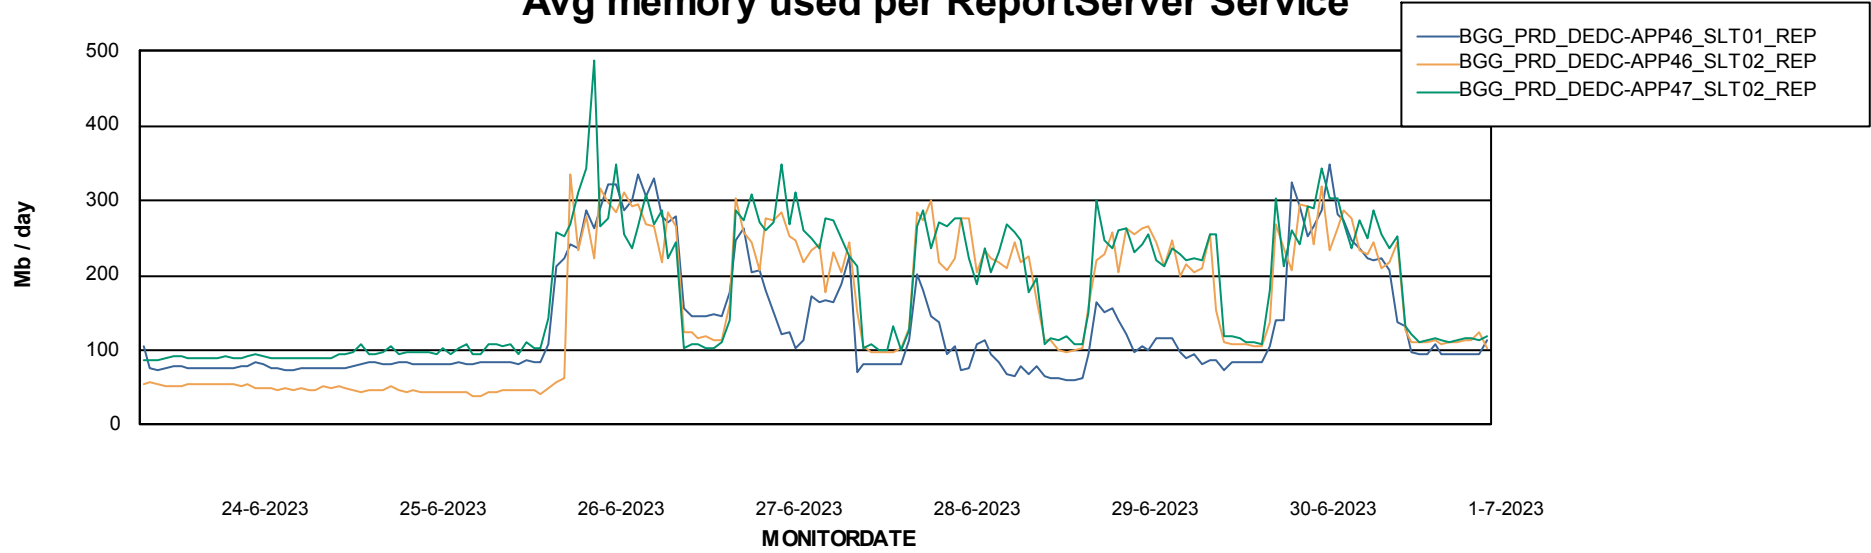

ABSSolute Application ReportServer Services

Avg memory used per ReportServer Service