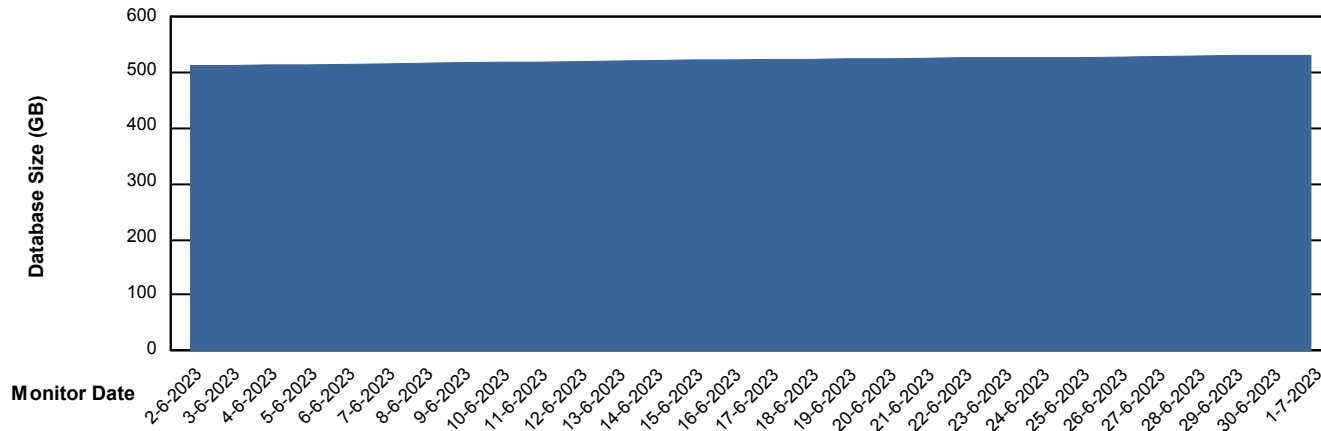

DATABASE SIZE BGG_PRD_DEDC-DB07_DB_Production

Database growth over last month