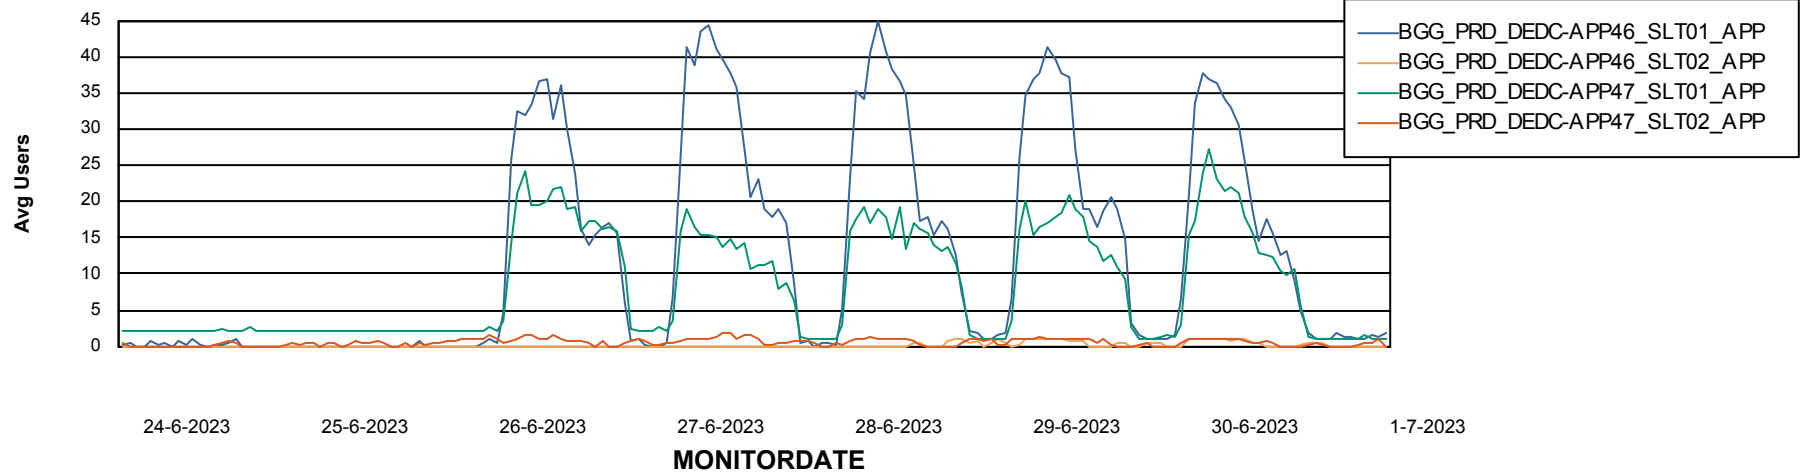

Avg users per day per ABS server