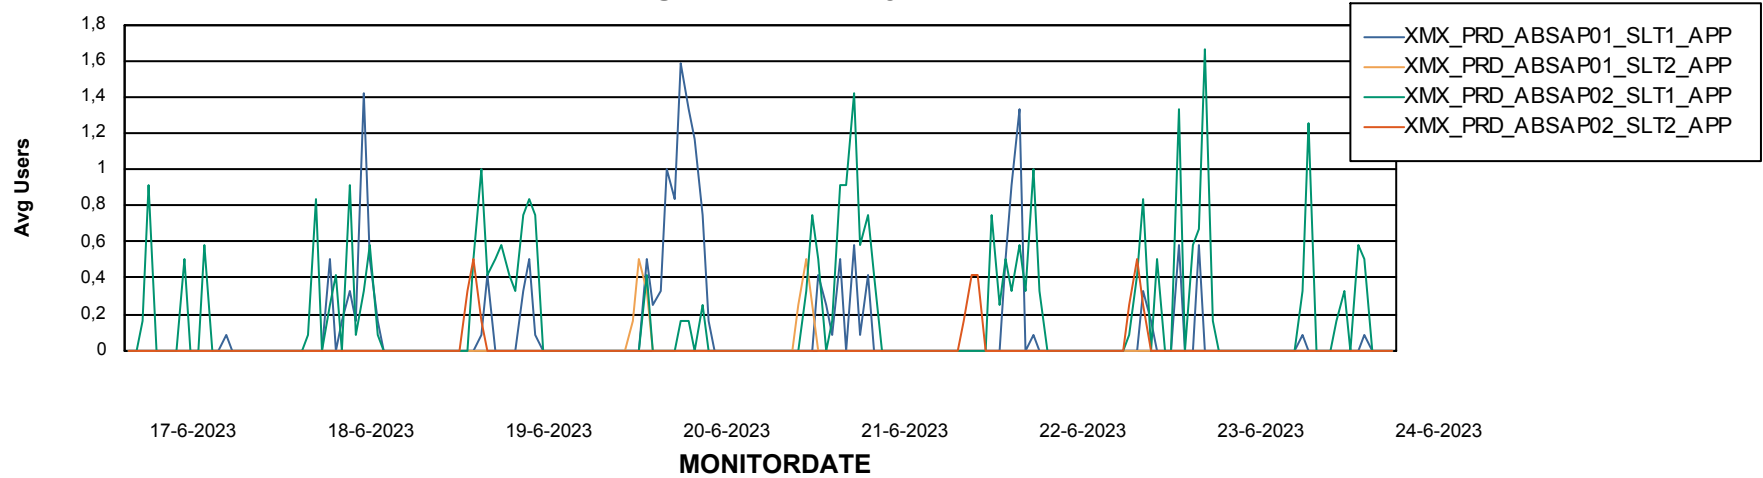

Avg users per day per ABS server