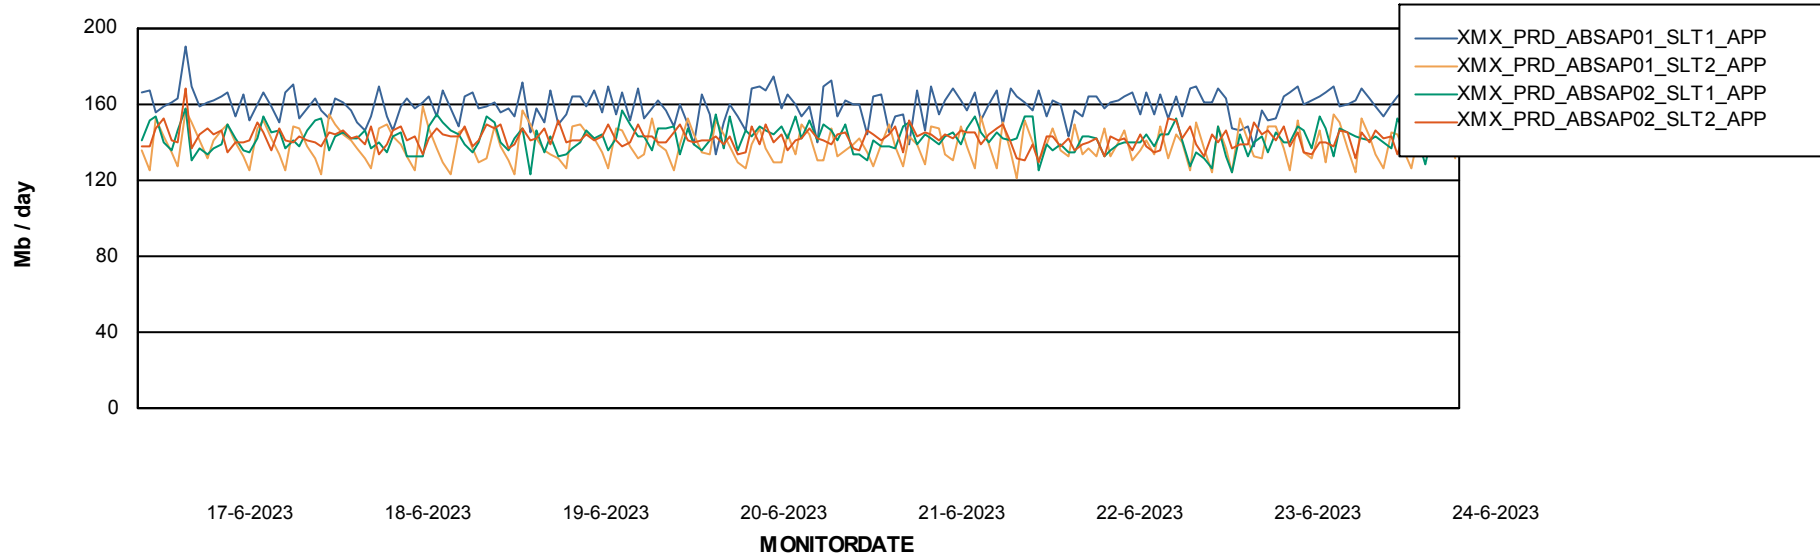

ABSolute Application Server Services

Avg memory used per ABS Server Service