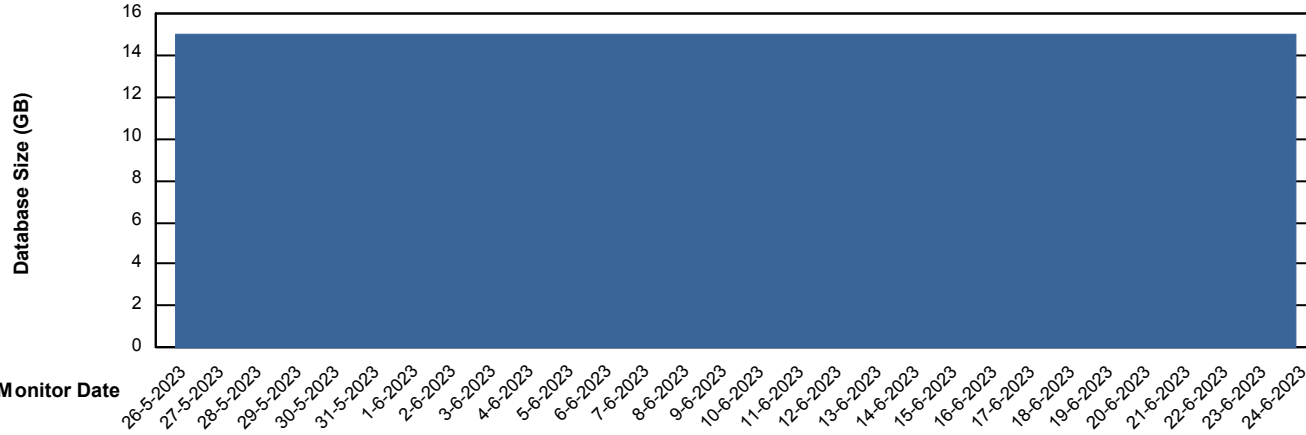

DB Processes Max 1,000
DB Processes Max 0
DB Processes Max 4

Weekly SLA Customer Report

Customer XMX Production (24/7)
 Database ID 146

DATABASE SIZE XMX_PROD_ABSDB01_PRDB

Database growth over last month

Database Tablespace XMX_PROD_ABSDB01_PRDB