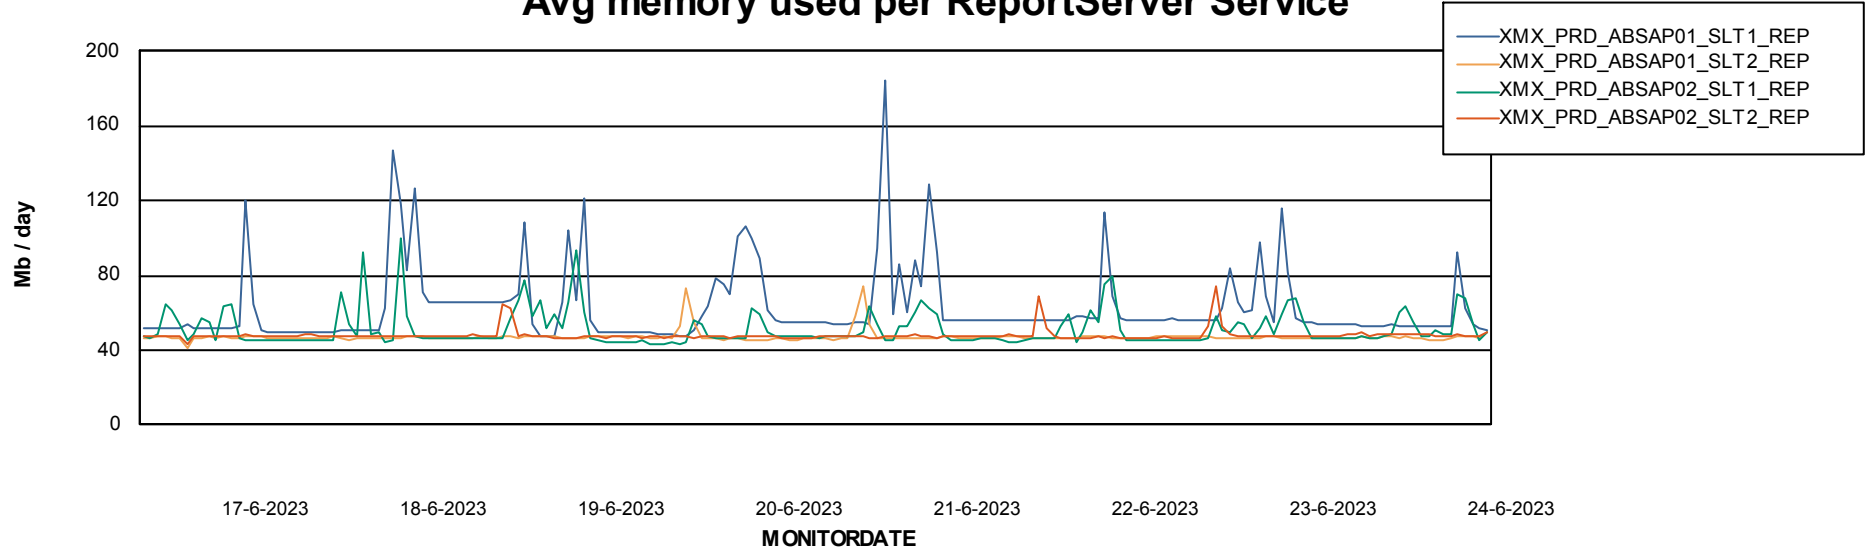

Weekly SLA Customer Report

Customer XMX Production (24/7)
Database ID 146

Standby Database Health XMX Production (24/7)

Recovery lag for last 7 days

Weekly SLA Customer Report

Customer XMX Production (24/7)
Database ID 146

ABSolute Application Server Services

Avg memory used per ABS Server Service

Avg users per day per ABS server

Weekly SLA Customer Report

Customer XMX Production (24/7)
Database ID 146

ABSSolute Application ReportServer Services

Avg memory used per ReportServer Service

Weekly SLA Customer Report

Customer XMX Production (24/7)
Database ID 146

ABSolute Web Component Services

Avg memory used per ABS Web component

Weekly SLA Customer Report