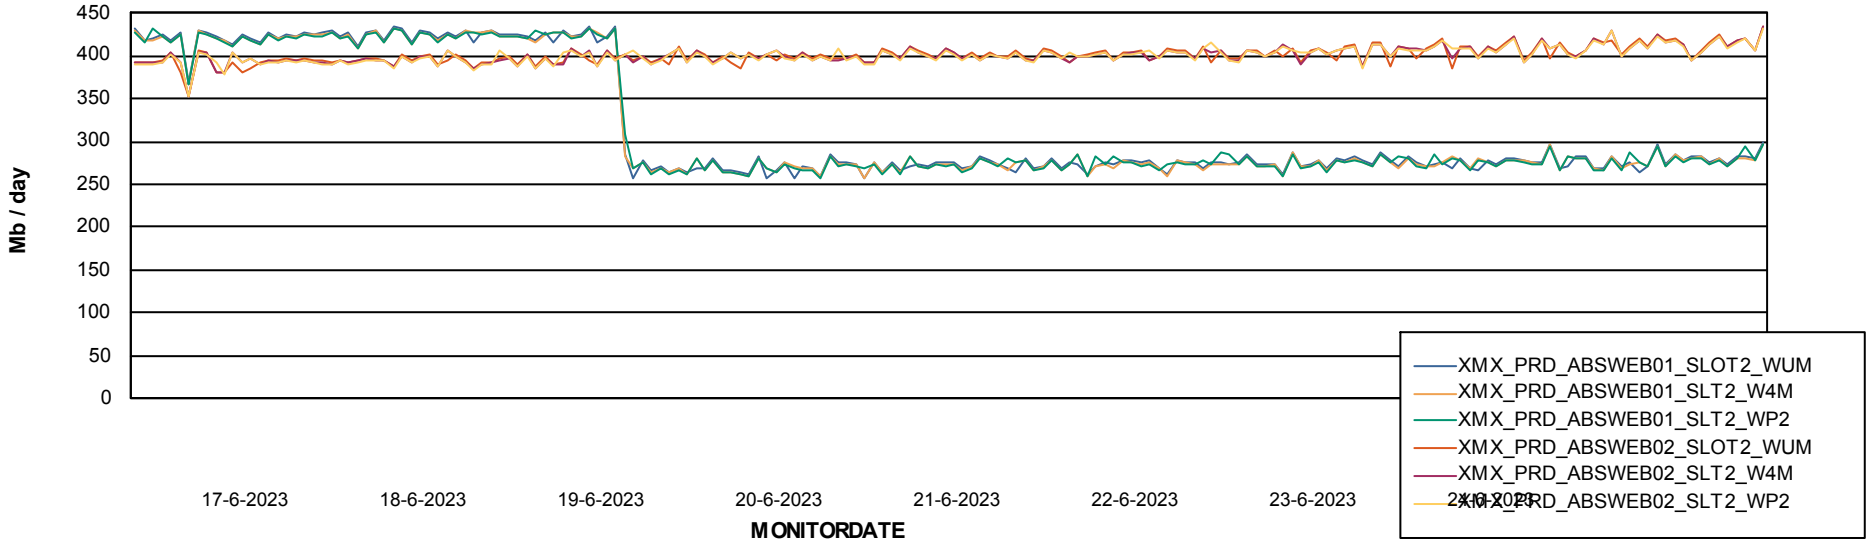

Avg memory used per ReportServer Service

Weekly SLA Customer Report

Customer XMX Production (24/7)
Database ID 146

ABSolute Web Component Services

Avg memory used per ABS Web component

Weekly SLA Customer Report