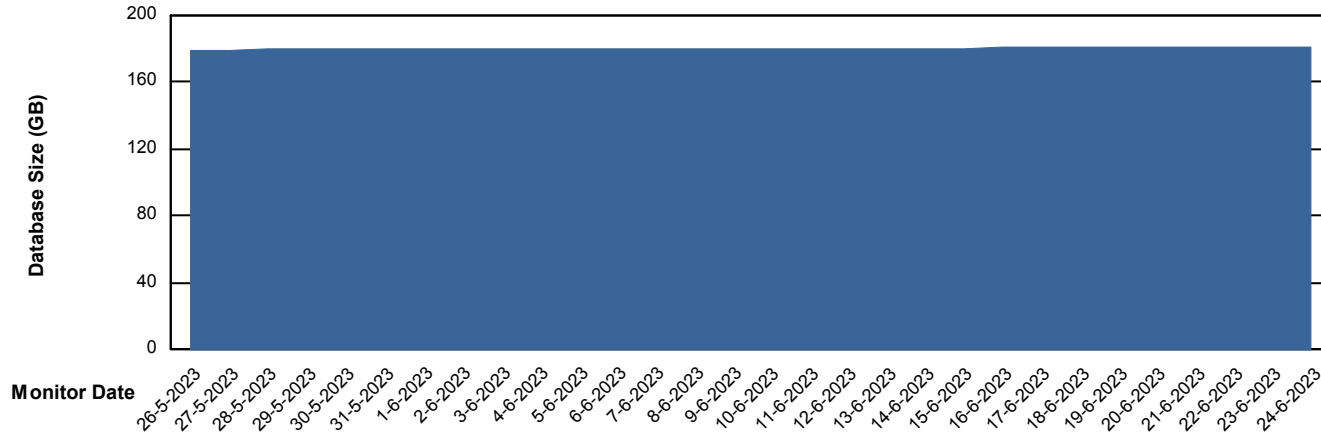

Customer VOS_Production
Database ID 143

Database Performance VOSDB_Standby

DB Processes Max 1,000

Weekly SLA Customer Report

Customer VOS_Production
Database ID 143

DATABASE SIZE VOSDB_BI

Database growth over last month