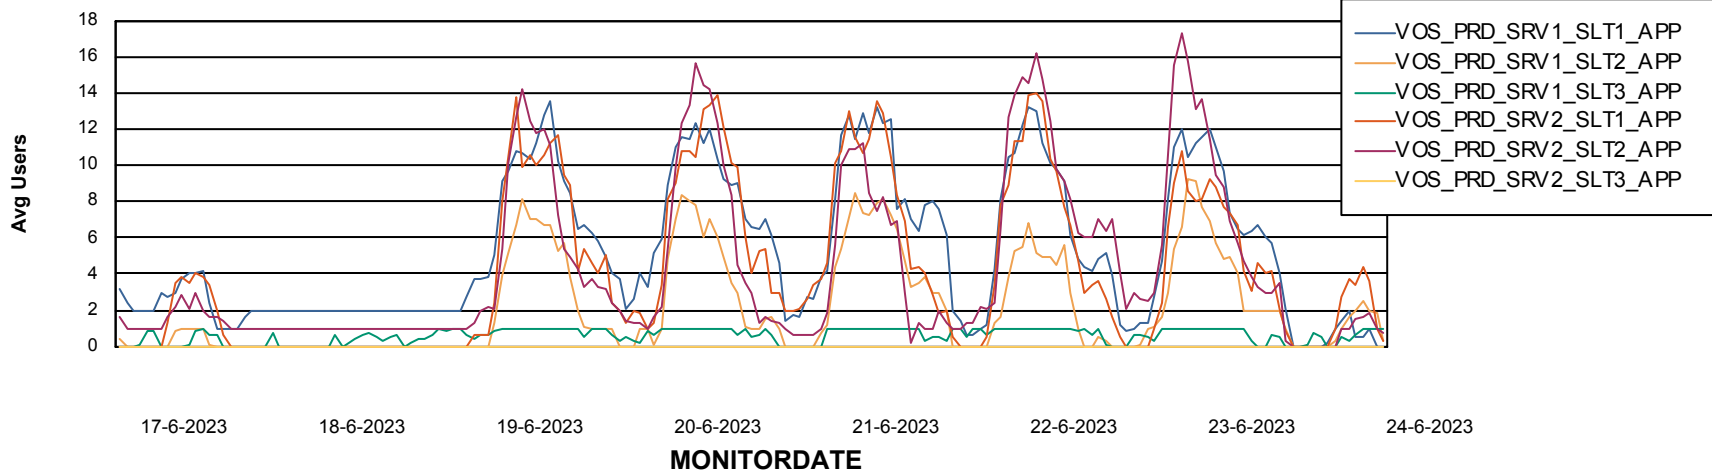

Avg users per day per ABS server