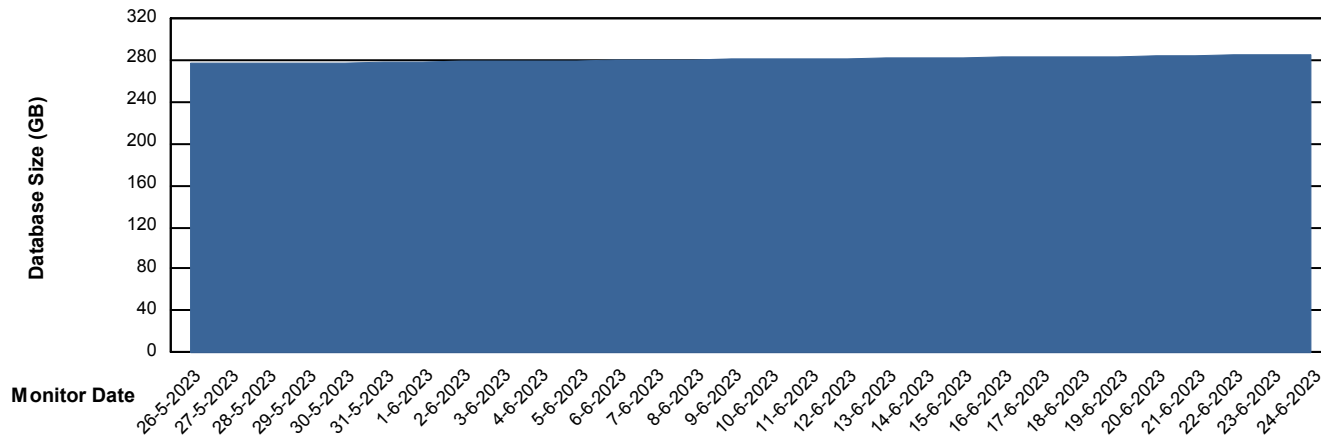

DATABASE SIZE VOSDB_Production

Database growth over last month