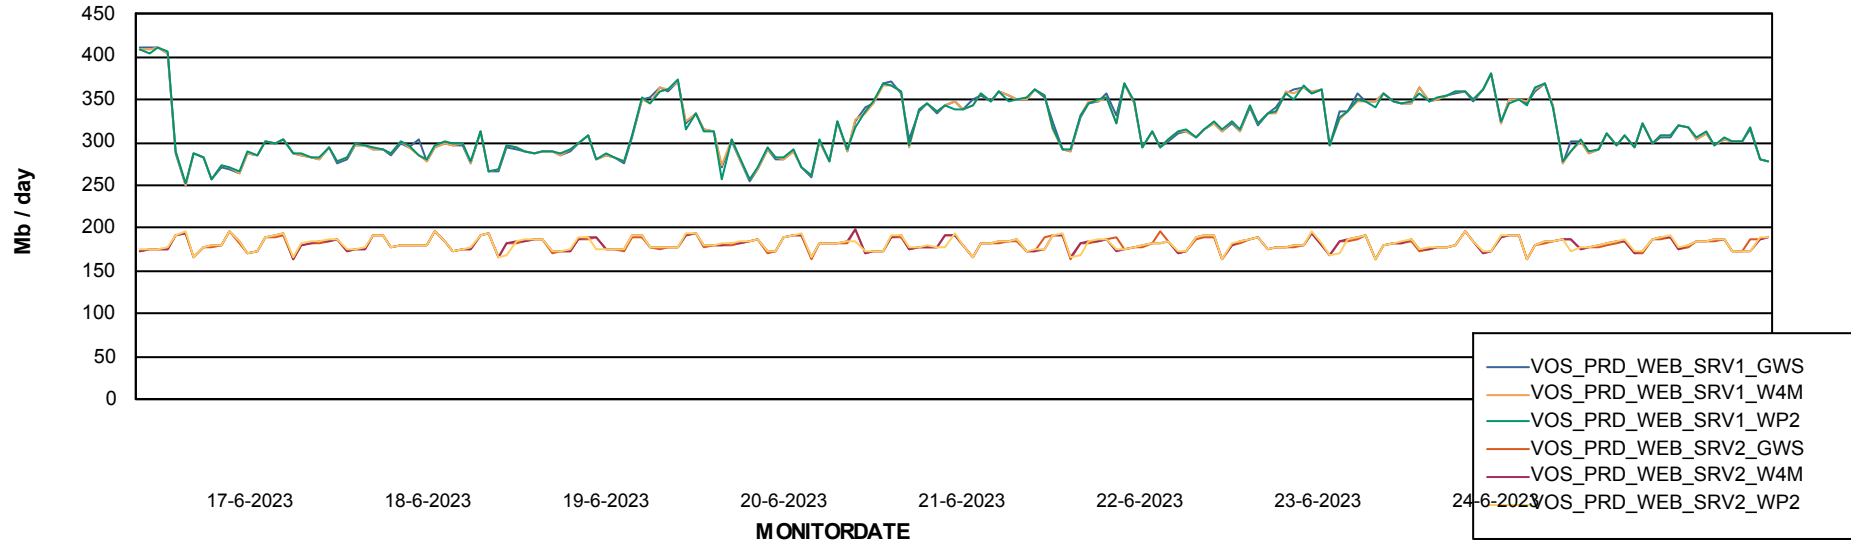

ABSSolute Web Component Services

Avg memory used per ABS Web component