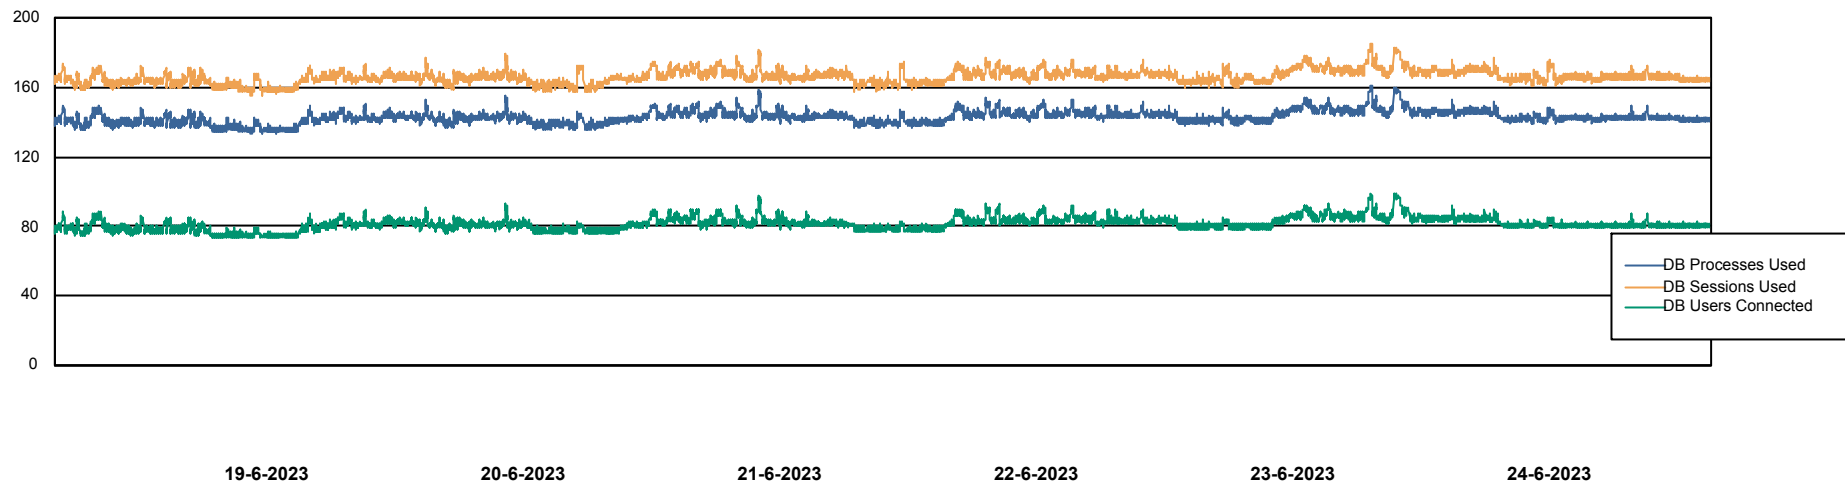

Weekly SLA Customer Report

Customer VOS_Production
Database ID 143

Database Performance VOSDB_BI

Weekly SLA Customer Report

Customer VOS_Production
Database ID 143

Database Performance VOSDB_Production

Weekly SLA Customer Report