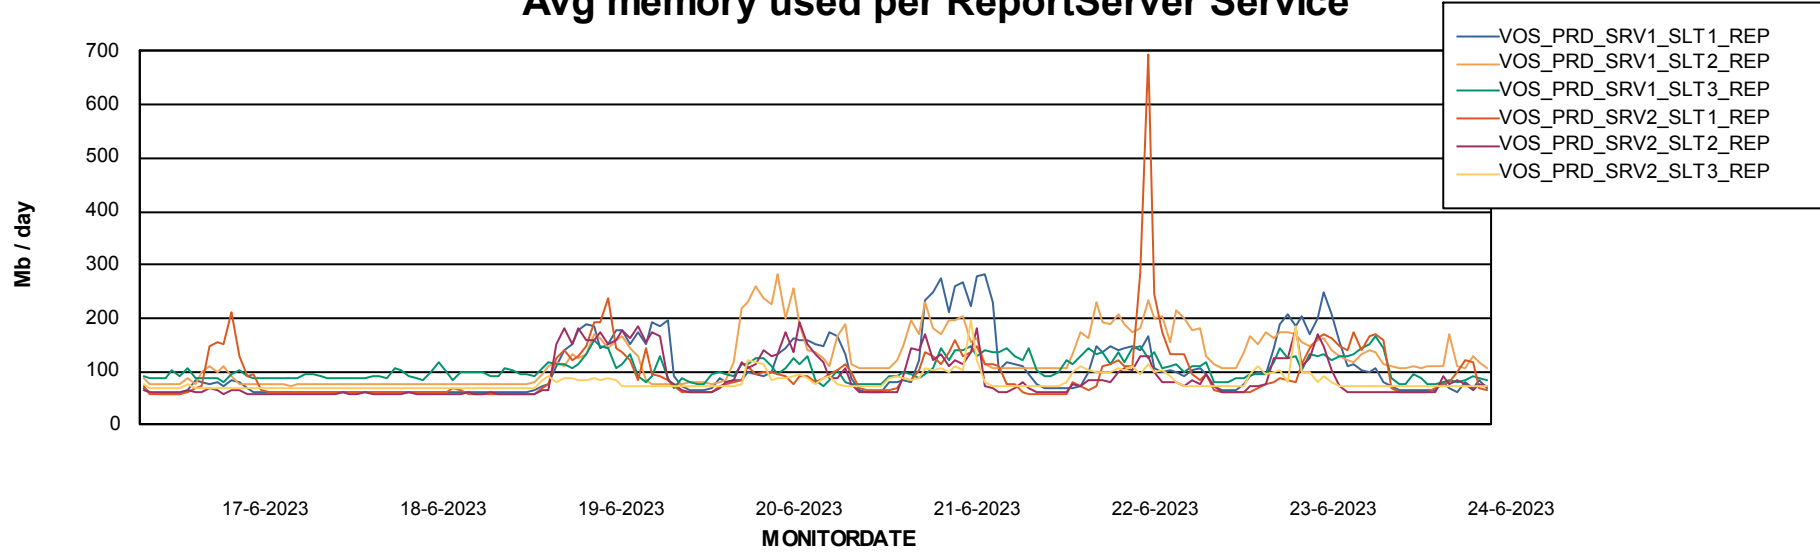

Avg memory used per ABS Server Service

Avg users per day per ABS server

Weekly SLA Customer Report

Customer VOS_Production
Database ID 143

ABSSolute Application ReportServer Services

Avg memory used per ReportServer Service