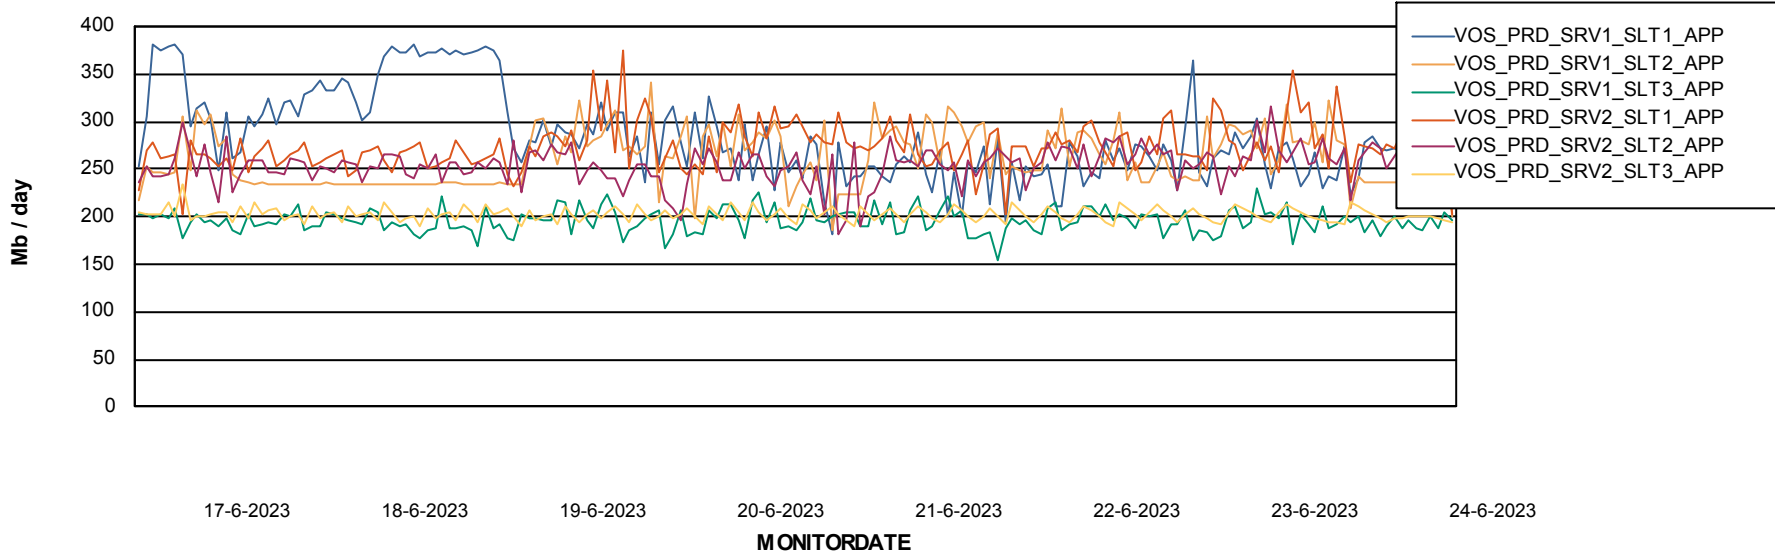

ABSSolute Application Server Services

Avg memory used per ABS Server Service