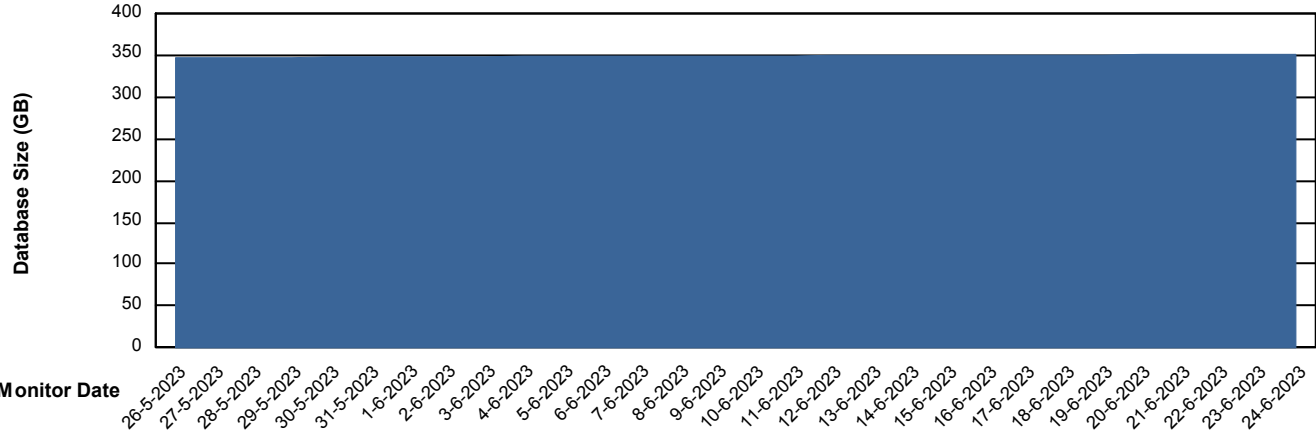

Weekly SLA Customer Report

Customer VEN_Production
Database ID 35

Database Performance VENDB_Production

Weekly SLA Customer Report

Customer VEN_Production
Database ID 35

Database Performance VENDB_Standby

DB Processes Max 300

Weekly SLA Customer Report

Customer VEN_Production
 Database ID 35

DATABASE SIZE VENDB_Production

Database growth over last month

Database Tablespace VENDB_Production

Date	Tablespace Name	Filesize (Gb)	Usedsize (Gb)	Percentage free
24-6-2023	ABSDATA	222	179	19
	INDX	193	162	16
23-6-2023	ABSDATA	222	179	19
	INDX	193	162	16
22-6-2023	ABSDATA	222	179	19
	INDX	193	162	16
21-6-2023	ABSDATA	222	179	19
	INDX	193	162	16
20-6-2023	ABSDATA	222	179	19
	INDX	193	162	16
19-6-2023	ABSDATA	222	179	20
	INDX	193	162	16
18-6-2023	ABSDATA	222	179	20
	INDX	193	162	16