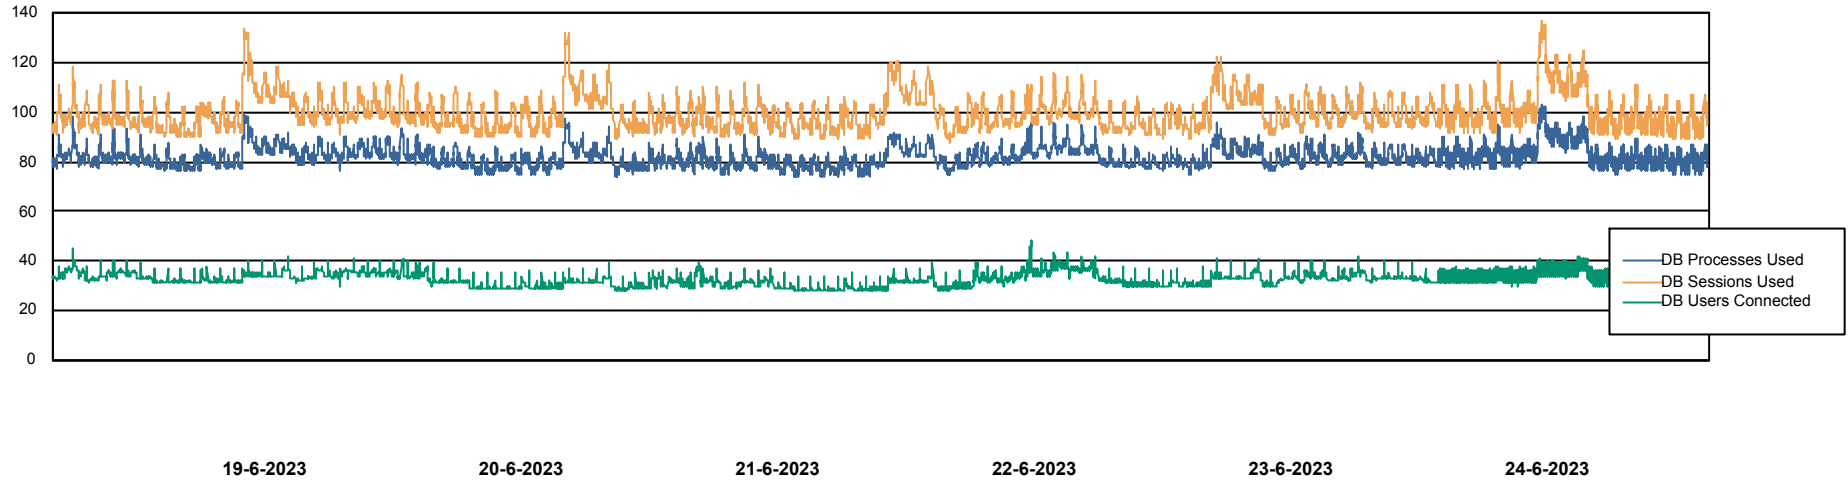

Weekly SLA Customer Report

Customer VEN_Production
 Database ID 35

Harddisk Usage VEN_PRD_VENABS08_BI

	Free disk space on C: (%)	Total disk space on C: (Gb)	Used disk space on C: (Gb)	Free disk space on D: (%)	Total disk space on D: (Gb)	Used disk space on D: (Gb)
24-6-2023	38	102	63	39	601	367
23-6-2023	38	102	63	39	601	366
22-6-2023	38	102	63	39	601	366
21-6-2023	38	102	63	39	601	366
20-6-2023	38	102	63	39	601	366
19-6-2023	38	102	63	39	601	366
18-6-2023	38	102	63	39	601	366

Weekly SLA Customer Report

Customer VEN_Production
Database ID 35

Database Performance VENDB_Production

Weekly SLA Customer Report

Customer VEN_Production
Database ID 35

Database Performance VENDB_Standby

DB Processes Max 300