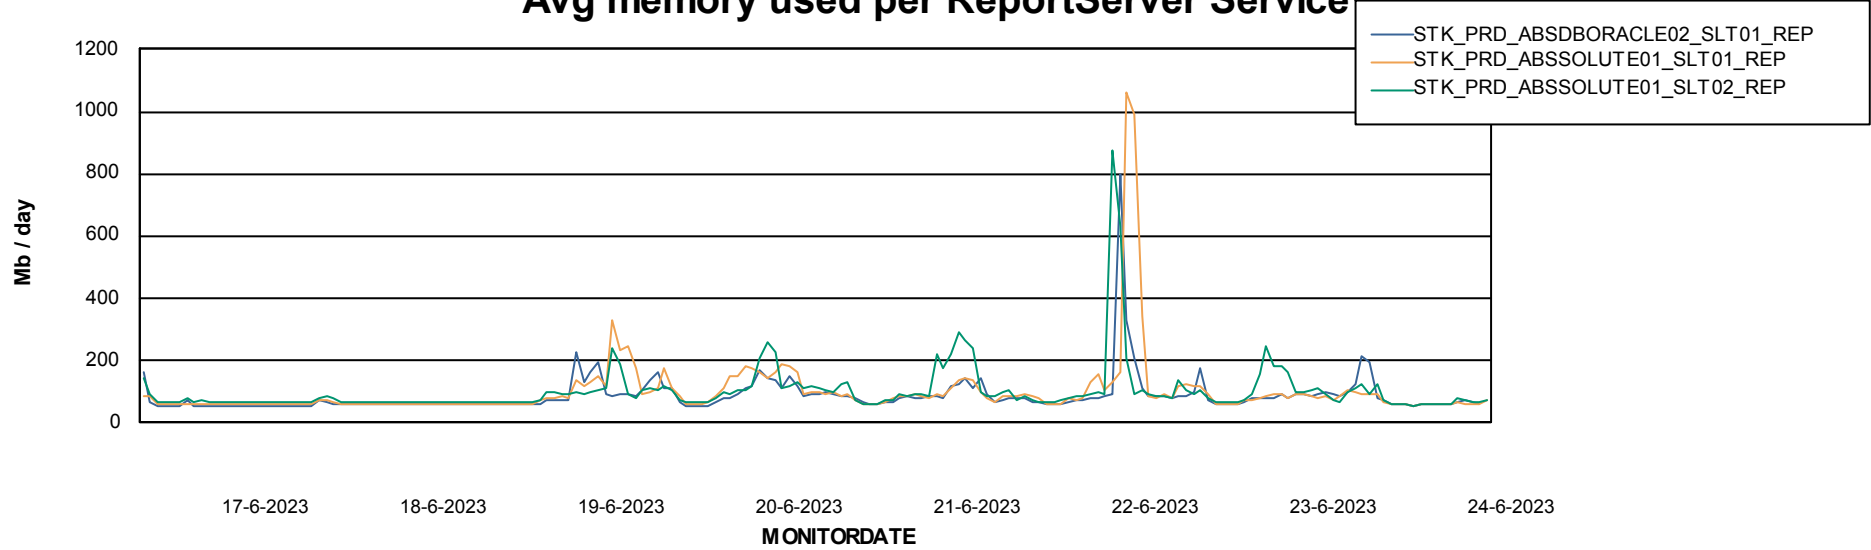

Avg memory used per ABS Server Service

Avg users per day per ABS server

Weekly SLA Customer Report

Customer STK_Production
Database ID 82

ABSSolute Application ReportServer Services

Avg memory used per ReportServer Service