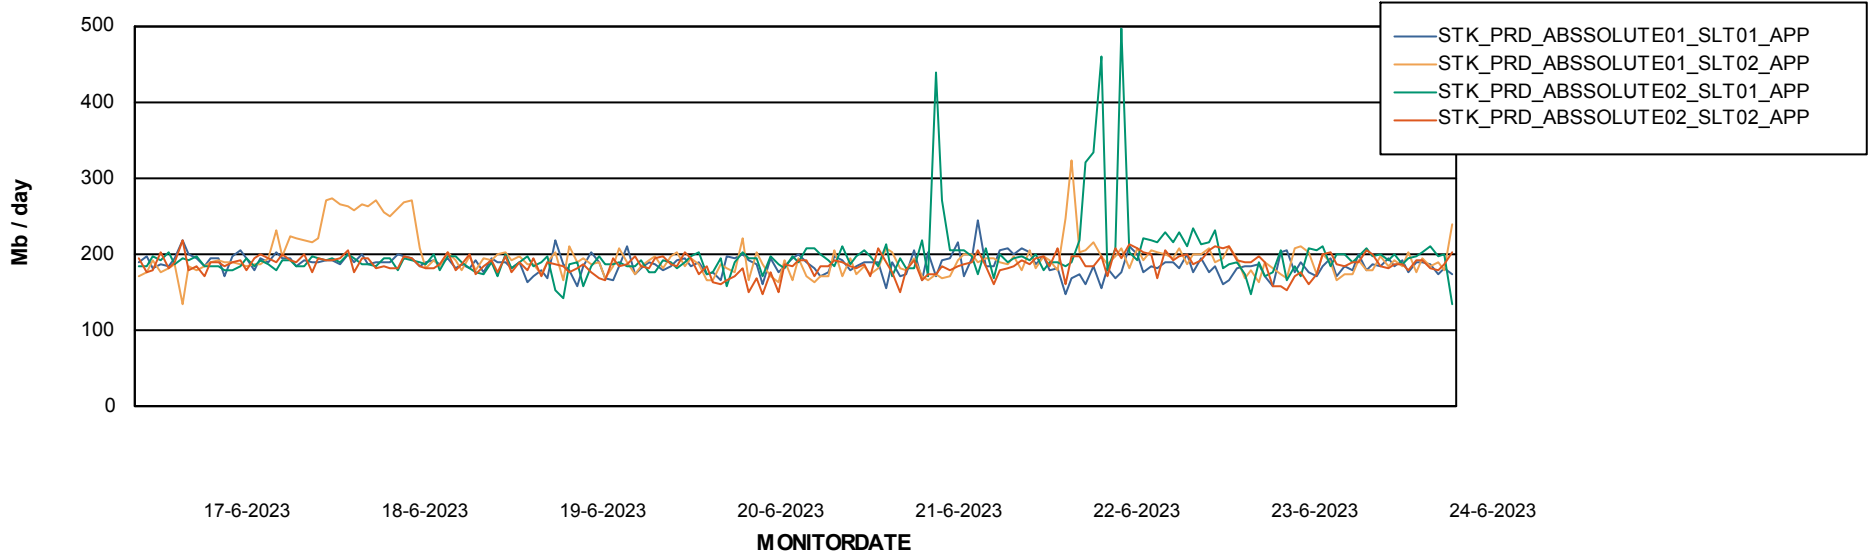

ABSSolute Application Server Services

Avg memory used per ABS Server Service