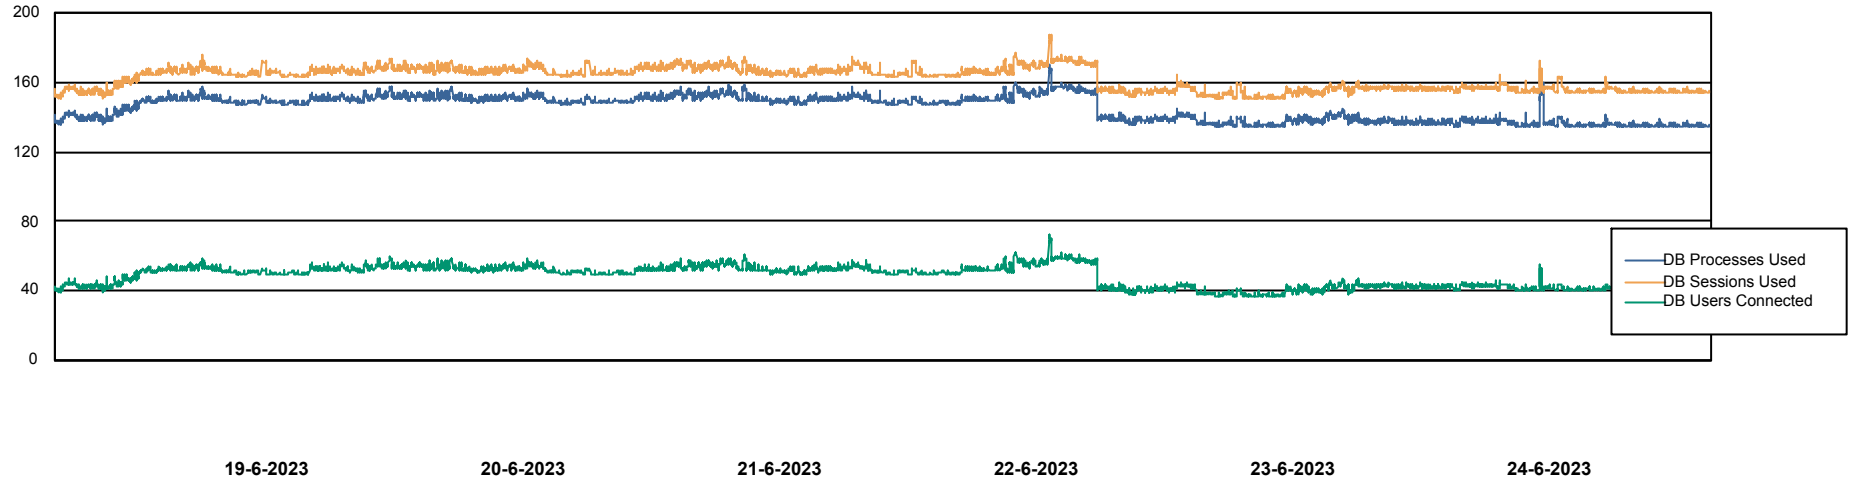

Weekly SLA Customer Report

Customer STK_Production
Database ID 82

Harddisk Usage STK_PRD_ABSWEB02

	Free disk space on C: (%)	Total disk space on C: (Gb)	Used disk space on C: (Gb)
24-6-2023	83	150	25
23-6-2023	83	150	25
22-6-2023	83	150	25
21-6-2023	83	150	25
20-6-2023	83	150	25
19-6-2023	83	150	25
18-6-2023	83	150	25

Weekly SLA Customer Report

Customer STK_Production
Database ID 82

Database Performance STKDB_Production

Weekly SLA Customer Report

Customer STK_Production
Database ID 82

Database Performance STKDB_Standby

DB Processes Max 1,000