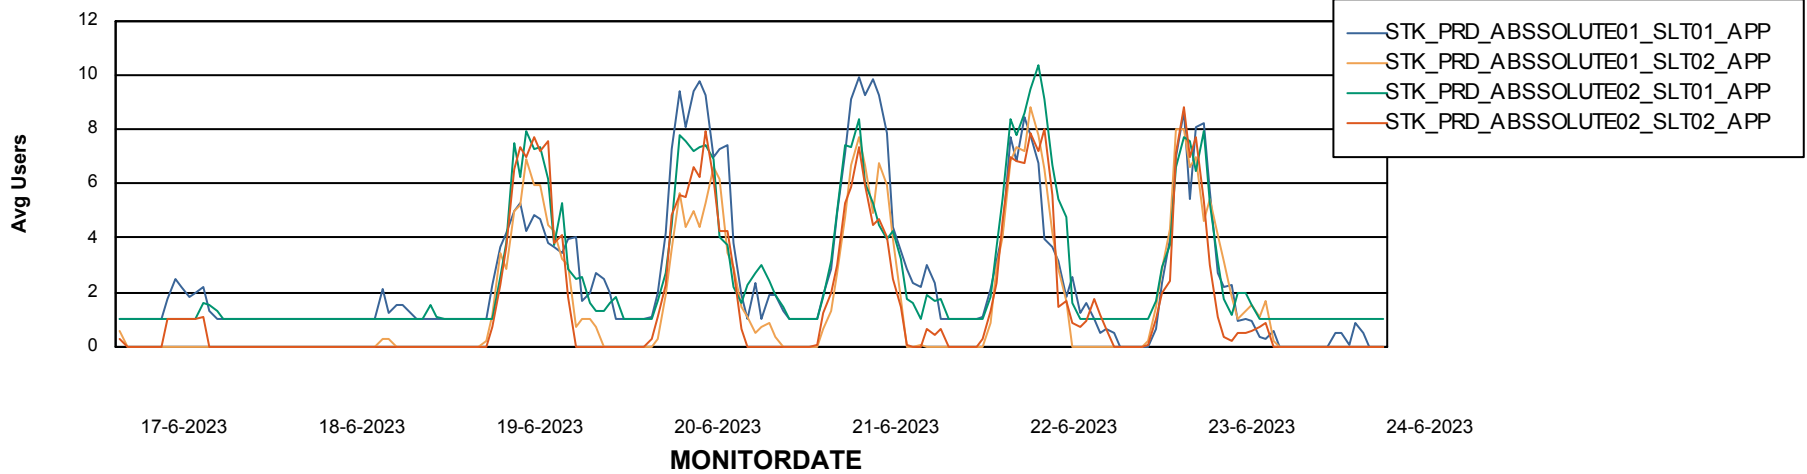

Avg users per day per ABS server