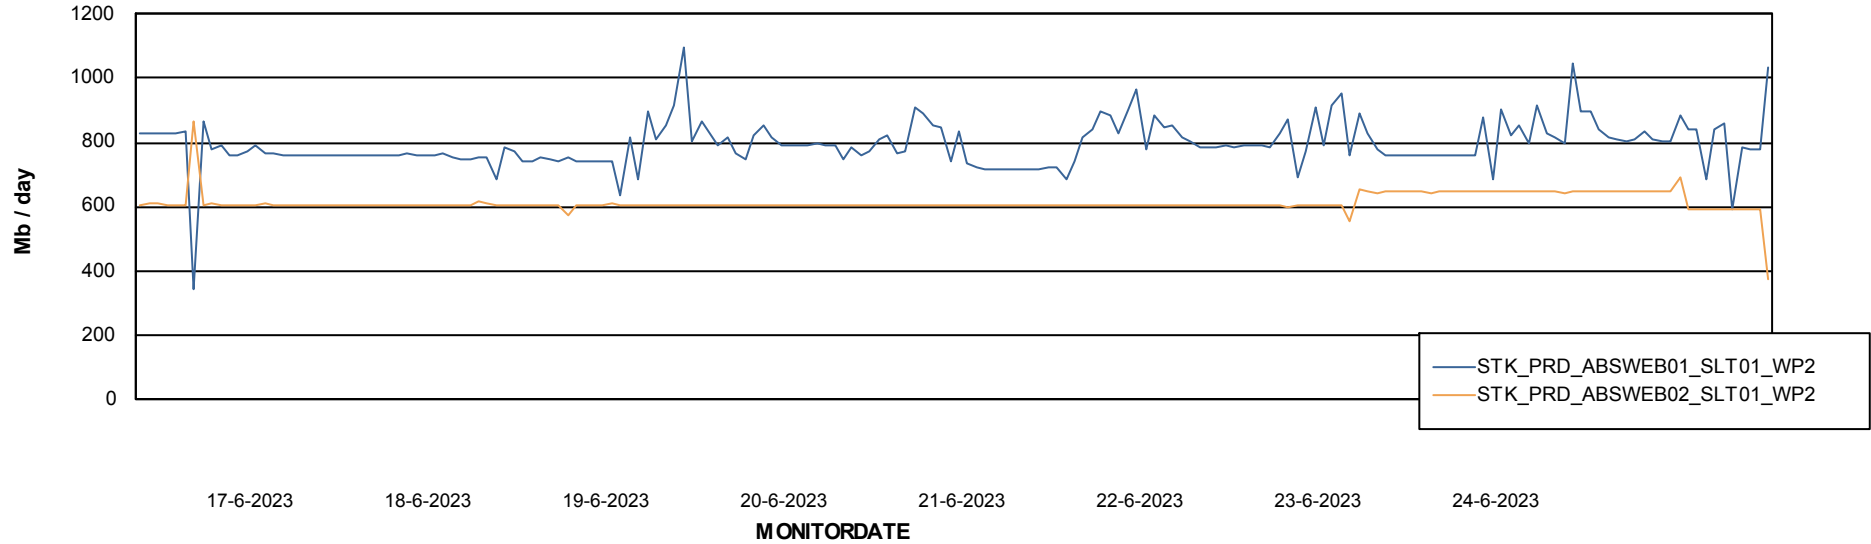

ABSSolute Web Component Services

Avg memory used per ABS Web component