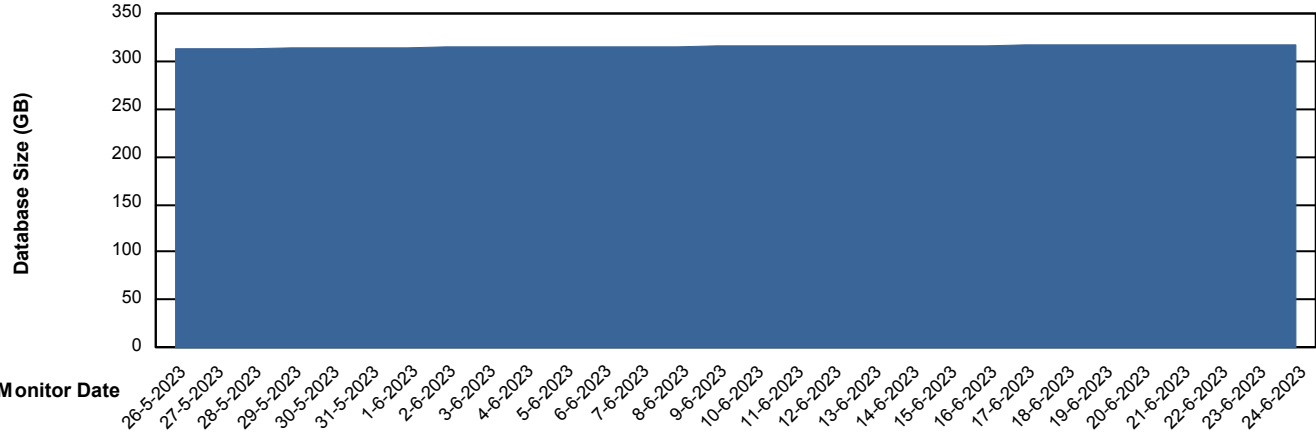

Weekly SLA Customer Report

Customer STK_Production
Database ID 82

Database Performance STKDB_Production

Weekly SLA Customer Report

Customer STK_Production
Database ID 82

Database Performance STKDB_Standby

DB Processes Max 1,000

Weekly SLA Customer Report

Customer STK_Production
 Database ID 82

DATABASE SIZE STKDB_Production

Database growth over last month

Database Tablespace STKDB_Production

Date	Tablespace Name	Filesize (Gb)	Usedsize (Gb)	Percentage free
24-6-2023	ABSDATA	200	124	38
	INDX	225	183	19
23-6-2023	ABSDATA	200	124	38
	INDX	225	183	19
22-6-2023	ABSDATA	200	124	38
	INDX	225	183	19
21-6-2023	ABSDATA	200	124	38
	INDX	225	183	19
20-6-2023	ABSDATA	200	124	38
	INDX	225	183	19
19-6-2023	ABSDATA	200	124	38
	INDX	225	182	19
18-6-2023	ABSDATA	200	124	38
	INDX	225	182	19