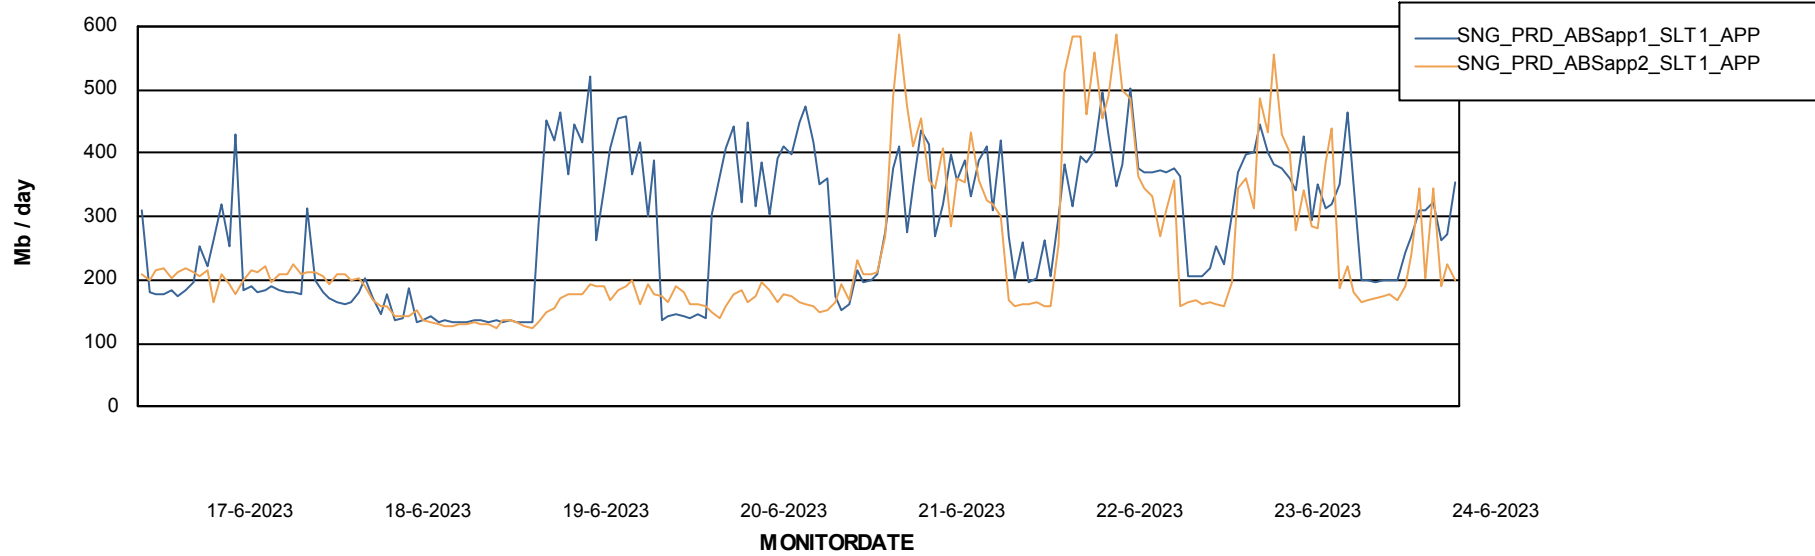

Database Performance SNG_PRD_ORACLE1

Weekly SLA Customer Report

Customer SNG_Production
 Database ID 70

DATABASE SIZE SNG_PRD_ORACLE1

Database growth over last month

Database Tablespace SNG_PRD_ORACLE1

Date	Tablespace Name	Filesize (Gb)	Usedsize (Gb)	Percentage free
24-6-2023	ABSDATA	54	39	27
	INDX	128	106	17
23-6-2023	ABSDATA	54	39	27
	INDX	128	106	17
22-6-2023	ABSDATA	54	39	27
	INDX	128	106	17
21-6-2023	ABSDATA	54	39	27
	INDX	128	106	17
20-6-2023	ABSDATA	54	39	27
	INDX	128	106	17
19-6-2023	ABSDATA	54	39	27
	INDX	128	106	17
18-6-2023	ABSDATA	54	39	27
	INDX	128	106	17

Weekly SLA Customer Report

Customer SNG_Production
Database ID 70

ABSolute Application Server Services

Avg memory used per ABS Server Service

Avg users per day per ABS server

Weekly SLA Customer Report

Customer SNG_Production
Database ID 70