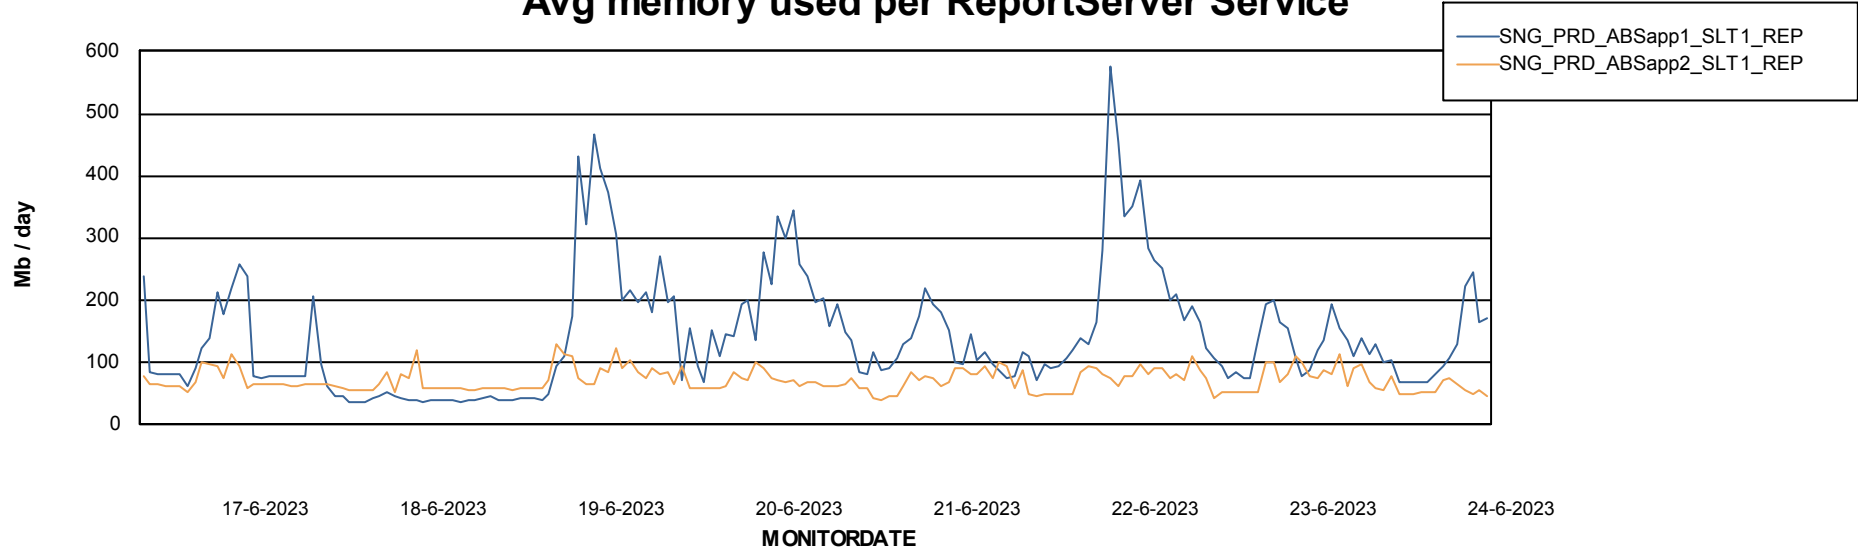

ABSSolute Application ReportServer Services

Avg memory used per ReportServer Service