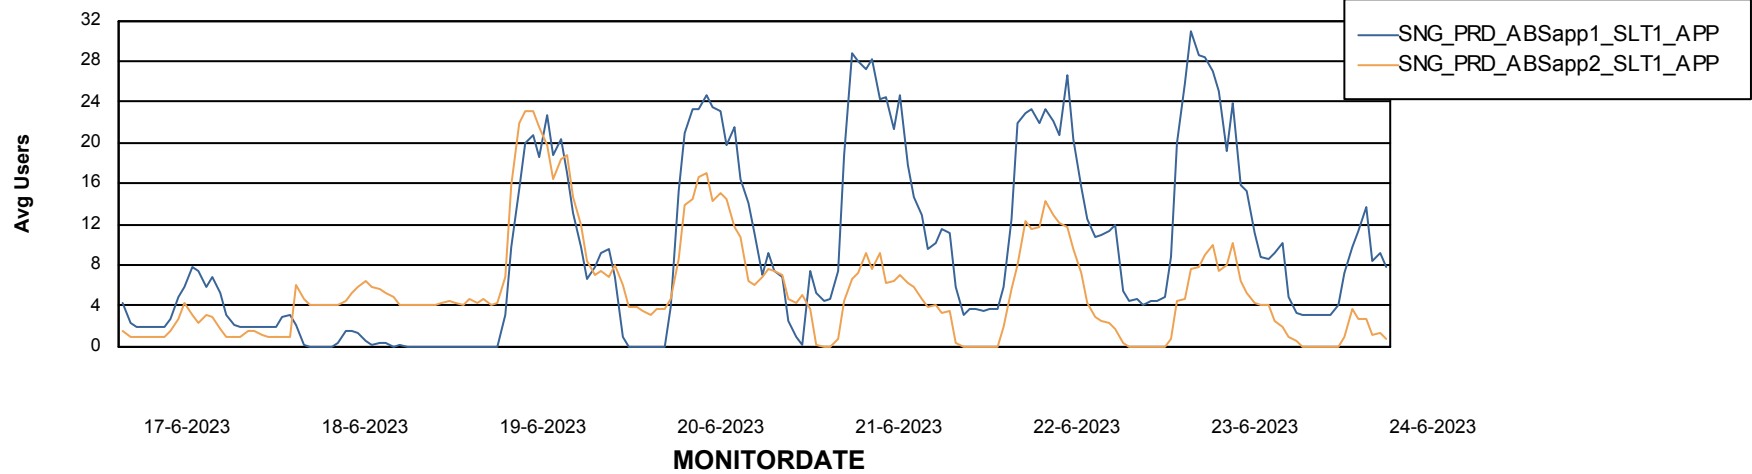

Weekly SLA Customer Report

Customer SNG_Production
Database ID 70

ABSolute Application Server Services

Avg memory used per ABS Server Service

Avg users per day per ABS server

Weekly SLA Customer Report

Customer SNG_Production
Database ID 70