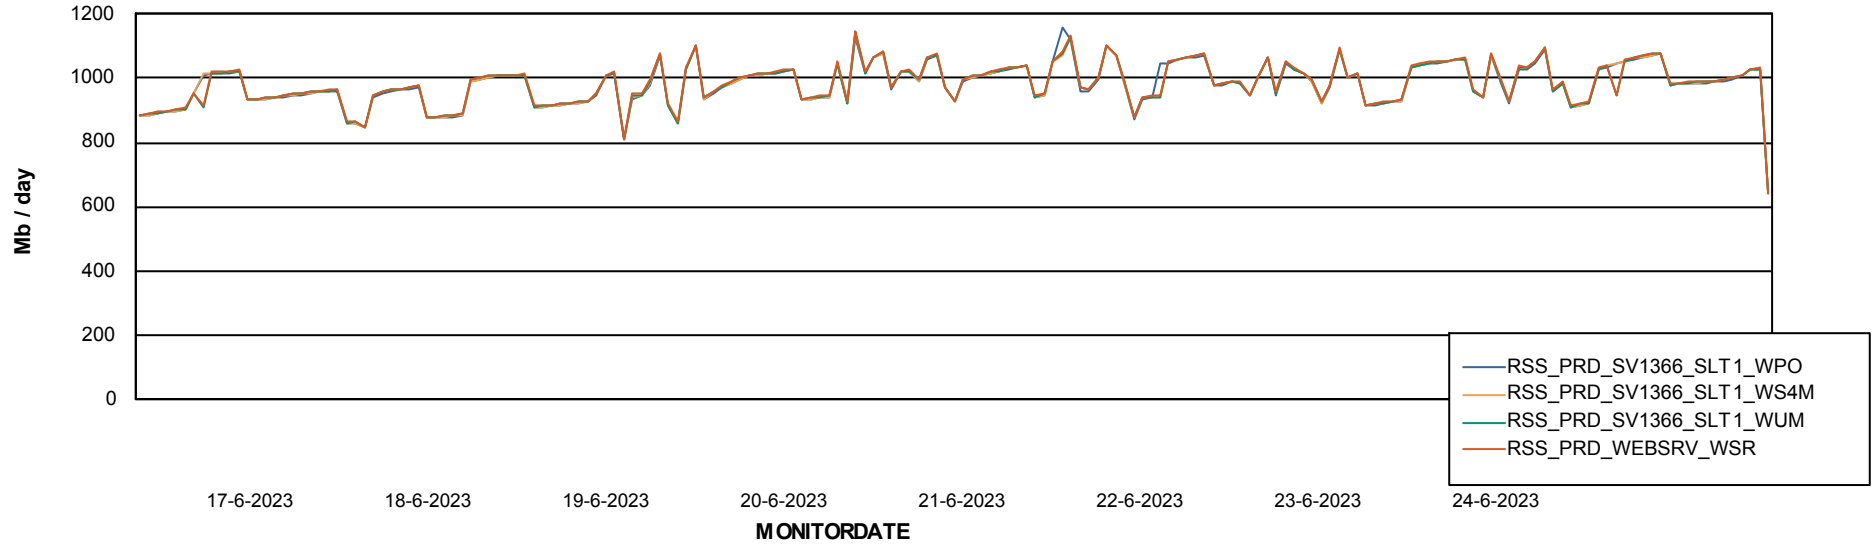

ABSSolute Web Component Services

Avg memory used per ABS Web component