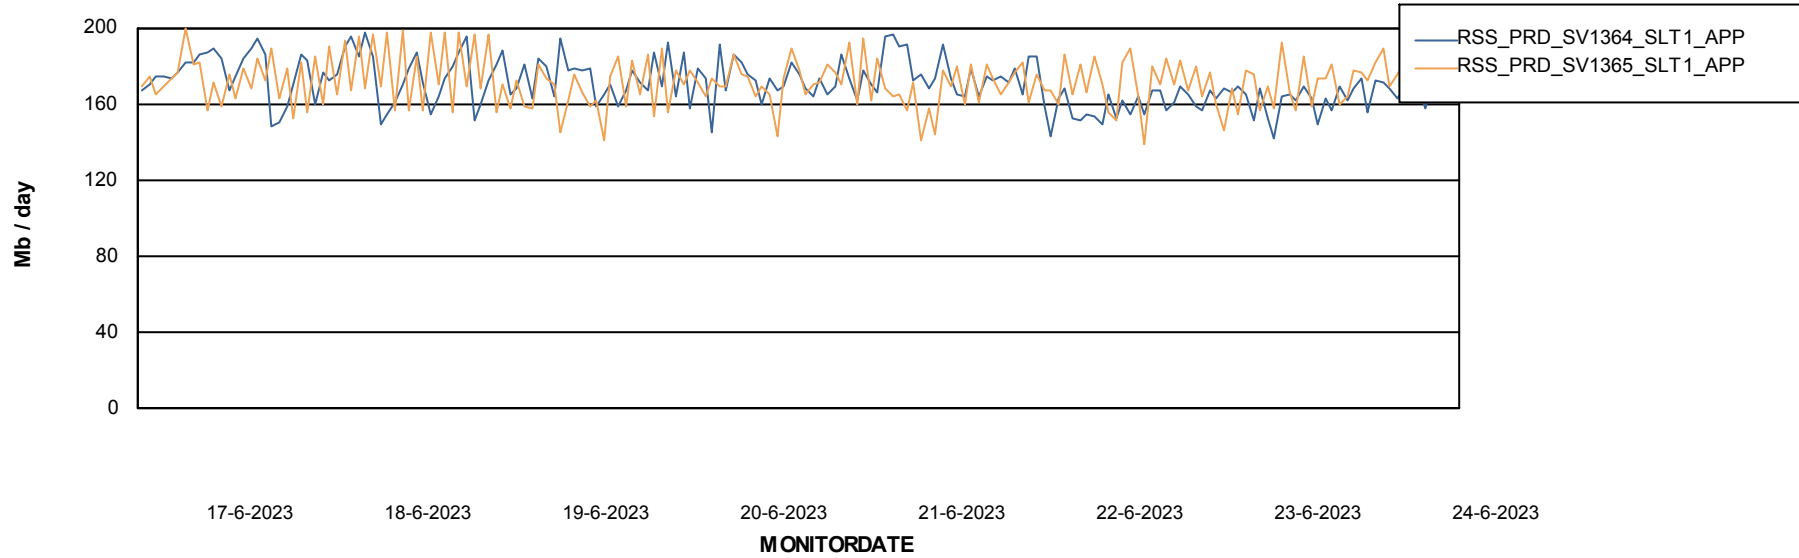

ABSSolute Application Server Services

Avg memory used per ABS Server Service