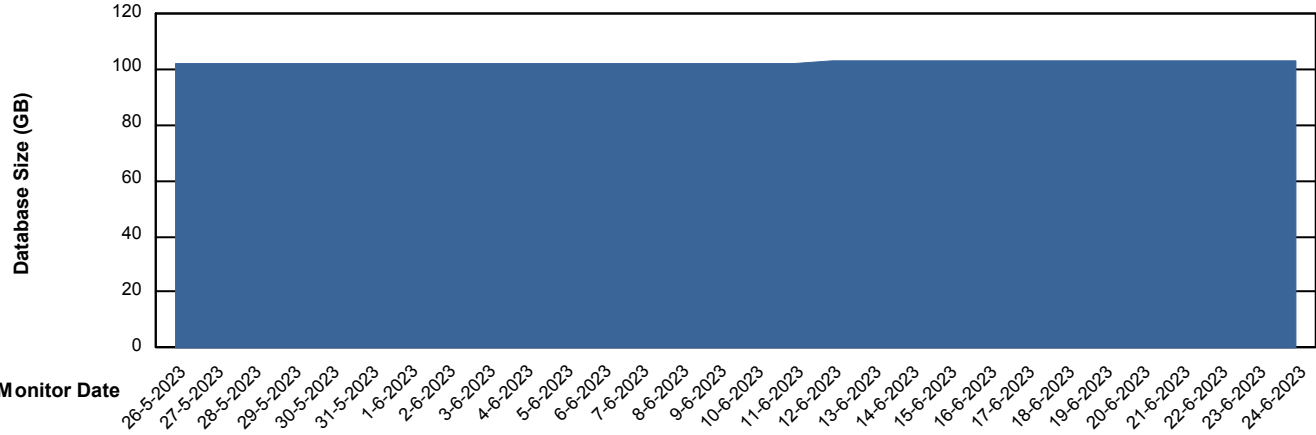

DATABASE SIZE RSS_PRD_SV1364_PRD_DB

Database growth over last month