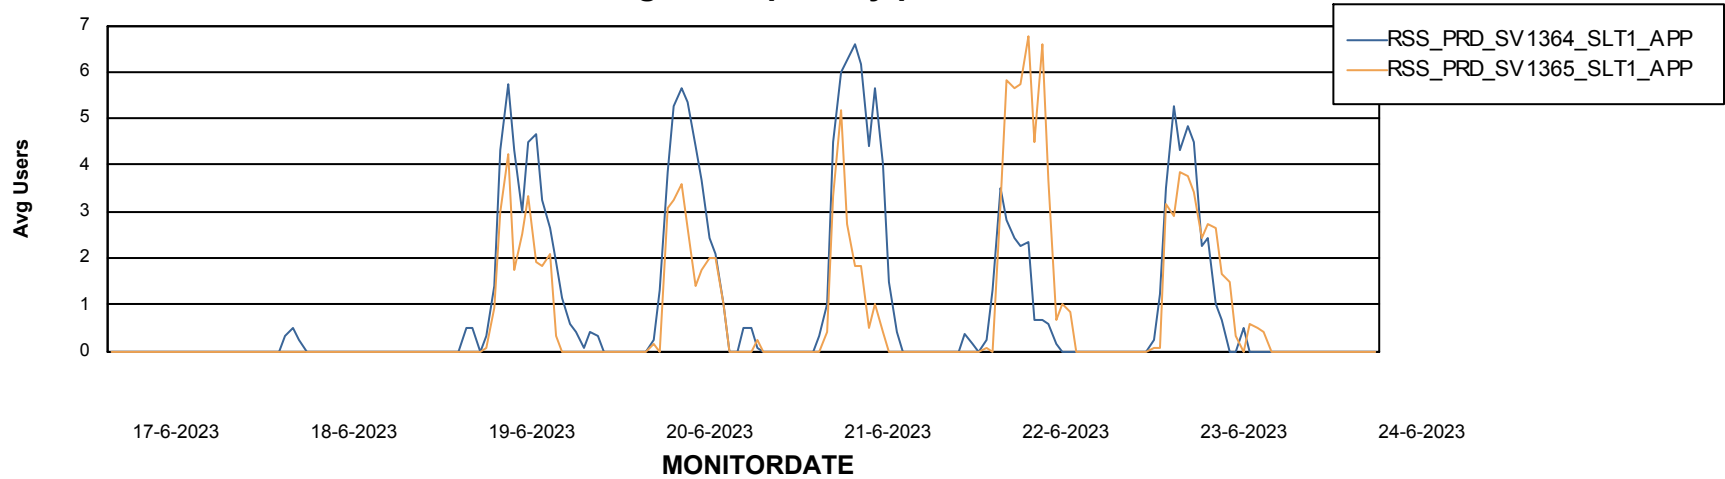

Avg users per day per ABS server