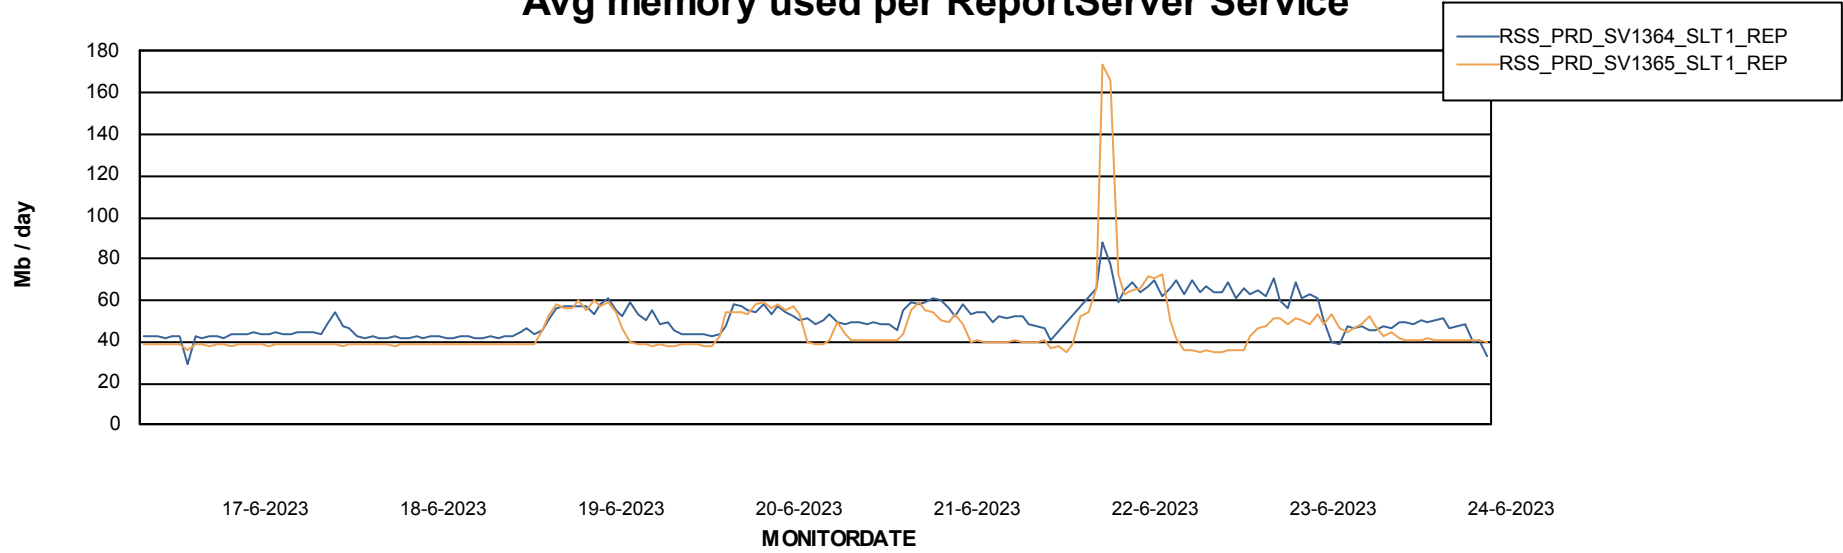

ABSSolute Application ReportServer Services

Avg memory used per ReportServer Service