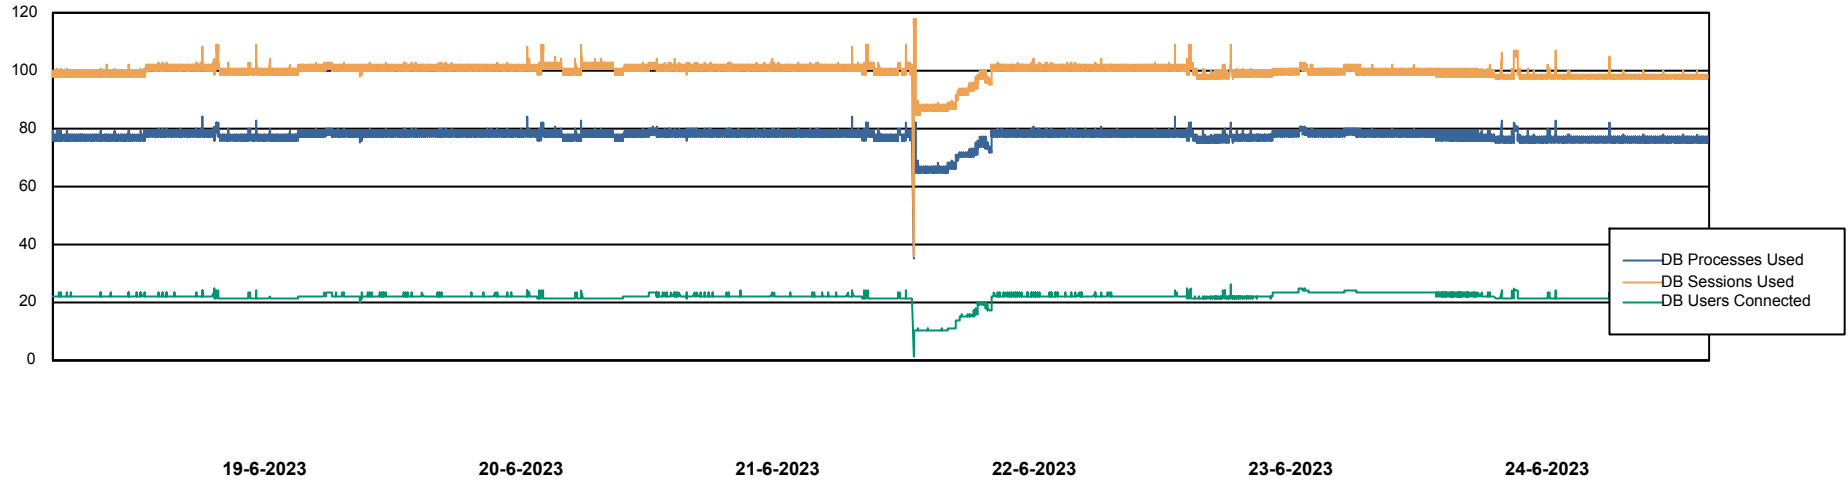

Database Performance RSS_PRD_SV1364_PRD_DB