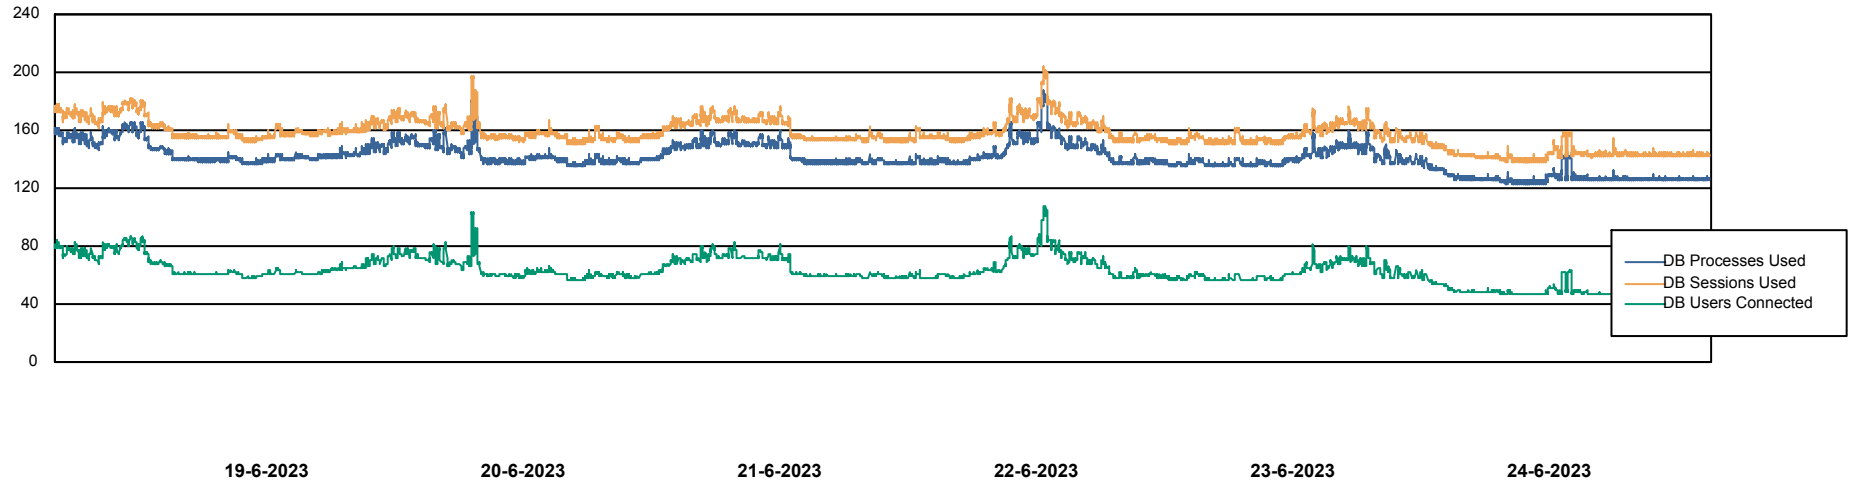

Harddisk Usage RFL_STB

	Free disk space on C: (%)	Total disk space on C: (Gb)	Used disk space on C: (Gb)	Free disk space on D: (%)	Total disk space on D: (Gb)	Used disk space on D: (Gb)	Free disk space on E: (%)	Total disk space on E: (Gb)	Used disk space on E: (Gb)	Free disk space on F: (%)
24-6-2023	18	195	161	70	559	168	42	700	408	75
23-6-2023	18	195	161	70	559	168	42	700	408	75
22-6-2023	18	195	161	70	559	168	42	700	408	75
21-6-2023	18	195	161	70	559	168	42	700	408	76
20-6-2023	18	195	161	70	559	168	42	700	408	75
19-6-2023	16	195	163	70	559	168	42	700	408	76
18-6-2023	16	195	165	70	559	168	42	700	408	76

Weekly SLA Customer Report

Customer RFL_Production
Database ID 36

Database Performance RFLDB_Production

Weekly SLA Customer Report

Customer RFL_Production
Database ID 36

Database Performance RFLDB_Standby

DB Processes Max 1,000