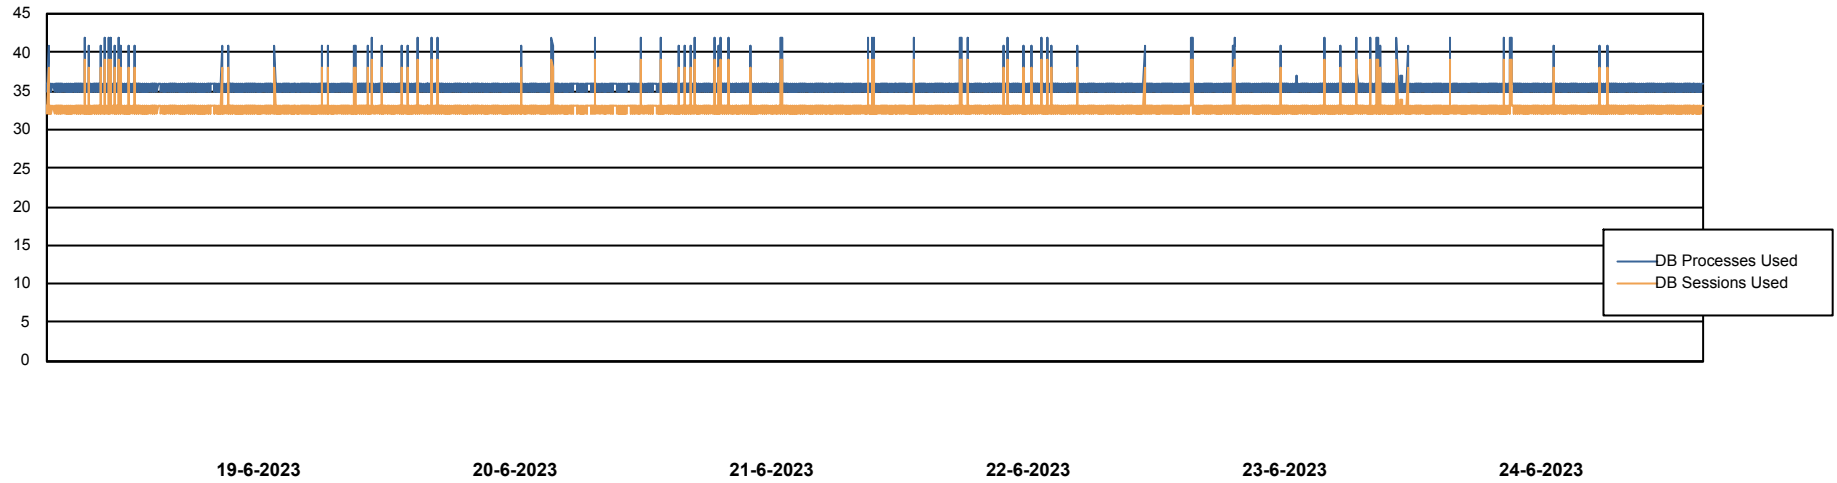

Weekly SLA Customer Report

Customer RFL_Production
Database ID 36

Database Performance RFLDB_Production

Weekly SLA Customer Report

Customer RFL_Production
Database ID 36

Database Performance RFLDB_Standby

DB Processes Max 1,000

Weekly SLA Customer Report

Customer RFL_Production
 Database ID 36

DATABASE SIZE RFLDB_Production

Database growth over last month

Database Tablespace RFLDB_Production

Date	Tablespace Name	Filesize (Gb)	Usedsize (Gb)	Percentage free
24-6-2023	ABSDATA	94	78	17
	INDX	243	203	16
23-6-2023	ABSDATA	94	78	17
	INDX	243	203	16
22-6-2023	ABSDATA	94	78	17
	INDX	243	203	16
21-6-2023	ABSDATA	94	78	17
	INDX	243	203	16
20-6-2023	ABSDATA	94	78	17
	INDX	243	203	16
19-6-2023	ABSDATA	94	78	17
	INDX	243	203	16
18-6-2023	ABSDATA	94	78	17
	INDX	243	203	16