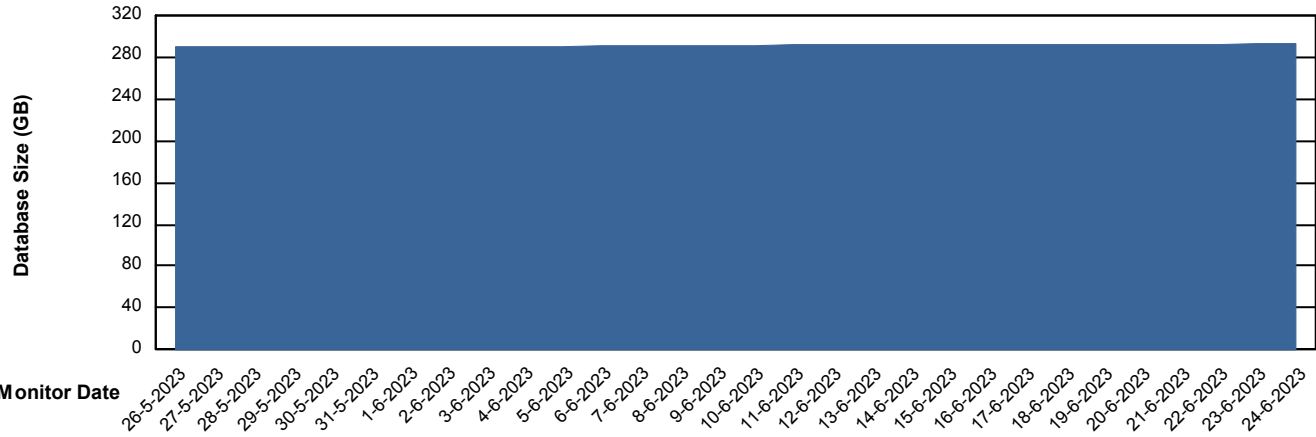

Weekly SLA Customer Report

Customer RFL_Production
Database ID 36

Database Performance RFLDB_Production

Weekly SLA Customer Report

Customer RFL_Production
Database ID 36

Database Performance RFLDB_Standby

DB Processes Max 1,000

Weekly SLA Customer Report

Customer RFL_Production
 Database ID 36

DATABASE SIZE RFLDB_Production

Database growth over last month

Database Tablespace RFLDB_Production

Date	Tablespace Name	Filesize (Gb)	Usedsize (Gb)	Percentage free
24-6-2023	ABSDATA	94	78	17
	INDX	243	203	16
23-6-2023	ABSDATA	94	78	17
	INDX	243	203	16
22-6-2023	ABSDATA	94	78	17
	INDX	243	203	16
21-6-2023	ABSDATA	94	78	17
	INDX	243	203	16
20-6-2023	ABSDATA	94	78	17
	INDX	243	203	16
19-6-2023	ABSDATA	94	78	17
	INDX	243	203	16
18-6-2023	ABSDATA	94	78	17
	INDX	243	203	16