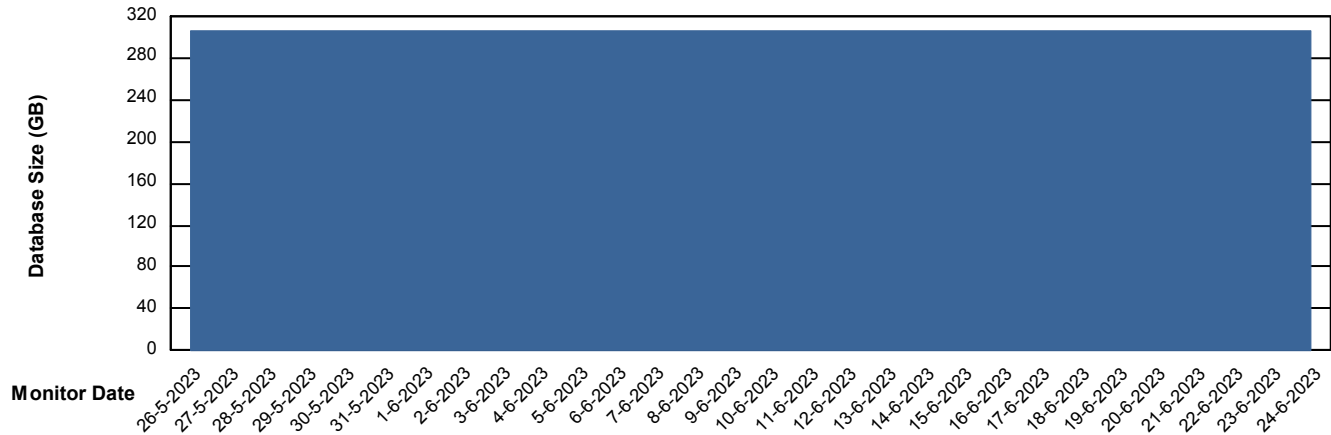

DATABASE SIZE PHSDB_Test

Database growth over last month