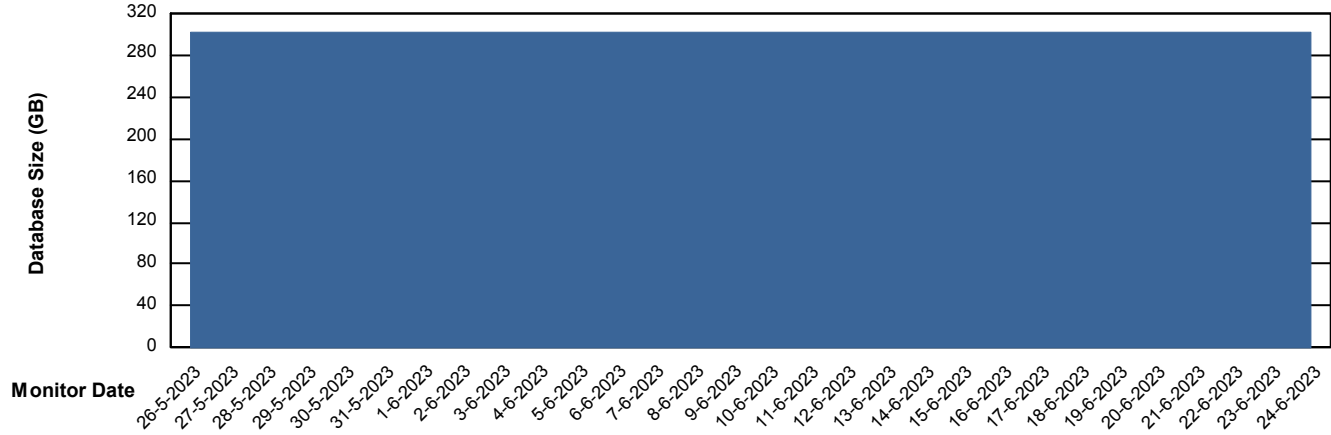

Weekly SLA Customer Report

Customer PHS_Production
Database ID 47

Database Performance PHSDB_Test

Weekly SLA Customer Report

Customer PHS_Production
Database ID 47

DATABASE SIZE PHSDB_Production

Database growth over last month