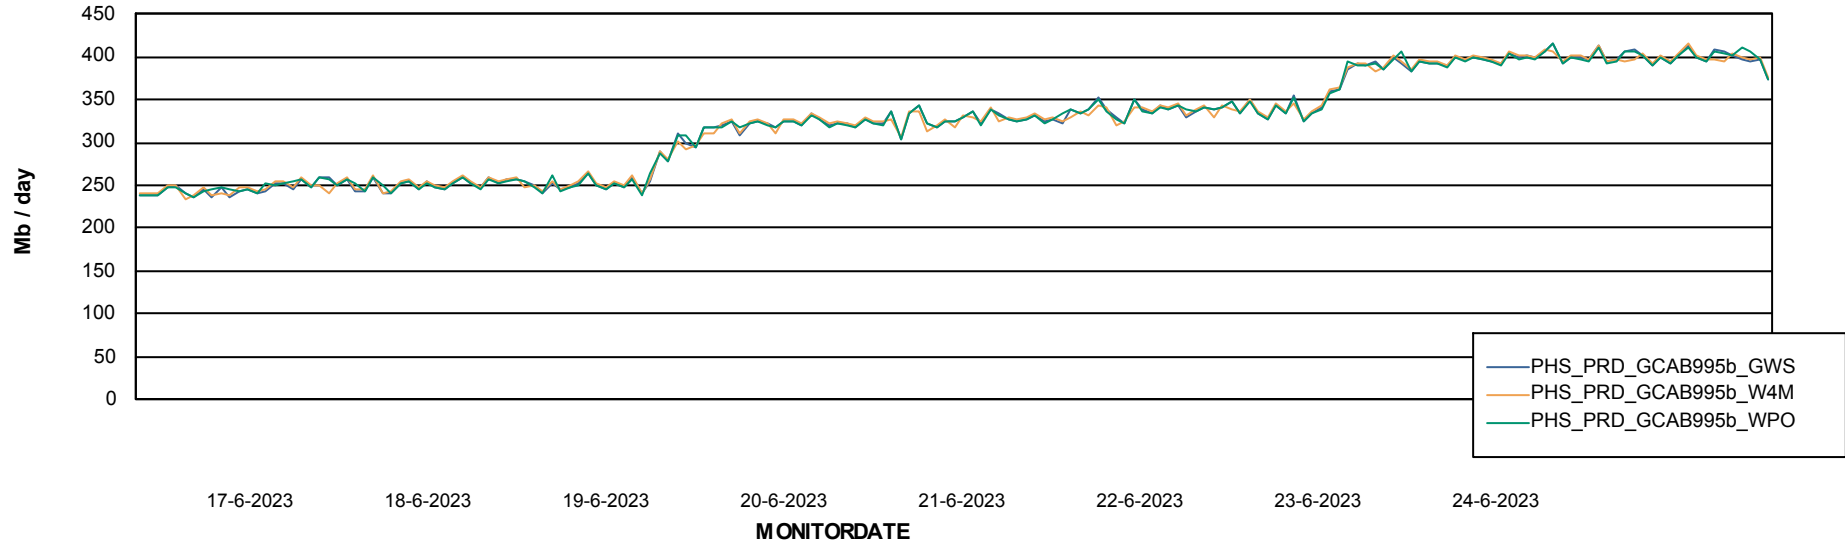

ABSSolute Web Component Services

Avg memory used per ABS Web component