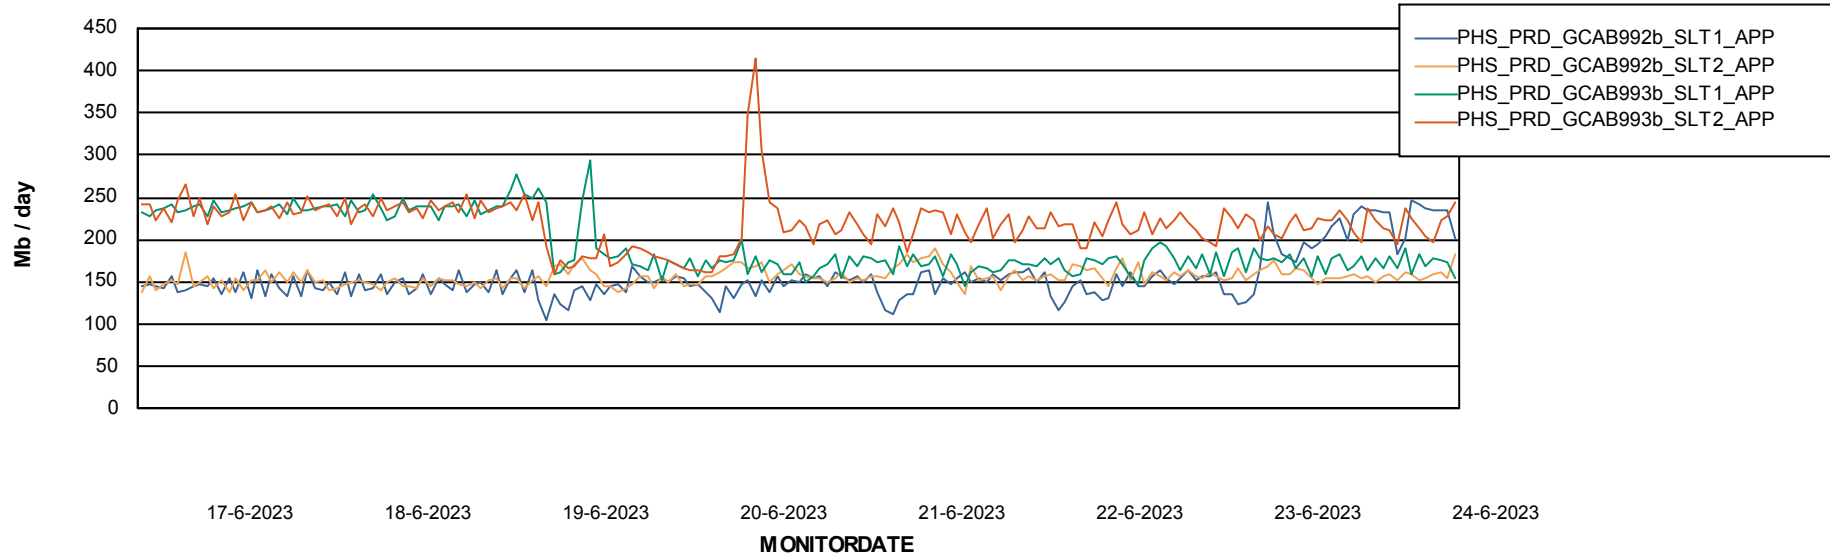

Standby Database Health PHS_Production

Recovery lag for last 7 days

Weekly SLA Customer Report

Customer PHS_Production
Database ID 47

ABSSolute Application Server Services

Avg memory used per ABS Server Service