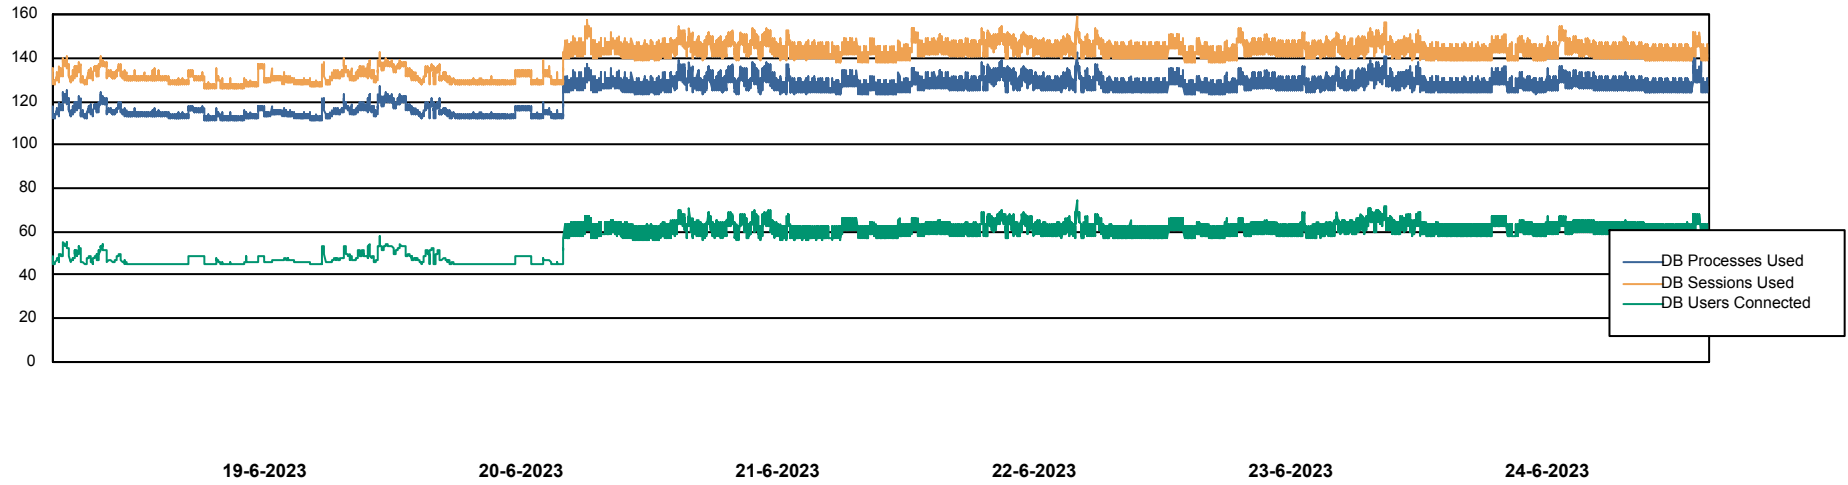

Weekly SLA Customer Report

Customer PHS_Production
Database ID 47

Database Performance PHSDB_Production

Weekly SLA Customer Report

Customer PHS_Production
Database ID 47

Database Performance PHSDB_Standby

DB Processes Max 1,000