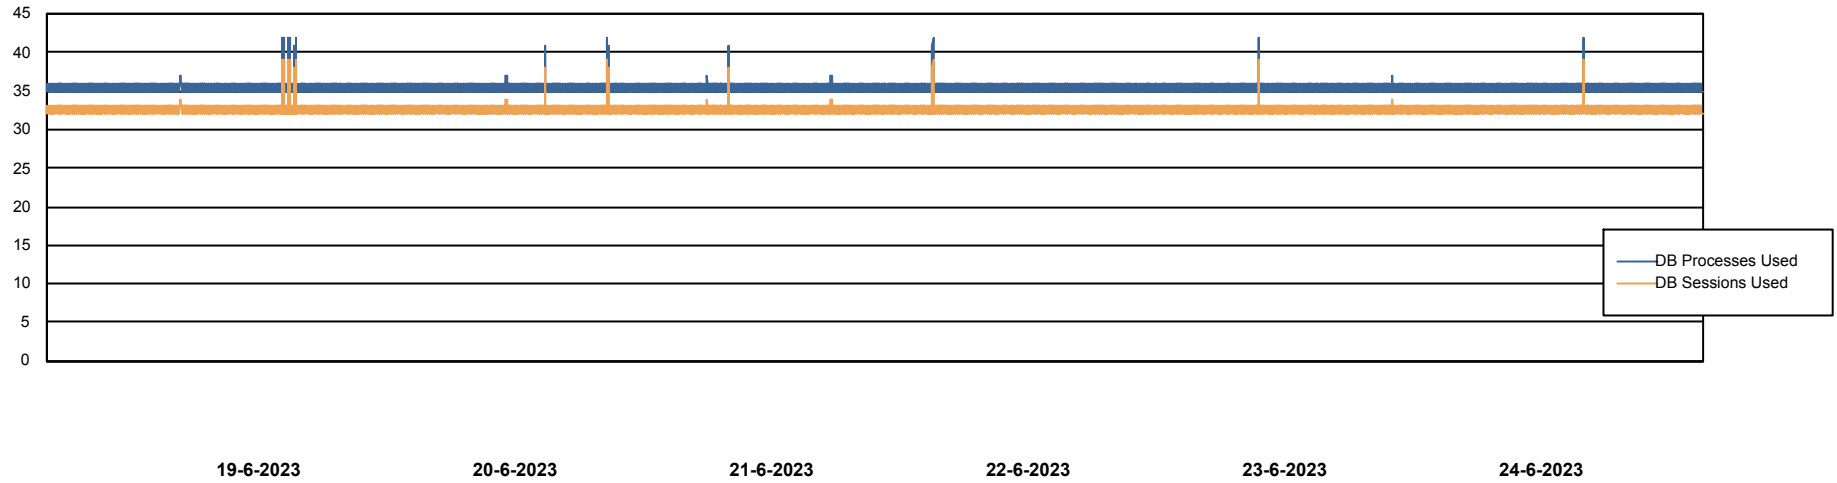

Weekly SLA Customer Report

Customer PHS_Production
Database ID 47

Database Performance PHSDB_Production

Weekly SLA Customer Report

Customer PHS_Production
Database ID 47

Database Performance PHSDB_Standby

DB Processes Max 1,000