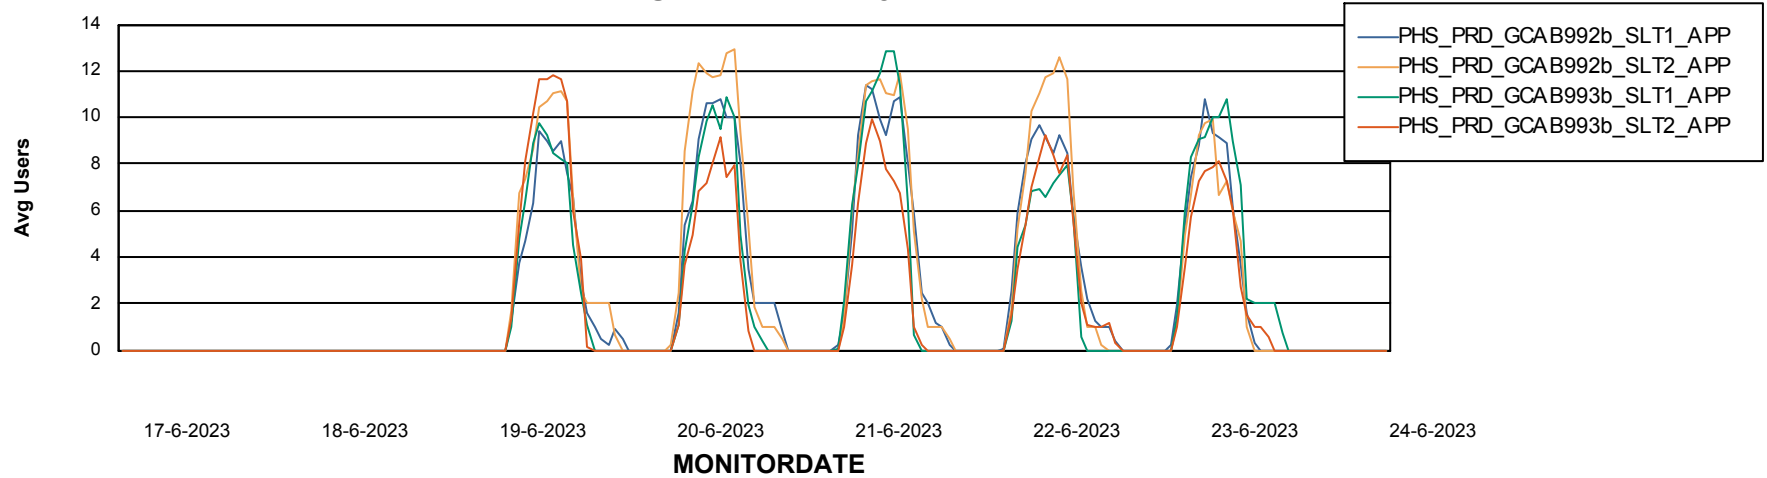

Avg users per day per ABS server