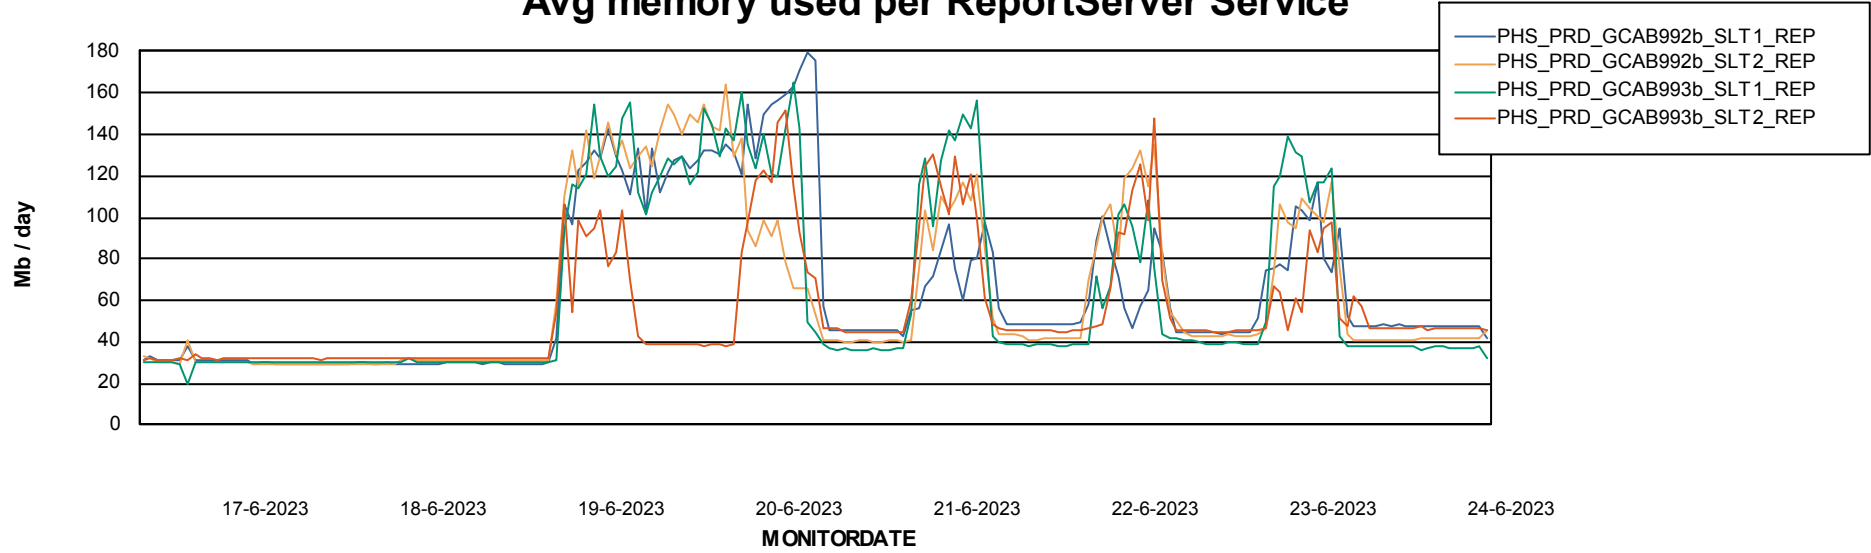

Avg users per day per ABS server

Weekly SLA Customer Report

Customer PHS_Production
Database ID 47

ABSSolute Application ReportServer Services

Avg memory used per ReportServer Service

Weekly SLA Customer Report