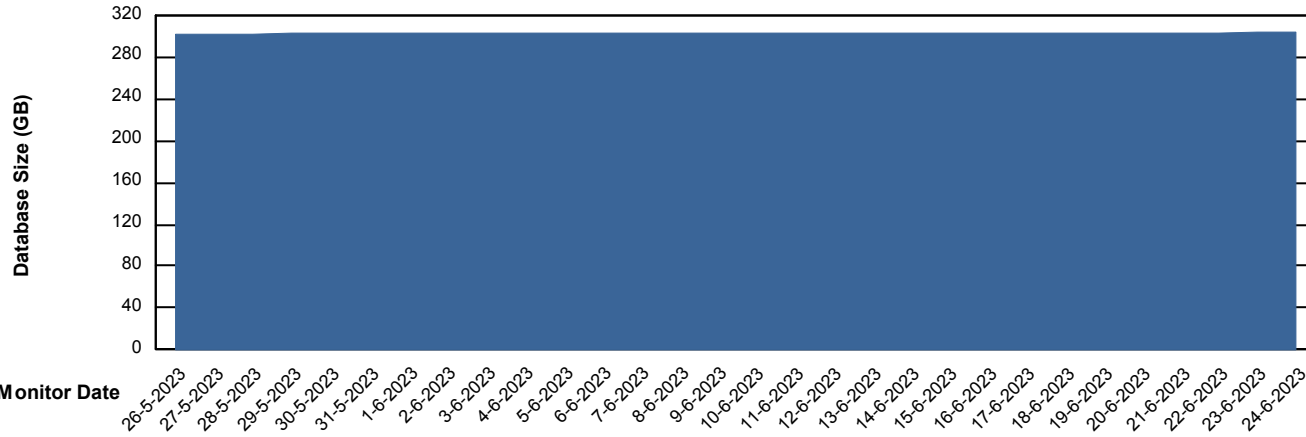

DATABASE SIZE PCODB_Production

Database growth over last month