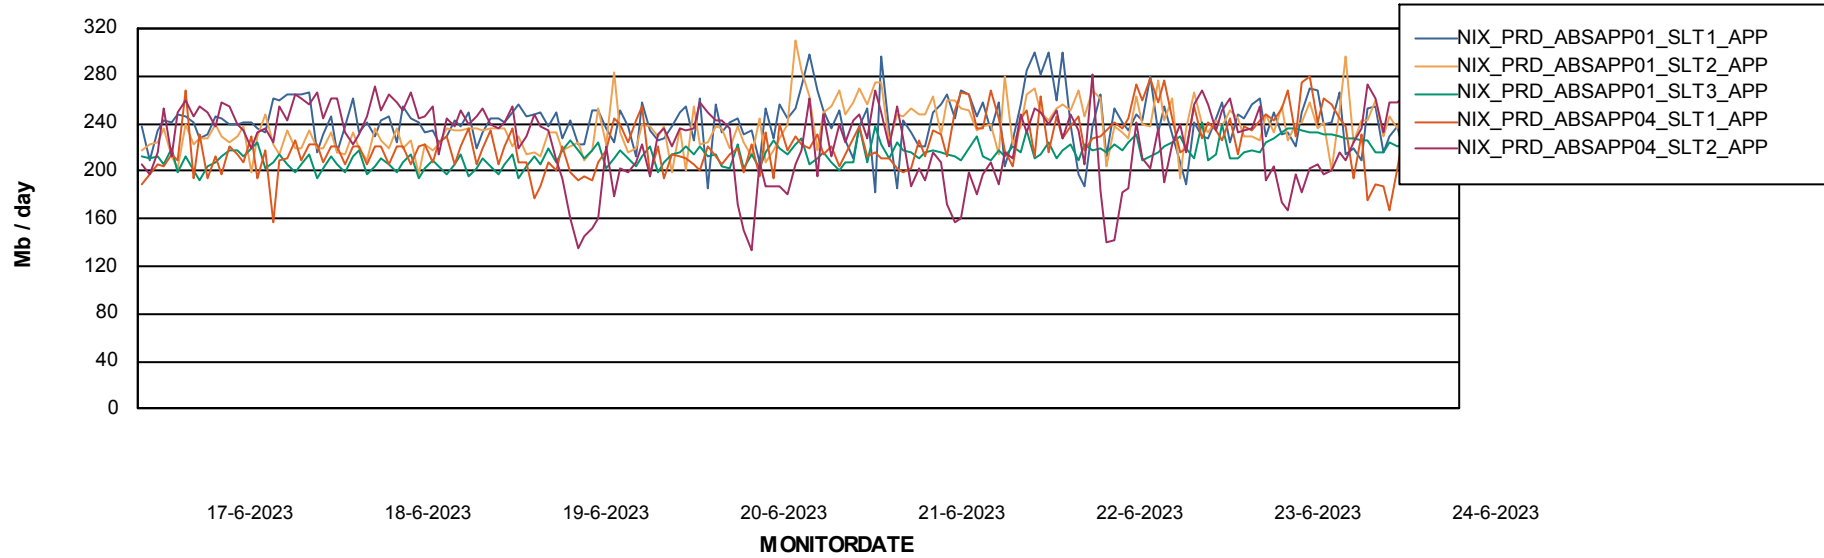

ABSSolute Application Server Services

Avg memory used per ABS Server Service