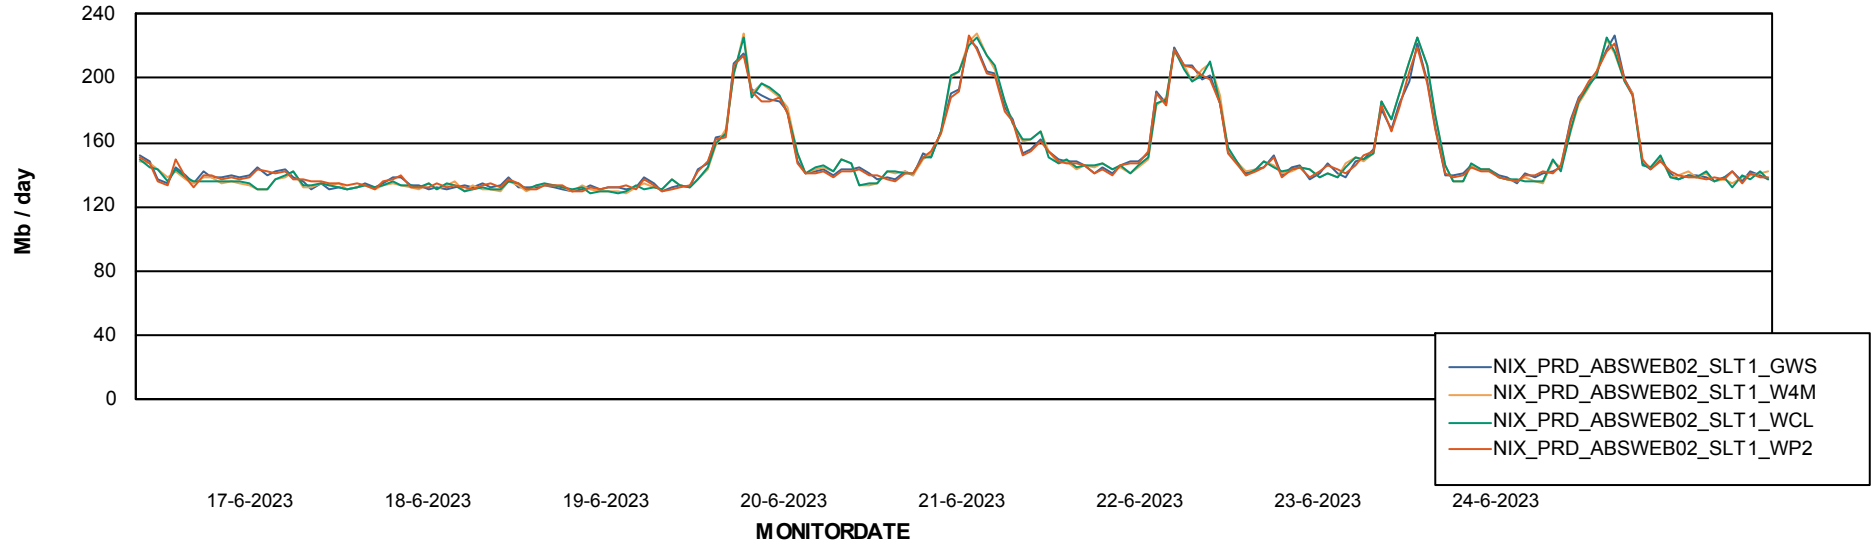

ABSSolute Web Component Services

Avg memory used per ABS Web component