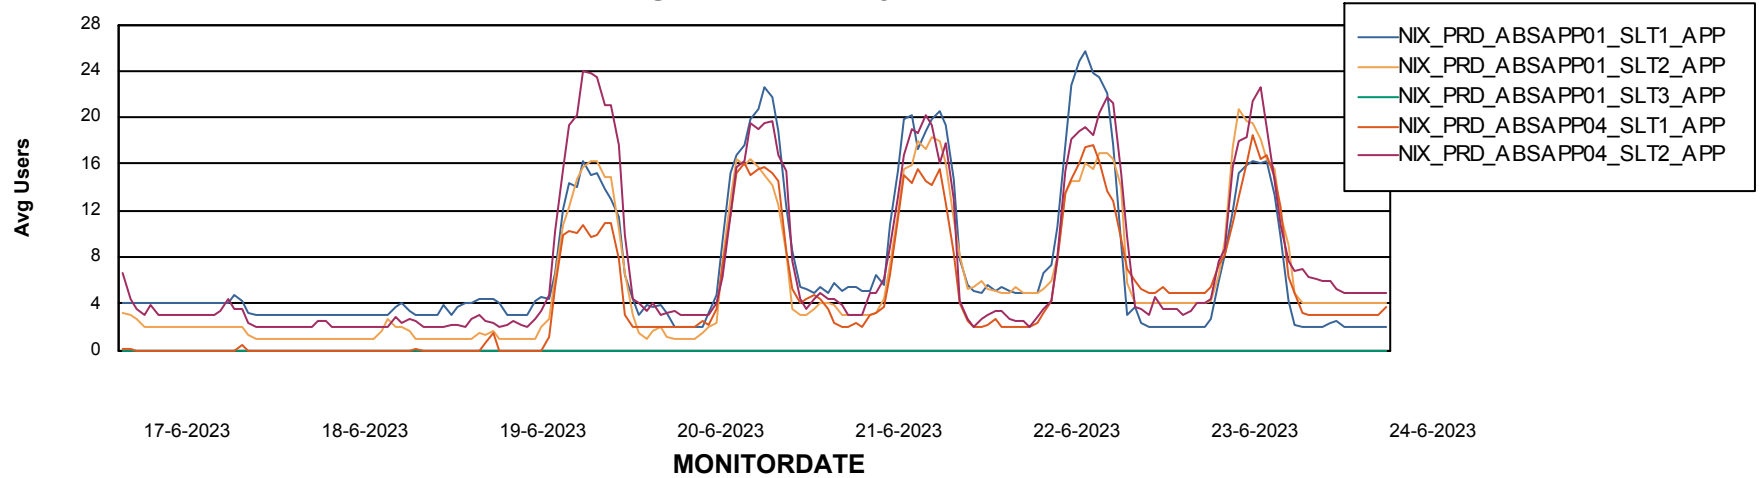

Avg users per day per ABS server