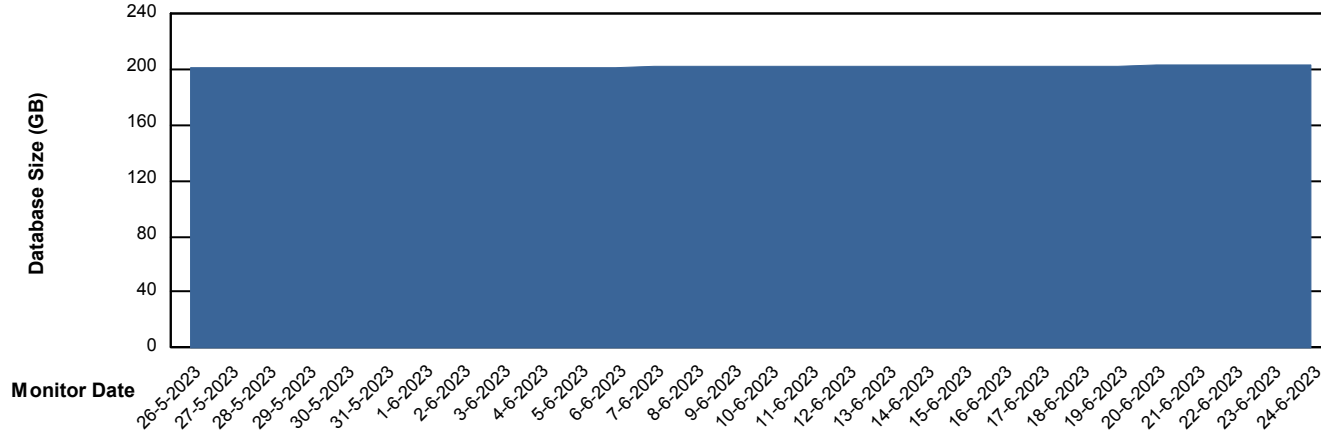

Customer NIX_Production
Database ID 51

Database Performance NIXDB_Standby

DB Processes Max 300

Weekly SLA Customer Report

Customer NIX_Production
Database ID 51

DATABASE SIZE NIXDB_BI

Database growth over last month