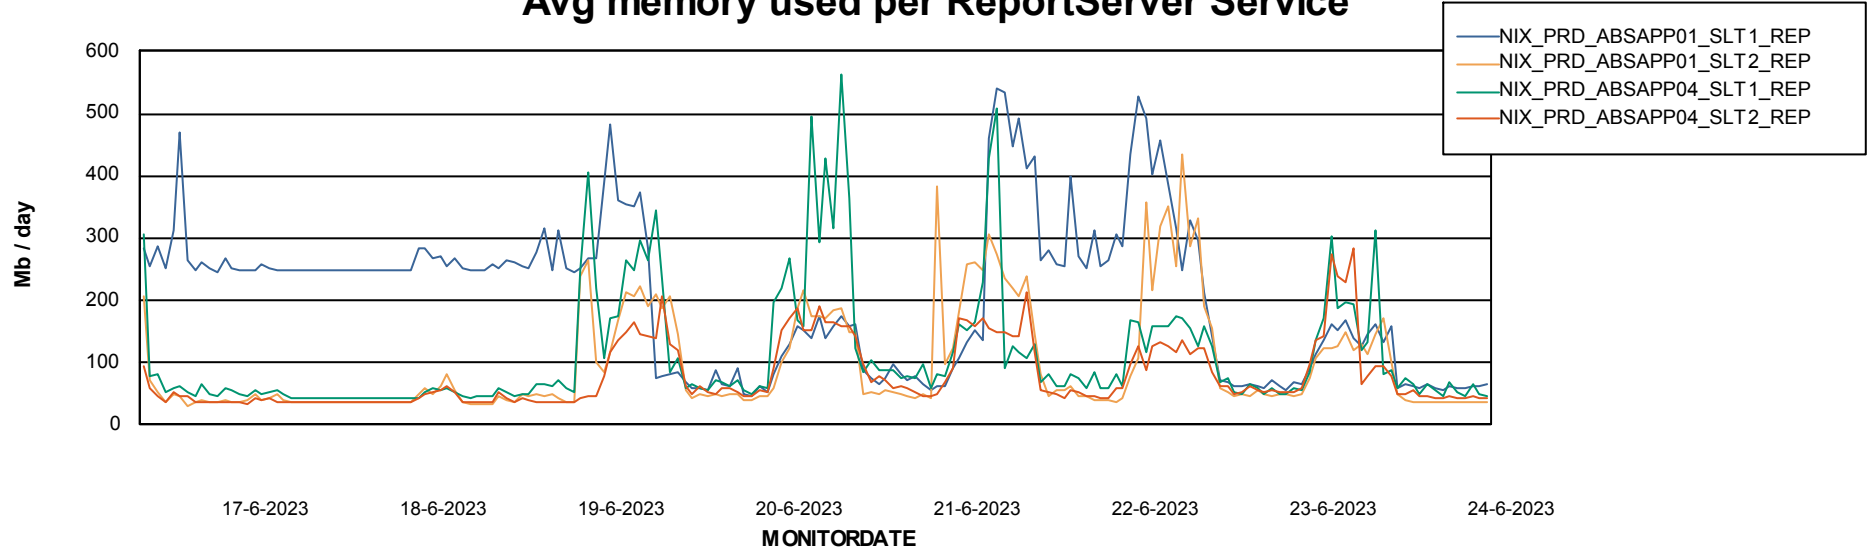

Avg memory used per ABS Server Service

Avg users per day per ABS server

Weekly SLA Customer Report

Customer NIX_Production
Database ID 51

ABSSolute Application ReportServer Services

Avg memory used per ReportServer Service