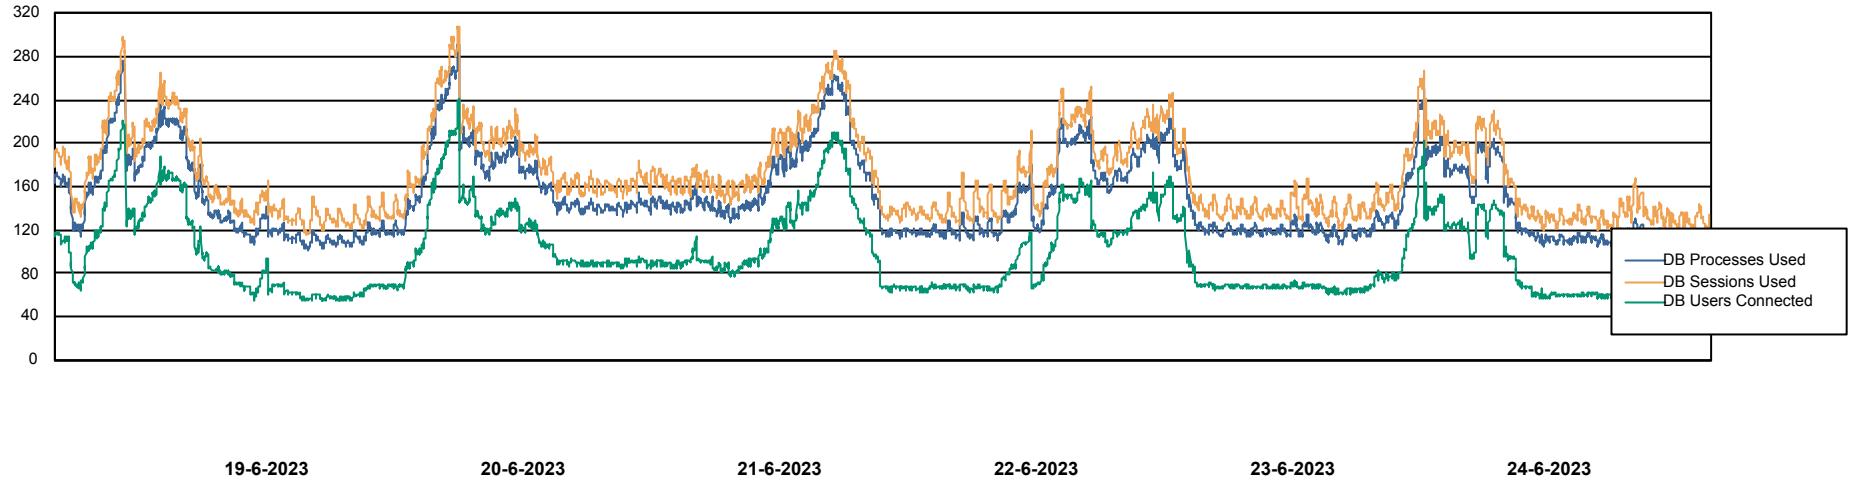

Weekly SLA Customer Report

Customer NIX_Production
Database ID 51

Database Performance NIXDB_BI

Weekly SLA Customer Report

Customer NIX_Production
Database ID 51

Database Performance NIXDB_Production

Weekly SLA Customer Report

Customer NIX_Production
Database ID 51

Database Performance NIXDB_Standby

DB Processes Max 300

Weekly SLA Customer Report

Customer NIX_Production
Database ID 51

DATABASE SIZE NIXDB_BI

Database growth over last month