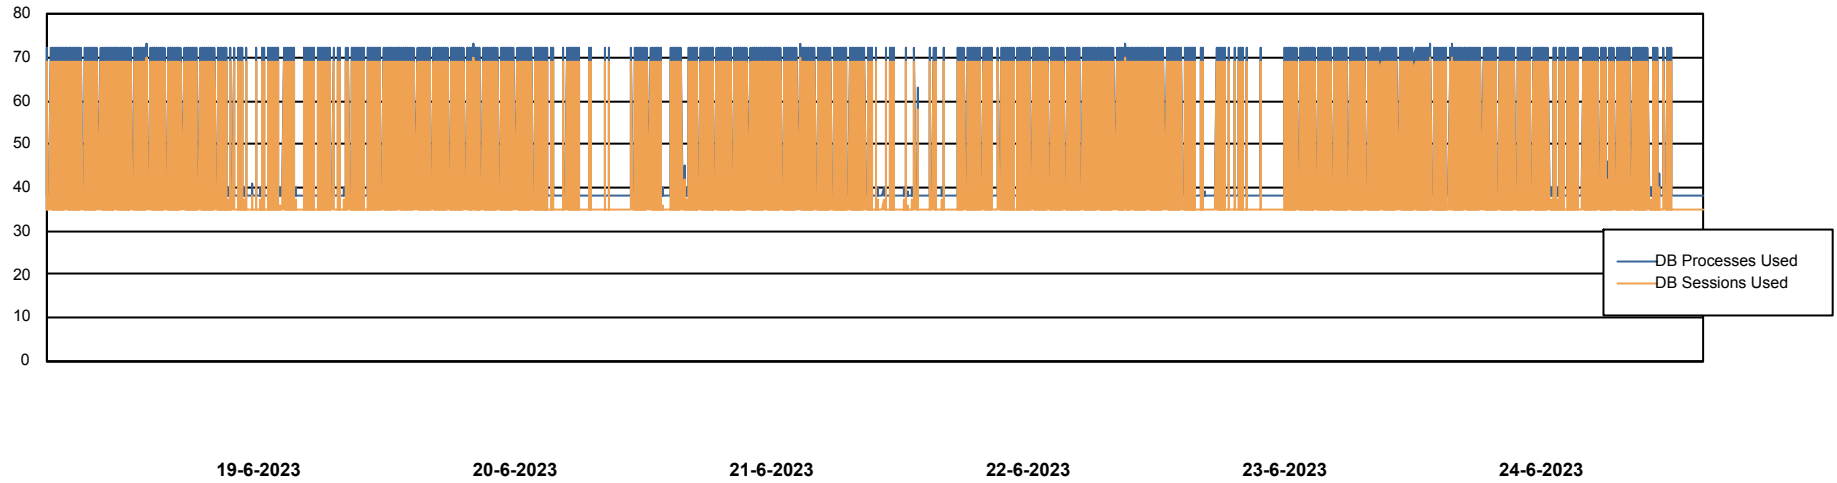

Database Performance NIXDB_Standby

DB Processes Max 300