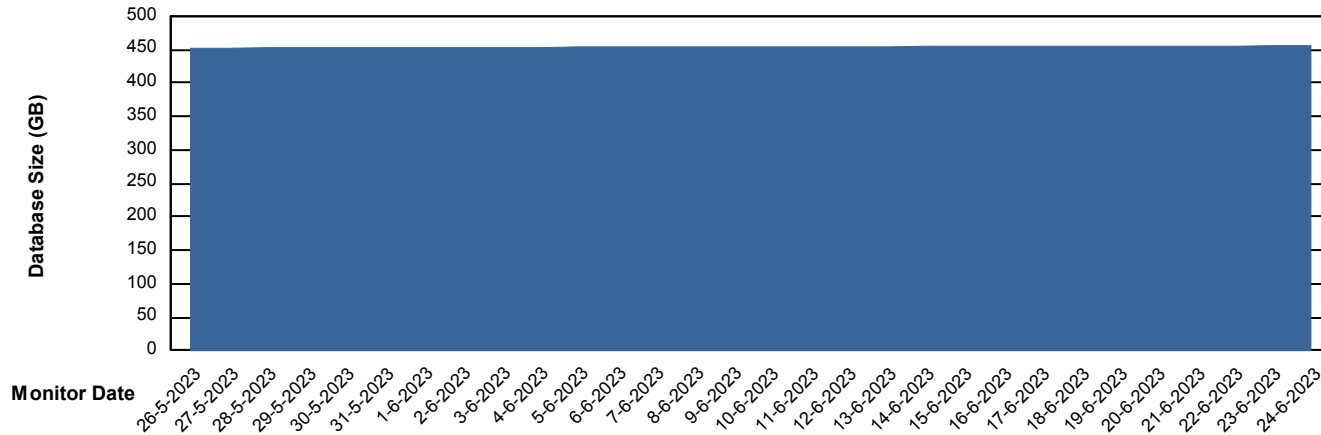

Customer NIX_Production
Database ID 51

Database Performance NIXDB_Standby

DB Processes Max 300

Weekly SLA Customer Report

Customer NIX_Production
Database ID 51

DATABASE SIZE NIXDB_BI

Database growth over last month

DATABASE SIZE NIXDB_Production

Database growth over last month

Weekly SLA Customer Report

Customer NIX_Production
 Database ID 51

Database Tablespace NIXDB_BI

Date	Tablespace Name	Filesize (Gb)	Usedsize (Gb)	Percentage free
24-6-2023	ABSDATA	99	83	16
	INDX	140	117	16
23-6-2023	ABSDATA	99	83	16
	INDX	140	117	16
22-6-2023	ABSDATA	99	83	16
	INDX	140	117	16
21-6-2023	ABSDATA	99	83	16
	INDX	140	117	16
20-6-2023	ABSDATA	99	83	16
	INDX	140	117	16
19-6-2023	ABSDATA	99	83	16
	INDX	140	117	16
18-6-2023	ABSDATA	99	83	16
	INDX	140	117	16