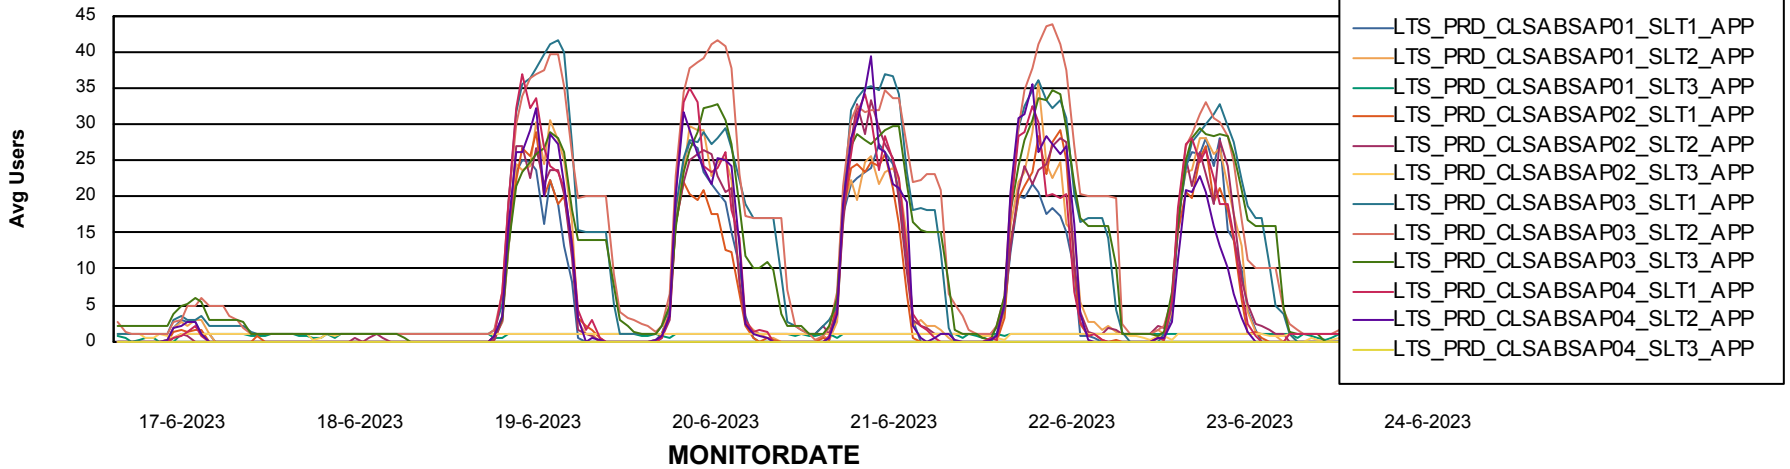

Avg users per day per ABS server