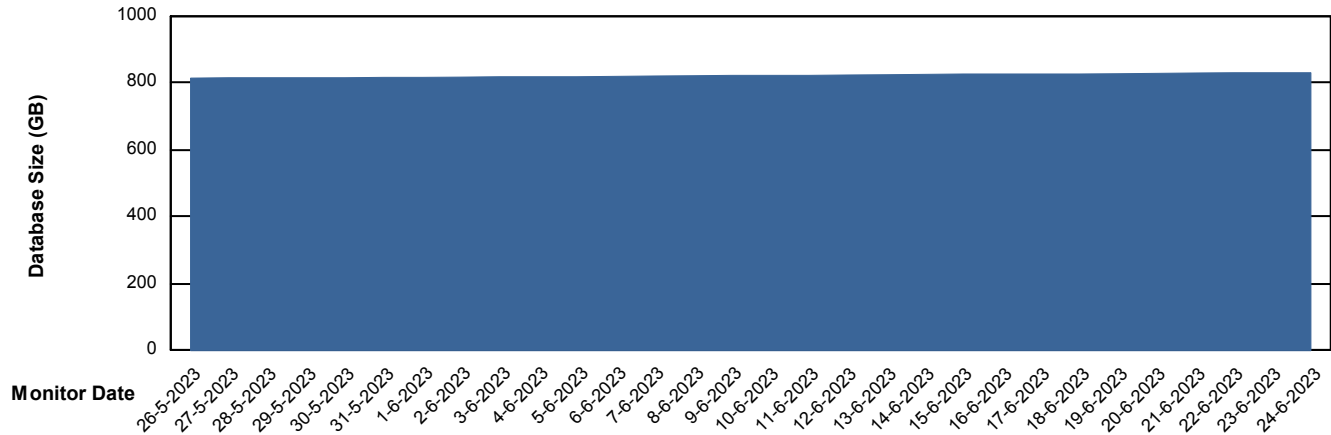

Customer LTS(CleanLease)_Production
Database ID 126

DATABASE SIZE LTS_PROD_CLSABSBI01_BI

Database growth over last month

DATABASE SIZE LTS_PROD_CLSABSDB01_PRDB

Database growth over last month

Weekly SLA Customer Report