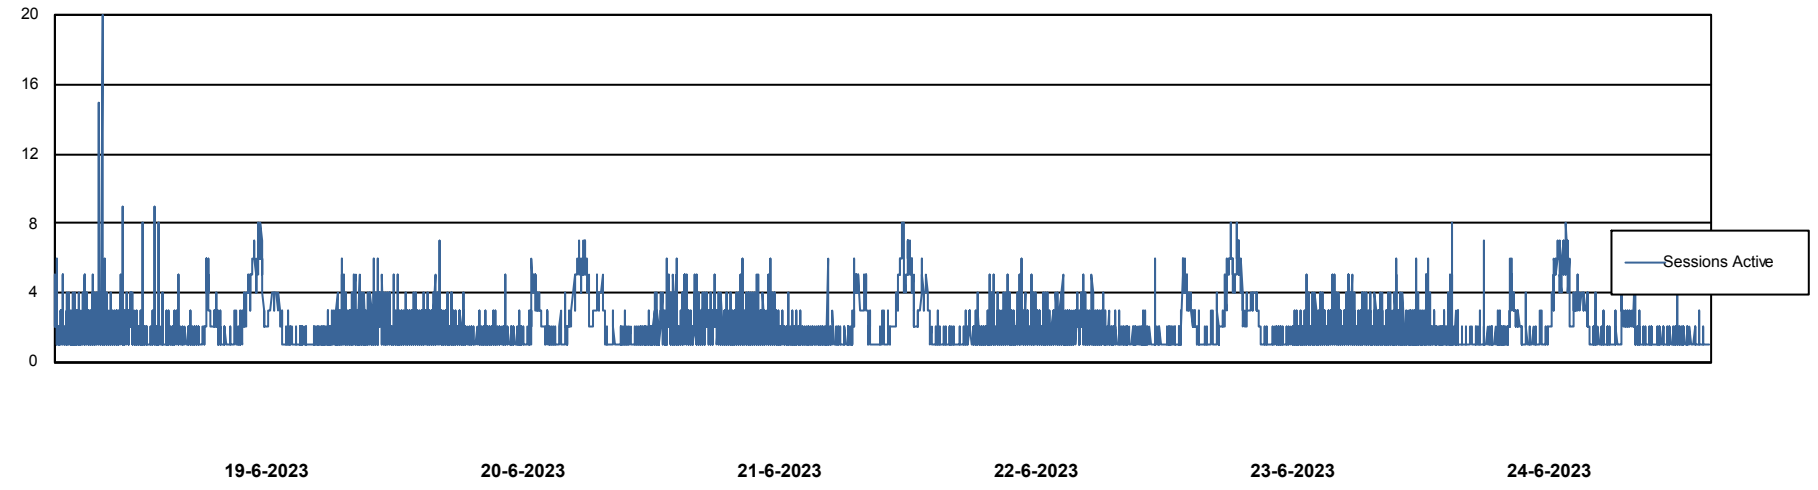

Weekly SLA Customer Report

Customer LTS(CleanLease)_Production
Database ID 126

Database Performance LTS_PROD_CLSABSBI01_BI

Weekly SLA Customer Report

Customer LTS(CleanLease)_Production
Database ID 126

Database Performance LTS_PROD_CLSABSD01_PRDB