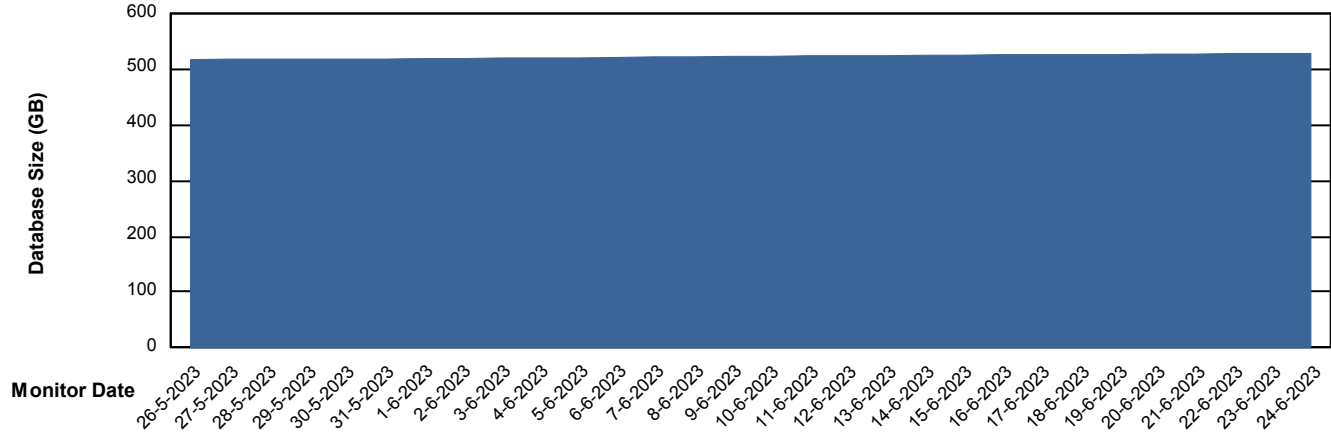

DATABASE SIZE LTS_PROD_CLSABSBI01_BI

Database growth over last month