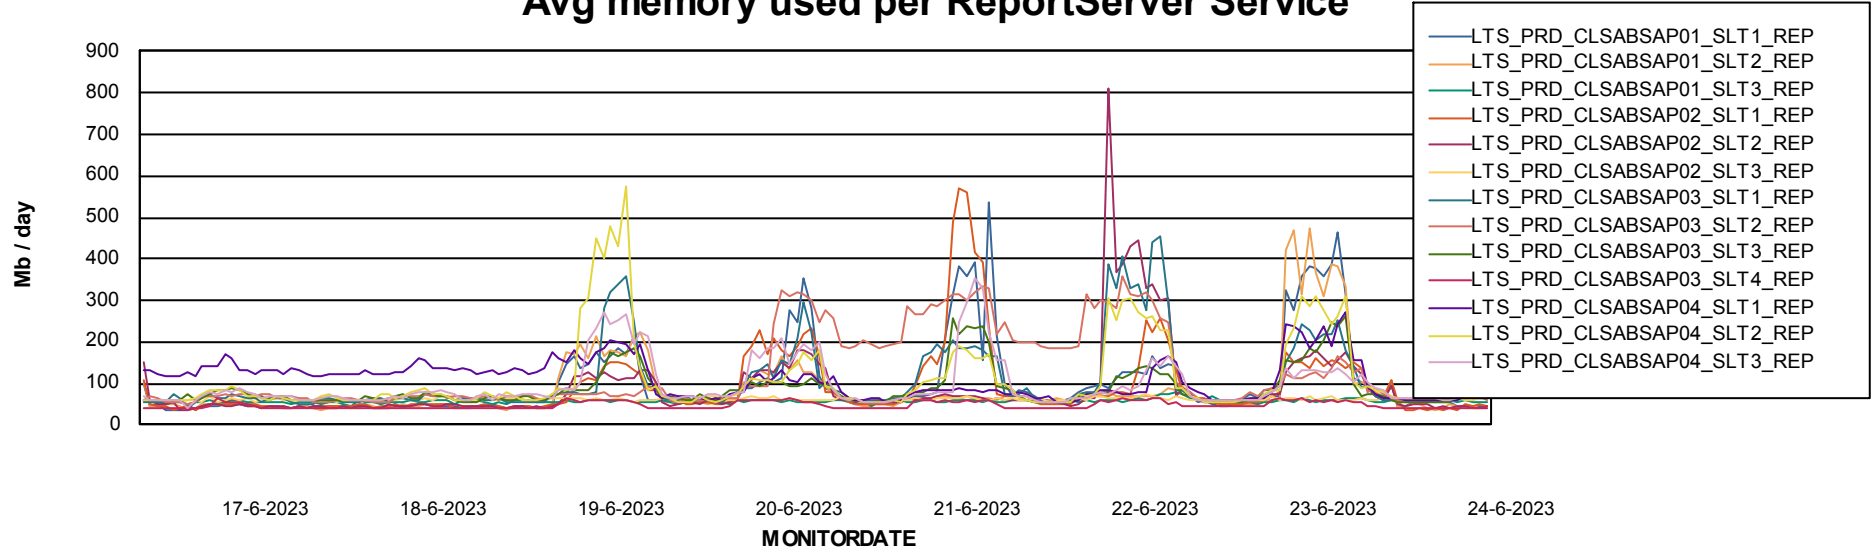

ABSSolute Application ReportServer Services

Avg memory used per ReportServer Service