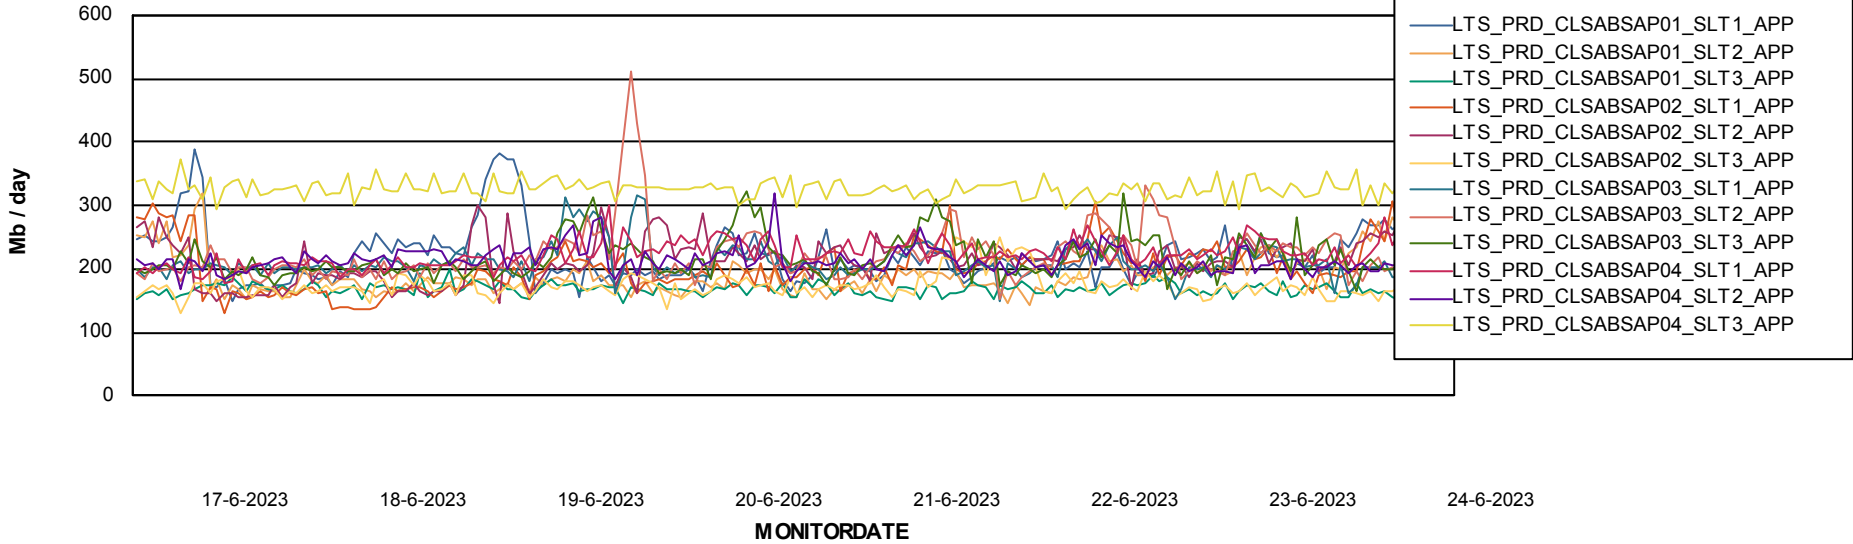

ABSSolute Application Server Services

Avg memory used per ABS Server Service