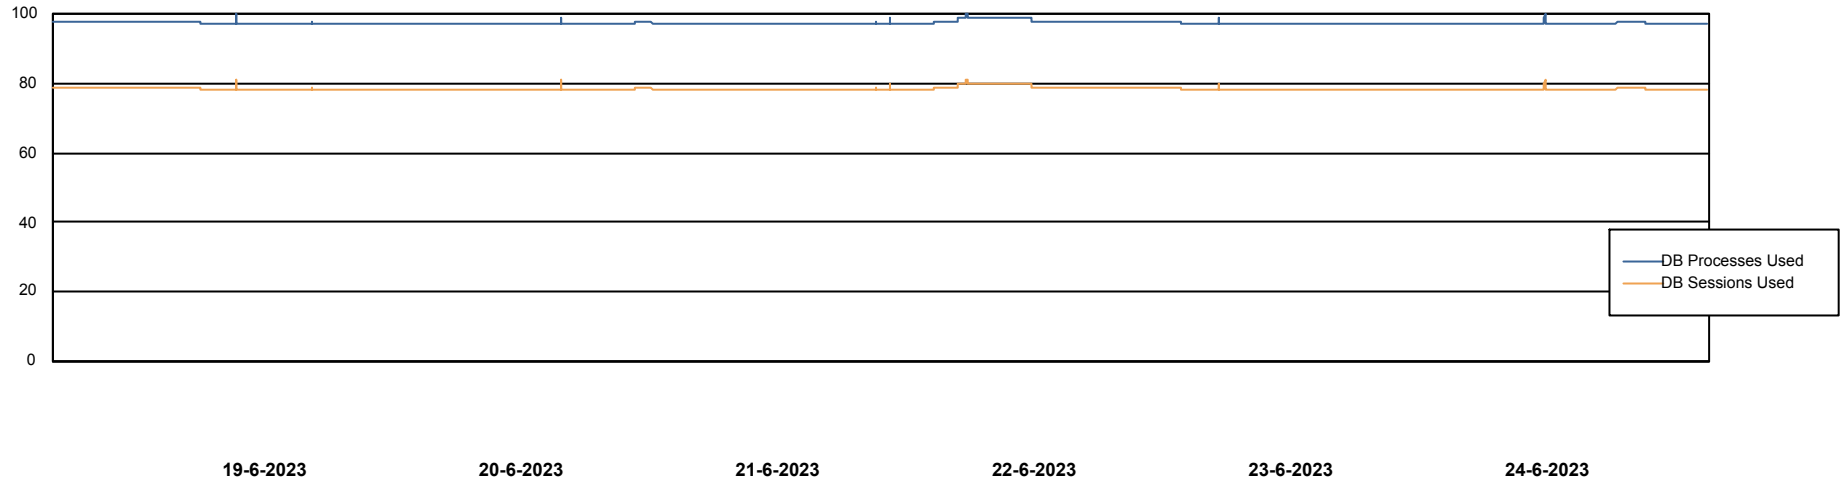

Database Performance LTS_PROD_CLSABSDB02_SBDB

DB Processes Max 0
DB Processes Max 4
DB Processes Max 1,000