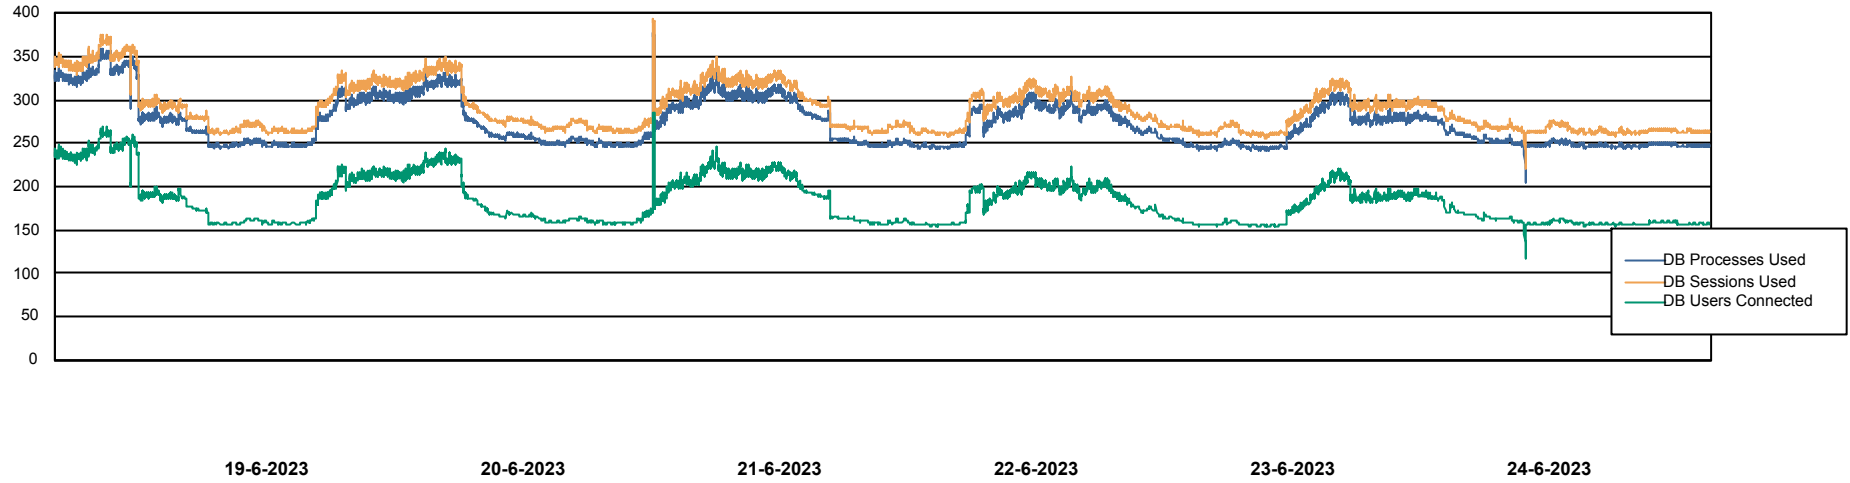

Weekly SLA Customer Report

Customer LTS(CleanLease)_Production
Database ID 126

Database Performance LTS_PROD_CLSABSBI01_BI

Weekly SLA Customer Report

Customer LTS(CleanLease)_Production
Database ID 126

Database Performance LTS_PROD_CLSABSD01_PRDB