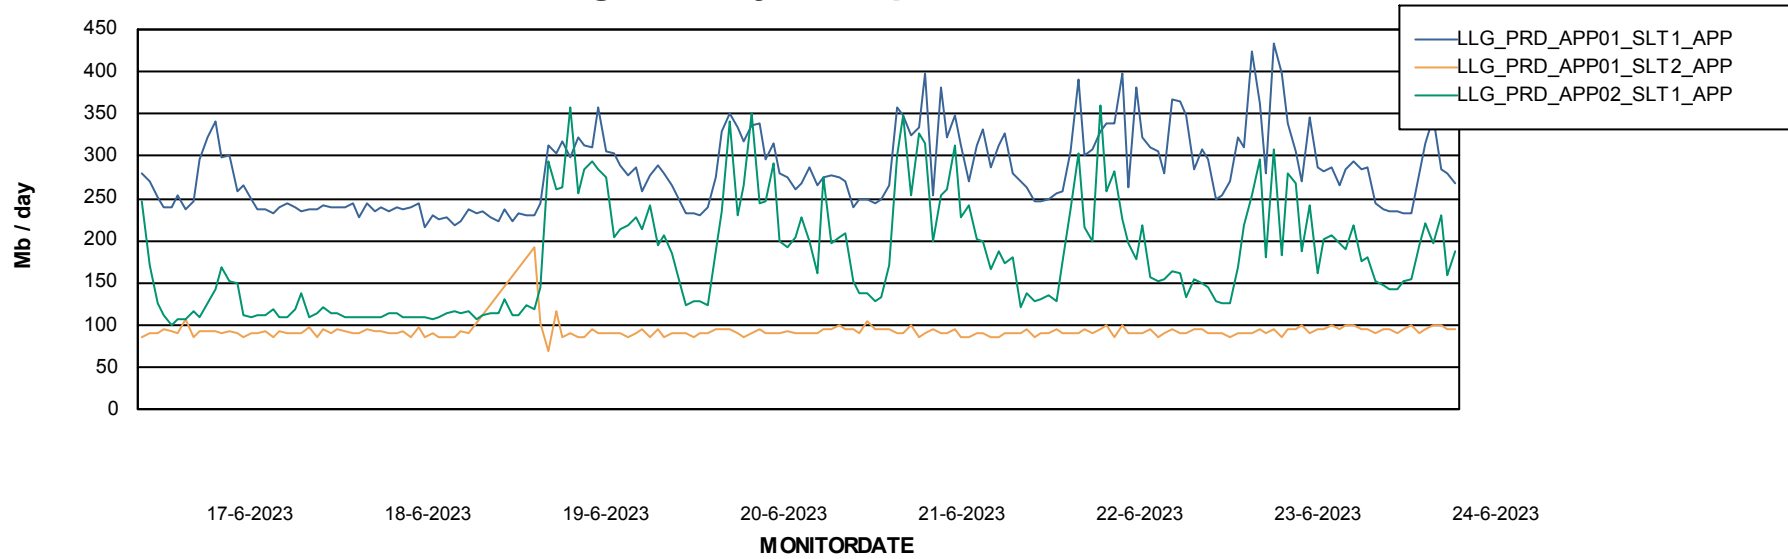

ABSSolute Application Server Services

Avg memory used per ABS Server Service