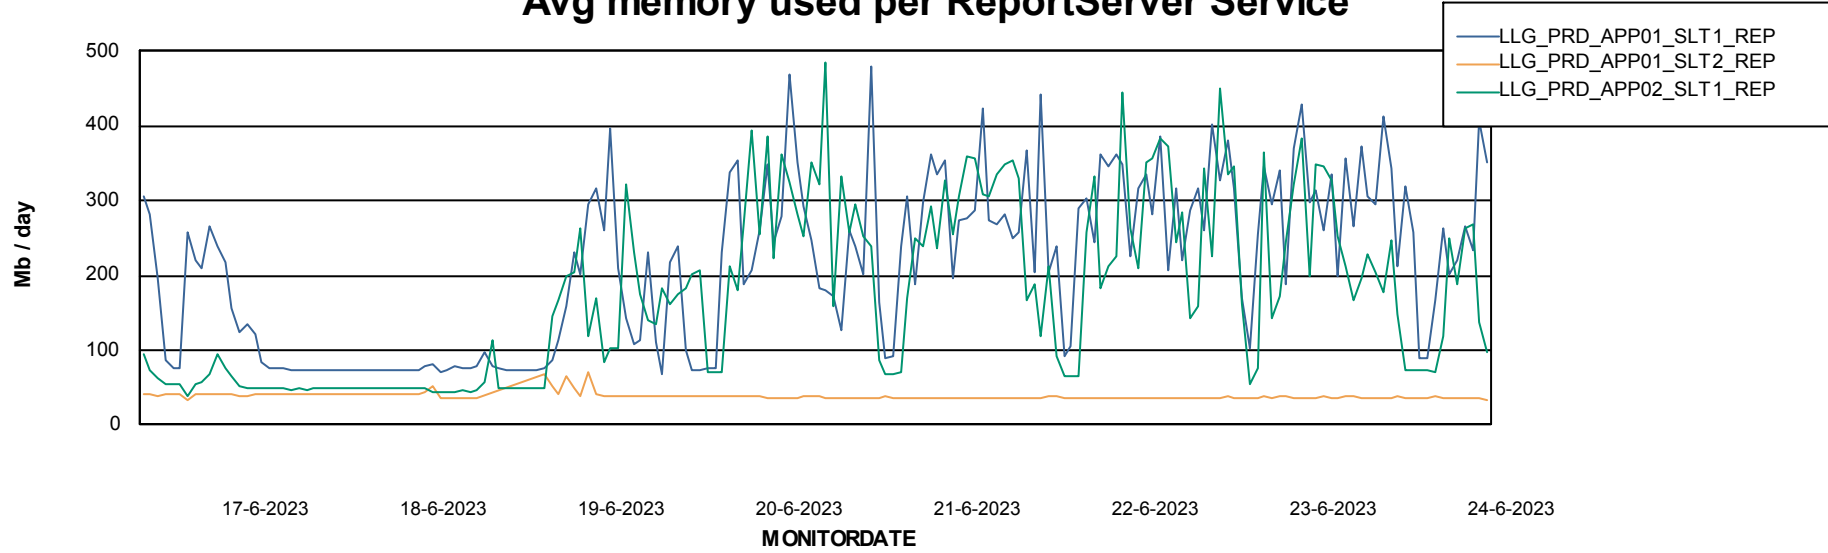

ABSSolute Application Server Services

Avg memory used per ReportServer Service