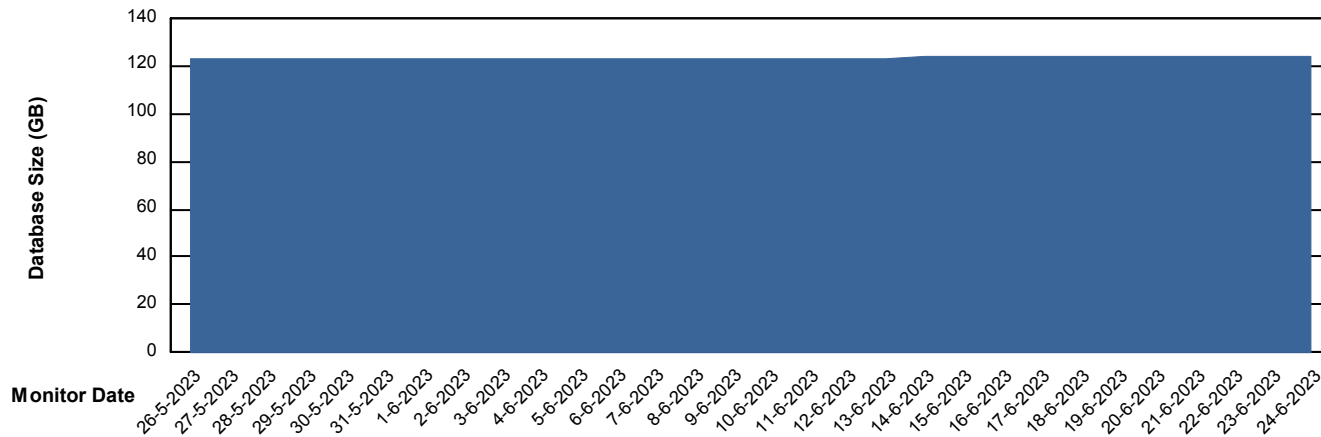

Weekly SLA Customer Report

Customer LLG_Production
Database ID 53

DATABASE SIZE LLGDB_Production

Database growth over last month

DATABASE SIZE LLGDBBI_Production

Database growth over last month

Weekly SLA Customer Report