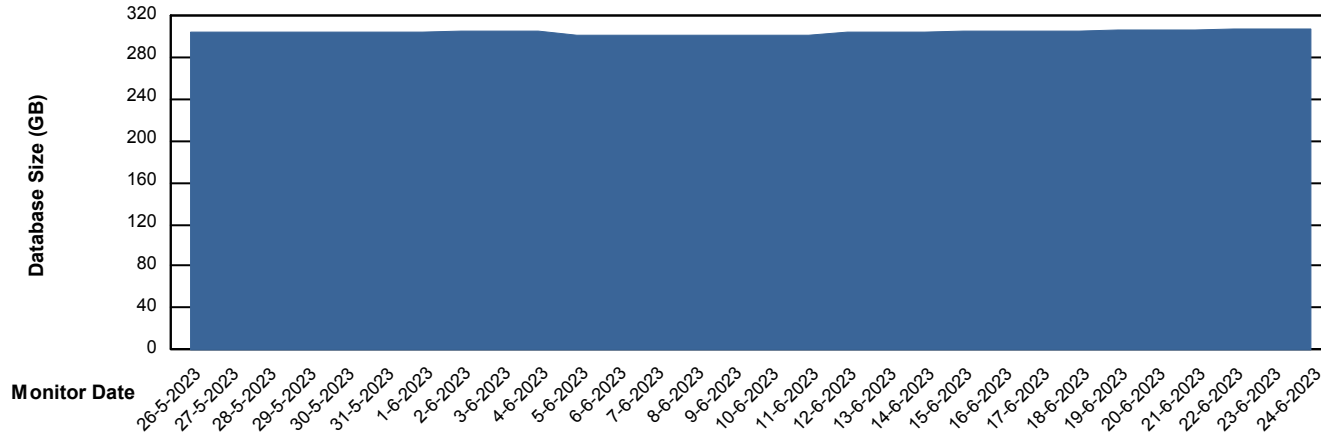

Weekly SLA Customer Report

Customer LLG_Production
Database ID 53

DATABASE SIZE LLGDB_Production

Database growth over last month

DATABASE SIZE LLGDBBI_Production

Database growth over last month

Weekly SLA Customer Report