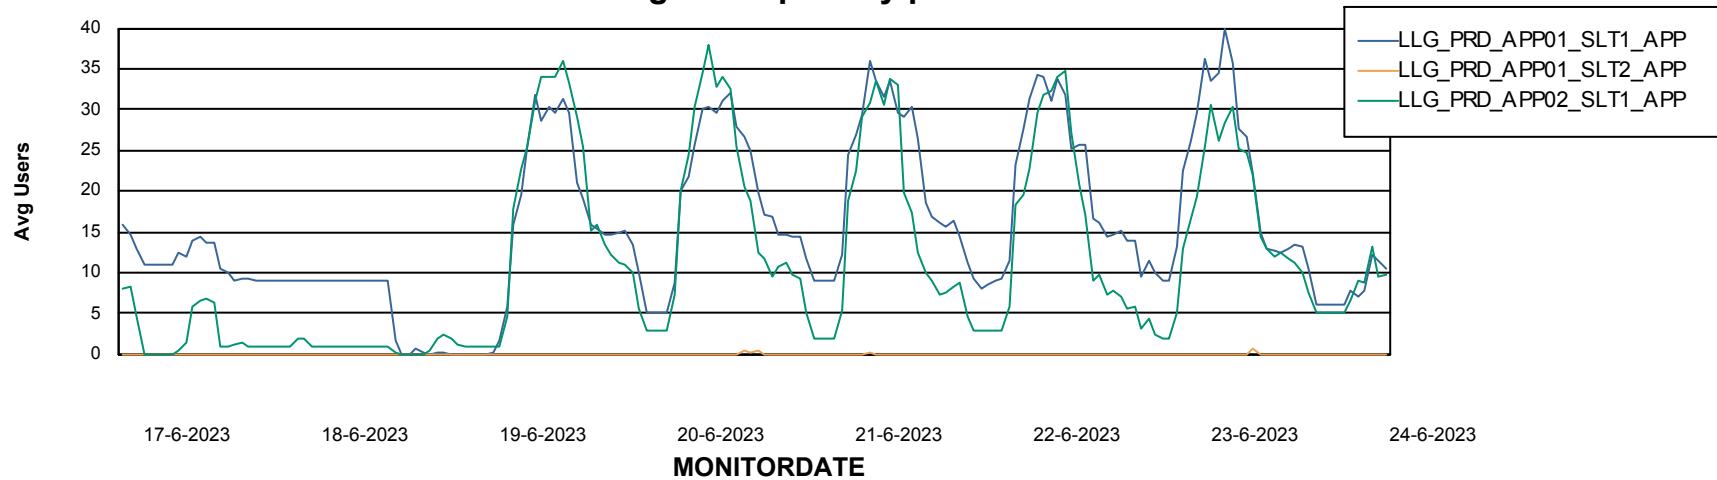

Avg users per day per ABS server