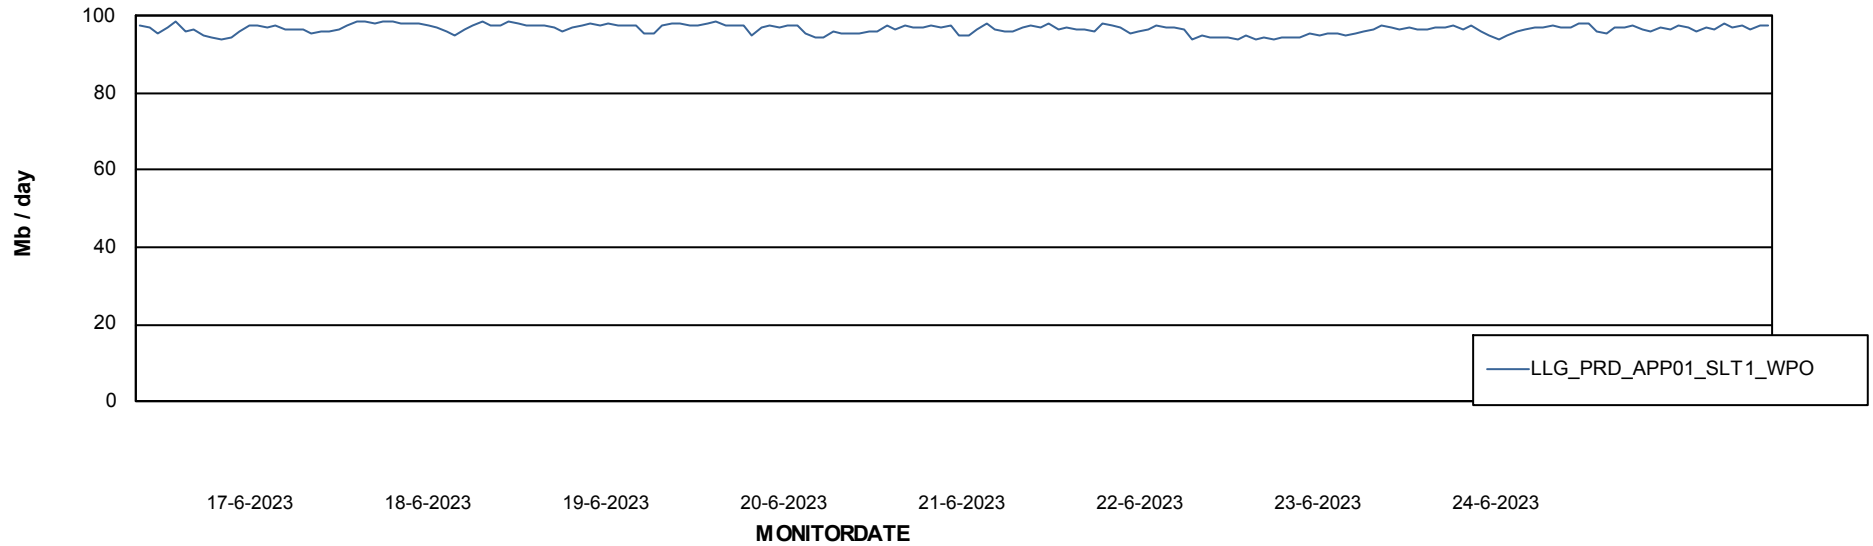

ABSSolute Application Server Services

Avg memory used per ABS Web component