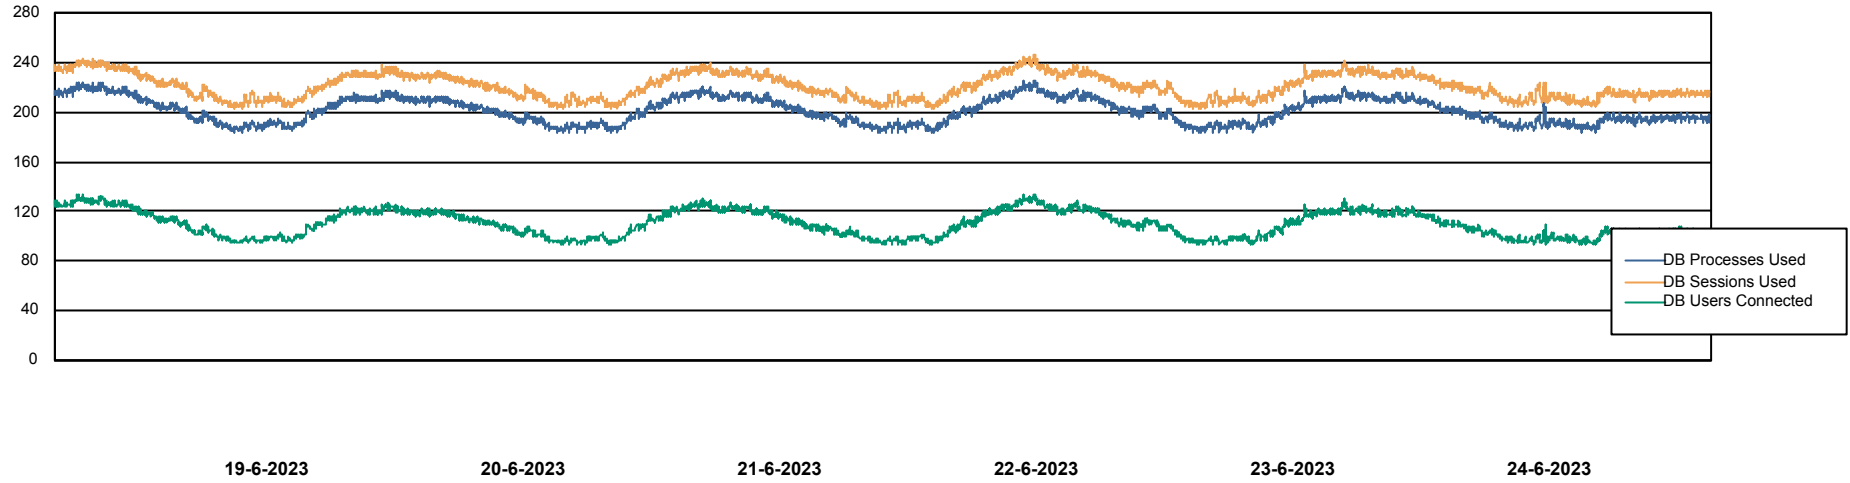

Weekly SLA Customer Report

Customer KLH_Production (24/7)
Database ID 139

Database Performance KLHDB_BI

Weekly SLA Customer Report

Customer KLH_Production (24/7)
Database ID 139

Database Performance KLHDB_Production