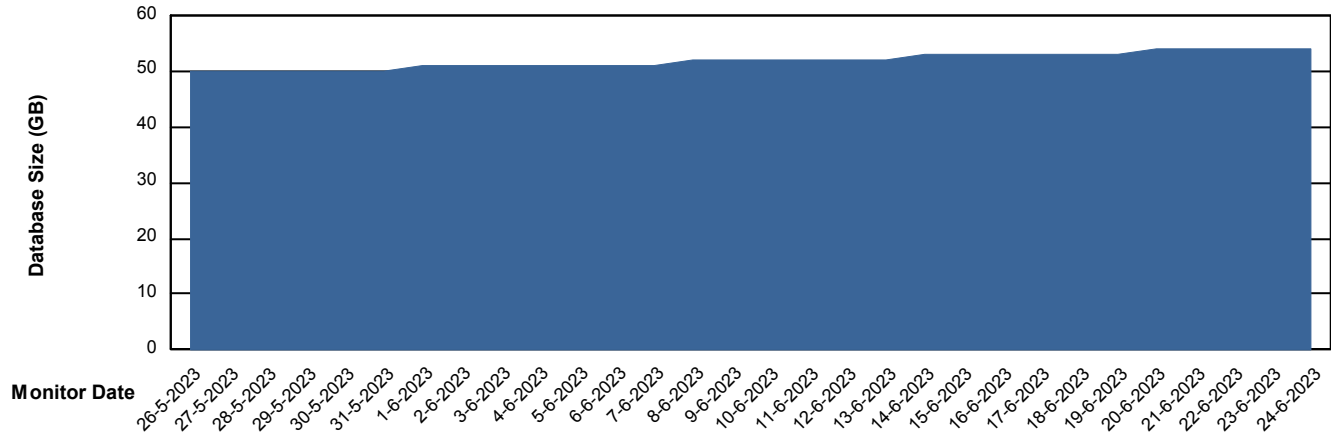

Weekly SLA Customer Report

Customer KLH_Production (24/7)
Database ID 139

Database Performance KLHDB_Standby

DB Processes Max 0
DB Processes Max 1,000
DB Processes Max 4

Weekly SLA Customer Report

Customer KLH_Production (24/7)
Database ID 139

DATABASE SIZE KLHDB_BI

Database growth over last month

DATABASE SIZE KLHDB_Production

Database growth over last month

Weekly SLA Customer Report

Customer KLH_Production (24/7)
Database ID 139

Database Tablespace KLHDB_BI