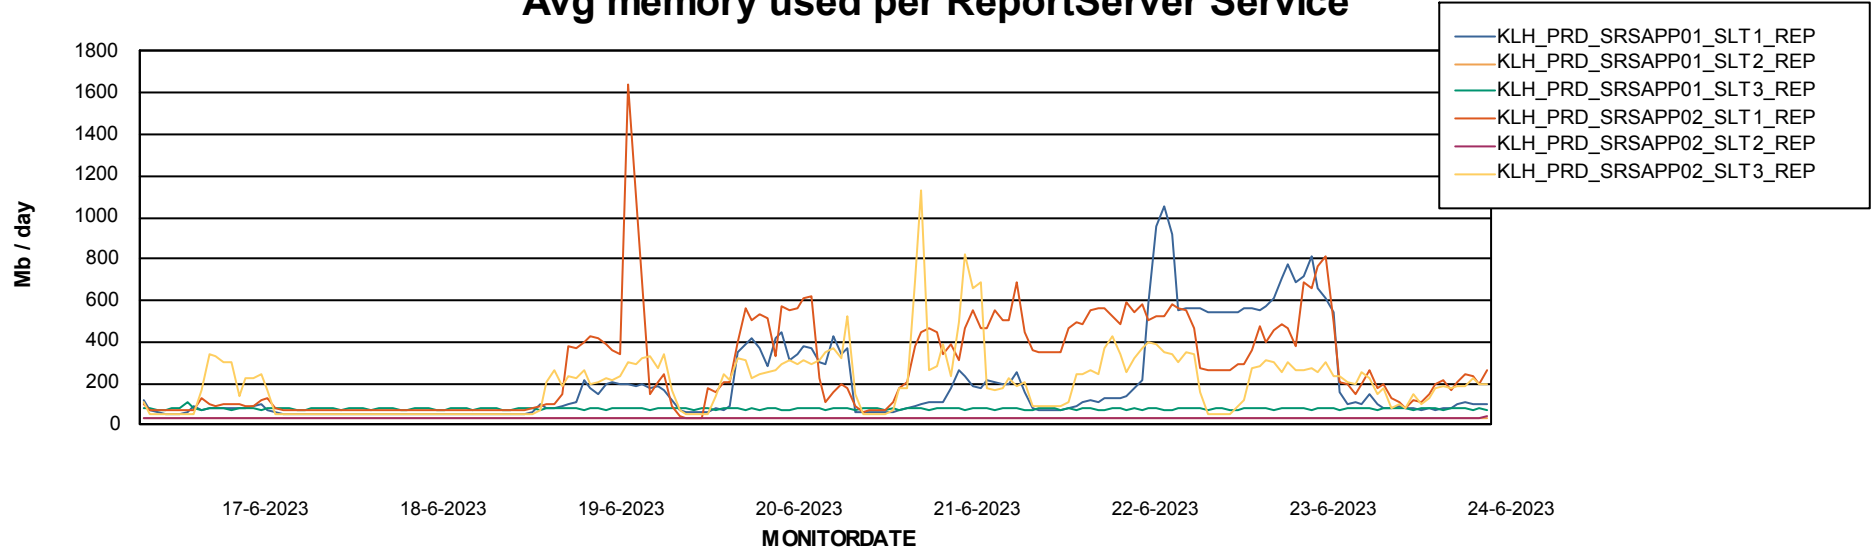

ABSSolute Application ReportServer Services

Avg memory used per ReportServer Service