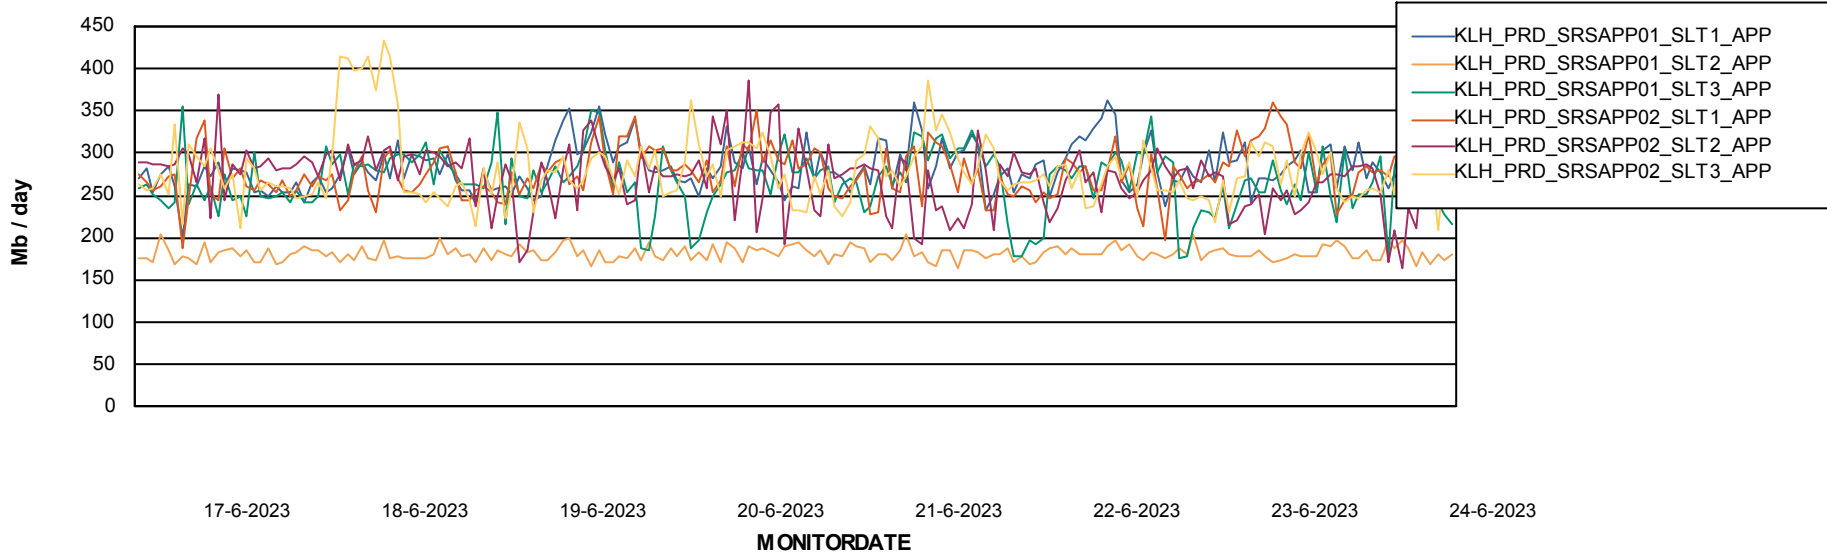

ABSSolute Application Server Services

Avg memory used per ABS Server Service