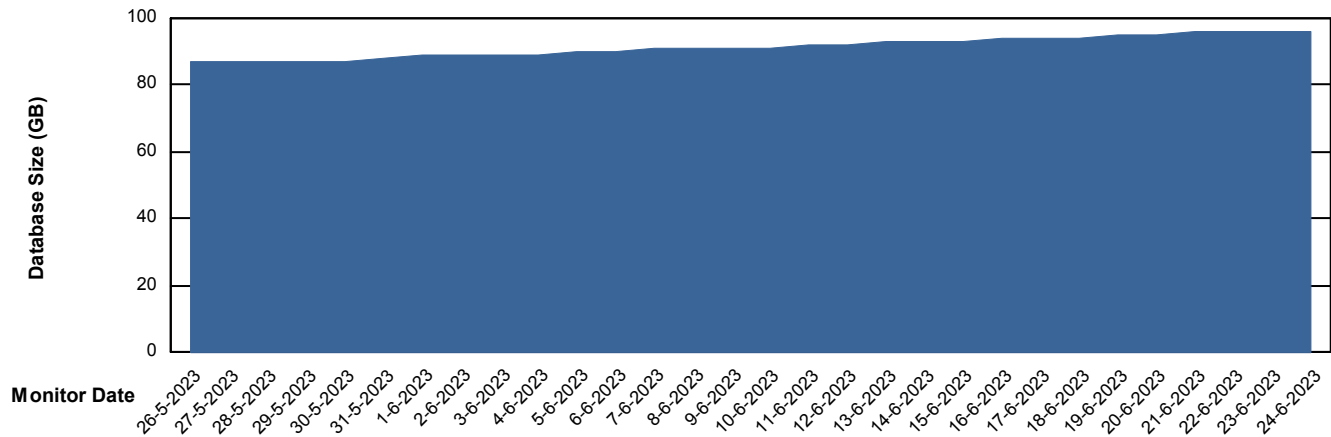

Weekly SLA Customer Report

Customer KLH_Production (24/7)
Database ID 139

Database Performance KLHDB_Standby

DB Processes Max 0
DB Processes Max 1,000
DB Processes Max 4

Weekly SLA Customer Report

Customer KLH_Production (24/7)
Database ID 139

DATABASE SIZE KLHDB_BI

Database growth over last month

DATABASE SIZE KLHDB_Production

Database growth over last month

Weekly SLA Customer Report

Customer KLH_Production (24/7)
Database ID 139

Database Tablespace KLHDB_BI