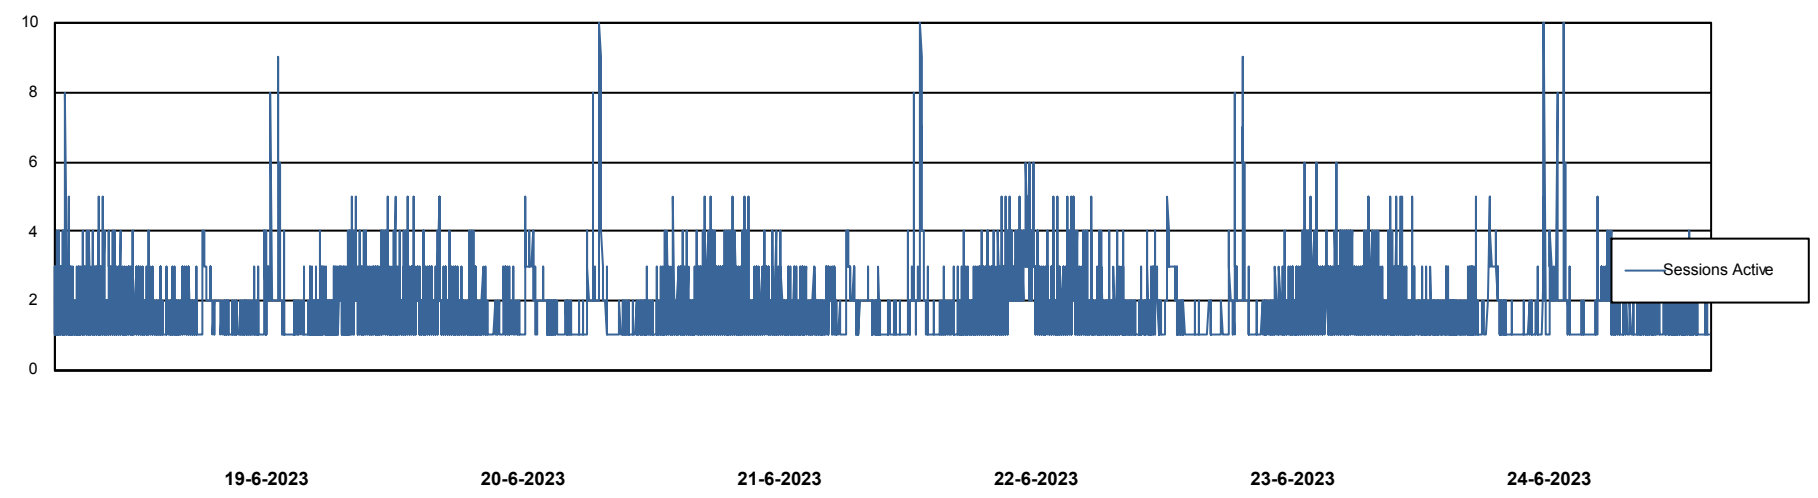

Weekly SLA Customer Report

Customer KLH_Production (24/7)
Database ID 139

Database Performance KLHDB_BI

Weekly SLA Customer Report

Customer KLH_Production (24/7)
Database ID 139

Database Performance KLHDB_Production