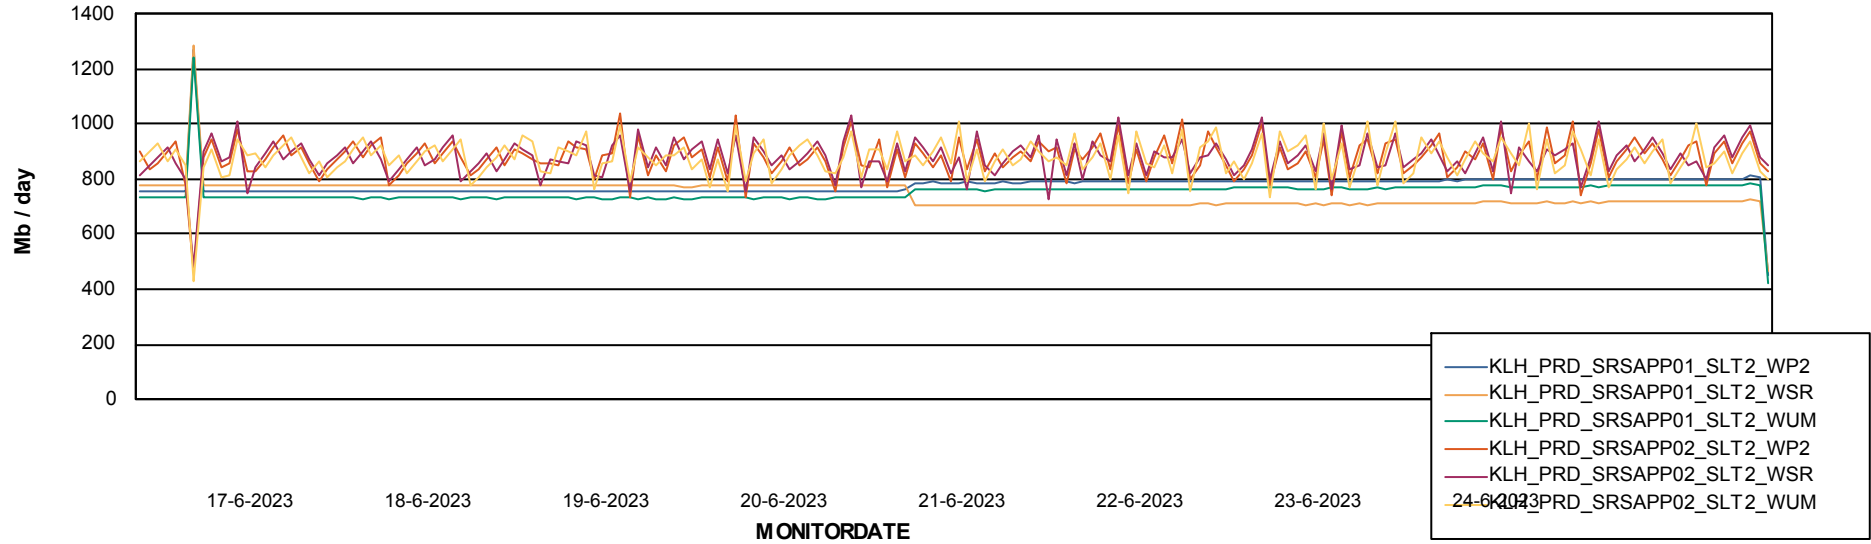

Avg memory used per ReportServer Service

Weekly SLA Customer Report

Customer KLH_Production (24/7)
Database ID 139

ABSSolute Web Component Services

Avg memory used per ABS Web component

Weekly SLA Customer Report