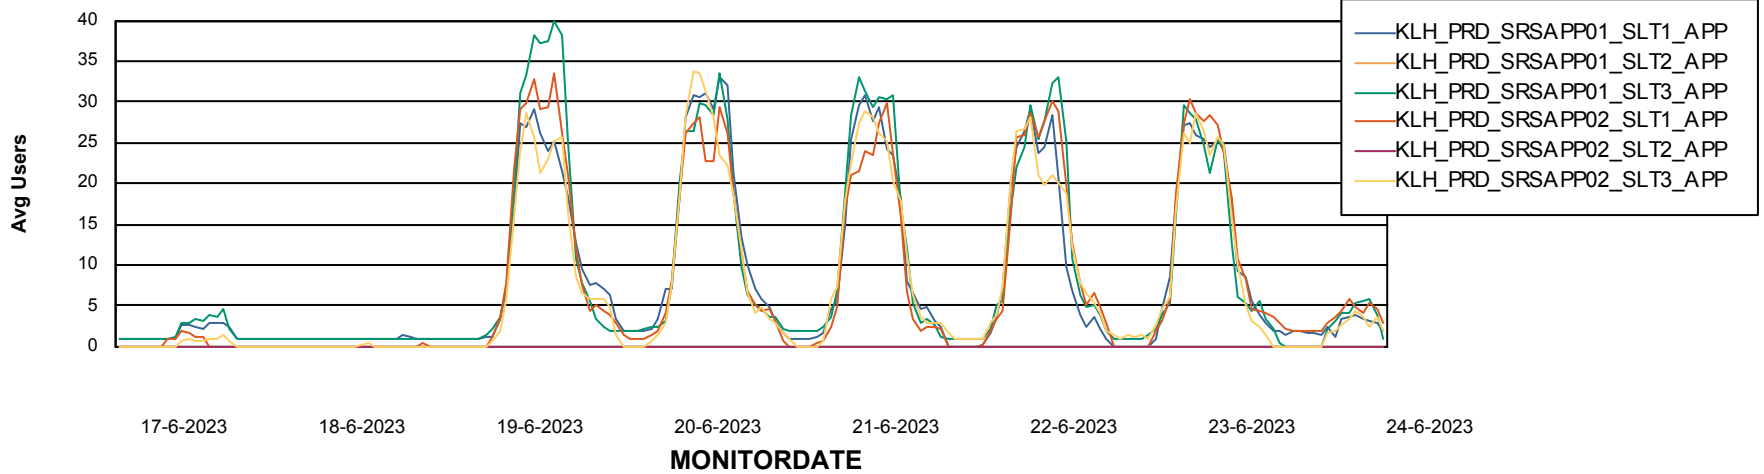

Avg users per day per ABS server