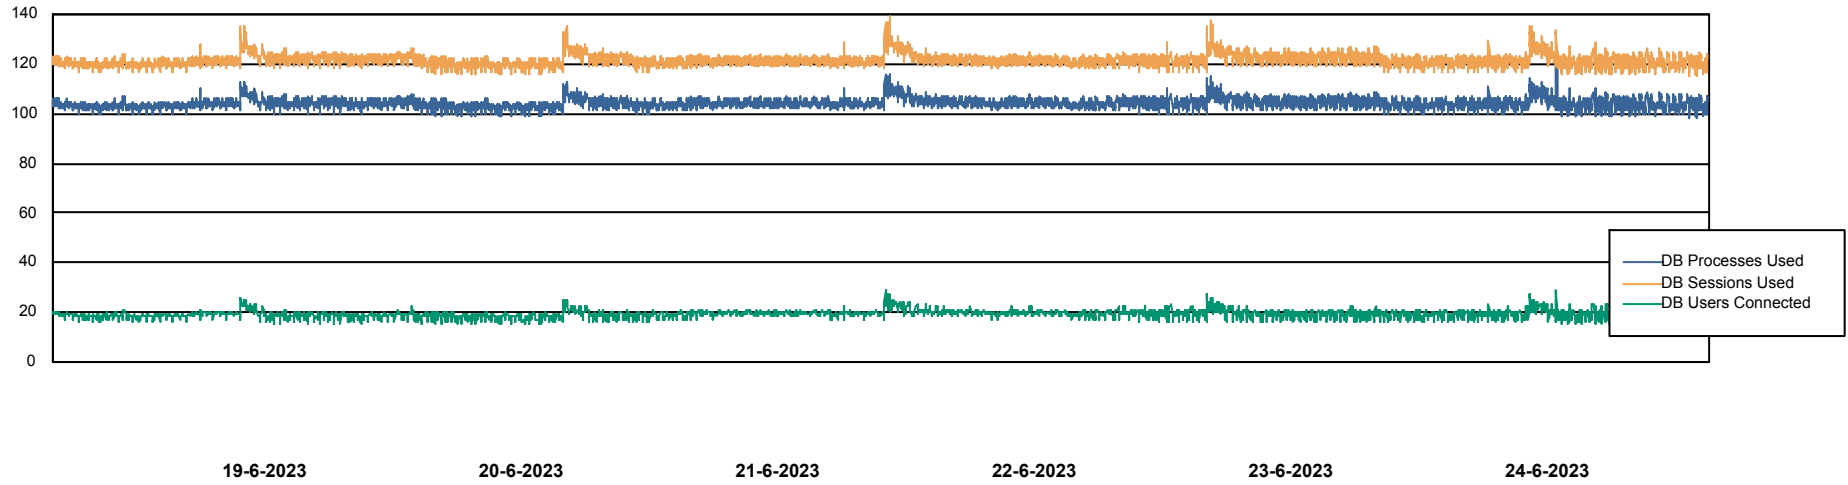

Weekly SLA Customer Report

Customer KLH_Production (24/7)
Database ID 139

Database Performance KLHDB_BI

Weekly SLA Customer Report

Customer KLH_Production (24/7)
Database ID 139

Database Performance KLHDB_Production