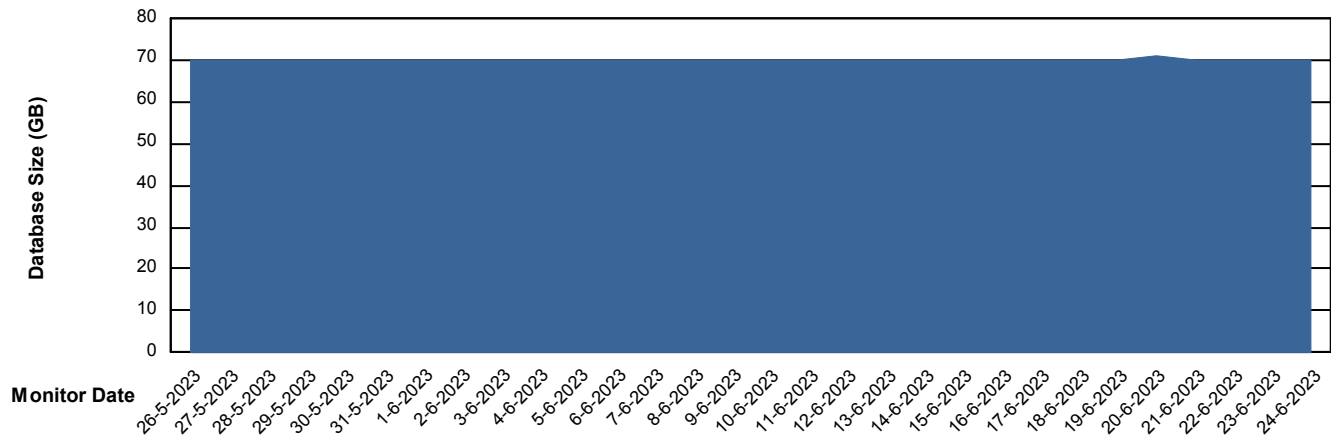

DATABASE SIZE KLA_TST_KLAHQORA04_DB

Database growth over last month