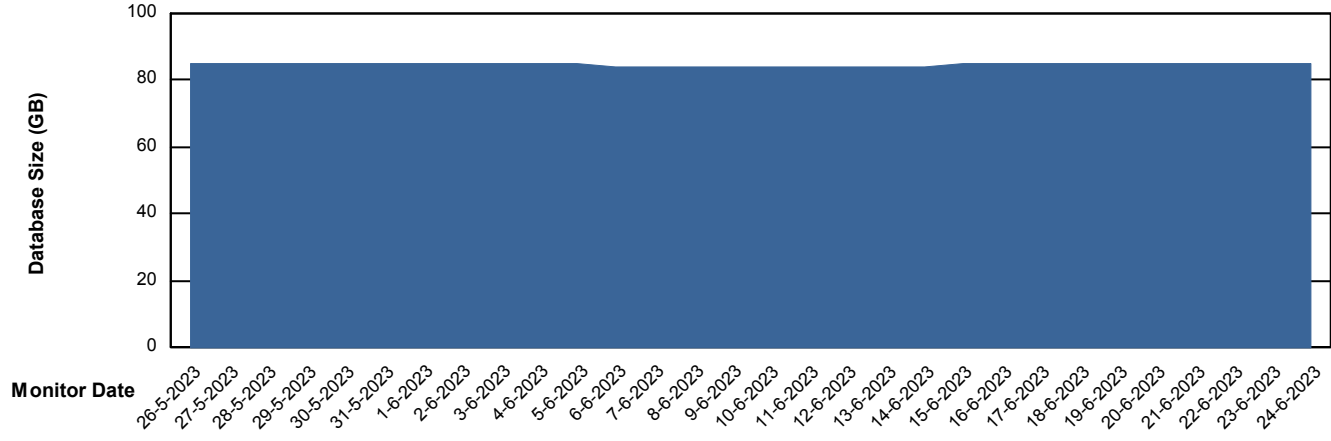

DATABASE SIZE KLA_PRD_KLAHQORA03_DB

Database growth over last month