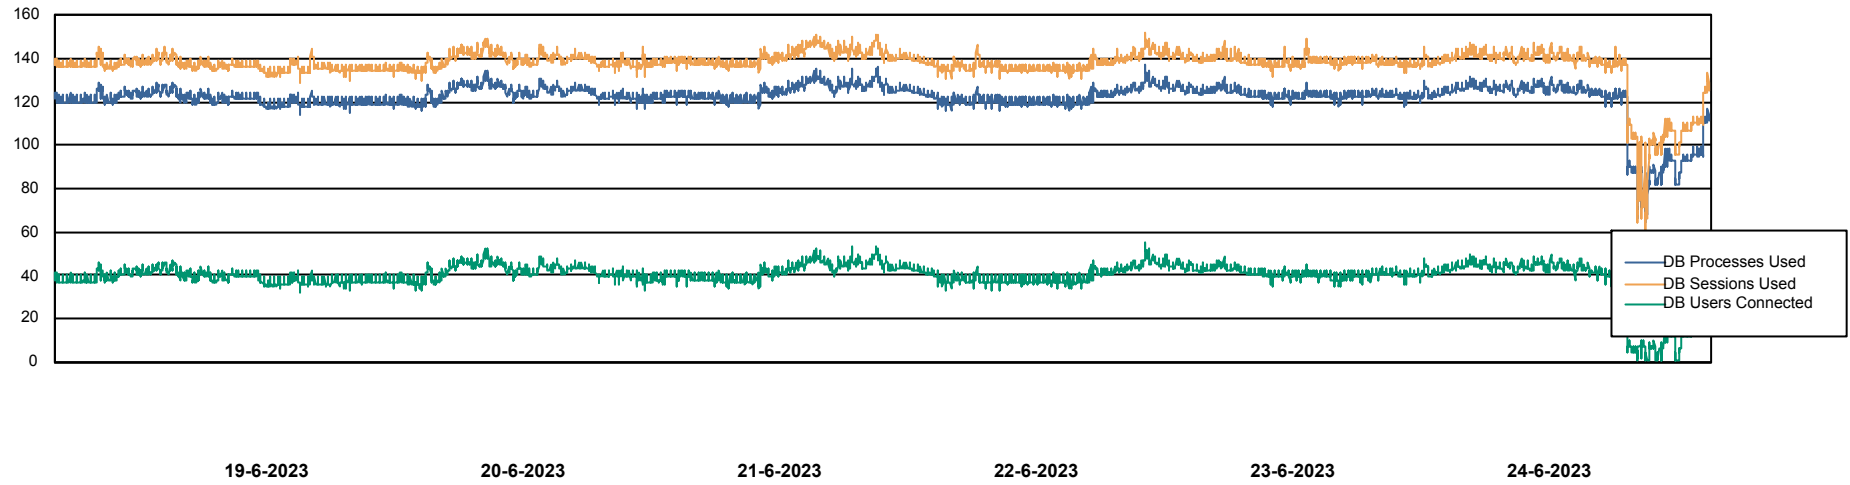

Weekly SLA Customer Report

Customer KBR_Production
Database ID 117

Database Performance BI-DBSRV_DB

Weekly SLA Customer Report

Customer KBR_Production
Database ID 117

Database Performance KBR_PRD_DB-SRV1_DB