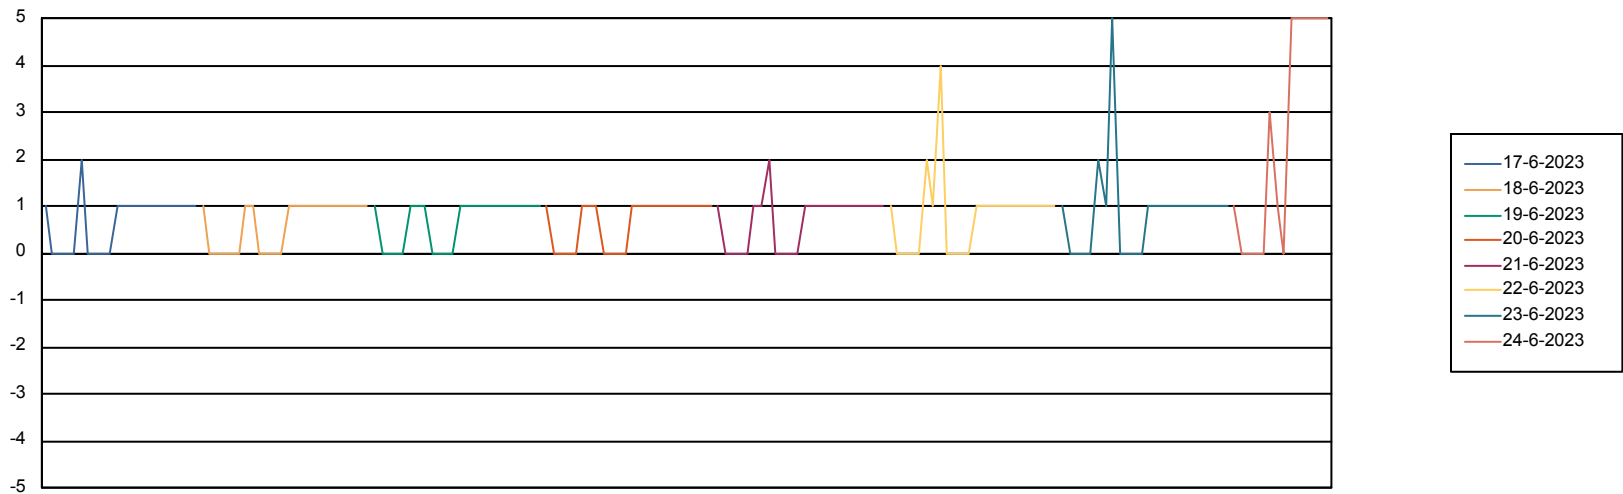

Standby Database Health KBR_Production

Recovery lag for last 7 days