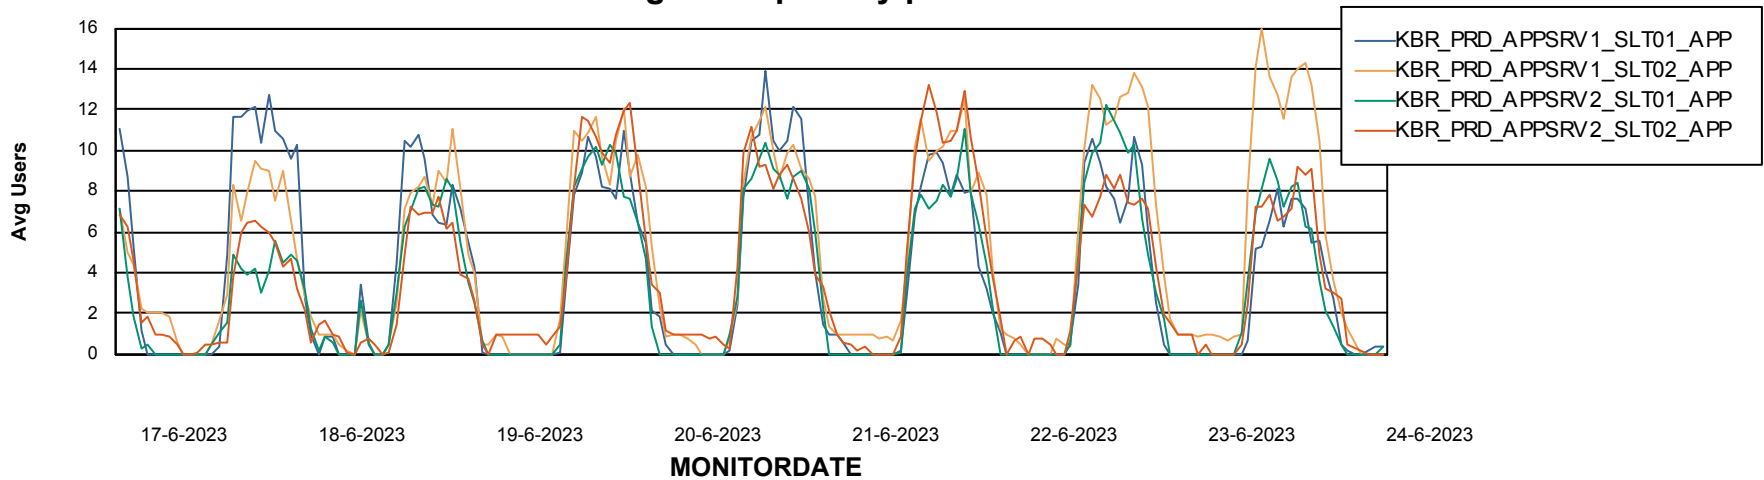

Avg memory used per ABS Server Service

Weekly SLA Customer Report

Customer KBR_Production
Database ID 117

ABSolute Application Server Services

Avg memory used per ReportServer Service

Avg users per day per ABS server