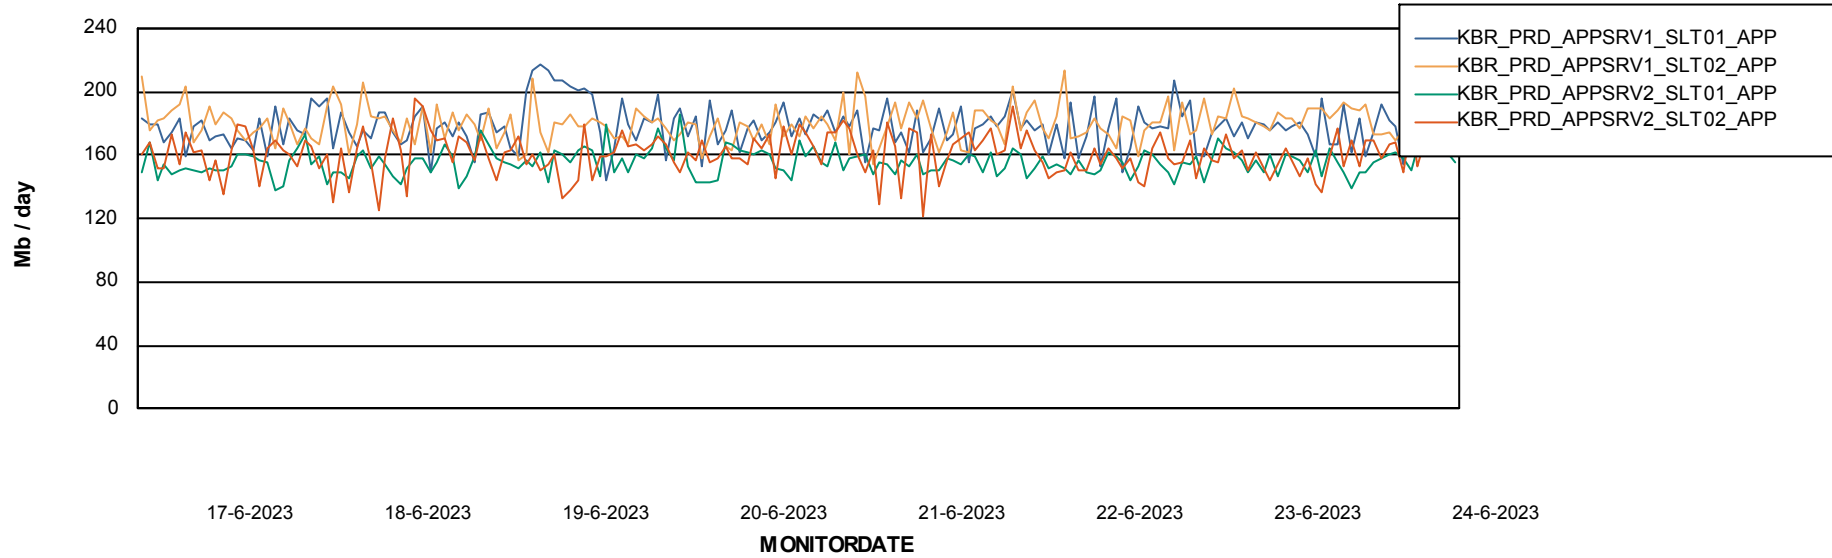

ABSSolute Application Server Services

Avg memory used per ABS Server Service