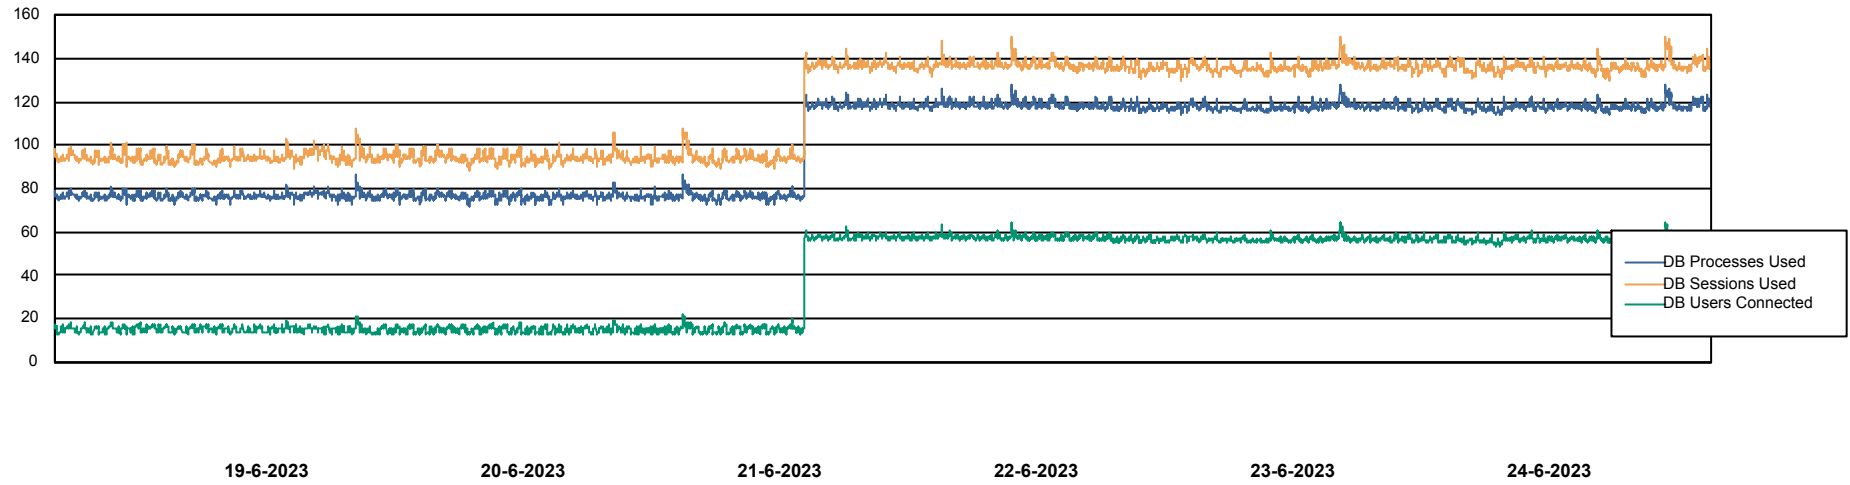

Database Performance BI-DBSRV_DB