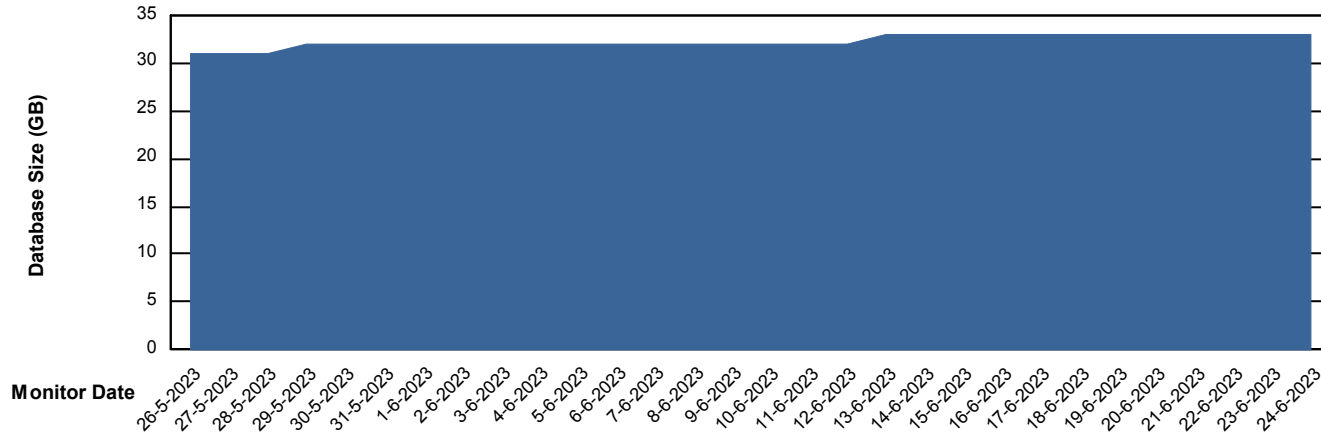

Weekly SLA Customer Report

Customer KBR_Production
Database ID 117

Database Performance BI-DBSRV_DB

Weekly SLA Customer Report

Customer KBR_Production
Database ID 117

Database Performance KBR_PRD_DB-SRV1_DB

Weekly SLA Customer Report

Customer KBR_Production
Database ID 117

Database Performance KBR_PRD_DB-SRV2_SDB

Weekly SLA Customer Report

Customer KBR_Production
Database ID 117

DATABASE SIZE BI-DBSRV_DB

Database growth over last month