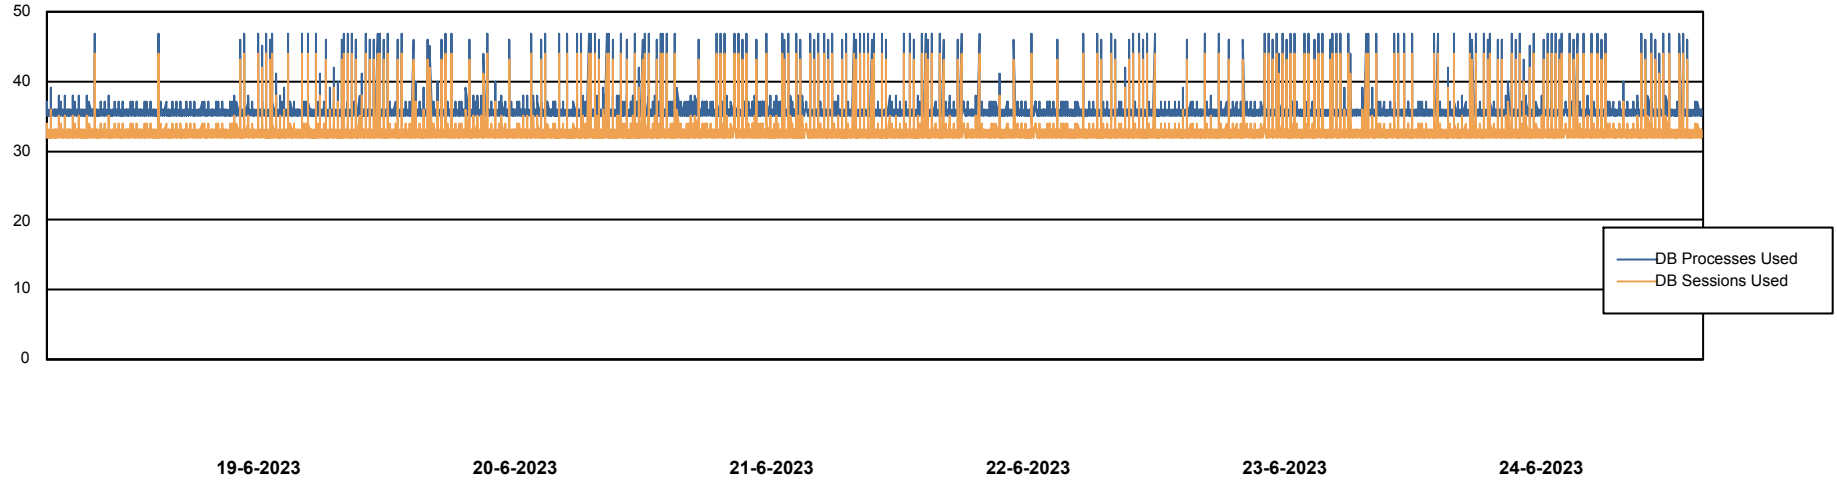

Database Performance KBR_PRD_DB-SRV2_SDB