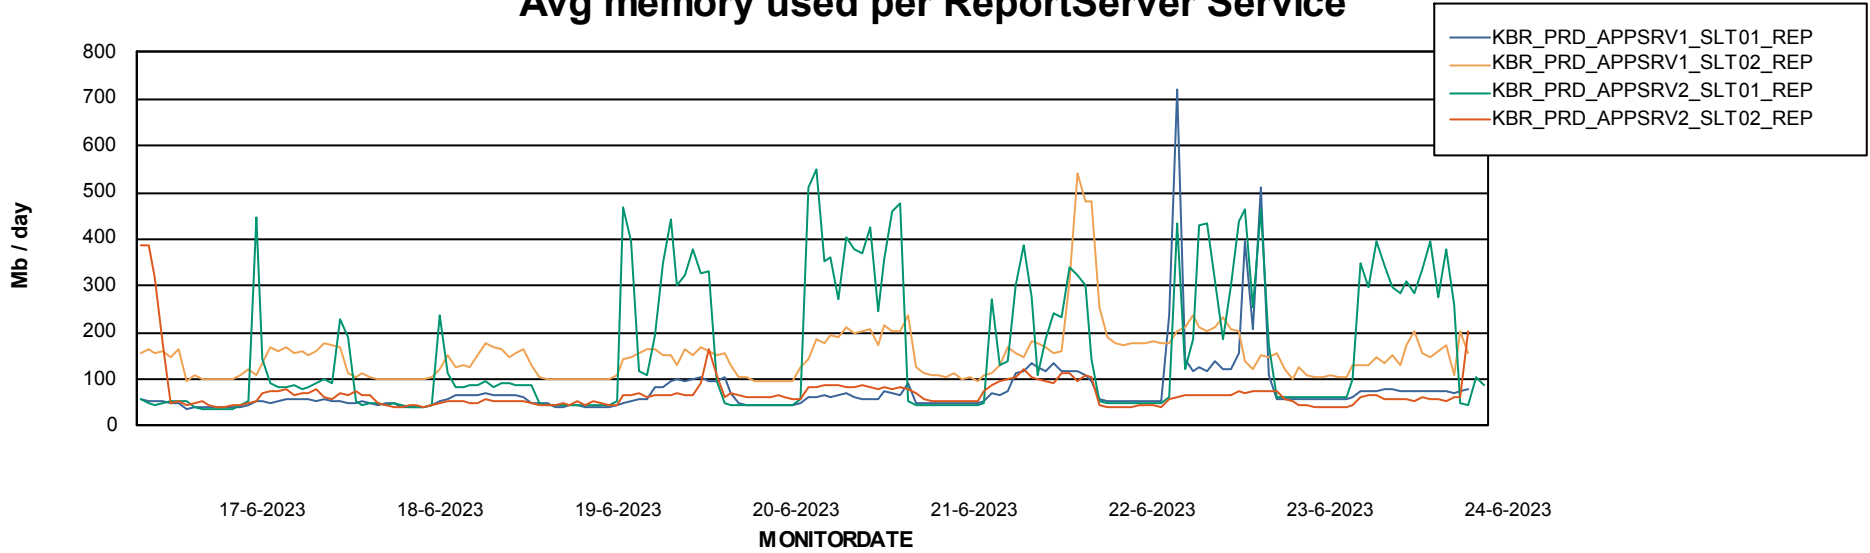

Avg memory used per ABS Server Service

Weekly SLA Customer Report

Customer KBR_Production
Database ID 117

ABSolute Application Server Services

Avg memory used per ReportServer Service

Avg users per day per ABS server