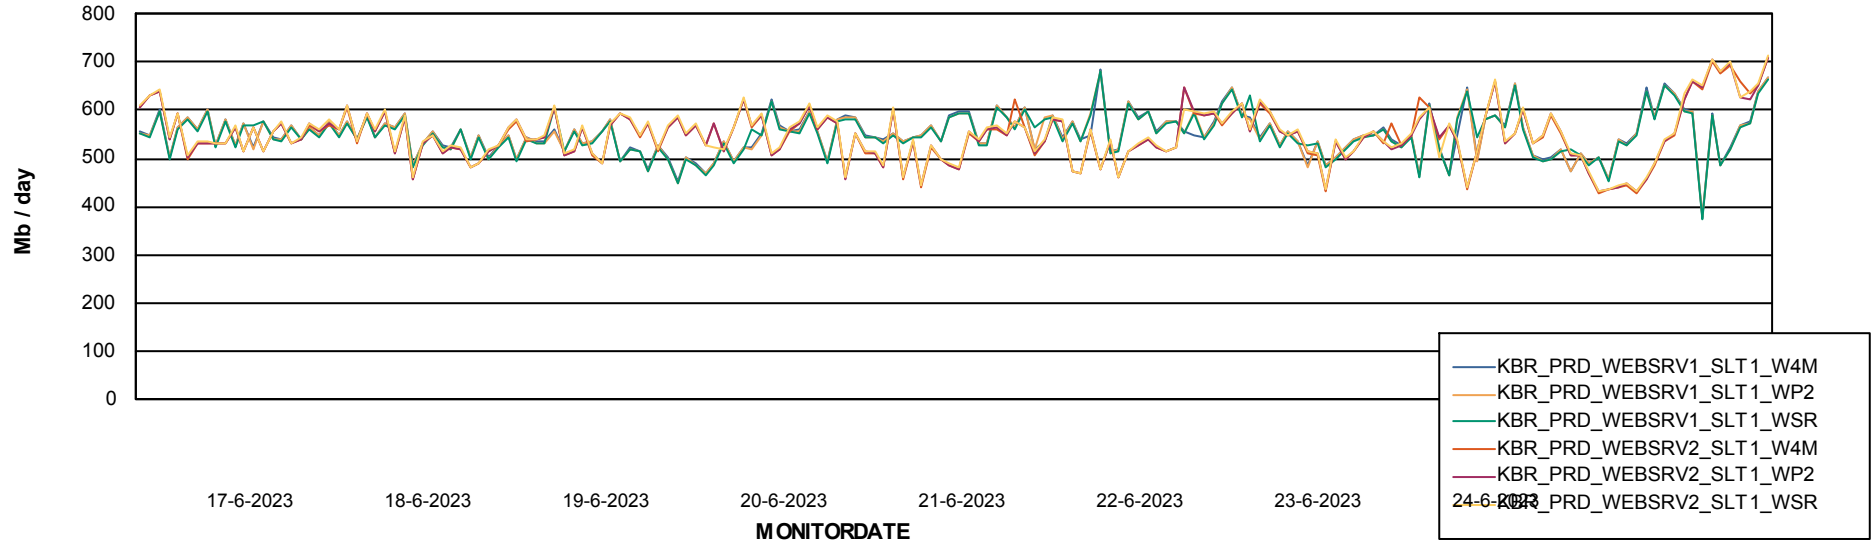

ABSSolute Web Component Services

Avg memory used per ABS Web component