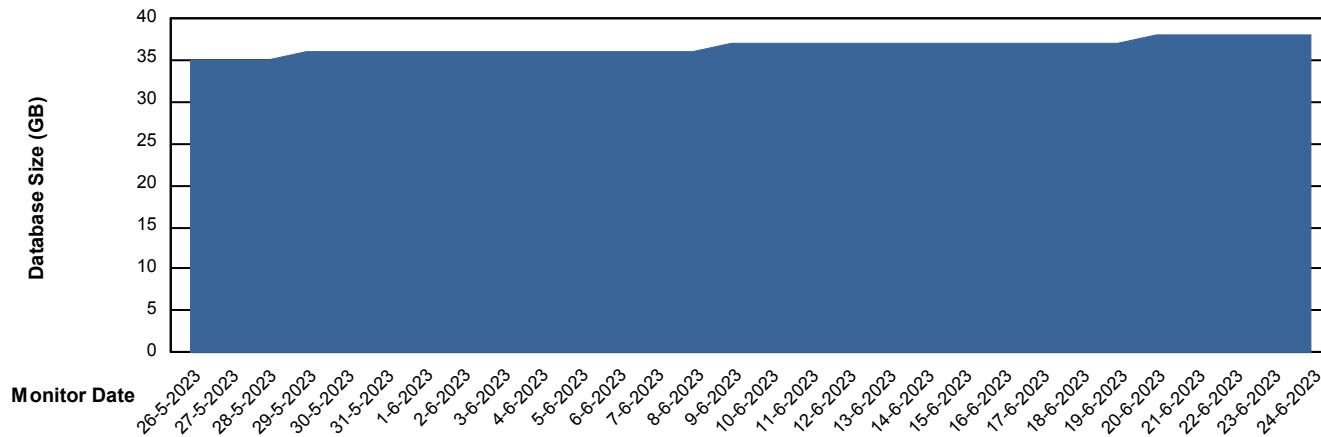

DATABASE SIZE KBR_PRD_DB-SRV1_DB

Database growth over last month