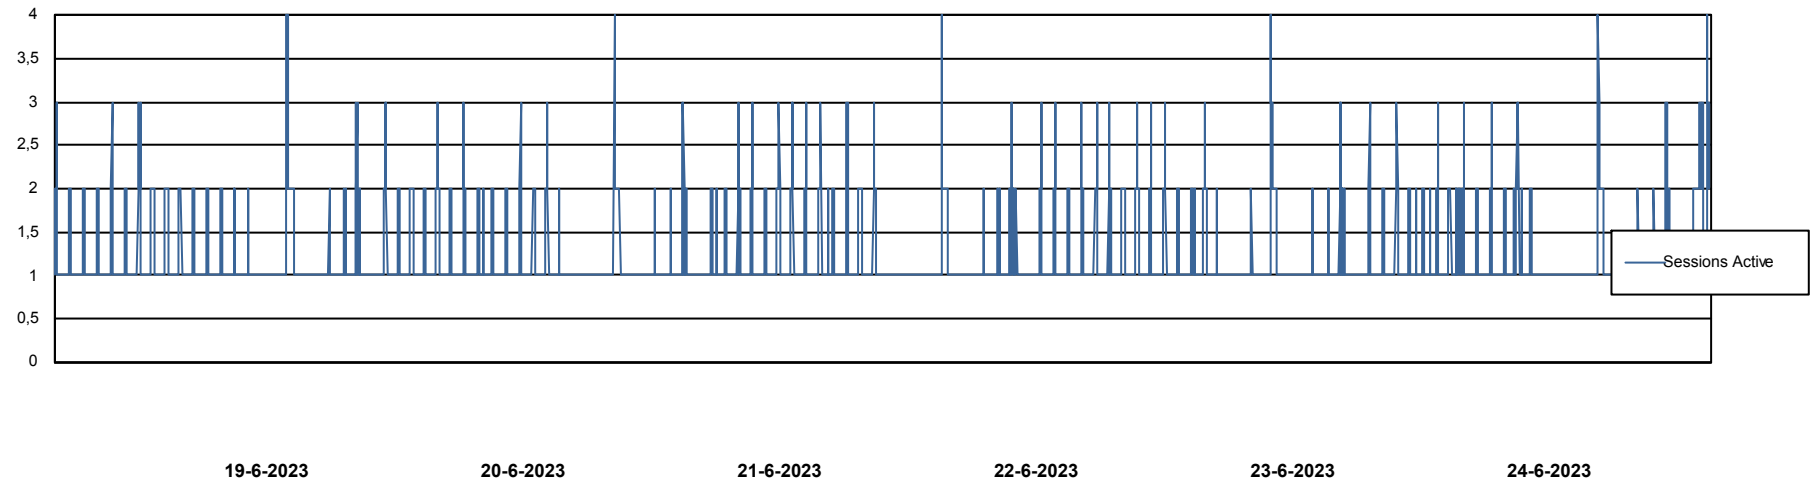

Database Performance BI-DBSRV_DB