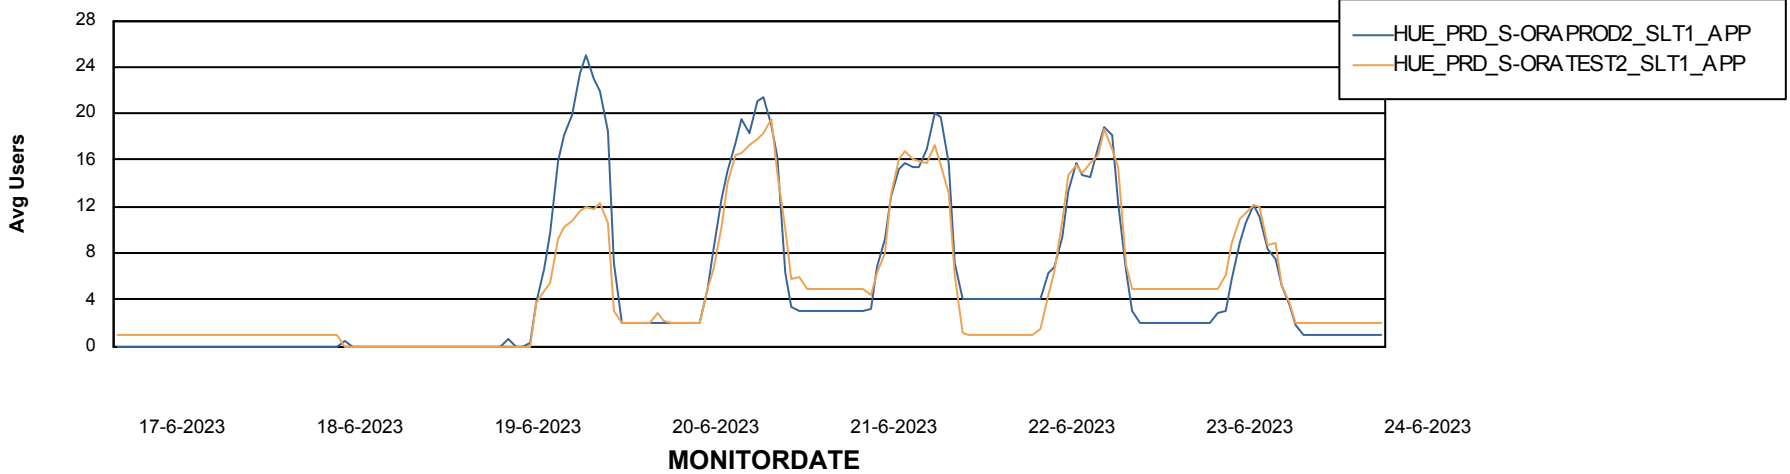

Standby Database Health HUE_Production

Recovery lag for last 7 days

Weekly SLA Customer Report

Customer HUE_Production
Database ID 154

ABSSolute Application Server Services

Avg memory used per ABS Server Service

Avg users per day per ABS server

Weekly SLA Customer Report

Customer HUE_Production
Database ID 154

ABSSolute Application ReportServer Services

Avg memory used per ReportServer Service

Weekly SLA Customer Report