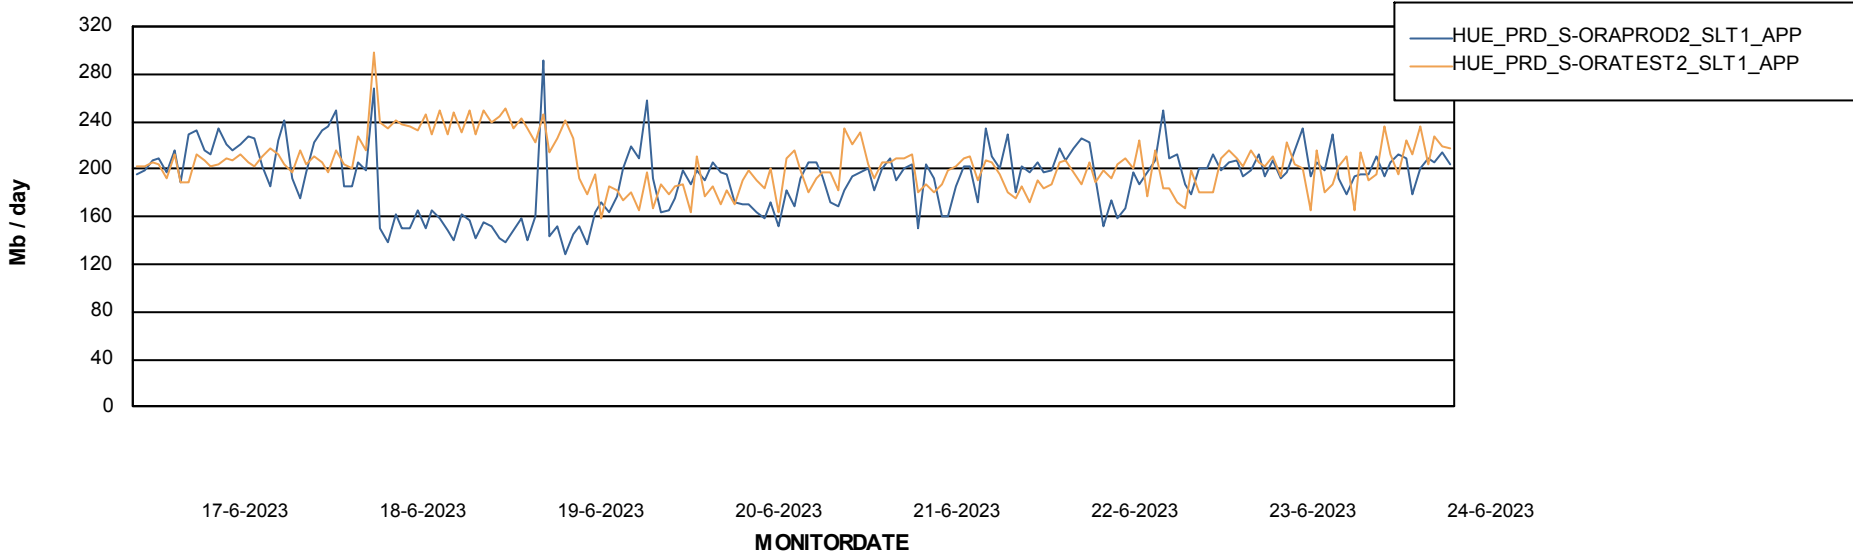

Standby Database Health HUE_Production

Recovery lag for last 7 days

Weekly SLA Customer Report

Customer HUE_Production
Database ID 154

ABSSolute Application Server Services

Avg memory used per ABS Server Service