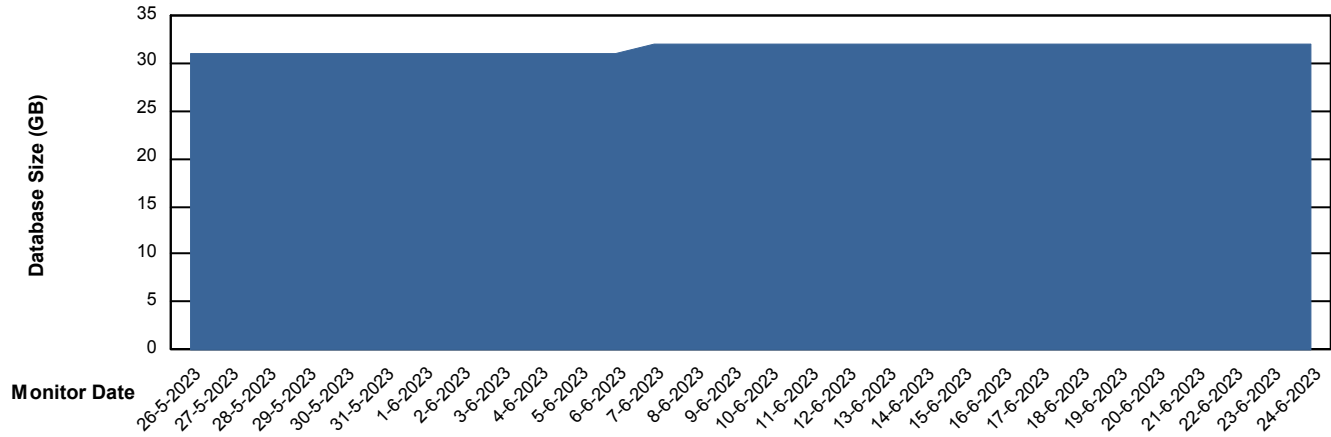

DATABASE SIZE HUE_PRD_S-ORABI_DB

Database growth over last month