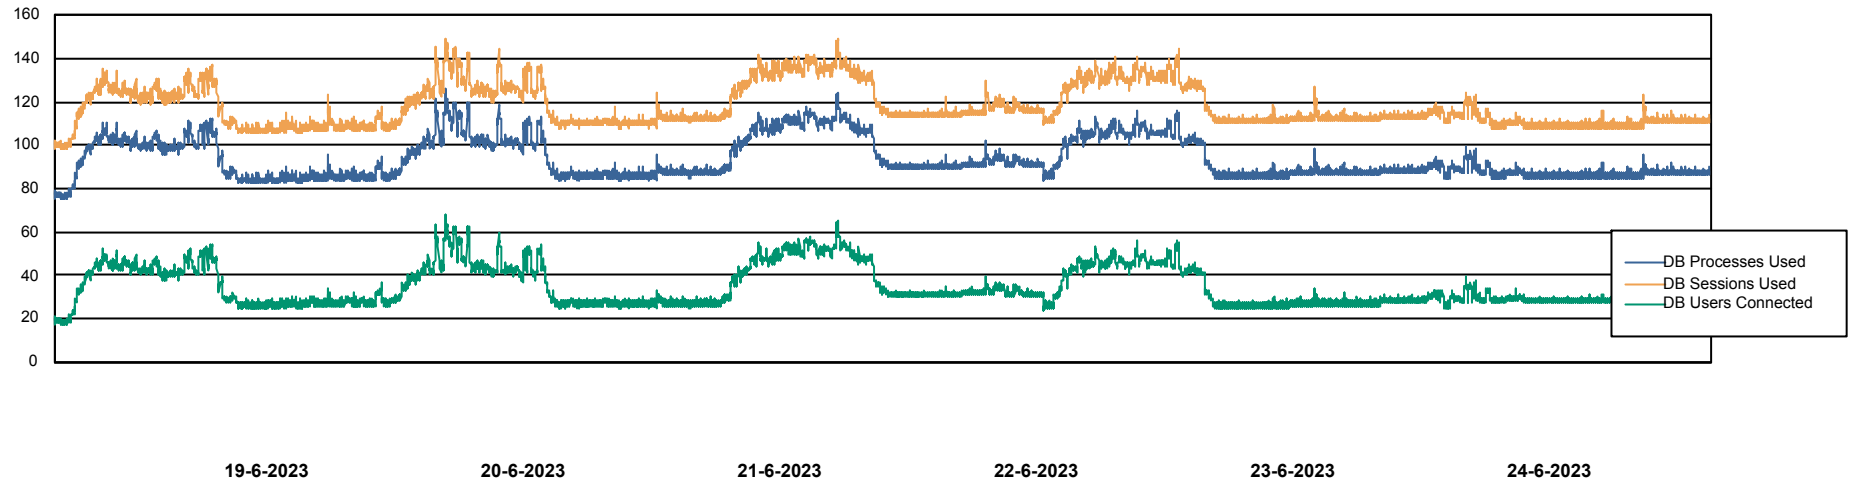

Weekly SLA Customer Report

Customer HUE_Production
Database ID 154

Database Performance HUE_PRD_S-ORABI_DB

Weekly SLA Customer Report

Customer HUE_Production
Database ID 154

Database Performance HUE_PRD_S-ORAPROD2_DB