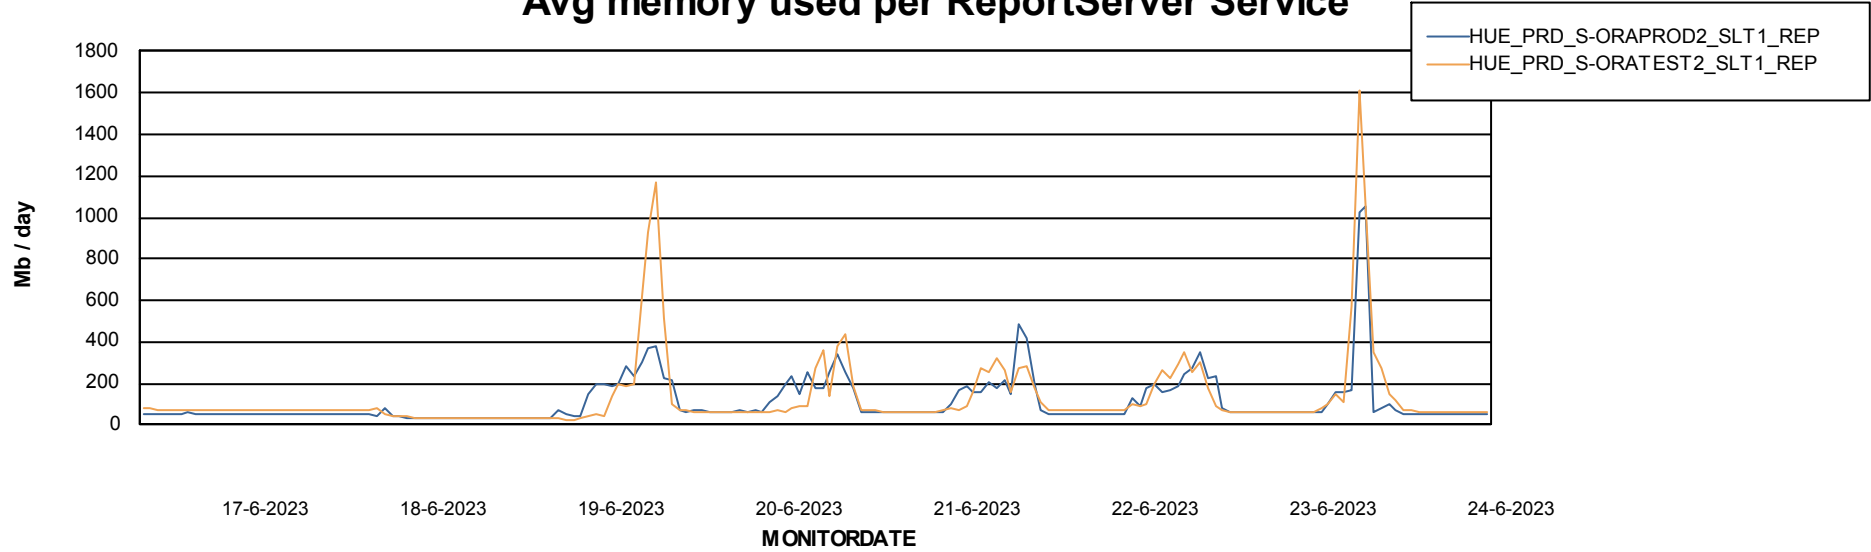

Avg users per day per ABS server

Weekly SLA Customer Report

Customer HUE_Production
Database ID 154

ABSSolute Application ReportServer Services

Avg memory used per ReportServer Service

Weekly SLA Customer Report