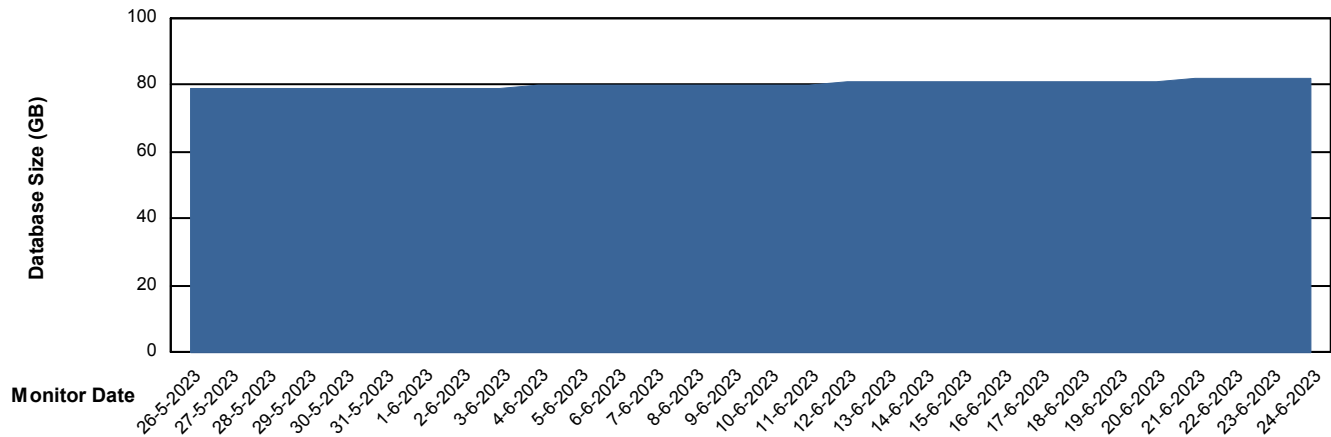

DATABASE SIZE HUE_PRD_S-ORAPROD2_DB

Database growth over last month