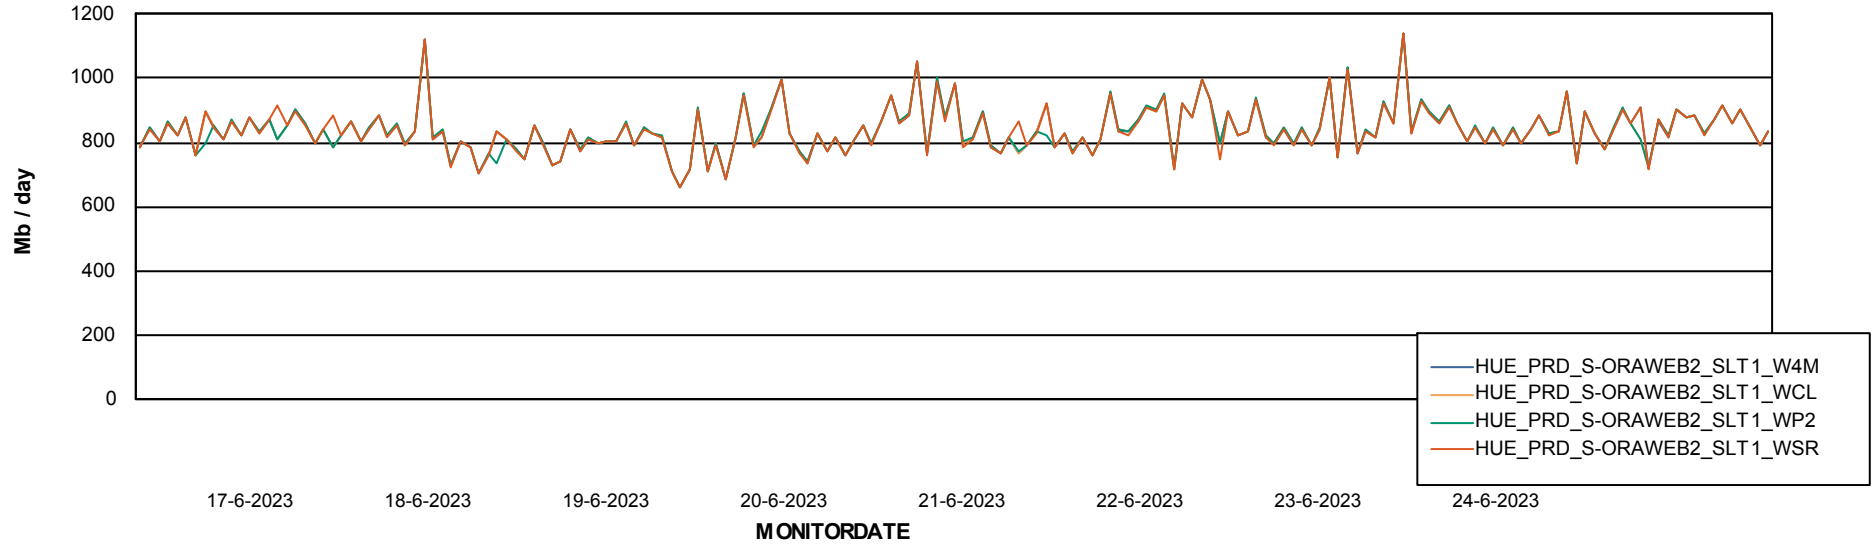

ABSolute Web Component Services

Avg memory used per ABS Web component