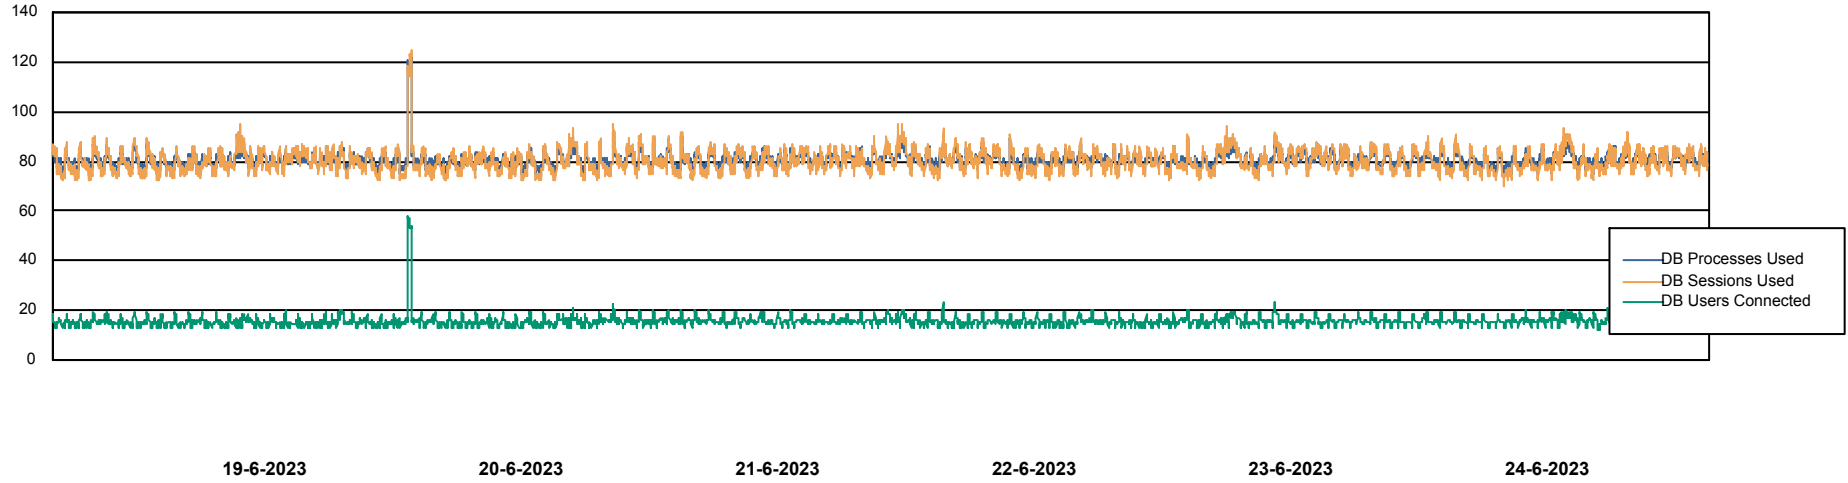

Database Performance ELJDB_BI