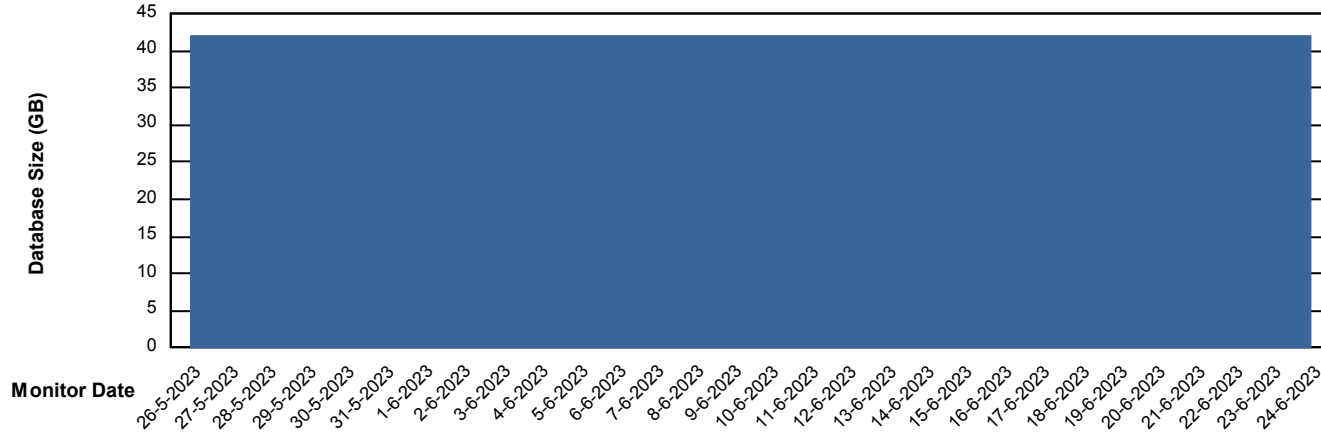

Weekly SLA Customer Report

Customer ELJ Production
Database ID 72

Database Performance ELJDB_BI

Weekly SLA Customer Report

Customer ELJ Production
Database ID 72

Database Performance ELJDB_Production

Weekly SLA Customer Report

Customer ELJ Production
Database ID 72

Database Performance ELJDB_Standby

DB Processes Max 4
DB Sessions Max 600

Weekly SLA Customer Report

Customer ELJ Production
Database ID 72

DATABASE SIZE ELJDB_BI

Database growth over last month