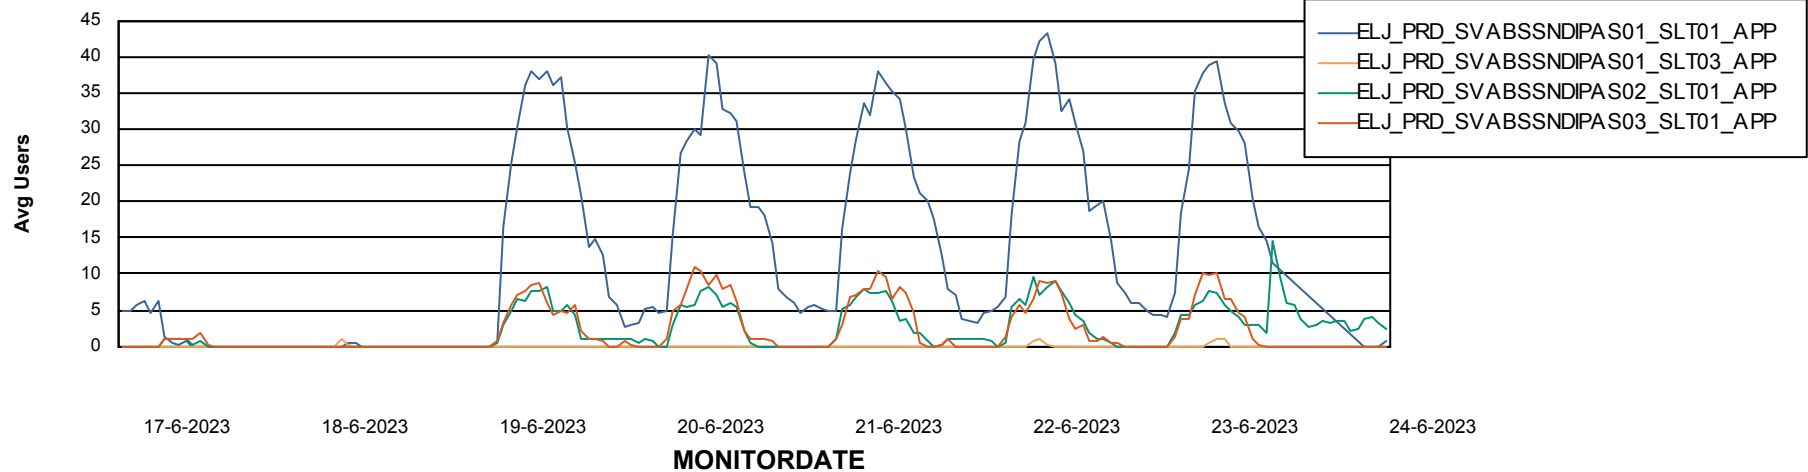

Avg users per day per ABS server