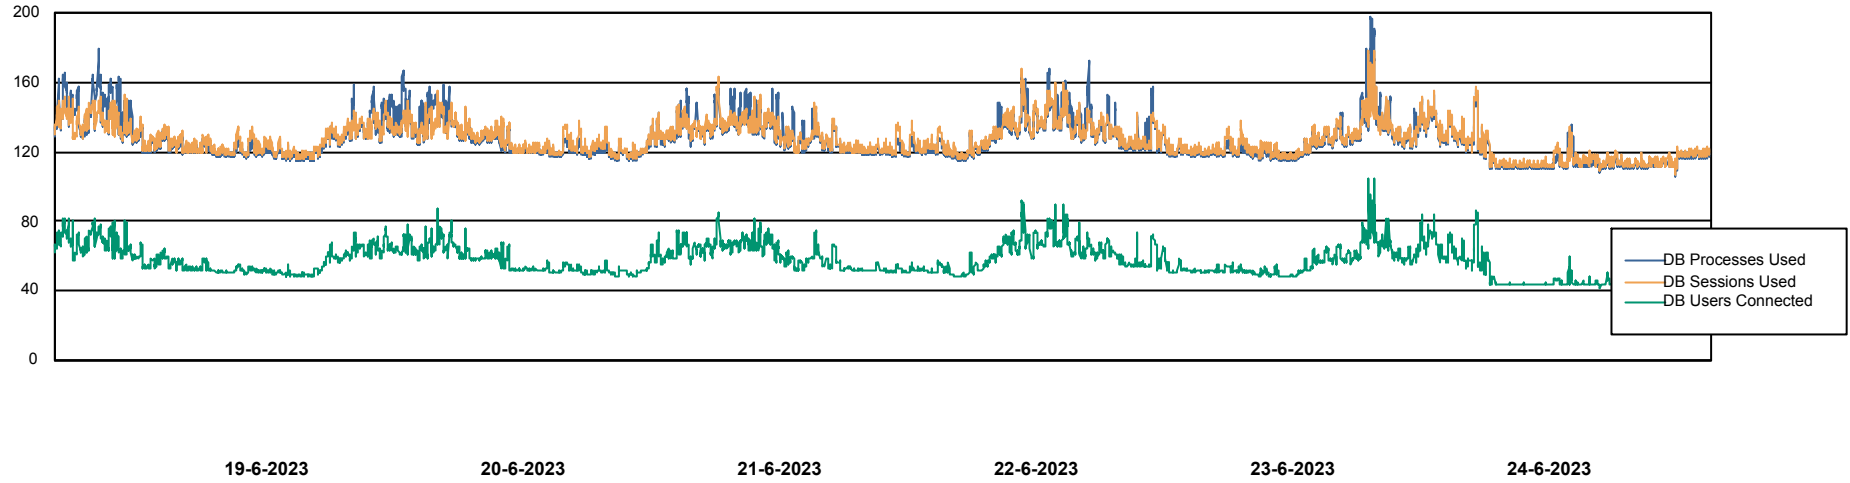

Weekly SLA Customer Report

Customer ELJ Production
Database ID 72

Database Performance ELJDB_BI

Weekly SLA Customer Report

Customer ELJ Production
Database ID 72

Database Performance ELJDB_Production

Weekly SLA Customer Report

Customer ELJ Production
Database ID 72

Database Performance ELJDB_Standby

DB Processes Max 4
DB Sessions Max 600

Weekly SLA Customer Report

Customer ELJ Production
Database ID 72

DATABASE SIZE ELJDB_BI

Database growth over last month