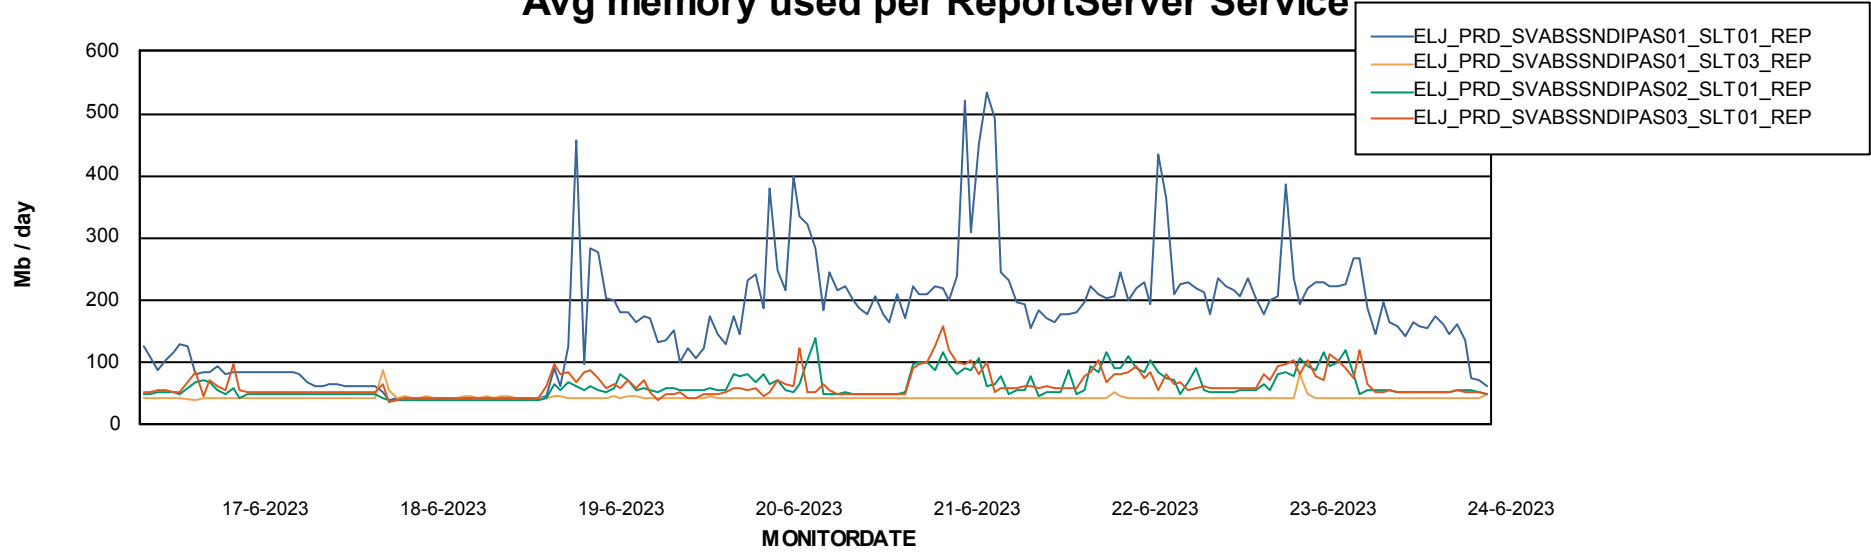

Avg memory used per ABS Server Service

Avg users per day per ABS server

Weekly SLA Customer Report

Customer ELJ Production
Database ID 72

ABSSolute Application ReportServer Services

Avg memory used per ReportServer Service