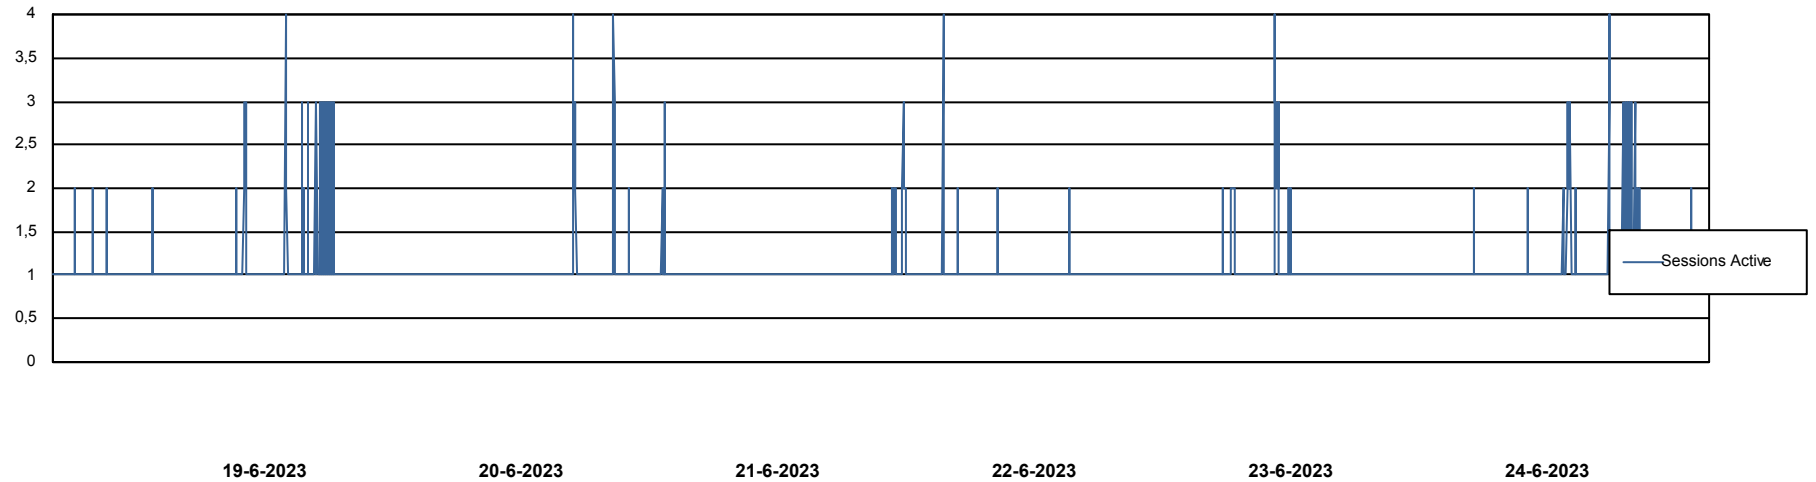

Database Performance ELJDB_BI