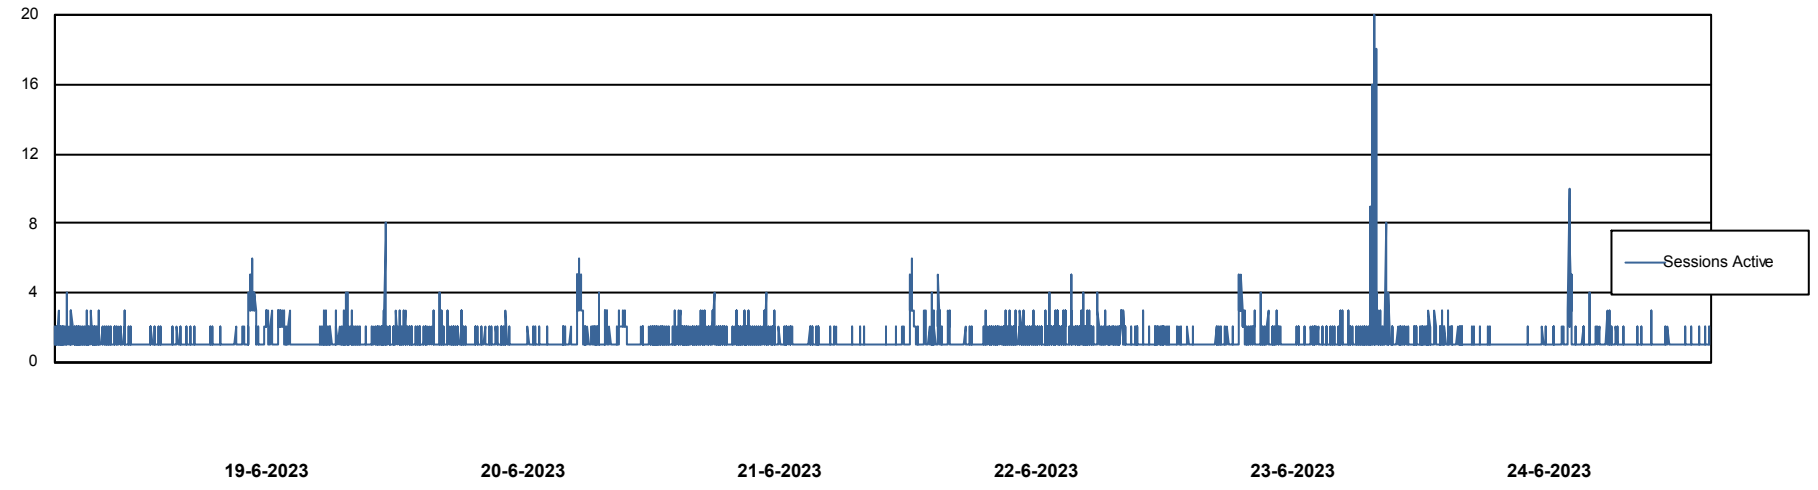

Weekly SLA Customer Report

Customer ELJ Production
Database ID 72

Database Performance ELJDB_BI

Weekly SLA Customer Report

Customer ELJ Production
Database ID 72

Database Performance ELJDB_Production

Weekly SLA Customer Report

Customer ELJ Production
Database ID 72

Database Performance ELJDB_Standby

DB Processes Max 4
DB Sessions Max 600

Weekly SLA Customer Report

Customer ELJ Production
Database ID 72

DATABASE SIZE ELJDB_BI

Database growth over last month