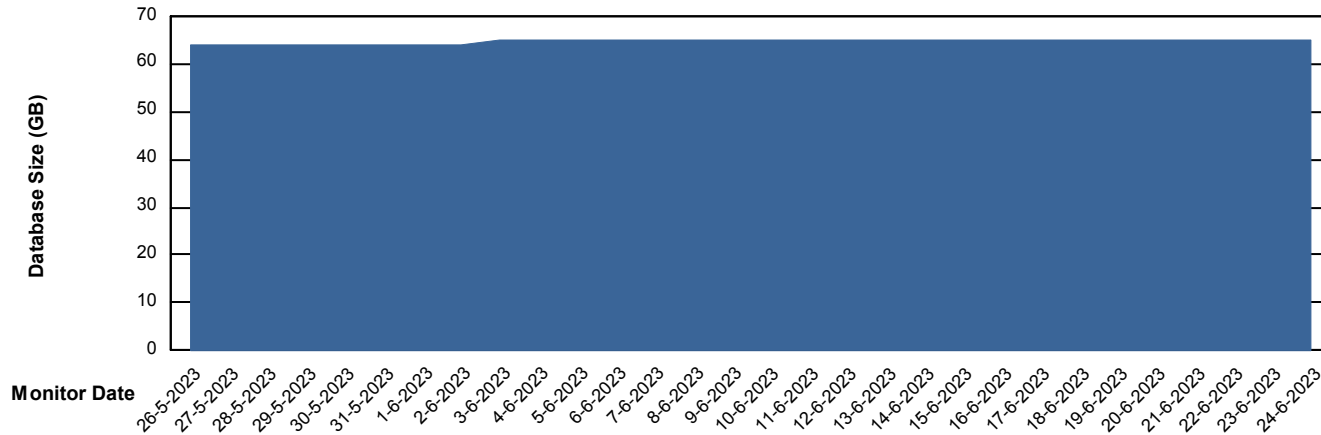

Weekly SLA Customer Report

Customer ELJ Production
Database ID 72

Database Performance ELJDB_BI

Weekly SLA Customer Report

Customer ELJ Production
Database ID 72

Database Performance ELJDB_Production

Weekly SLA Customer Report

Customer ELJ Production
Database ID 72

Database Performance ELJDB_Standby

DB Processes Max 4
DB Sessions Max 600

Weekly SLA Customer Report

Customer ELJ Production
Database ID 72

DATABASE SIZE ELJDB_BI

Database growth over last month

DATABASE SIZE ELJDB_Production

Database growth over last month

Weekly SLA Customer Report

Customer ELJ Production
 Database ID 72

Database Tablespace ELJDB_BI

Date	Tablespace Name	Filesize (Gb)	Usedsize (Gb)	Percentage free
24-6-2023	ABSDATA	22	16	26
	INDX	28	23	19
23-6-2023	ABSDATA	22	16	26
	INDX	28	23	19
22-6-2023	ABSDATA	22	16	26
	INDX	28	23	19
21-6-2023	ABSDATA	22	16	26
	INDX	28	23	19
20-6-2023	ABSDATA	22	16	26
	INDX	28	23	19
19-6-2023	ABSDATA	22	16	26
	INDX	28	23	19
18-6-2023	ABSDATA	22	16	26
	INDX	28	23	19