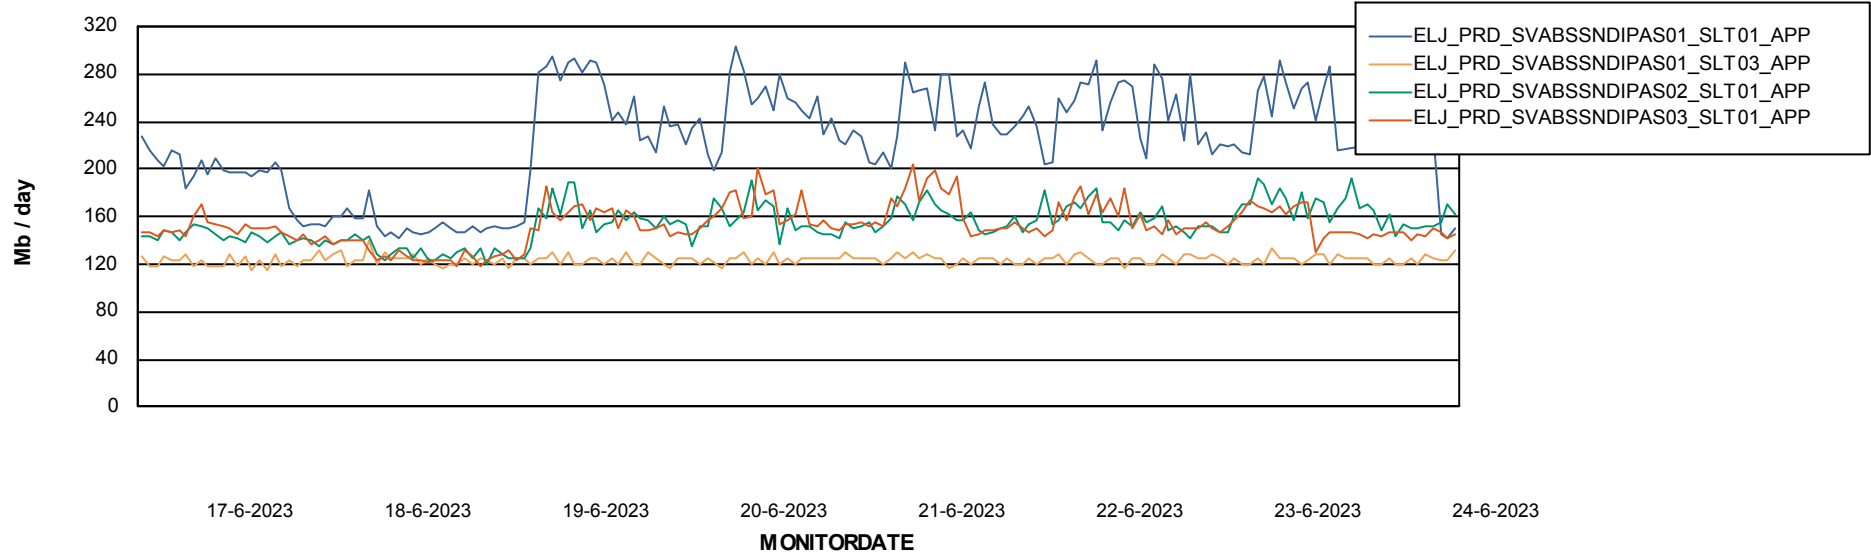

ABSSolute Application Server Services

Avg memory used per ABS Server Service