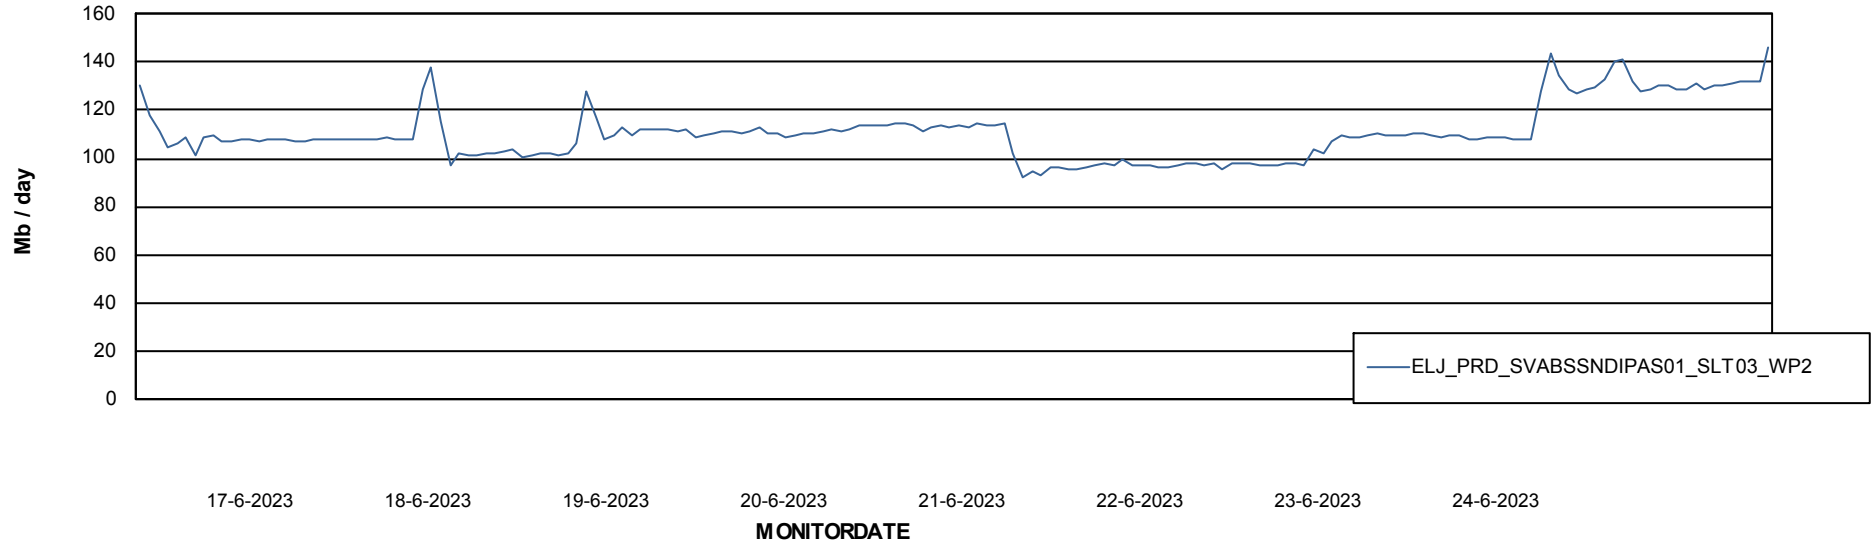

ABSSolute Web Component Services

Avg memory used per ABS Web component