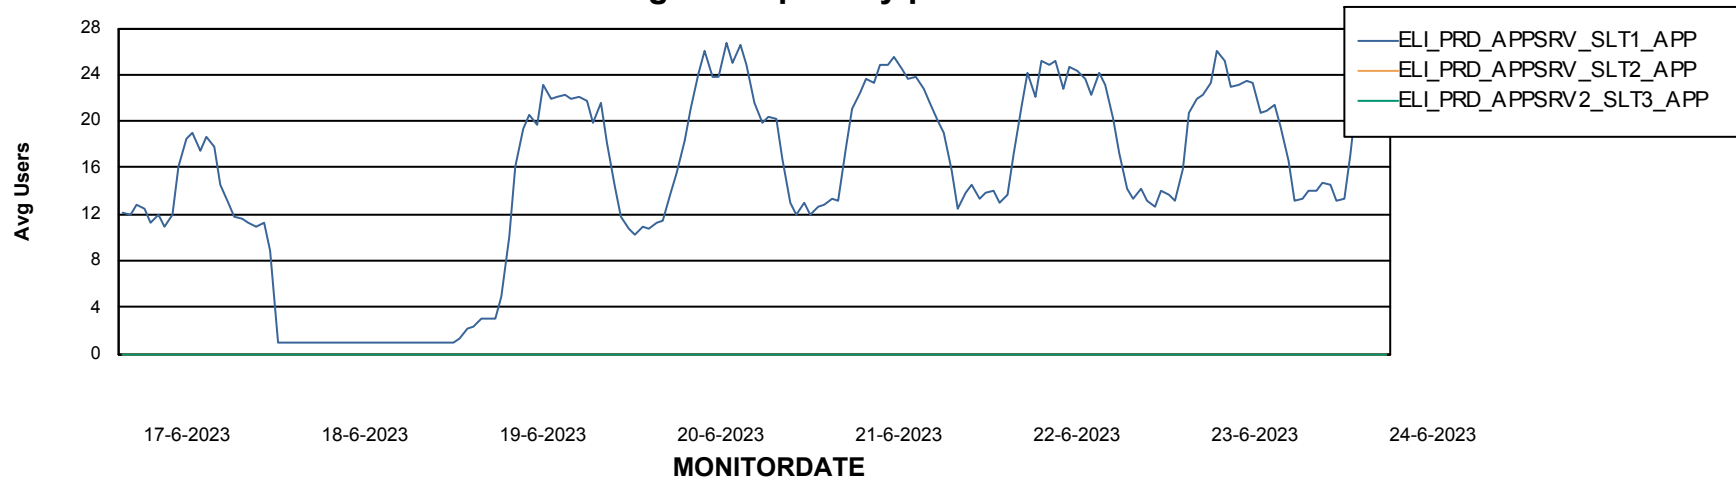

Avg memory used per ABS Server Service

Weekly SLA Customer Report

Customer ELI_Production
Database ID 62

ABSSolute Application Server Services

Avg memory used per ReportServer Service

Avg users per day per ABS server