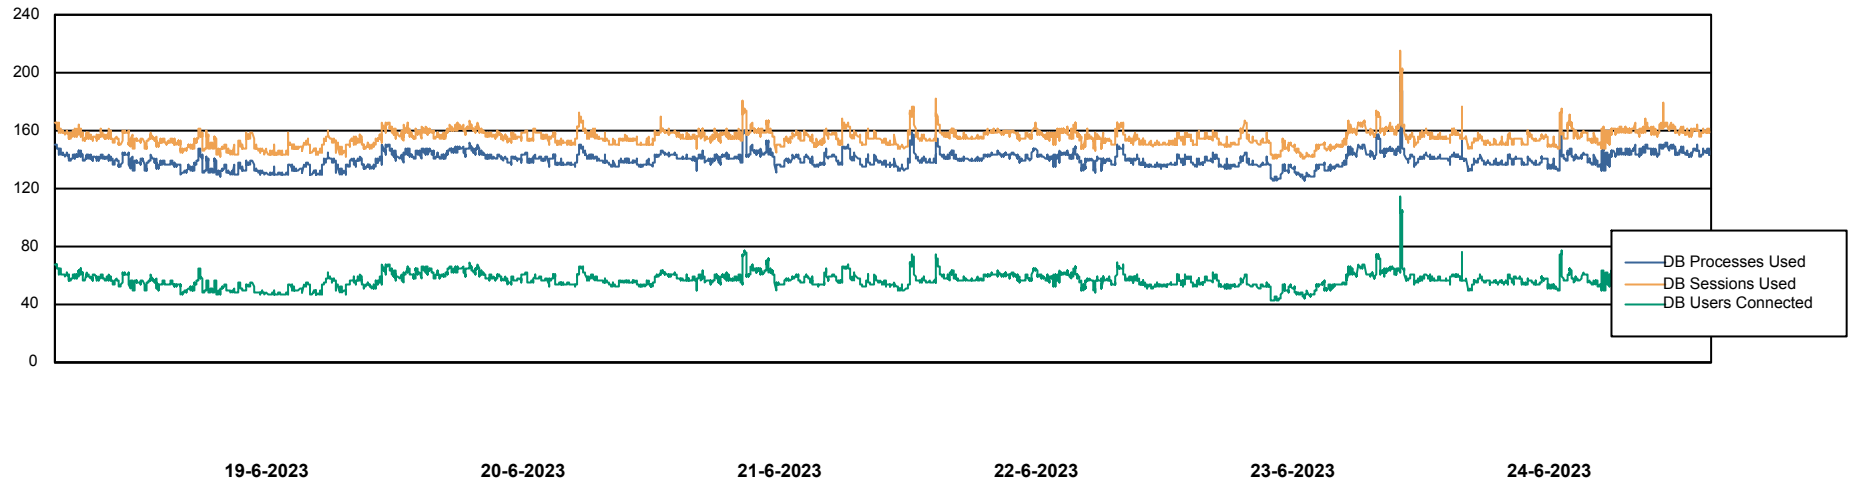

Weekly SLA Customer Report

Customer ELI_Production
Database ID 62

Database Performance ELIDB_BI

Weekly SLA Customer Report

Customer ELI_Production
Database ID 62

Database Performance ELIDB_Production

Weekly SLA Customer Report