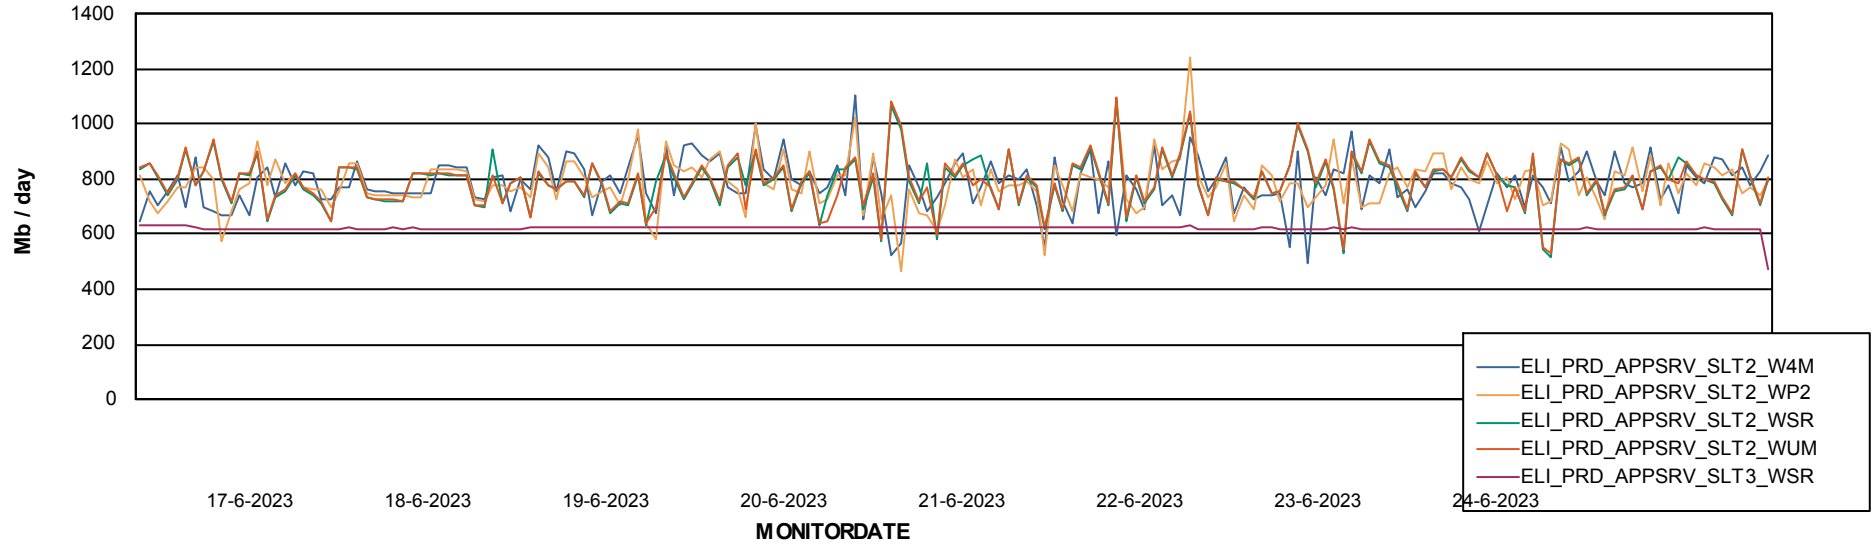

ABSSolute Application Server Services

Avg memory used per ABS Web component