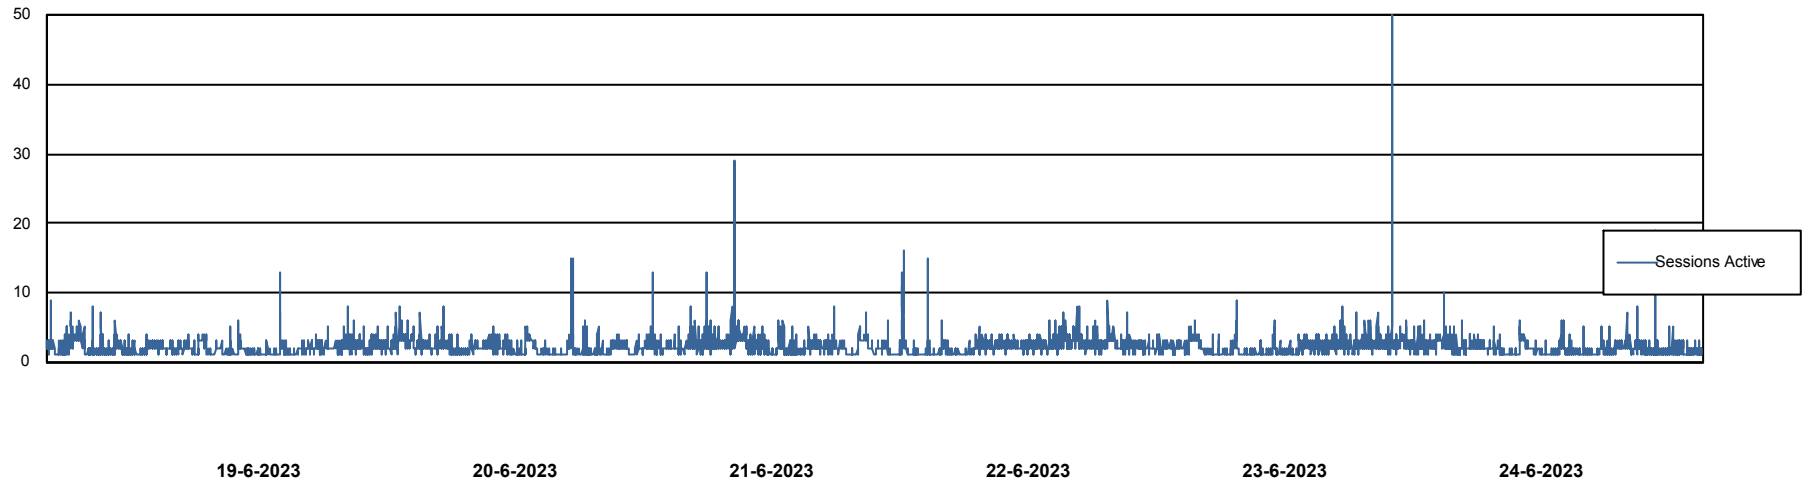

Weekly SLA Customer Report

Customer ELI_Production
Database ID 62

Database Performance ELIDB_BI

Weekly SLA Customer Report

Customer ELI_Production
Database ID 62

Database Performance ELIDB_Production

Weekly SLA Customer Report

Customer ELI_Production
Database ID 62

Database Performance ELIDB_Standby

DB Processes Max 1,000

Weekly SLA Customer Report

Customer ELI_Production
Database ID 62

DATABASE SIZE ELIDB_BI

Database growth over last month