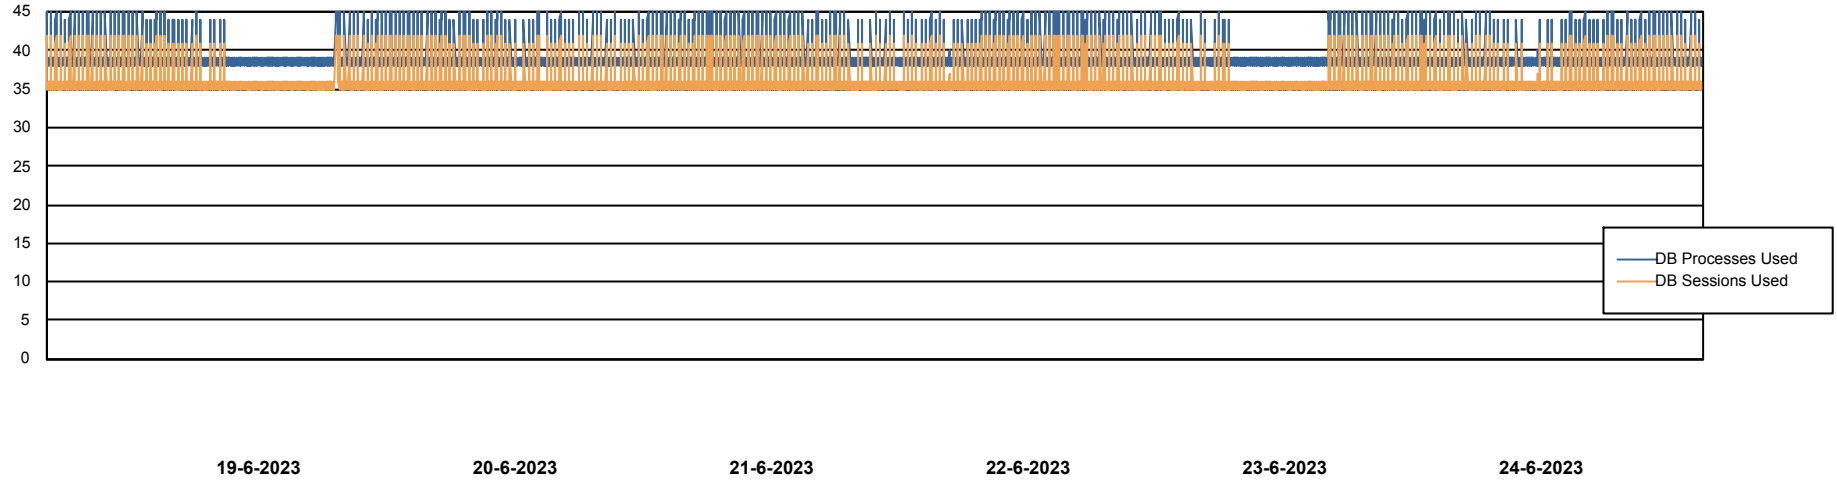

Weekly SLA Customer Report

Customer ELI_Production
Database ID 62

Database Performance ELIDB_BI

Weekly SLA Customer Report

Customer ELI_Production
Database ID 62

Database Performance ELIDB_Production

Weekly SLA Customer Report

Customer ELI_Production
Database ID 62

Database Performance ELIDB_Standby

DB Processes Max 1,000

Weekly SLA Customer Report

Customer ELI_Production
Database ID 62

DATABASE SIZE ELIDB_BI

Database growth over last month