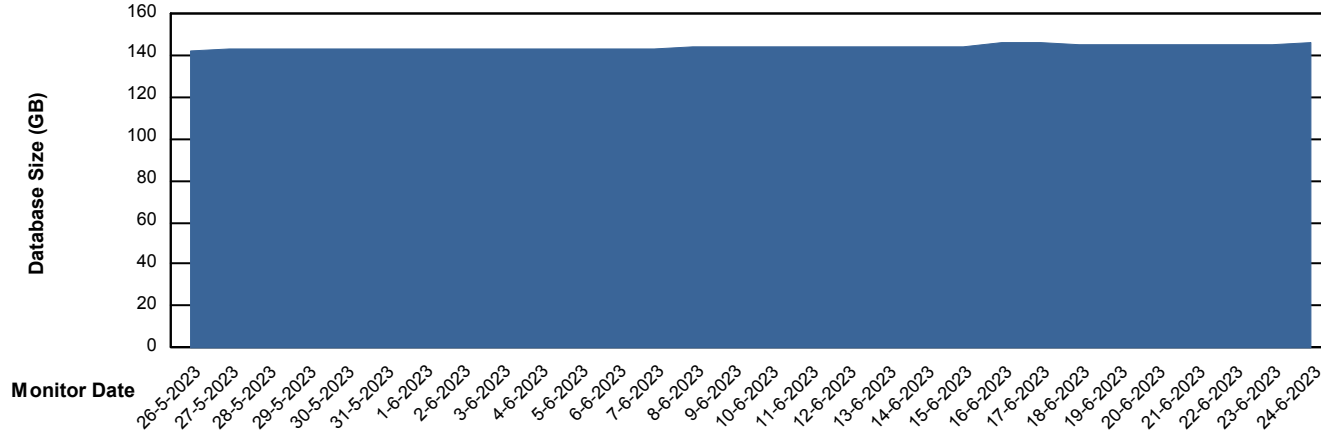

Customer ELI_Production
Database ID 62

Database Performance ELIDB_Standby

DB Processes Max 1,000

Weekly SLA Customer Report

Customer ELI_Production
Database ID 62

DATABASE SIZE ELIDB_BI

Database growth over last month

DATABASE SIZE ELIDB_Production

Database growth over last month

Weekly SLA Customer Report

Customer ELI_Production
 Database ID 62

Database Tablespace ELIDB_BI

Date	Tablespace Name	Filesize (Gb)	Usedsize (Gb)	Percentage free
24-6-2023	ABSDATA	100	75	25
	INDX	100	68	32
23-6-2023	ABSDATA	100	74	26
	INDX	100	68	32
22-6-2023	ABSDATA	100	74	26
	INDX	100	68	32
21-6-2023	ABSDATA	100	75	25
	INDX	100	68	32
20-6-2023	ABSDATA	100	74	26
	INDX	100	68	32
19-6-2023	ABSDATA	100	74	26
	INDX	100	68	32
18-6-2023	ABSDATA	100	74	26
	INDX	100	68	32