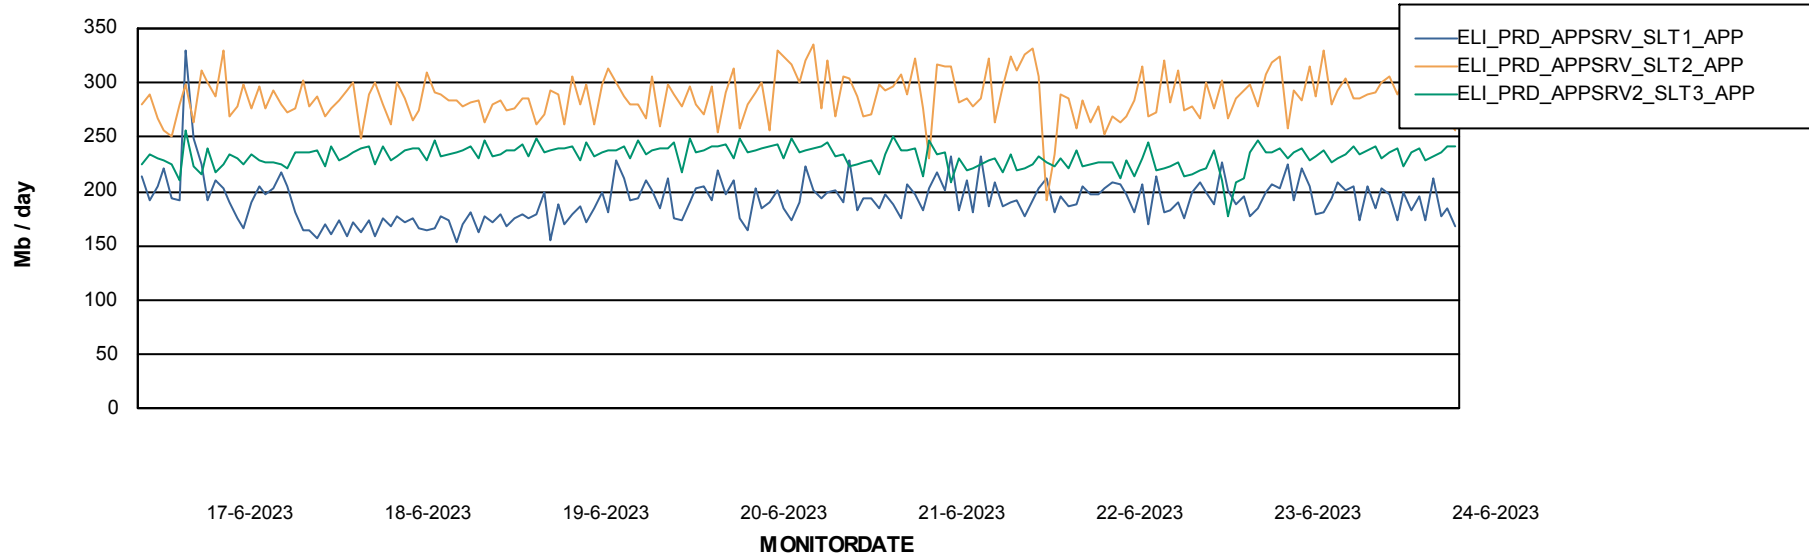

ABSolute Application Server Services

Avg memory used per ABS Server Service