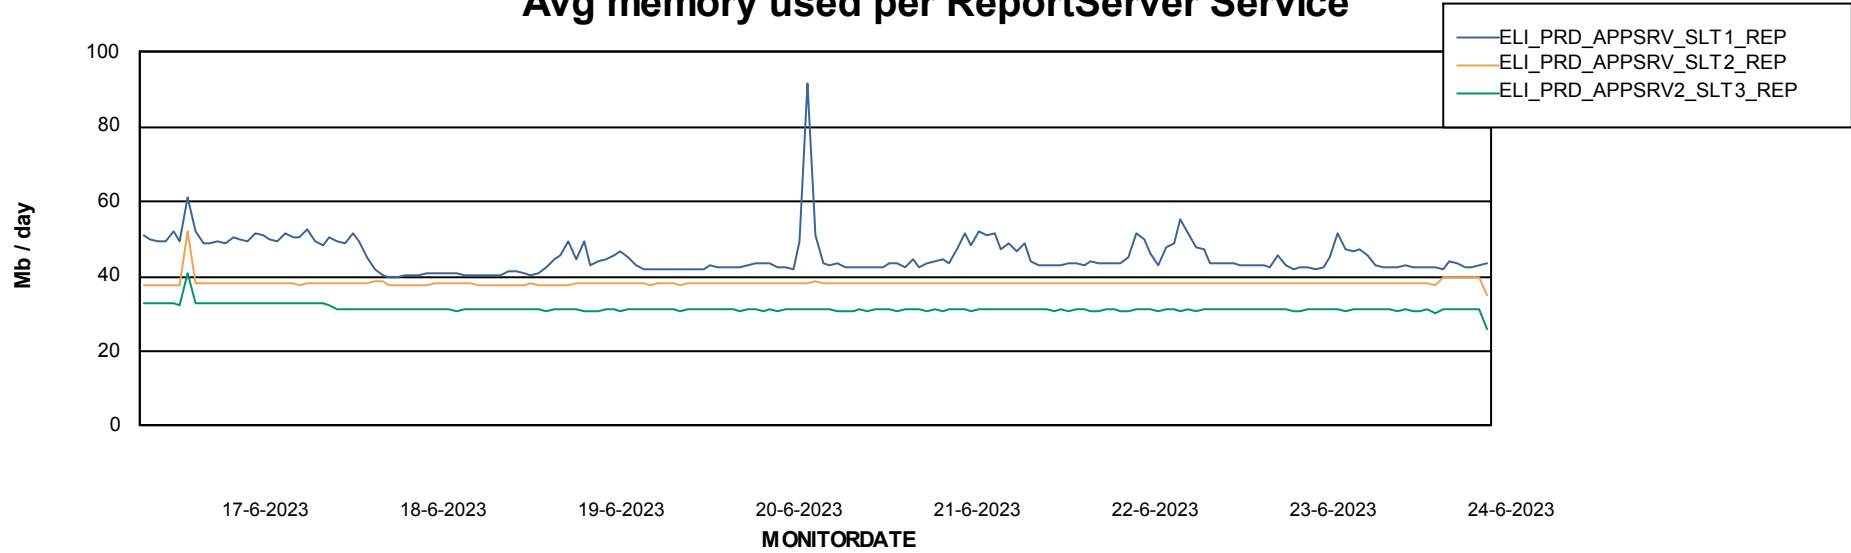

Avg memory used per ABS Server Service

Weekly SLA Customer Report

Customer ELI_Production
Database ID 62

ABSSolute Application Server Services

Avg memory used per ReportServer Service

Avg users per day per ABS server