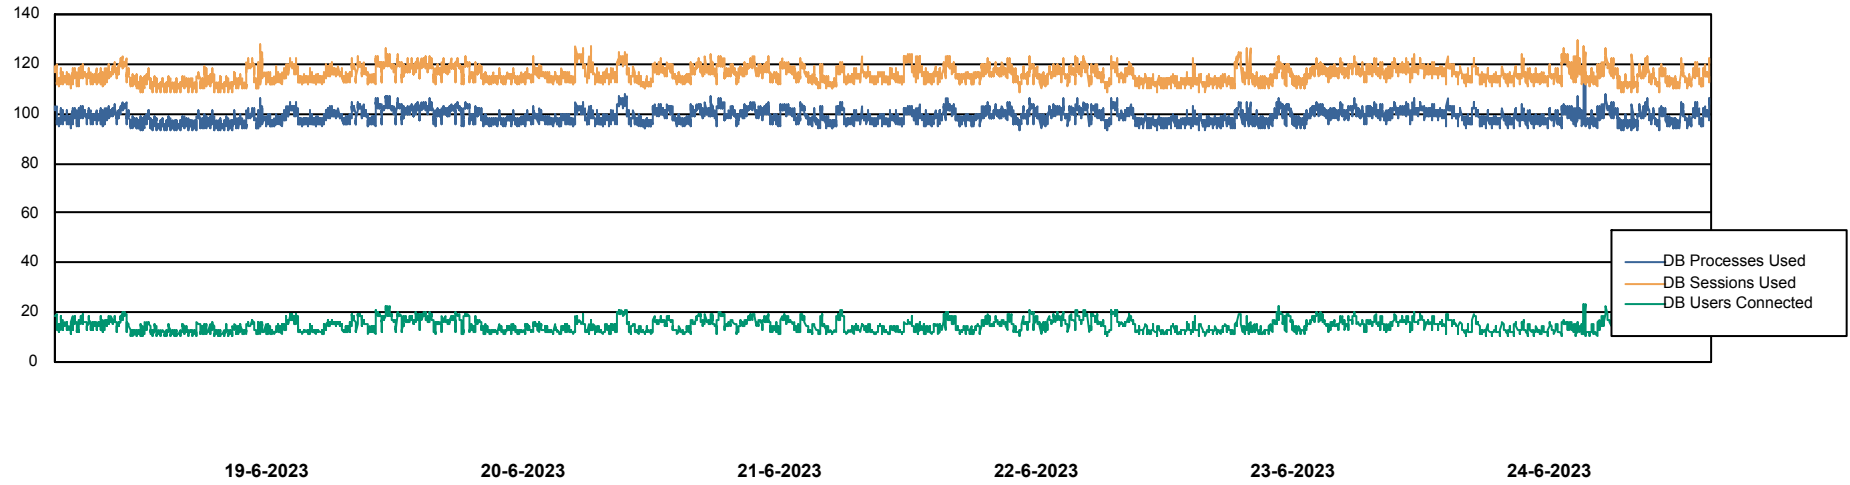

Database Performance ELIDB_BI