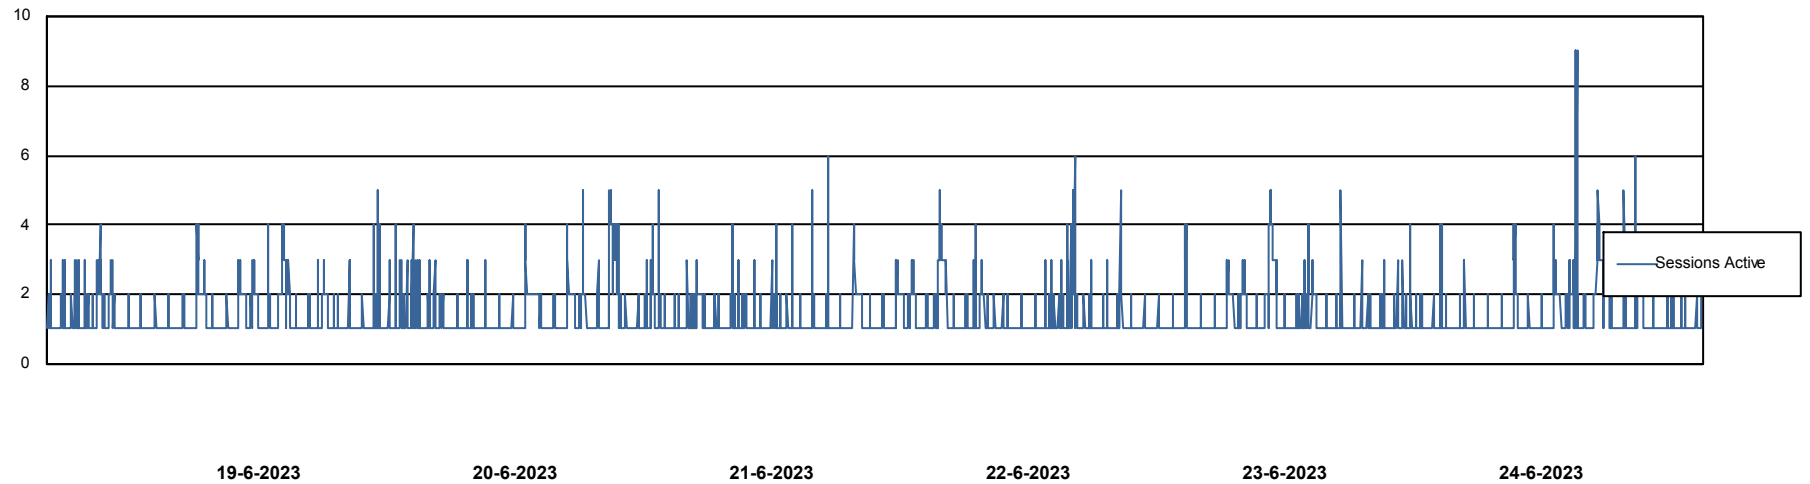

Database Performance ELIDB_BI