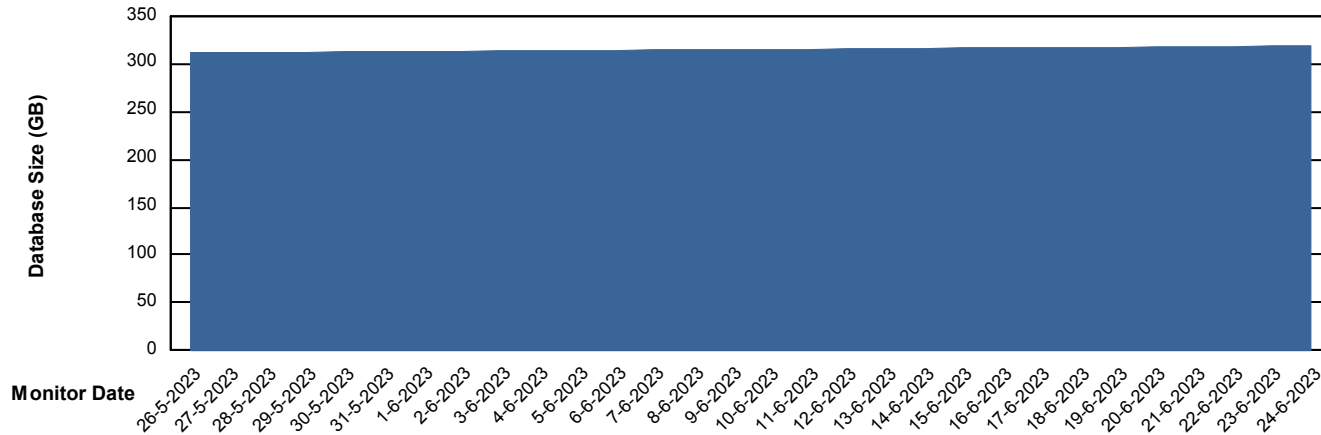

Customer ELI_Production
Database ID 62

Database Performance ELIDB_Standby

DB Processes Max 1,000

Weekly SLA Customer Report

Customer ELI_Production
Database ID 62

DATABASE SIZE ELIDB_BI

Database growth over last month

DATABASE SIZE ELIDB_Production

Database growth over last month

Weekly SLA Customer Report

Customer ELI_Production
 Database ID 62

Database Tablespace ELIDB_BI

Date	Tablespace Name	Filesize (Gb)	Usedsize (Gb)	Percentage free
24-6-2023	ABSDATA	100	75	25
	INDX	100	68	32
23-6-2023	ABSDATA	100	74	26
	INDX	100	68	32
22-6-2023	ABSDATA	100	74	26
	INDX	100	68	32
21-6-2023	ABSDATA	100	75	25
	INDX	100	68	32
20-6-2023	ABSDATA	100	74	26
	INDX	100	68	32
19-6-2023	ABSDATA	100	74	26
	INDX	100	68	32
18-6-2023	ABSDATA	100	74	26
	INDX	100	68	32