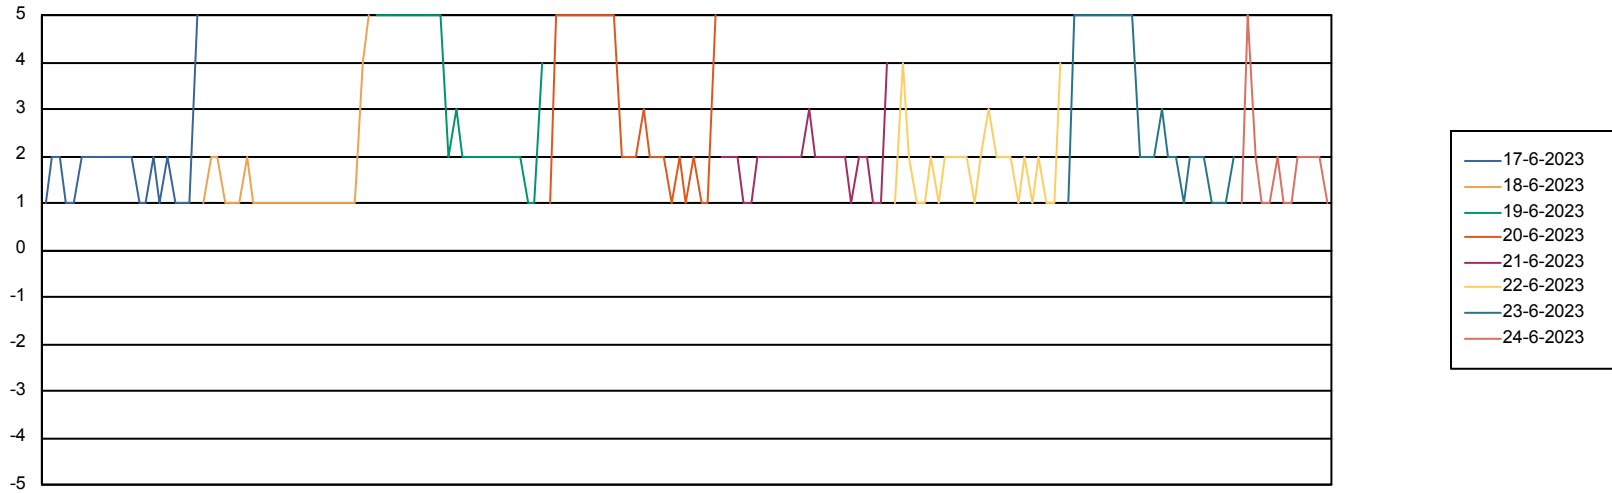

Standby Database Health ELI_Production

Recovery lag for last 7 days