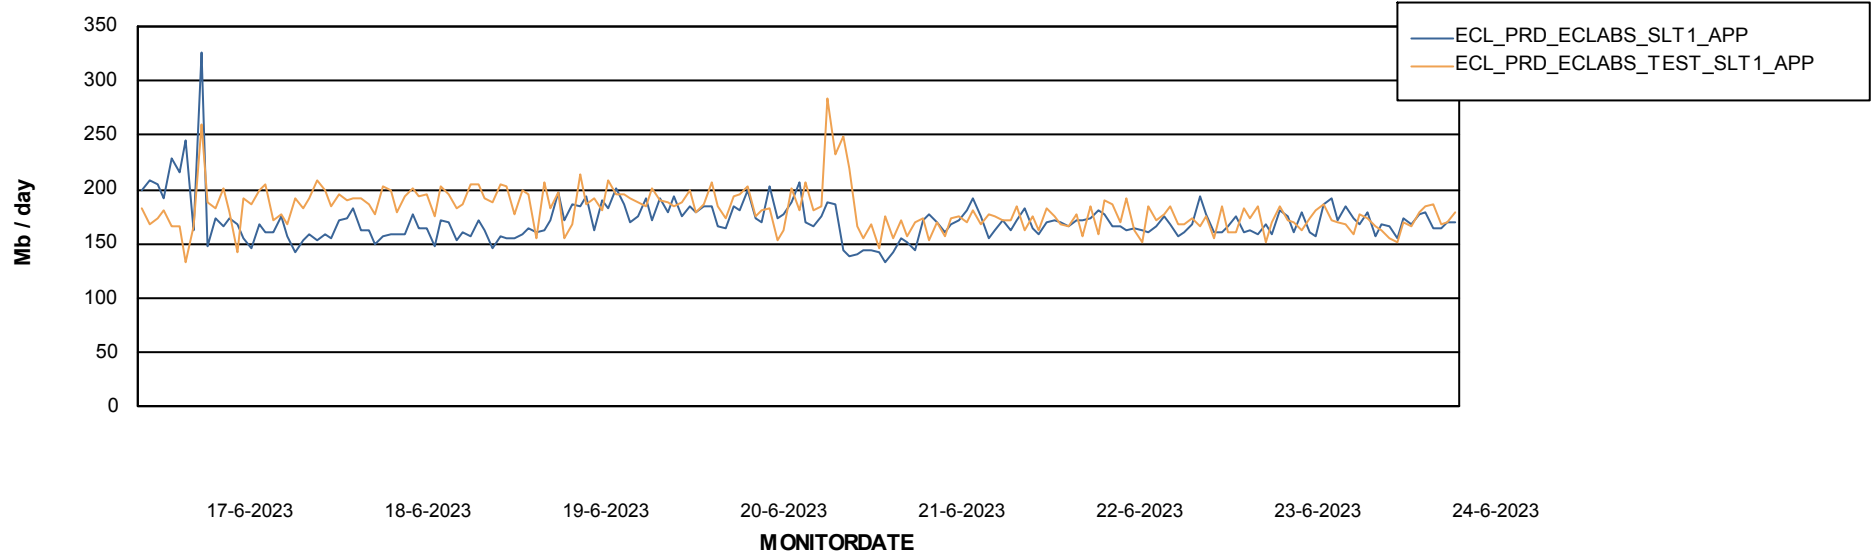

Date	Tablespace Name	Filesize (Gb)	Usedsize (Gb)	Percentage free
24-6-2023	ABSDATA	81	48	41
	INDX	10	5	46
23-6-2023	ABSDATA	81	48	41
	INDX	10	5	46
22-6-2023	ABSDATA	81	48	41
	INDX	10	5	46
21-6-2023	ABSDATA	81	48	41
	INDX	10	5	46
20-6-2023	ABSDATA	81	48	41
	INDX	10	5	47
19-6-2023	ABSDATA	81	48	41
	INDX	10	5	47
18-6-2023	ABSDATA	81	48	41
	INDX	10	5	47

Weekly SLA Customer Report

Customer ECL_Production
Database ID 156

Standby Database Health

ECL_Production

Recovery lag for last 7 days

Weekly SLA Customer Report

Customer ECL_Production
Database ID 156

ABSSolute Application Server Services

Avg memory used per ABS Server Service

Avg users per day per ABS server

Weekly SLA Customer Report

Customer ECL_Production
Database ID 156

ABSSolute Application ReportServer Services

Avg memory used per ReportServer Service