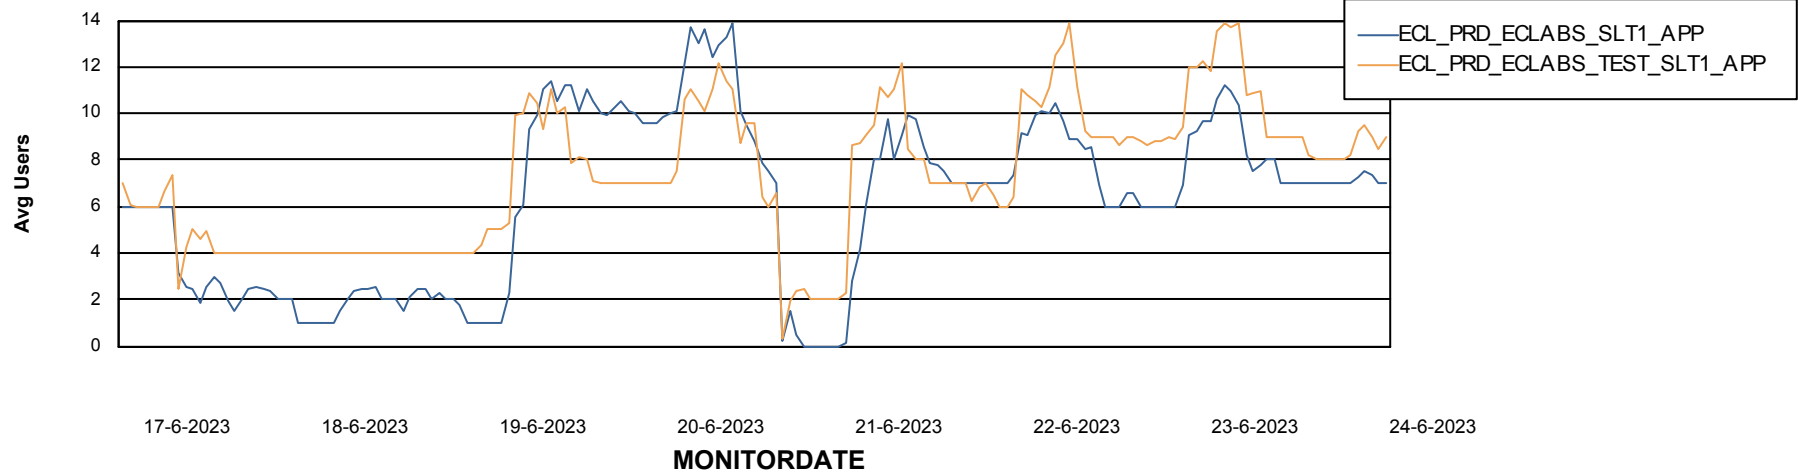

Avg users per day per ABS server