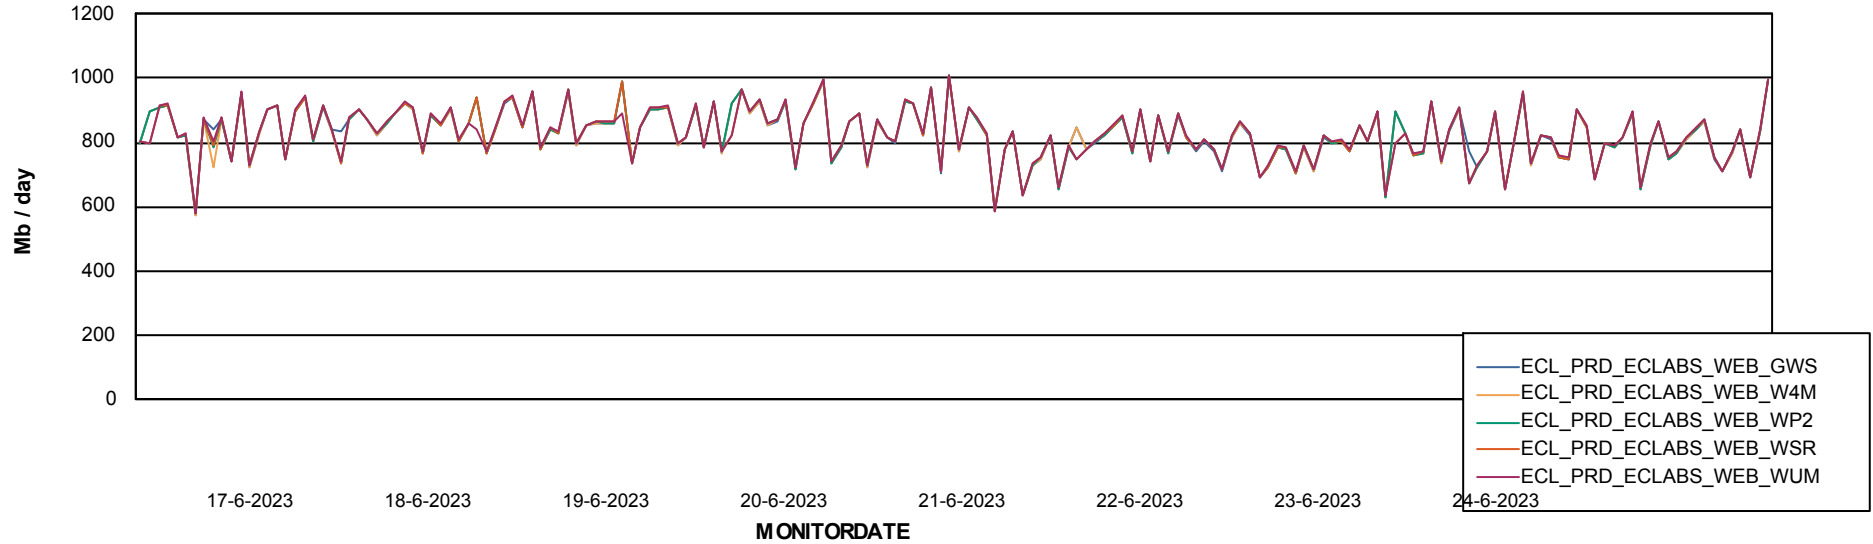

ABSSolute Web Component Services

Avg memory used per ABS Web component