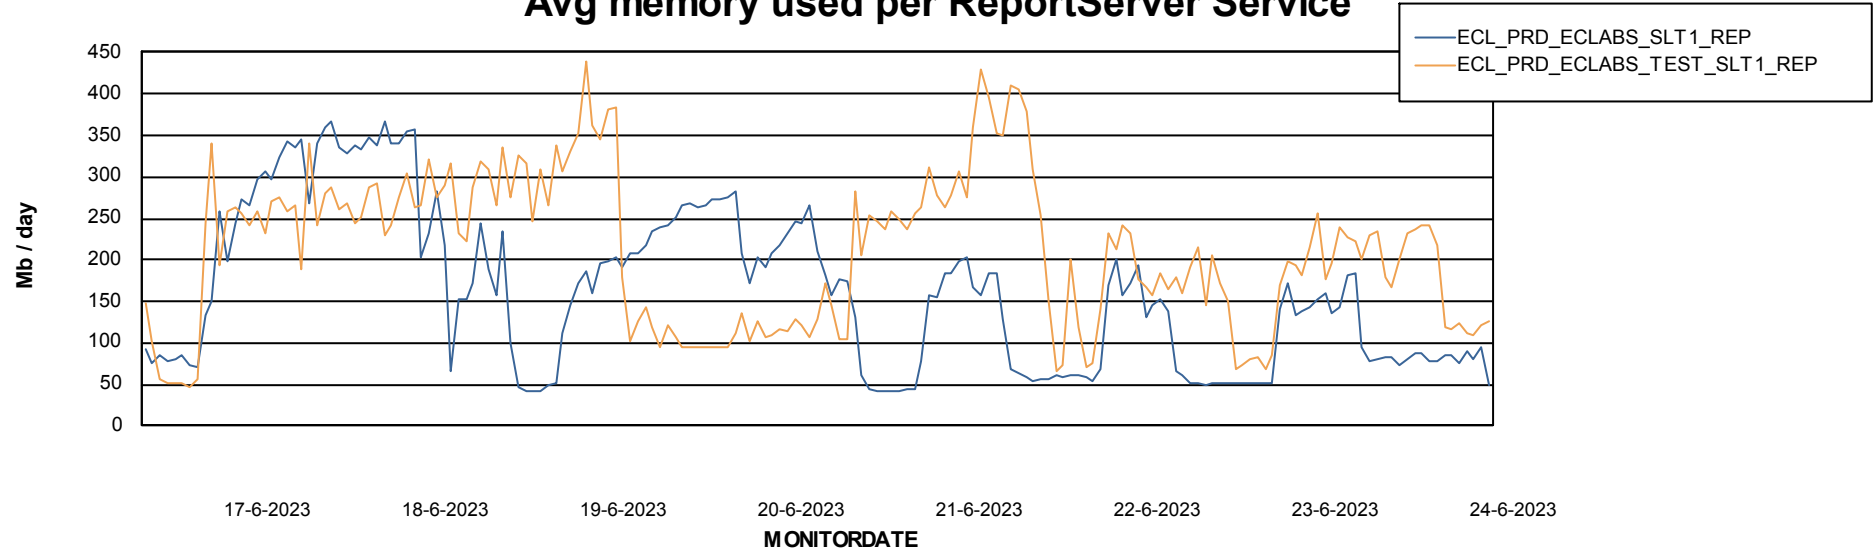

Avg memory used per ABS Server Service

Avg users per day per ABS server

Weekly SLA Customer Report

Customer ECL_Production
Database ID 156

ABSSolute Application ReportServer Services

Avg memory used per ReportServer Service

Weekly SLA Customer Report

Customer ECL_Production
Database ID 156

ABSSolute Web Component Services

Avg memory used per ABS Web component

Weekly SLA Customer Report

Customer ECL_Production
Database ID 156

Disaster per ABS component