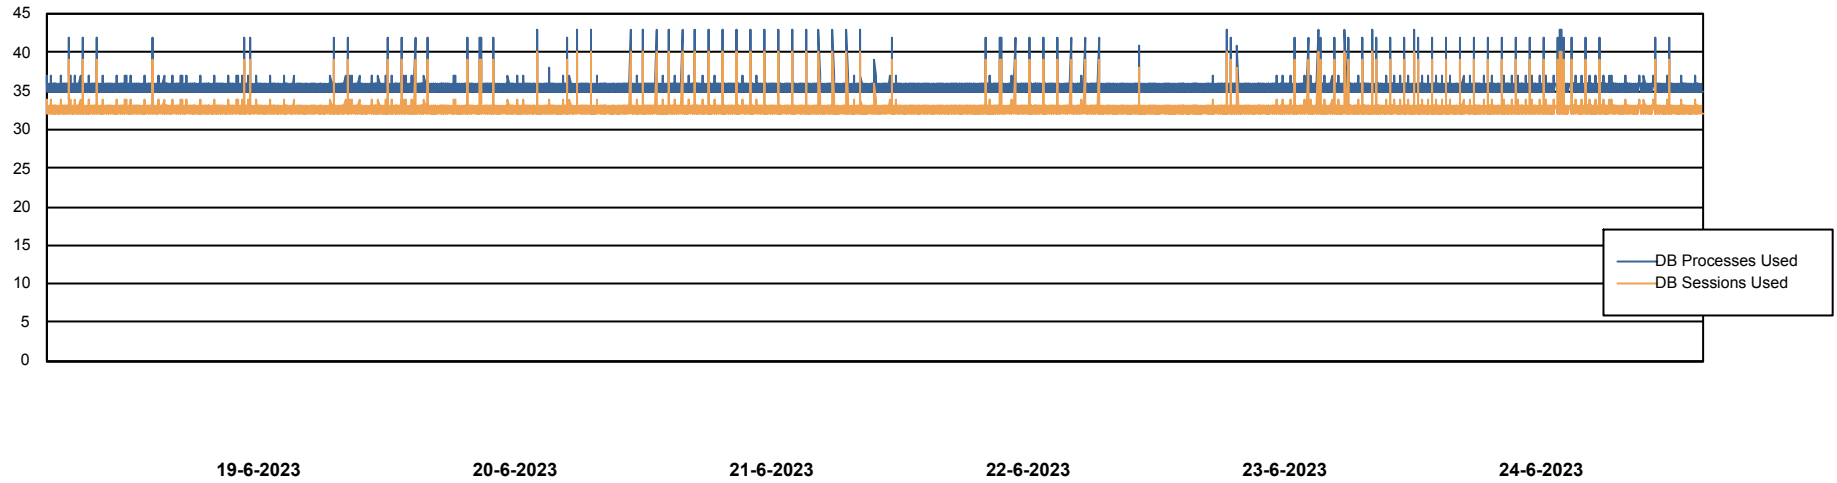

Database Performance ECL_TEST_ECLABS-TEST_DB_STB (ECL_Standby DB)

DB Processes Max 1,000