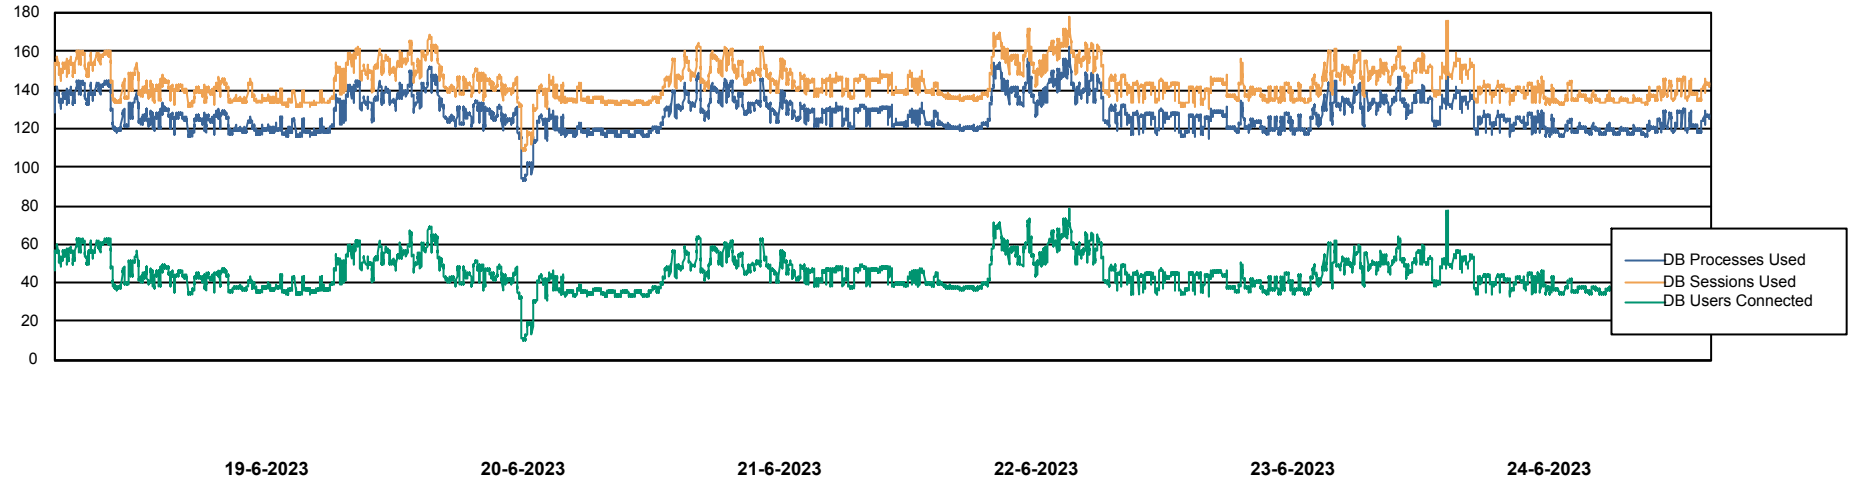

Weekly SLA Customer Report

Customer ECL_Production
Database ID 156

Harddisk Usage ECL_PRD_ECLABS-WEB

	Free disk space on C: (%)	Total disk space on C: (Gb)	Used disk space on C: (Gb)
24-6-2023	64	99	36
23-6-2023	63	99	36
22-6-2023	64	99	36
21-6-2023	64	99	36
20-6-2023	63	99	37
19-6-2023	63	99	36
18-6-2023	64	99	36

Weekly SLA Customer Report

Customer ECL_Production
Database ID 156

Database Performance ECL_PRD_ECLABS_DB_Production

Weekly SLA Customer Report

Customer ECL_Production
Database ID 156

Database Performance ECL_TEST_ECLABS-TEST_DB_STB (ECL_Standby DB)