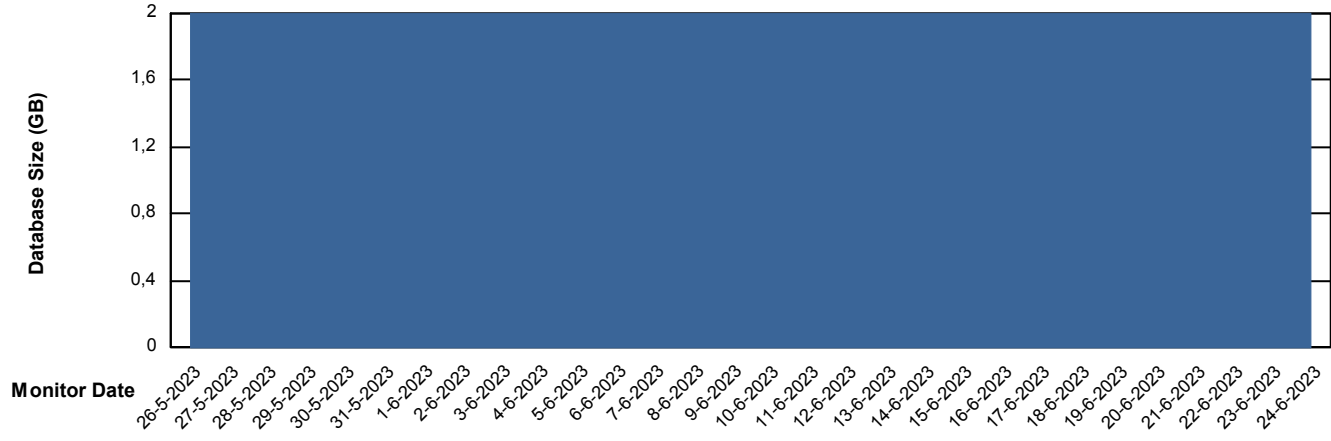

Database Performance DFDDDBI_Production

DB Processes Max 500

Weekly SLA Customer Report

Customer DFD_Production
Database ID 39

DATABASE SIZE DFDDDB_Production

Database growth over last month

DATABASE SIZE DFDDDBI_Production