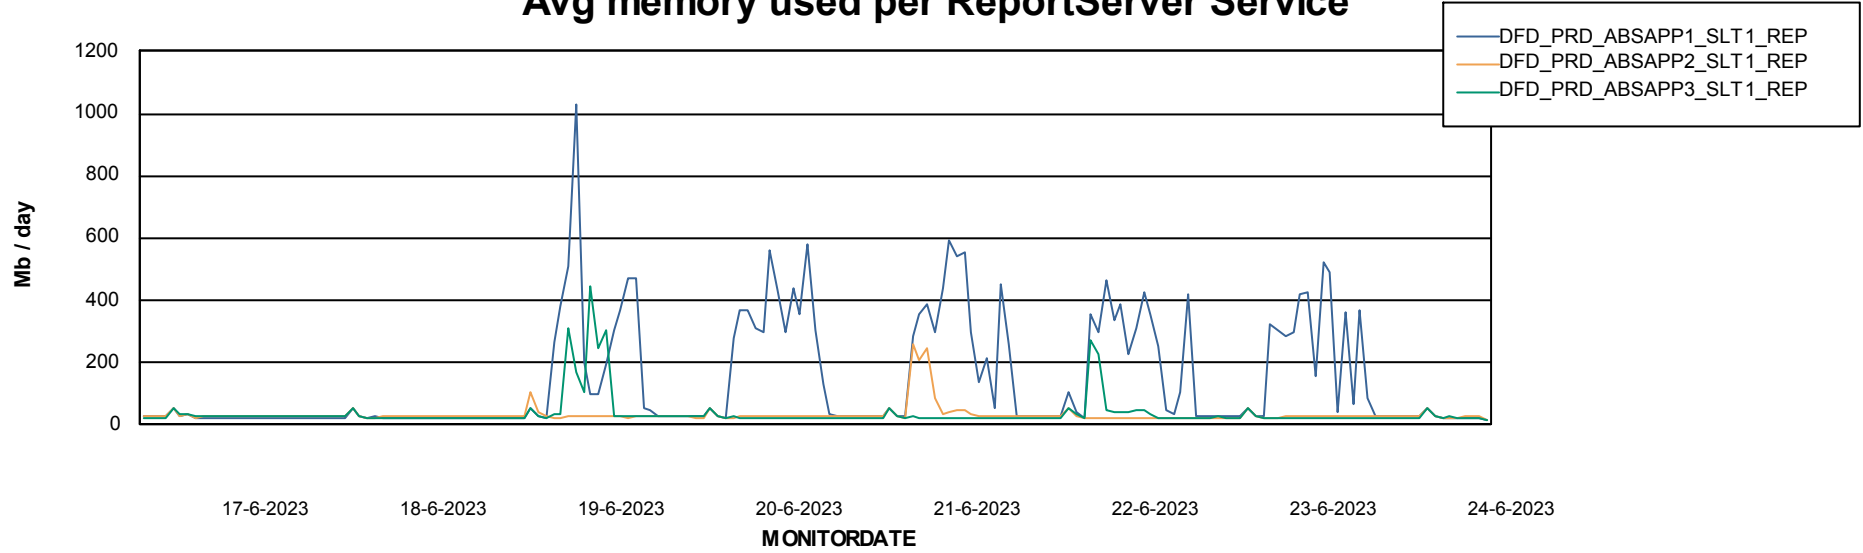

ABSSolute Application ReportServer Services

Avg memory used per ReportServer Service