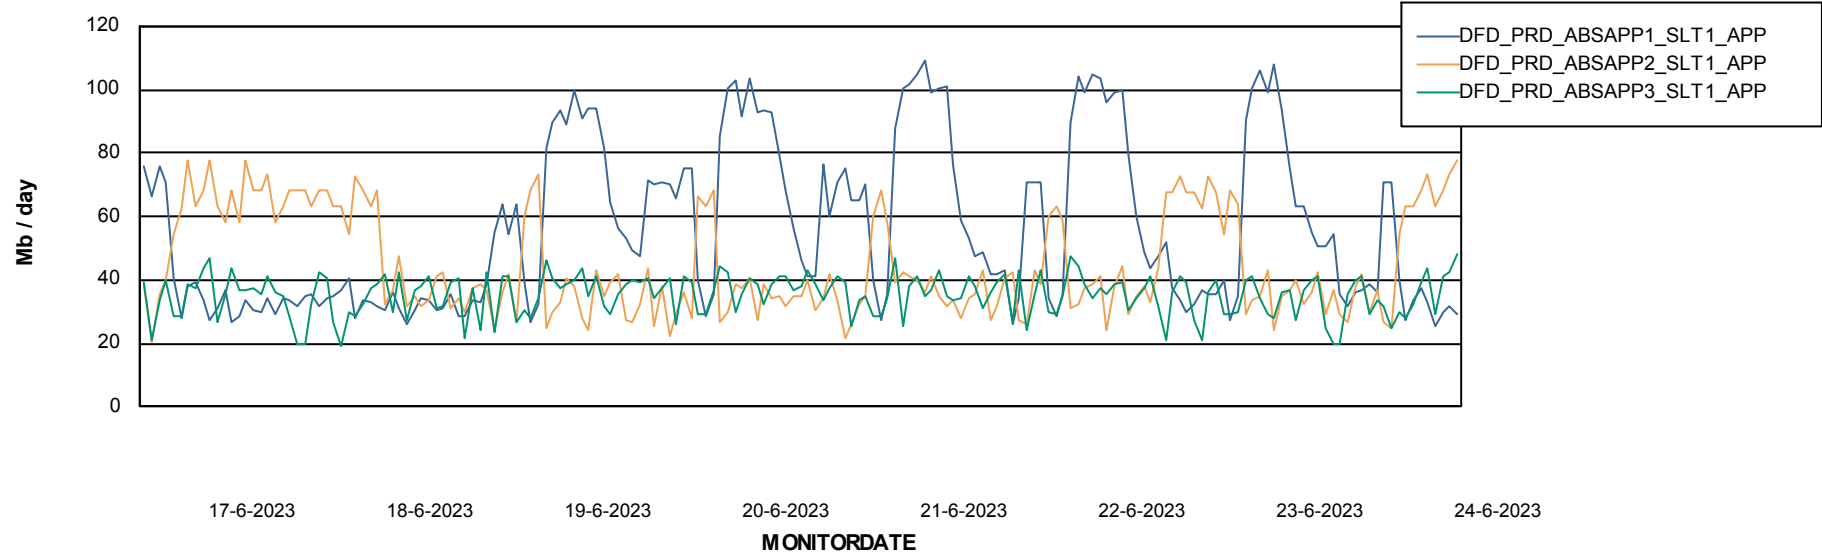

ABSSolute Application Server Services

Avg memory used per ABS Server Service