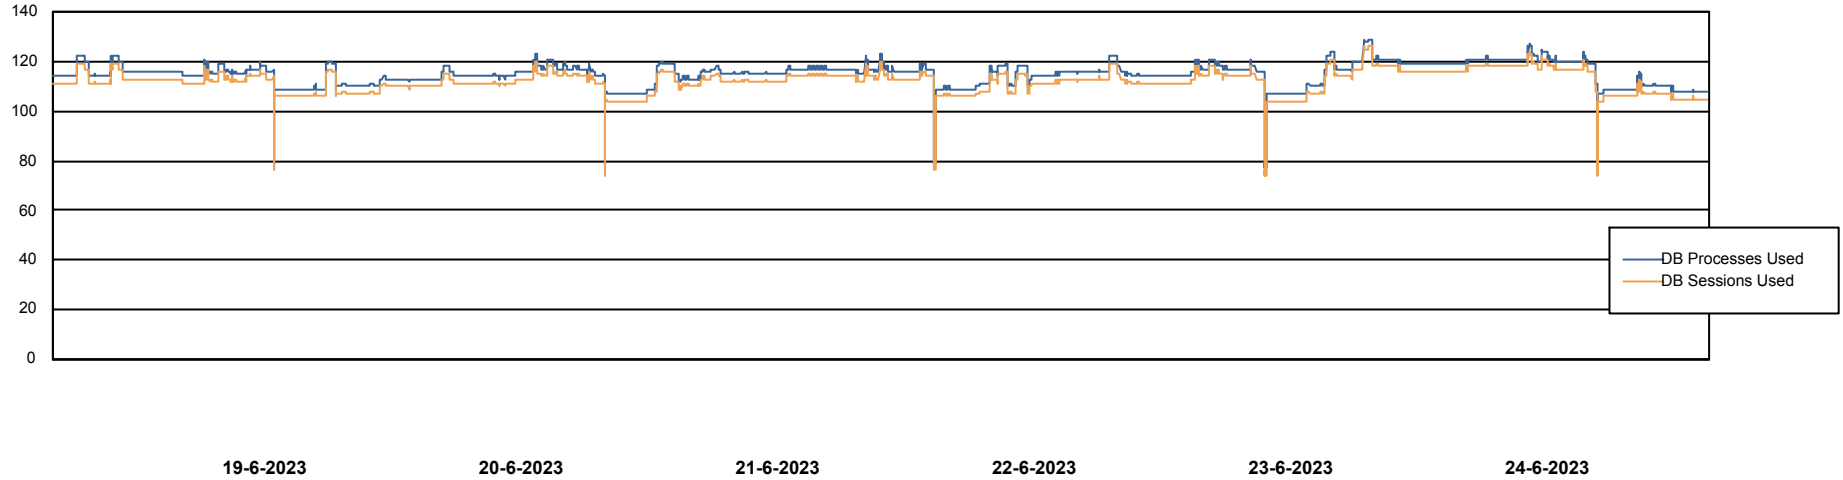

Weekly SLA Customer Report

Customer DFD_Production
Database ID 39

Harddisk Usage DFD_PRD_ORACLE1

	Free disk space on C: (%)	Total disk space on C: (Gb)	Used disk space on C: (Gb)	Free disk space on D: (%)	Total disk space on D: (Gb)	Used disk space on D: (Gb)	Free disk space on E: (%)	Total disk space on E: (Gb)	Used disk space on E: (Gb)	Free disk space on F: (%)
24-6-2023	29	78	56	75	479	121	86	650	92	59
23-6-2023	29	78	56	75	479	121	86	650	89	59
22-6-2023	29	78	56	75	479	121	86	650	88	59
21-6-2023	29	78	56	75	479	121	86	650	88	59
20-6-2023	29	78	56	75	479	121	86	650	88	59
19-6-2023	29	78	56	75	479	121	86	650	88	59
18-6-2023	29	78	56	75	479	121	86	650	88	59

Weekly SLA Customer Report

Customer DFD_Production
Database ID 39

Database Performance DFDDDB_Production

DB Processes Max 4
DB Sessions Max 600

Weekly SLA Customer Report

Customer DFD_Production
Database ID 39