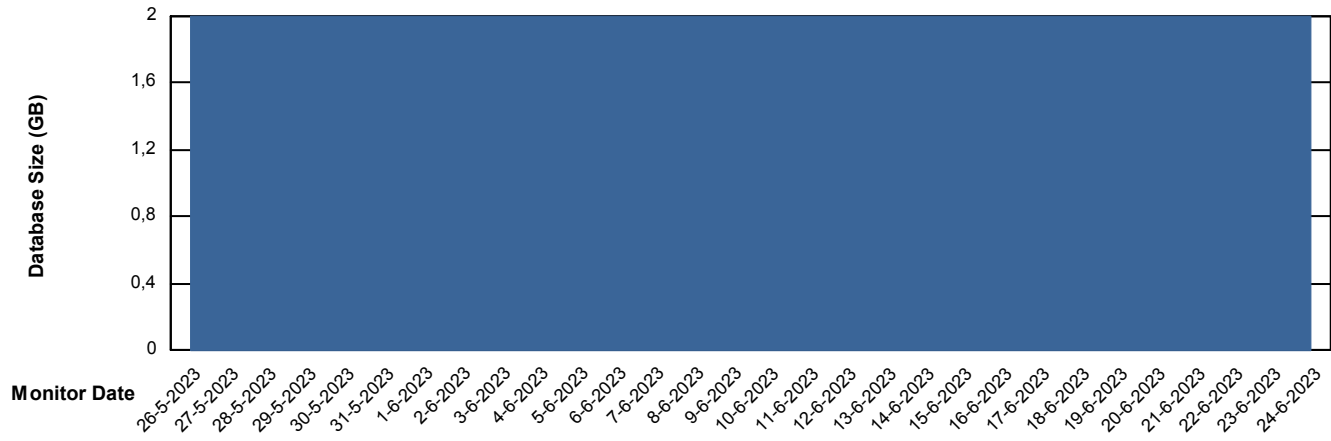

DATABASE SIZE DFDDDBI_Production

Database growth over last month