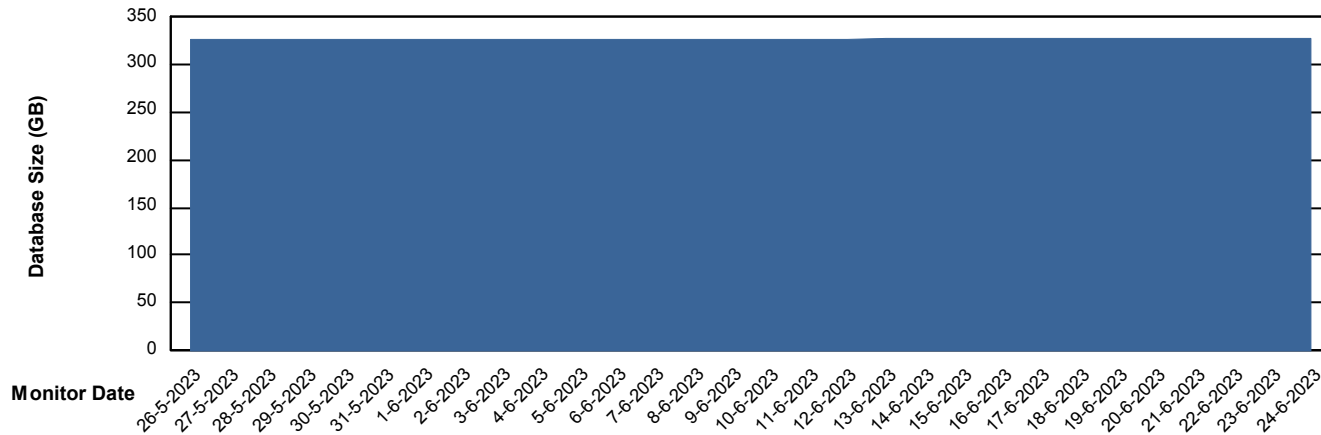

DATABASE SIZE CLODB_PRD_CLO-ORA01

Database growth over last month