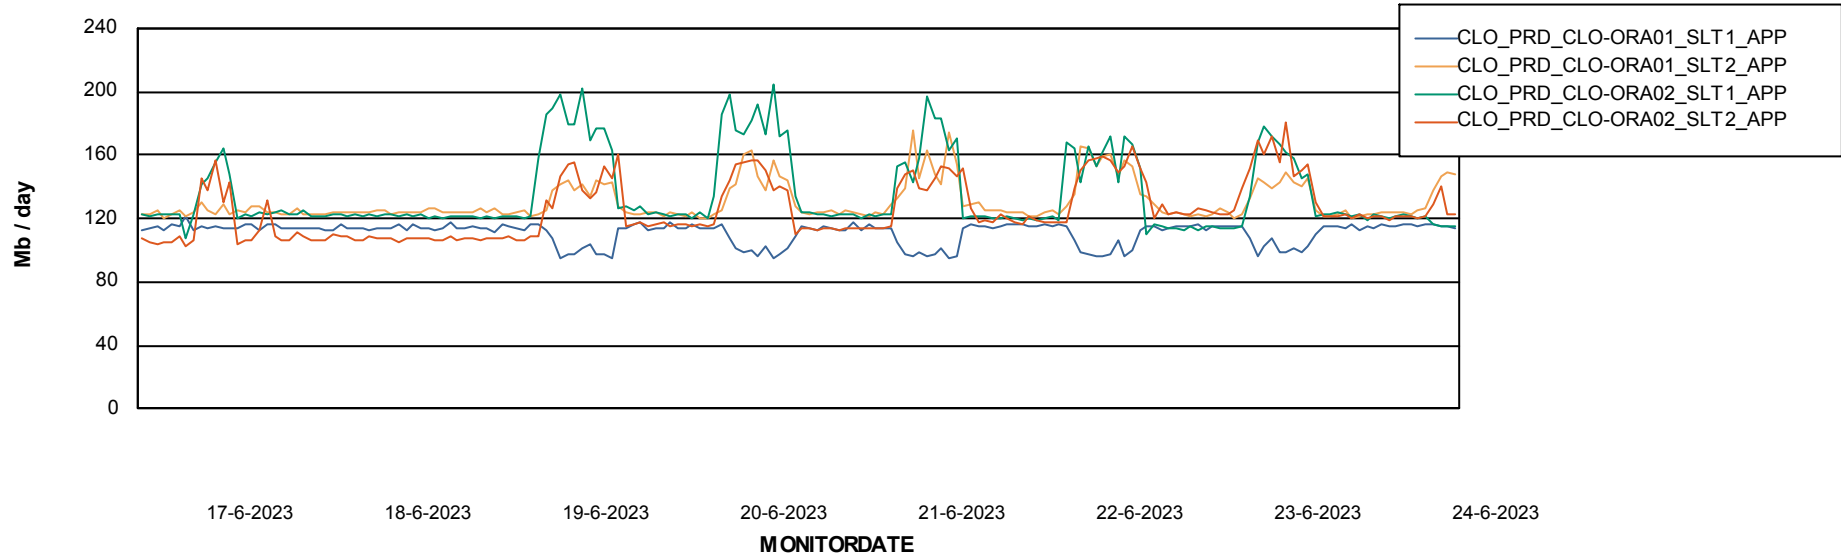

Standby Database Health CLO Production

Recovery lag for last 7 days

Weekly SLA Customer Report

Customer CLO Production
Database ID 38

ABSSolute Application Server Services

Avg memory used per ABS Server Service