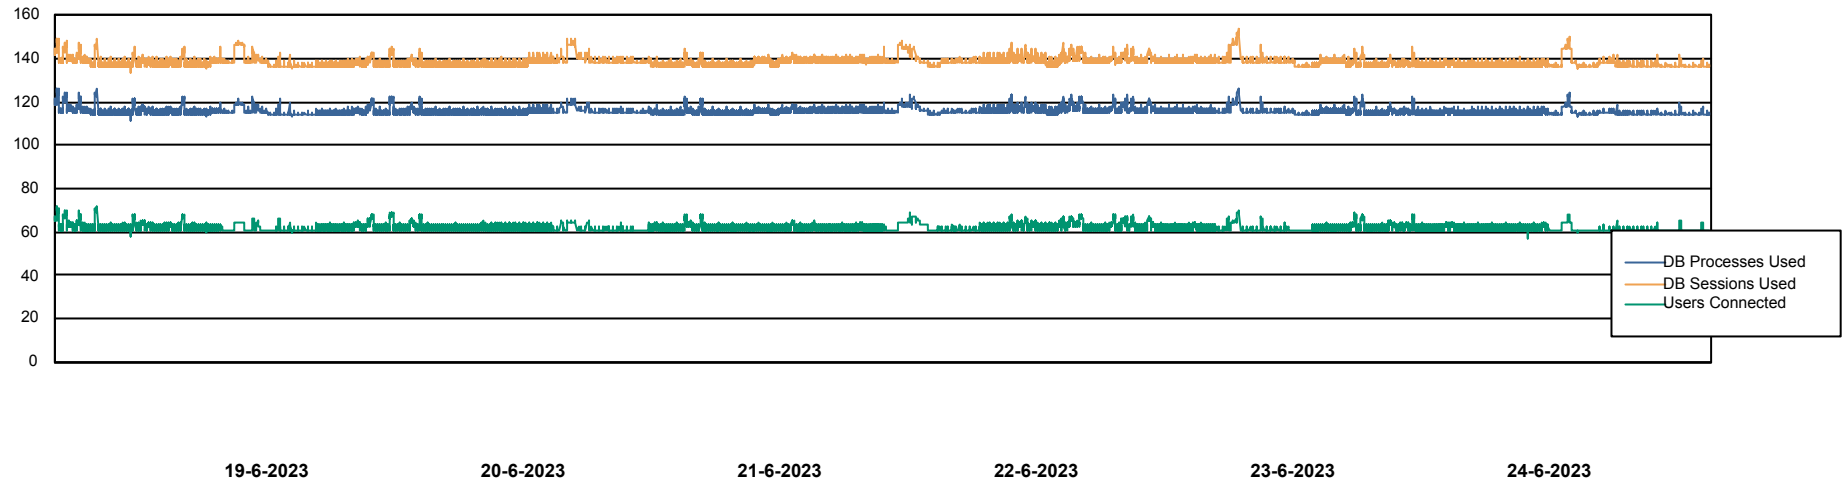

Weekly SLA Customer Report

Customer CIW Production
 Database ID 45

Harddisk Usage CIW_PRD_ORACLE1

	Free disk space on c: (%)	Total disk space on c: (Gb)	Free disk space on d: (%)	Total disk space on d: (Gb)	Free disk space on e: (%)	Total disk space on e: (Gb)
24-6-2023	90	700	31	700	100	831
23-6-2023	90	700	31	700	100	831
22-6-2023	90	700	31	700	100	831
21-6-2023	90	700	31	700	100	831
20-6-2023	90	700	32	700	100	831
19-6-2023	90	700	32	700	100	831
18-6-2023	90	700	33	700	100	831

Harddisk Usage CIW_PRD_ORACLE2

	Free disk space on c: (%)	Total disk space on c: (Gb)	Free disk space on d: (%)	Total disk space on d: (Gb)	Free disk space on e: (%)	Total disk space on e: (Gb)
24-6-2023	87	701	29	700	98	830
23-6-2023	87	701	29	700	98	830
22-6-2023	87	701	29	700	98	830
21-6-2023	87	701	29	700	98	830
20-6-2023	87	701	29	700	98	830
19-6-2023	87	701	30	700	98	830

Weekly SLA Customer Report

Customer CIW Production
Database ID 45

Database Performance CIWDB_Production

Weekly SLA Customer Report

Customer CIW Production
Database ID 45

Database Performance CIWDB_Standby

Weekly SLA Customer Report