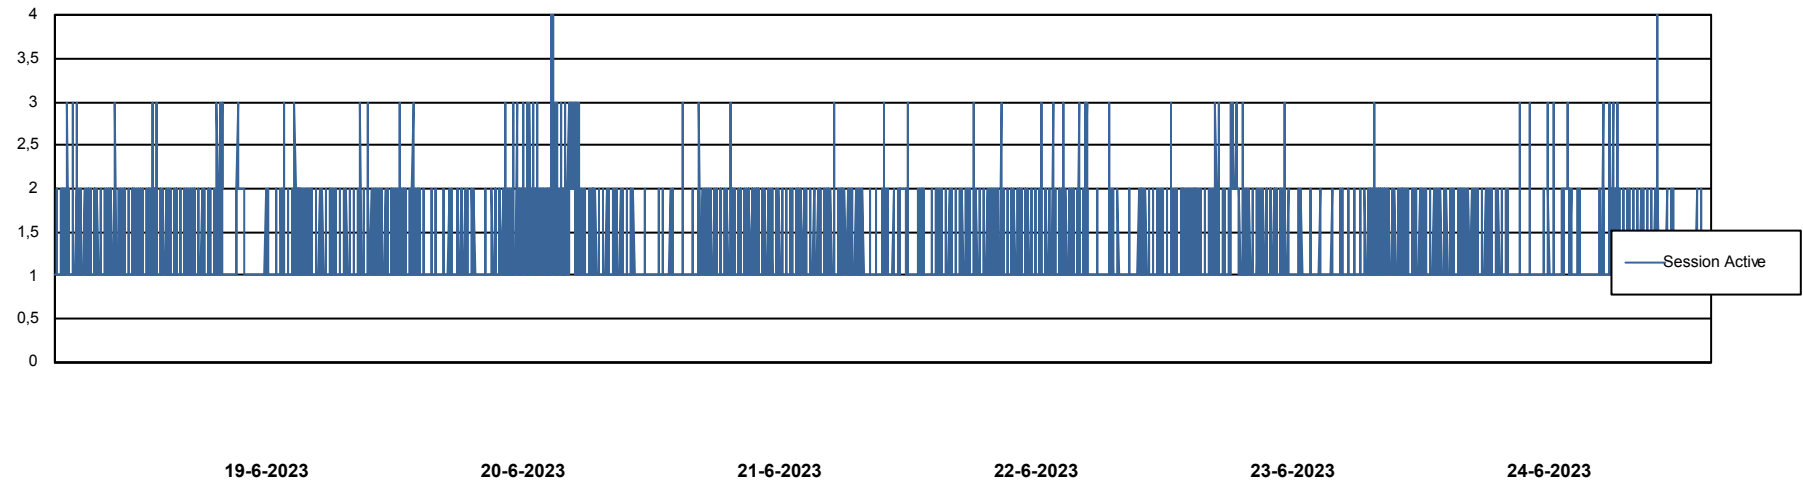

Weekly SLA Customer Report

Customer CIW Production
 Database ID 45

Harddisk Usage CIW_PRD_ORACLE1

	Free disk space on c: (%)	Total disk space on c: (Gb)	Free disk space on d: (%)	Total disk space on d: (Gb)	Free disk space on e: (%)	Total disk space on e: (Gb)
24-6-2023	90	700	31	700	100	831
23-6-2023	90	700	31	700	100	831
22-6-2023	90	700	31	700	100	831
21-6-2023	90	700	31	700	100	831
20-6-2023	90	700	32	700	100	831
19-6-2023	90	700	32	700	100	831
18-6-2023	90	700	33	700	100	831

Harddisk Usage CIW_PRD_ORACLE2

	Free disk space on c: (%)	Total disk space on c: (Gb)	Free disk space on d: (%)	Total disk space on d: (Gb)	Free disk space on e: (%)	Total disk space on e: (Gb)
24-6-2023	87	701	29	700	98	830
23-6-2023	87	701	29	700	98	830
22-6-2023	87	701	29	700	98	830
21-6-2023	87	701	29	700	98	830
20-6-2023	87	701	29	700	98	830
19-6-2023	87	701	30	700	98	830

Weekly SLA Customer Report

Customer CIW Production
Database ID 45

Database Performance CIWDB_Production

Weekly SLA Customer Report

Customer CIW Production
Database ID 45

Database Performance CIWDB_Standby

Weekly SLA Customer Report