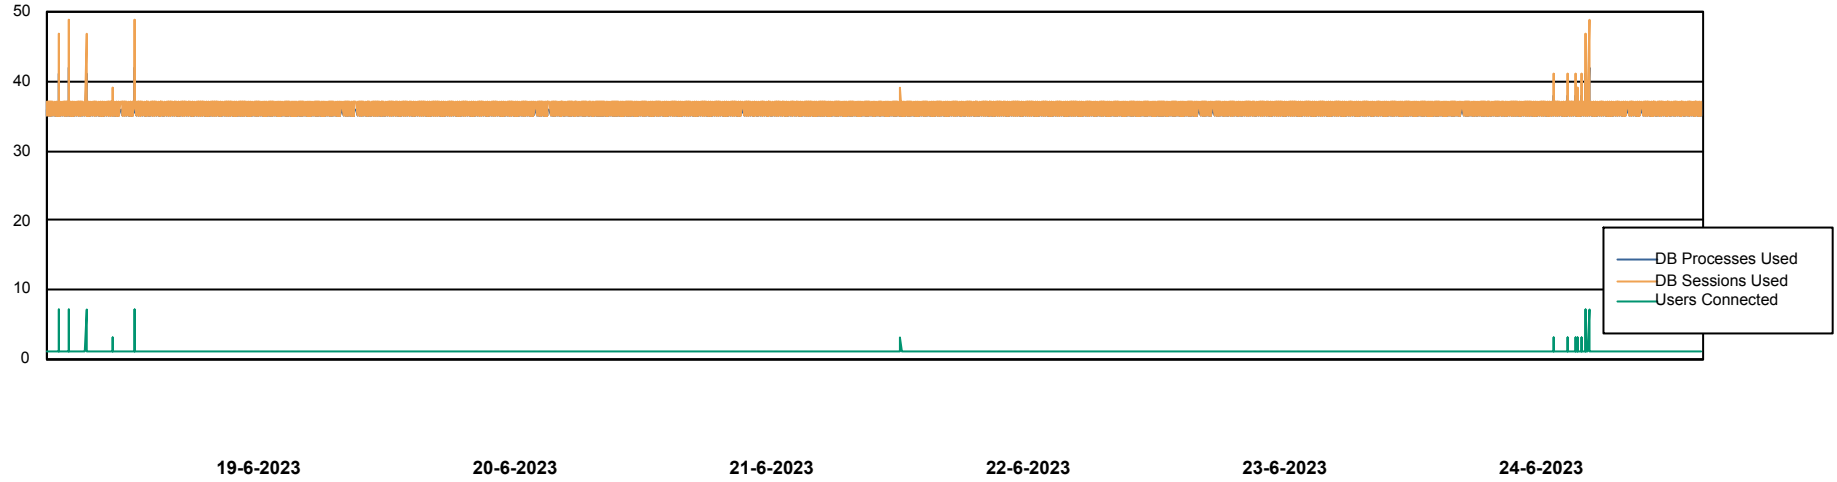

Weekly SLA Customer Report

Customer CIW Production
Database ID 45

Database Performance CIWDB_Production

Weekly SLA Customer Report

Customer CIW Production
Database ID 45

Database Performance CIWDB_Standby

Weekly SLA Customer Report

Customer CIW Production
 Database ID 45

DATABASE SIZE CIWDB_Production

Database growth over last month

Database Tablespace CIWDB_Production

Date	Tablespace Name	Filesize (Gb)	Usedsize (Gb)	Percentage free
24-6-2023	ABSDATA	58	49	16
	INDX	12	7	42
23-6-2023	ABSDATA	58	49	16
	INDX	12	7	42
22-6-2023	ABSDATA	58	49	16
	INDX	12	7	42
21-6-2023	ABSDATA	58	49	16
	INDX	12	7	42
20-6-2023	ABSDATA	58	49	16
	INDX	12	7	42
19-6-2023	ABSDATA	58	49	16
	INDX	12	7	42
18-6-2023	ABSDATA	58	49	16
	INDX	12	7	42

Weekly SLA Customer Report

Customer CIW Production
Database ID 45

Standby Database Health CIW Production

Recovery lag for last 7 days