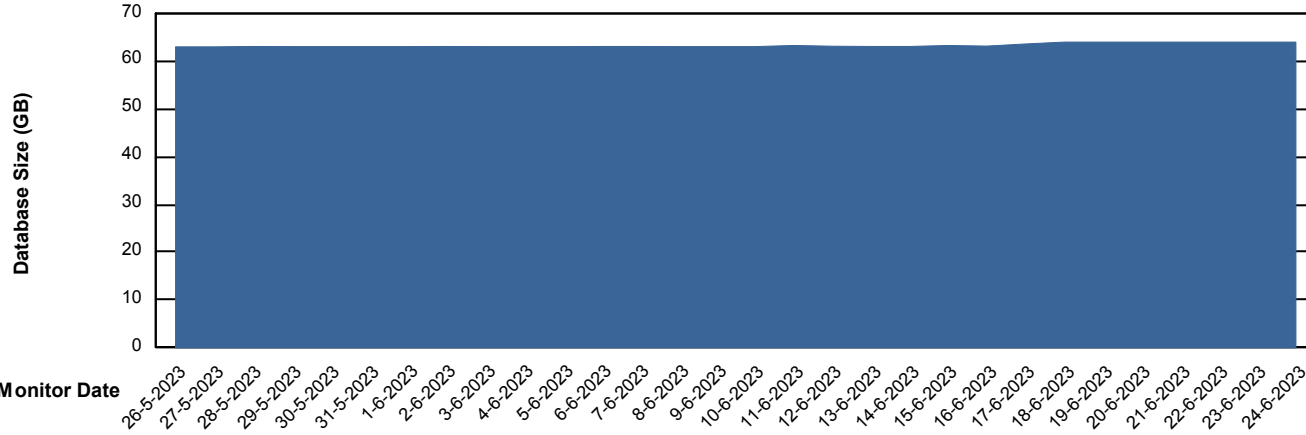

Weekly SLA Customer Report

Customer CIW Production
Database ID 45

Database Performance CIWDB_Production

Weekly SLA Customer Report

Customer CIW Production
Database ID 45

Database Performance CIWDB_Standby

Weekly SLA Customer Report

Customer CIW Production
 Database ID 45

DATABASE SIZE CIWDB_Production

Database growth over last month

Database Tablespace CIWDB_Production

Date	Tablespace Name	Filesize (Gb)	Usedsize (Gb)	Percentage free
24-6-2023	ABSDATA	58	49	16
	INDX	12	7	42
23-6-2023	ABSDATA	58	49	16
	INDX	12	7	42
22-6-2023	ABSDATA	58	49	16
	INDX	12	7	42
21-6-2023	ABSDATA	58	49	16
	INDX	12	7	42
20-6-2023	ABSDATA	58	49	16
	INDX	12	7	42
19-6-2023	ABSDATA	58	49	16
	INDX	12	7	42
18-6-2023	ABSDATA	58	49	16
	INDX	12	7	42