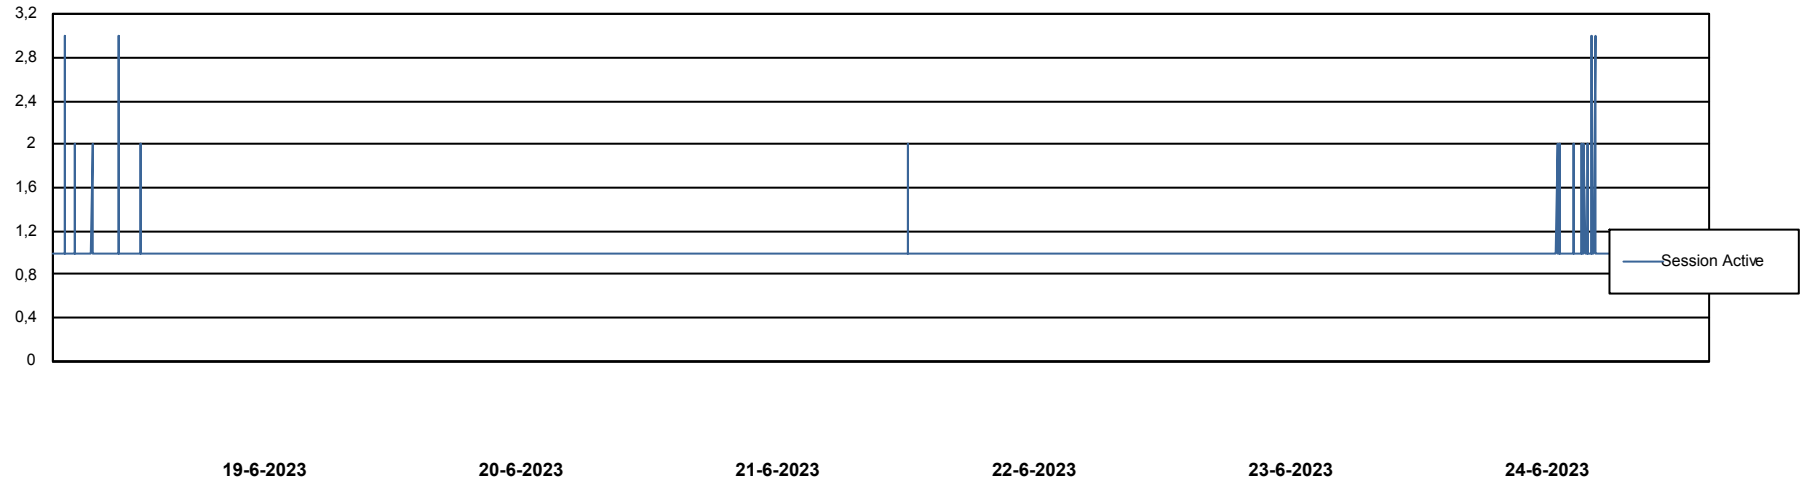

Weekly SLA Customer Report

Customer CIW Production
Database ID 45

Database Performance CIWDB_Production

Weekly SLA Customer Report

Customer CIW Production
Database ID 45

Database Performance CIWDB_Standby

Weekly SLA Customer Report

Customer CIW Production
 Database ID 45

DATABASE SIZE CIWDB_Production

Database growth over last month

Database Tablespace CIWDB_Production

Date	Tablespace Name	Filesize (Gb)	Usedsize (Gb)	Percentage free
24-6-2023	ABSDATA	58	49	16
	INDX	12	7	42
23-6-2023	ABSDATA	58	49	16
	INDX	12	7	42
22-6-2023	ABSDATA	58	49	16
	INDX	12	7	42
21-6-2023	ABSDATA	58	49	16
	INDX	12	7	42
20-6-2023	ABSDATA	58	49	16
	INDX	12	7	42
19-6-2023	ABSDATA	58	49	16
	INDX	12	7	42
18-6-2023	ABSDATA	58	49	16
	INDX	12	7	42