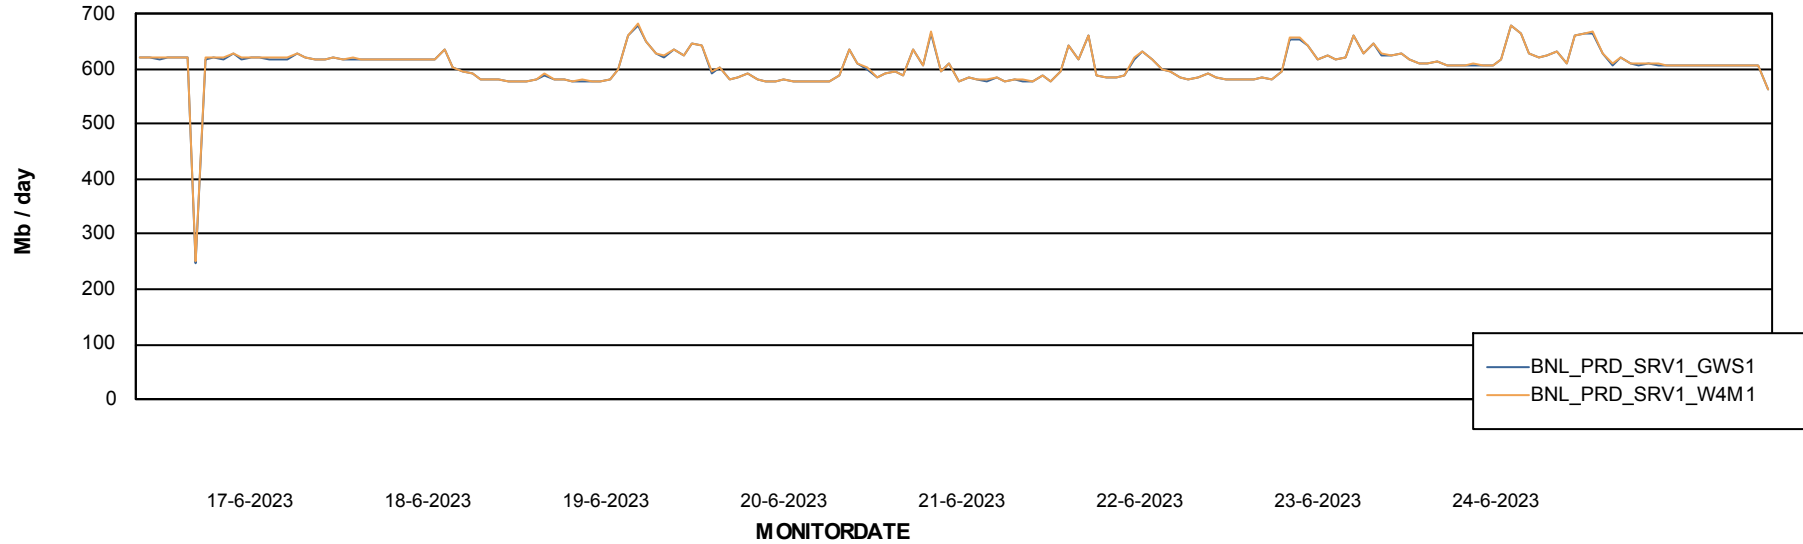

ABSSolute Web Component Services

Avg memory used per ABS Web component