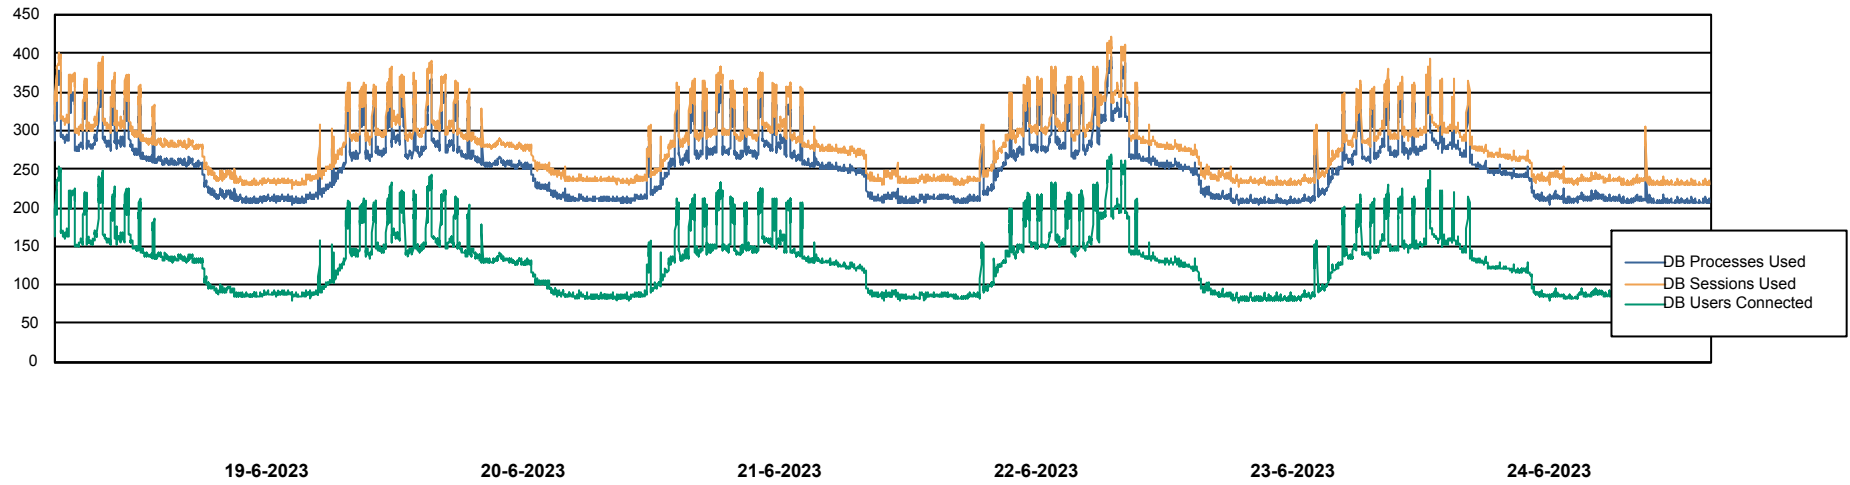

Weekly SLA Customer Report

Customer BNL_Production
Database ID 83

Database Performance BNL_EMCC

Weekly SLA Customer Report

Customer BNL_Production
Database ID 83

Database Performance BNLDB_Production_New

Weekly SLA Customer Report

Customer BNL_Production
Database ID 83

Database Performance BNLDB_Standby

Weekly SLA Customer Report

Customer BNL_Production
Database ID 83

DATABASE SIZE BNL_EMCC

Database growth over last month

DATABASE SIZE BNLDB_Production_New