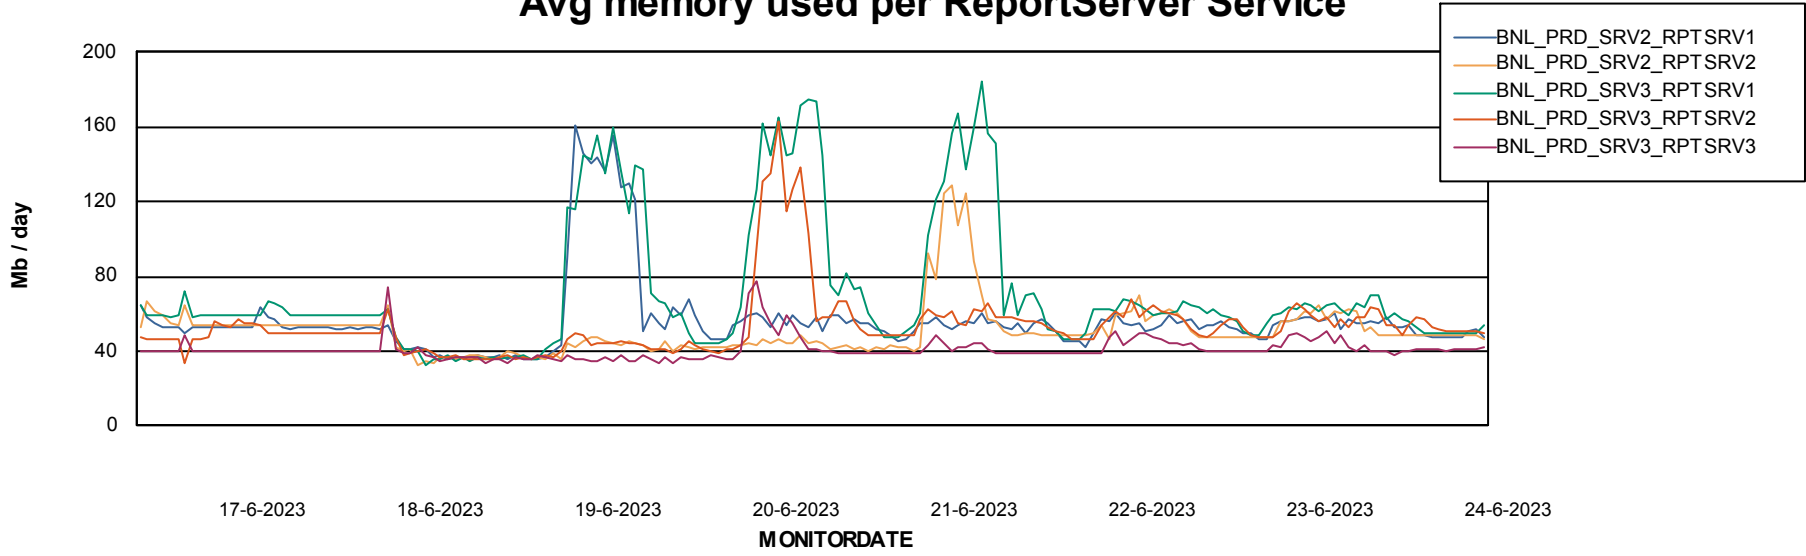

Avg users per day per ABS server

Weekly SLA Customer Report

Customer BNL_Production
Database ID 83

ABSSolute Web Component Services

Avg memory used per ReportServer Service

Weekly SLA Customer Report

Customer BNL_Production
Database ID 83