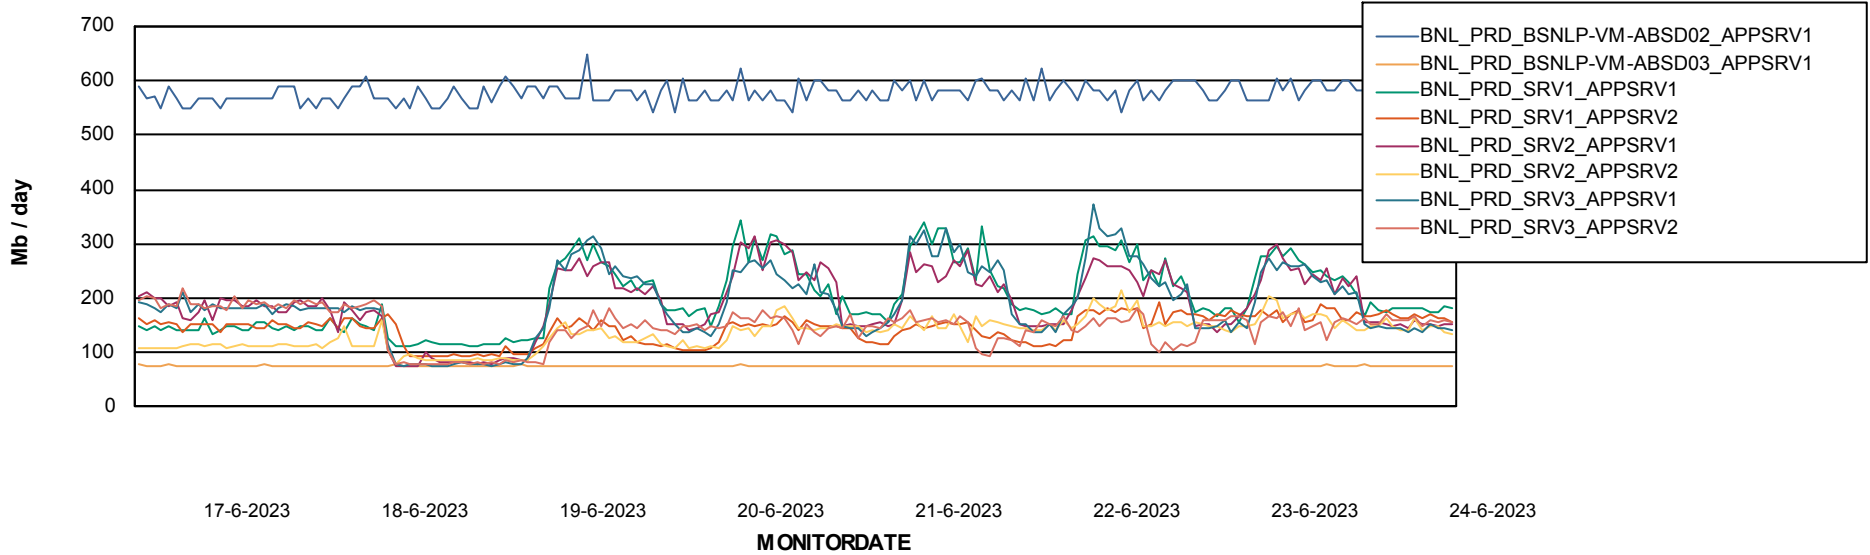

Database growth over last month

Weekly SLA Customer Report

Customer BNL_Production
 Database ID 83

Database Tablespace BNLDB_Production_New

Date	Tablespace Name	Filesize (Gb)	Usedsize (Gb)	Percentage free
24-6-2023	ABSDATA	105	64	39
	INDX	200	130	35
23-6-2023	ABSDATA	105	64	39
	INDX	200	130	35
22-6-2023	ABSDATA	105	64	39
	INDX	200	130	35
21-6-2023	ABSDATA	105	64	39
	INDX	200	130	35
20-6-2023	ABSDATA	105	64	39
	INDX	200	129	35
19-6-2023	ABSDATA	105	64	39
	INDX	200	129	35
18-6-2023	ABSDATA	105	64	39
	INDX	200	129	35

Standby Database Health BNL_Production

Recovery lag for last 7 days

Weekly SLA Customer Report

Customer BNL_Production
Database ID 83

ABSSolute Application Server Services

Avg memory used per ABS Server Service

Avg users per day per ABS server

Weekly SLA Customer Report

Customer BNL_Production
Database ID 83

ABSSolute Web Component Services

Avg memory used per ReportServer Service

Weekly SLA Customer Report

Customer BNL_Production
Database ID 83