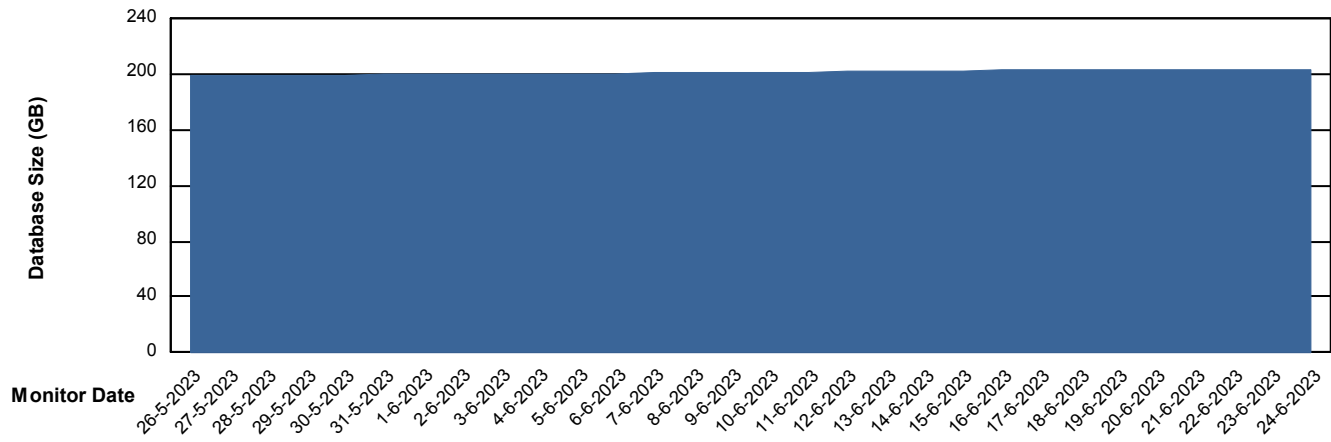

Weekly SLA Customer Report

Customer BNL_Production
Database ID 83

Database Performance BNL_EMCC

Weekly SLA Customer Report

Customer BNL_Production
Database ID 83

Database Performance BNLDB_Production_New

Weekly SLA Customer Report

Customer BNL_Production
Database ID 83

Database Performance BNLDB_Standby

Weekly SLA Customer Report

Customer BNL_Production
Database ID 83

DATABASE SIZE BNL_EMCC

Database growth over last month

DATABASE SIZE BNLDB_Production_New

Database growth over last month

Weekly SLA Customer Report

Customer BNL_Production
 Database ID 83

Database Tablespace BNLDB_Production_New

Date	Tablespace Name	Filesize (Gb)	Usedsize (Gb)	Percentage free
24-6-2023	ABSDATA	105	64	39
	INDX	200	130	35
23-6-2023	ABSDATA	105	64	39
	INDX	200	130	35
22-6-2023	ABSDATA	105	64	39
	INDX	200	130	35
21-6-2023	ABSDATA	105	64	39
	INDX	200	130	35
20-6-2023	ABSDATA	105	64	39
	INDX	200	129	35
19-6-2023	ABSDATA	105	64	39
	INDX	200	129	35
18-6-2023	ABSDATA	105	64	39
	INDX	200	129	35