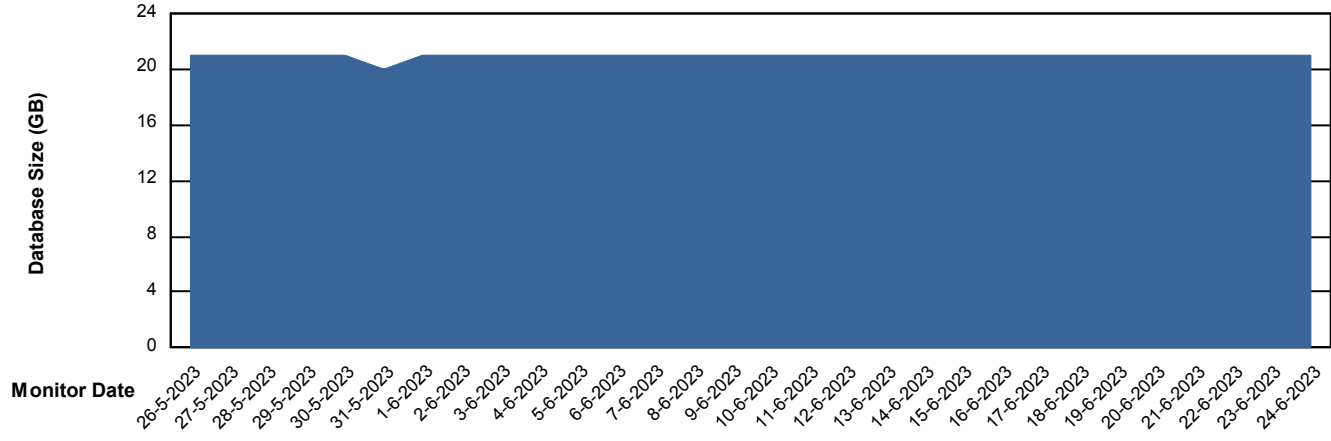

Weekly SLA Customer Report

Customer BNL_Production
Database ID 83

Database Performance BNL_EMCC

Weekly SLA Customer Report

Customer BNL_Production
Database ID 83

Database Performance BNLDB_Production_New

Weekly SLA Customer Report

Customer BNL_Production
Database ID 83

Database Performance BNLDB_Standby

Weekly SLA Customer Report

Customer BNL_Production
Database ID 83

DATABASE SIZE BNL_EMCC

Database growth over last month

DATABASE SIZE BNLDB_Production_New

Database growth over last month

Weekly SLA Customer Report

Customer BNL_Production
 Database ID 83

Database Tablespace BNLDB_Production_New

Date	Tablespace Name	Filesize (Gb)	Usedsize (Gb)	Percentage free
24-6-2023	ABSDATA	105	64	39
	INDX	200	130	35
23-6-2023	ABSDATA	105	64	39
	INDX	200	130	35
22-6-2023	ABSDATA	105	64	39
	INDX	200	130	35
21-6-2023	ABSDATA	105	64	39
	INDX	200	130	35
20-6-2023	ABSDATA	105	64	39
	INDX	200	129	35
19-6-2023	ABSDATA	105	64	39
	INDX	200	129	35
18-6-2023	ABSDATA	105	64	39
	INDX	200	129	35