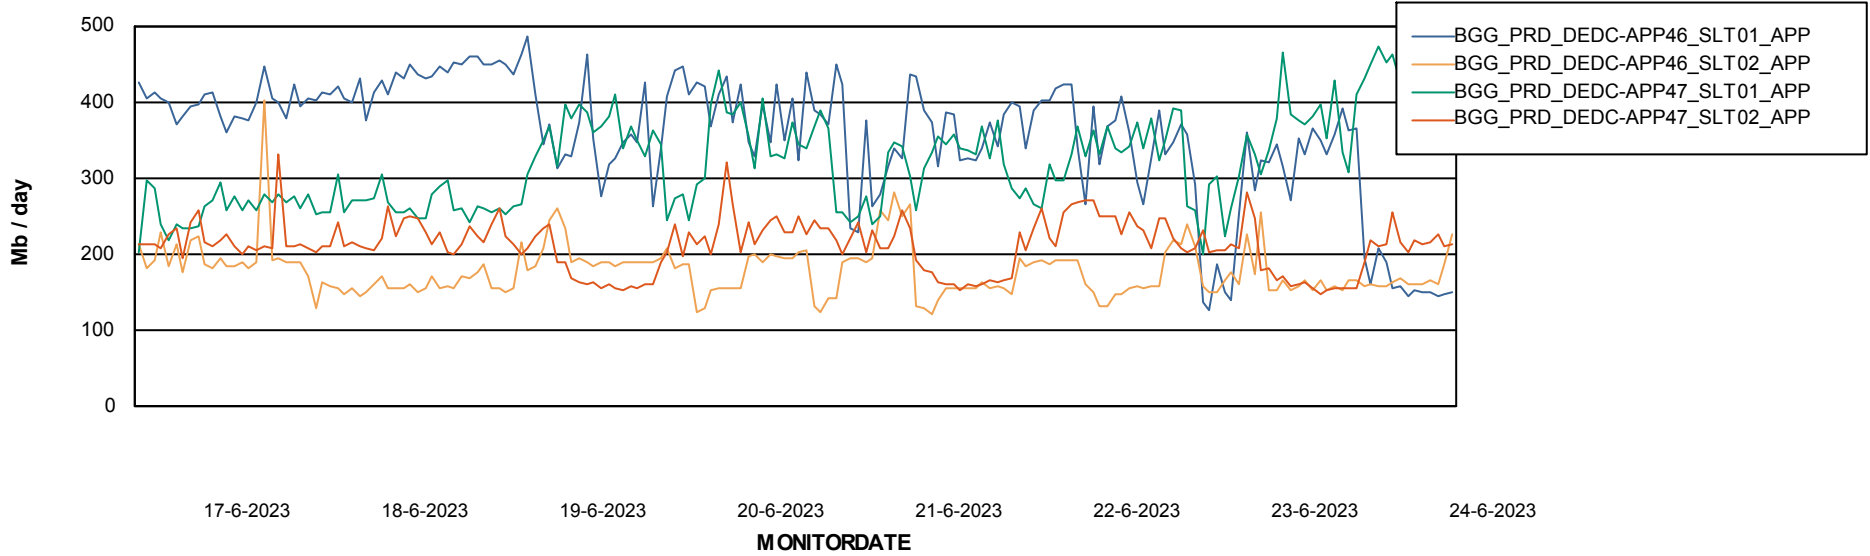

ABSSolute Application Server Services

Avg memory used per ABS Server Service