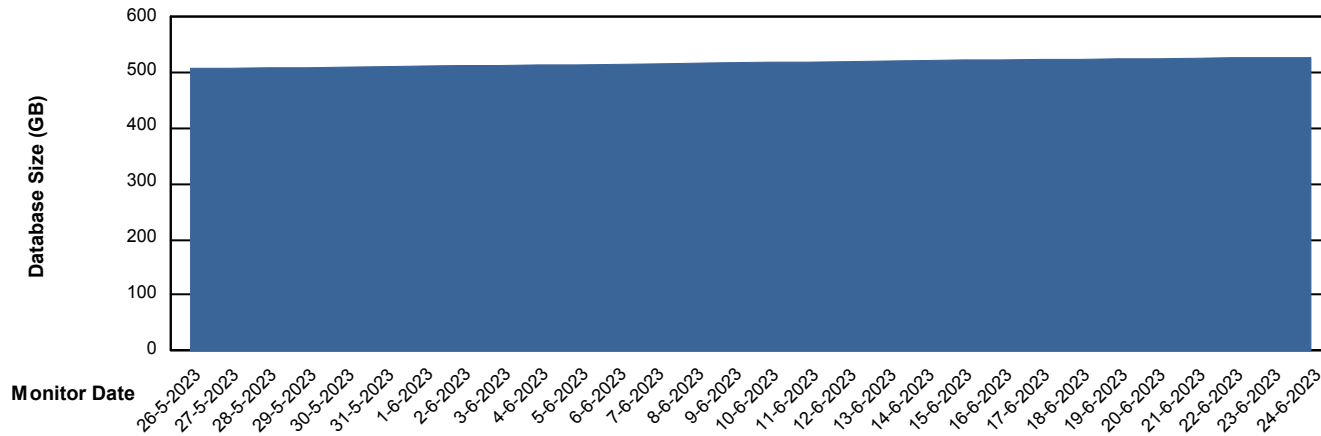

DATABASE SIZE BGG_PRD_DEDC-DB07_DB_Production

Database growth over last month