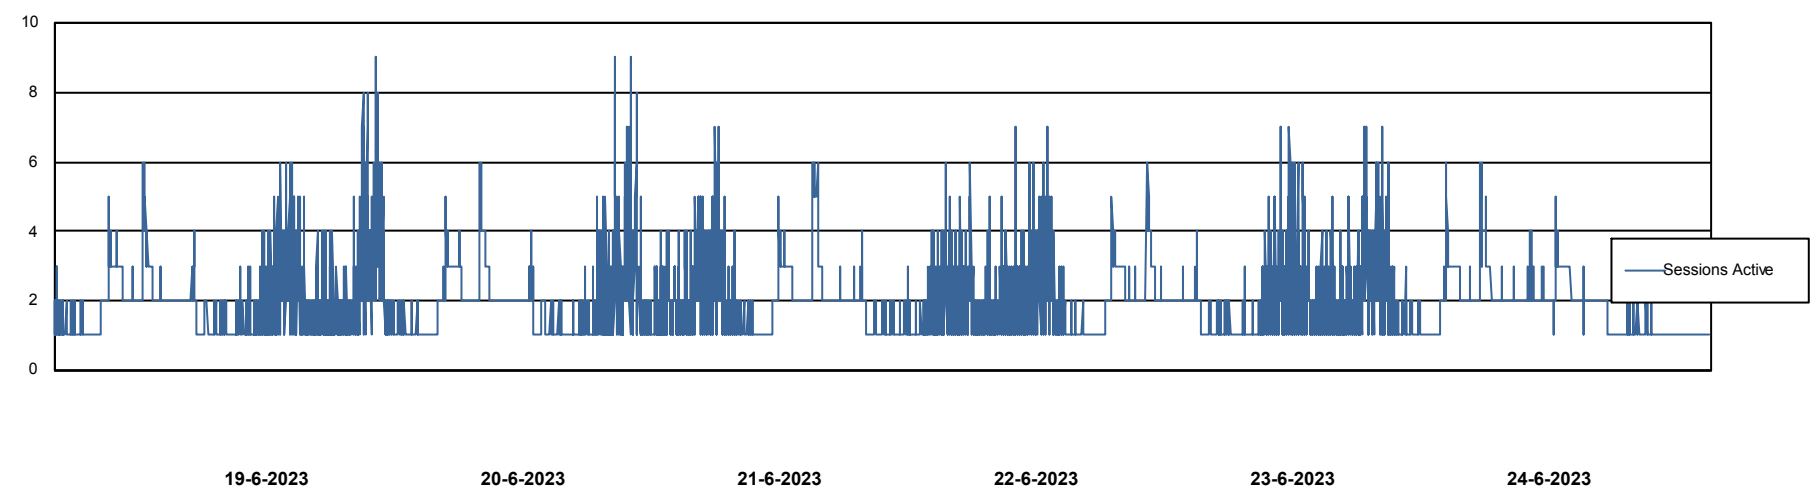

Weekly SLA Customer Report

Customer AUJ Production
Database ID 41

Database Performance AUJ Prod. BI DB (PABSBI1 server)

Weekly SLA Customer Report

Customer AUJ Production
Database ID 41

Database Performance AUJ_DB1_Primary