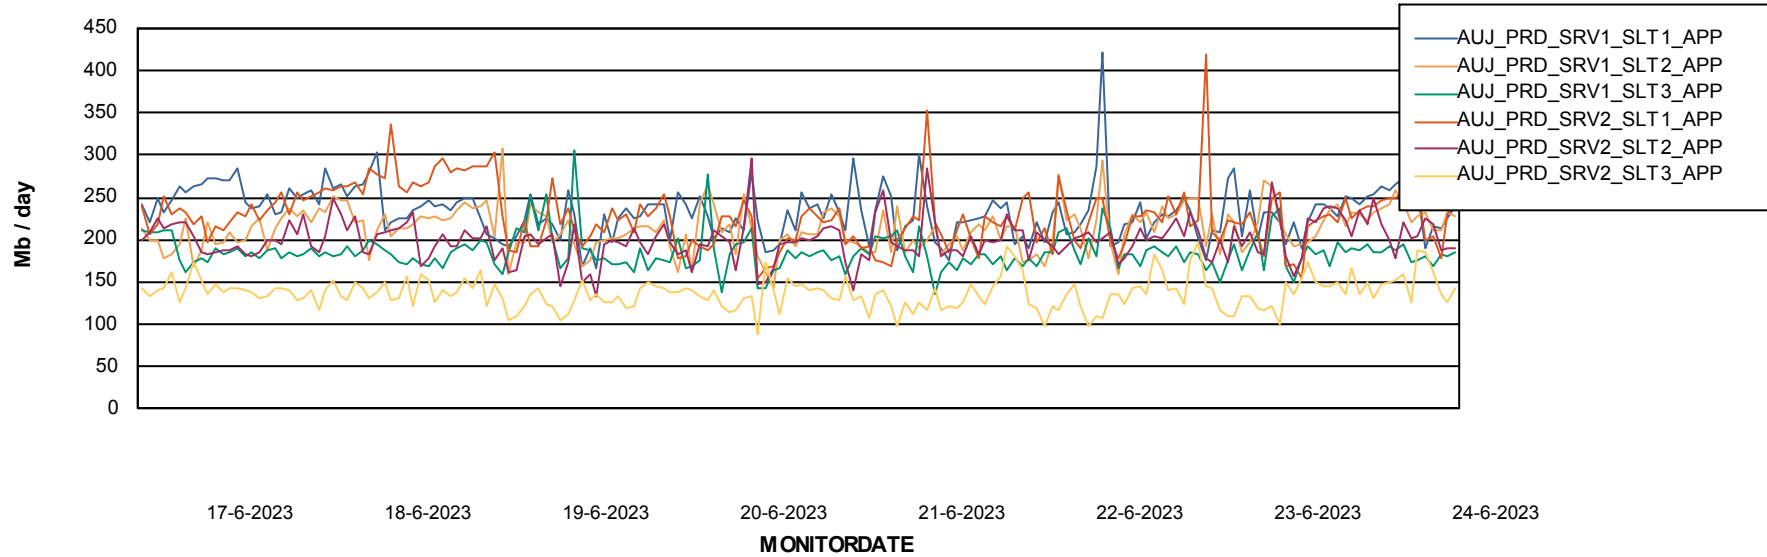

ABSSolute Application Server Services

Avg memory used per ABS Server Service