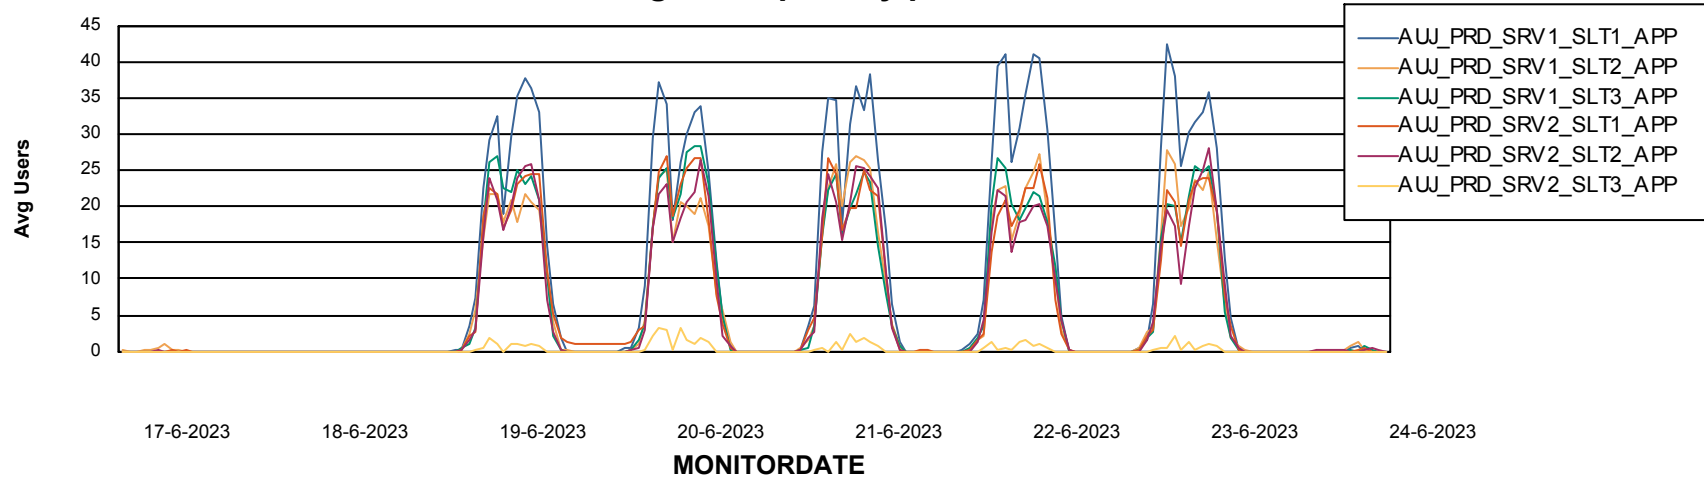

Weekly SLA Customer Report

Customer AUJ Production
Database ID 41

ABSSolute Application Server Services

Avg memory used per ABS Server Service

Avg users per day per ABS server

Weekly SLA Customer Report

Customer AUJ Production
Database ID 41