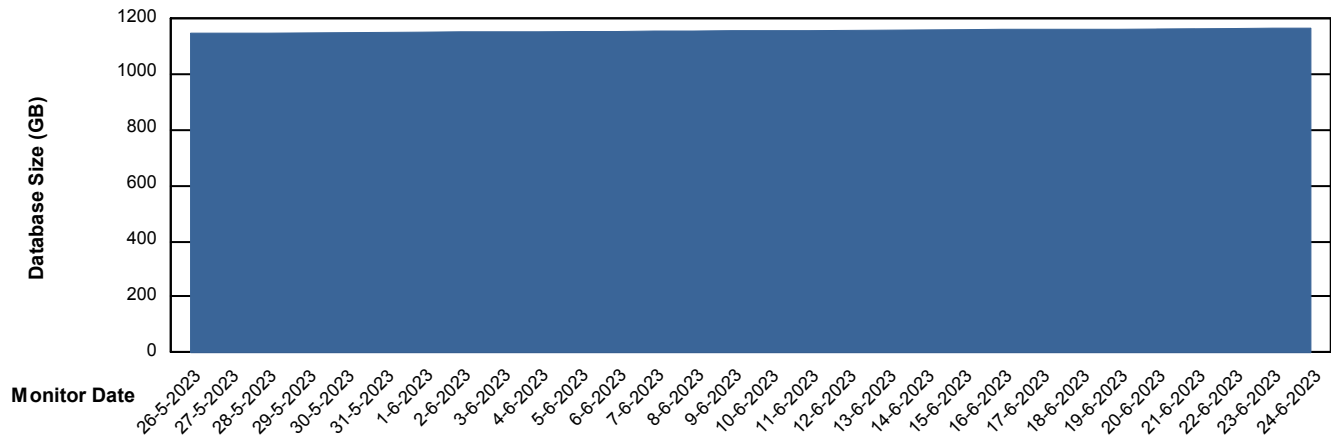

Weekly SLA Customer Report

Customer AUJ Production
Database ID 41

DATABASE SIZE AUJ Prod. BI DB (PABSBI1 server)

Database growth over last month

DATABASE SIZE AUJ_DB1_Primary

Database growth over last month