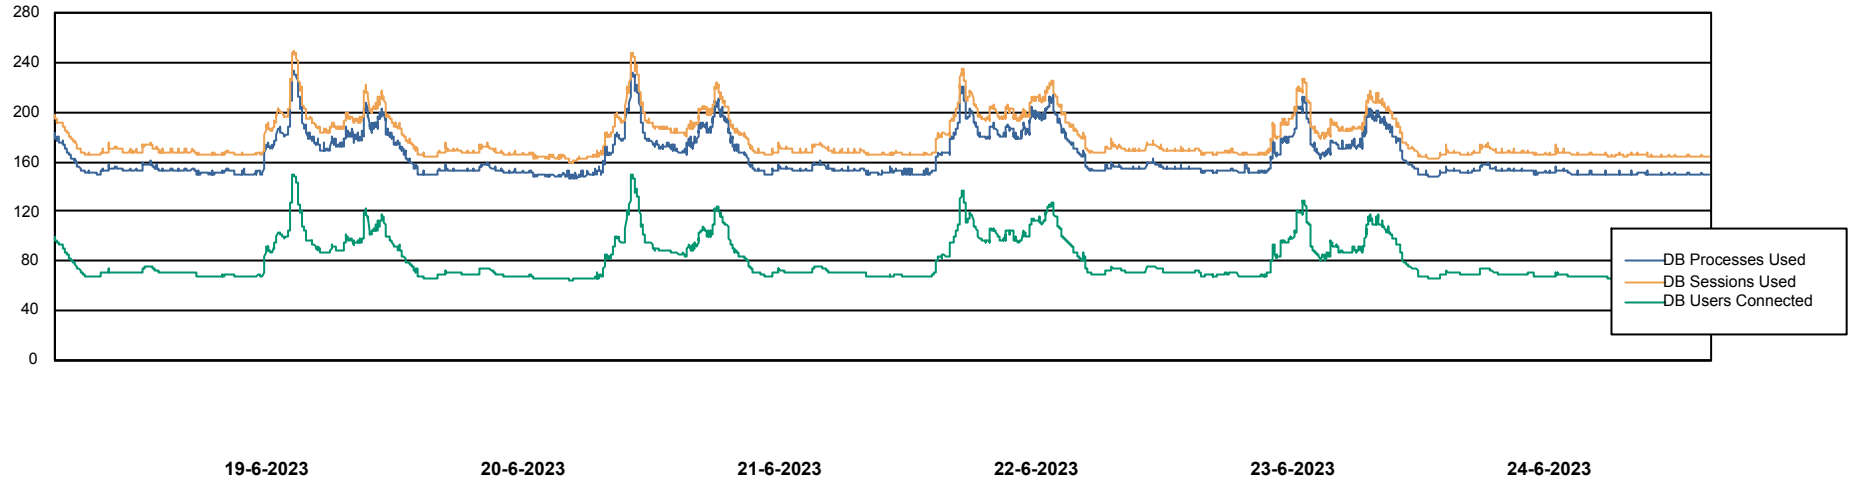

Weekly SLA Customer Report

Customer AUJ Production
Database ID 41

Database Performance AUJ Prod. BI DB (PABSBI1 server)

Weekly SLA Customer Report

Customer AUJ Production
Database ID 41

Database Performance AUJ_DB1_Primary