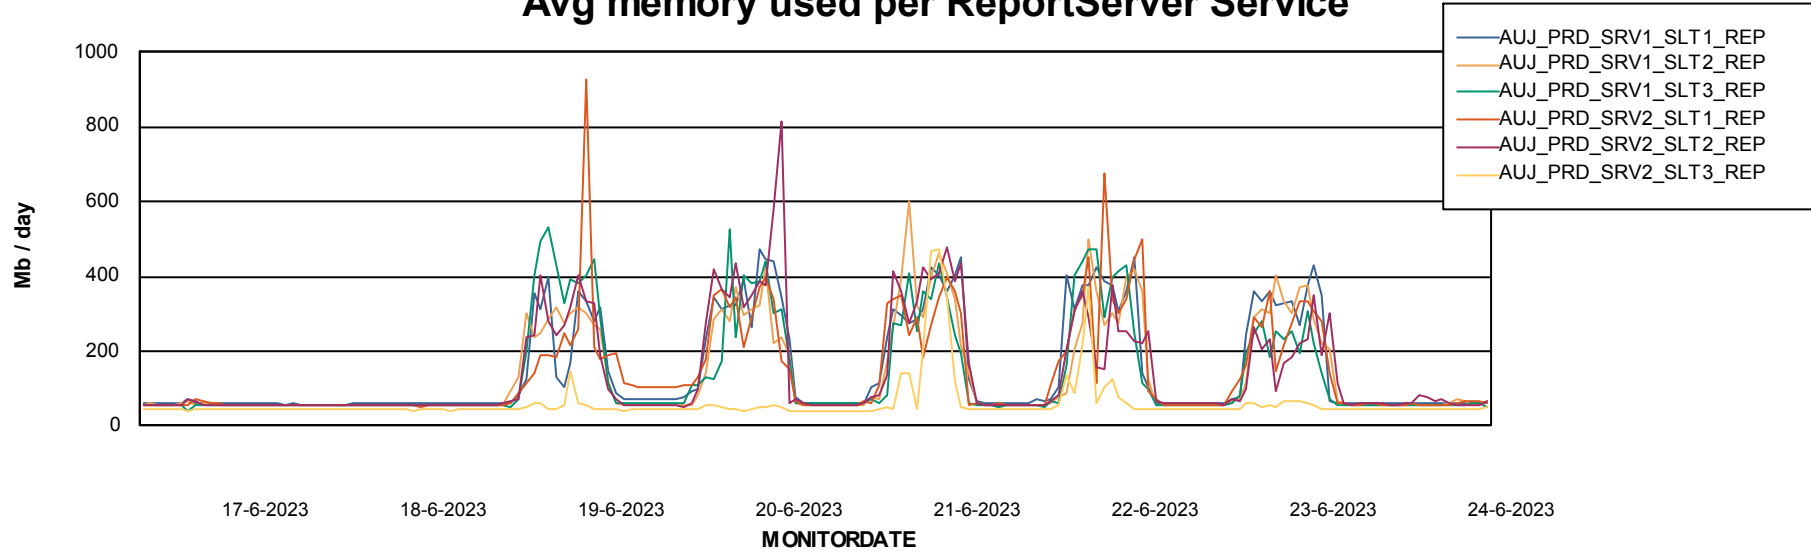

ABSSolute Application ReportServer Services

Avg memory used per ReportServer Service