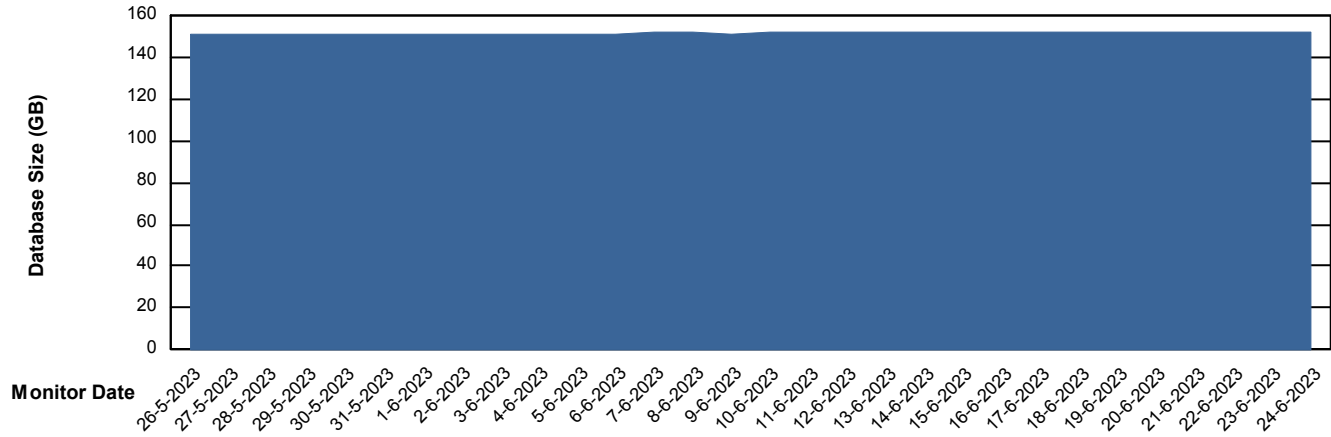

DATABASE SIZE AUJ Prod. BI DB (PABSBI1 server)

Database growth over last month