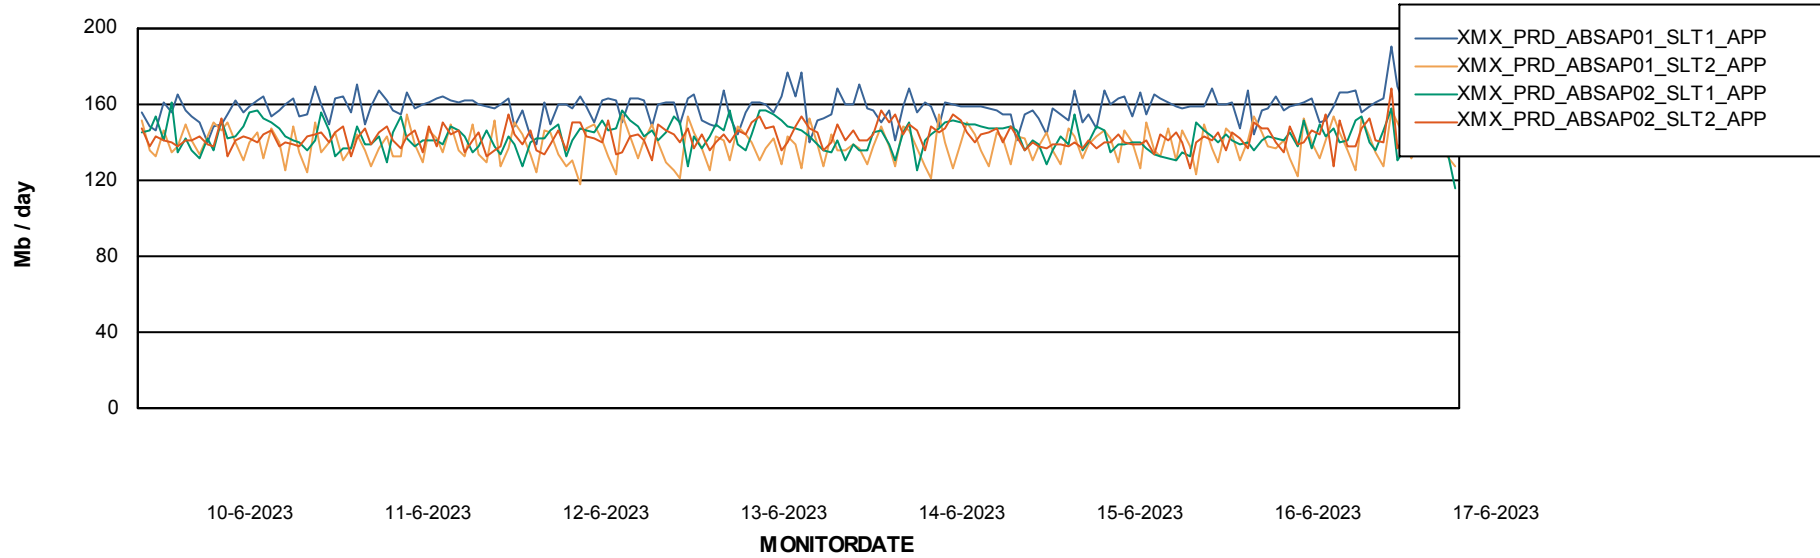

Weekly SLA Customer Report

Customer XMX Production (24/7)
Database ID 146

Standby Database Health XMX Production (24/7)

Recovery lag for last 7 days

Weekly SLA Customer Report

Customer XMX Production (24/7)
Database ID 146

ABSSolute Application Server Services

Avg memory used per ABS Server Service

Avg users per day per ABS server

Weekly SLA Customer Report

Customer XMX Production (24/7)
Database ID 146

ABSSolute Application ReportServer Services