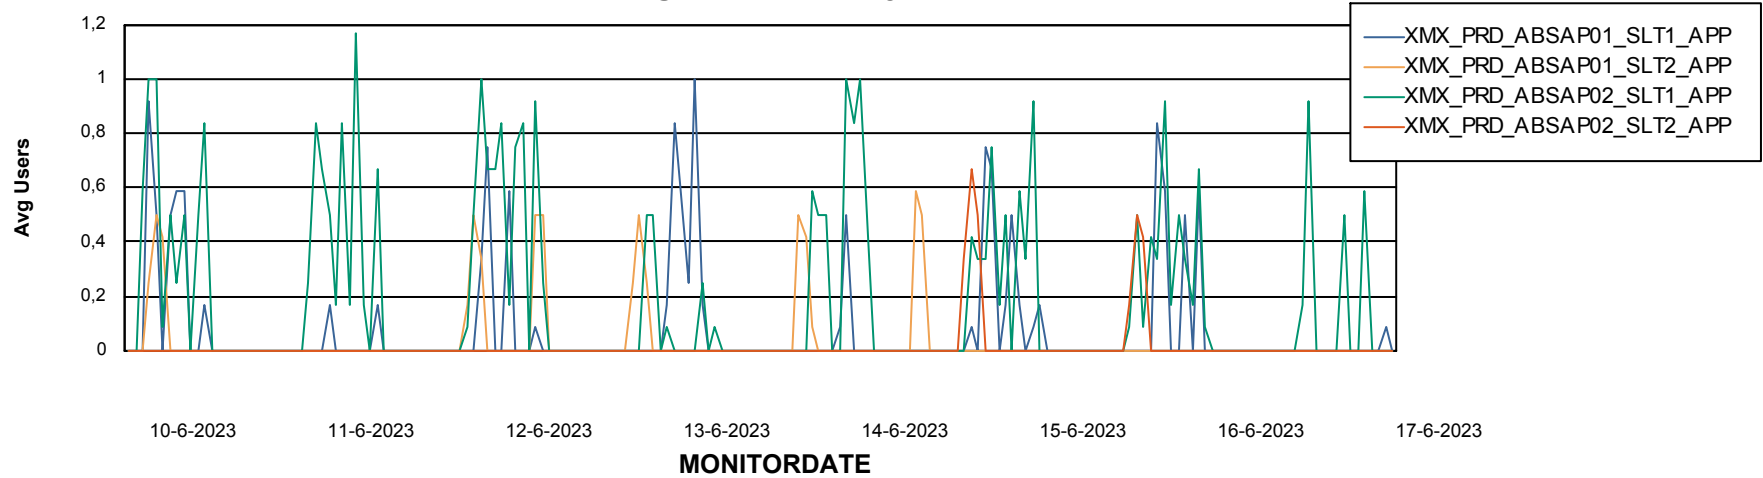

Avg users per day per ABS server