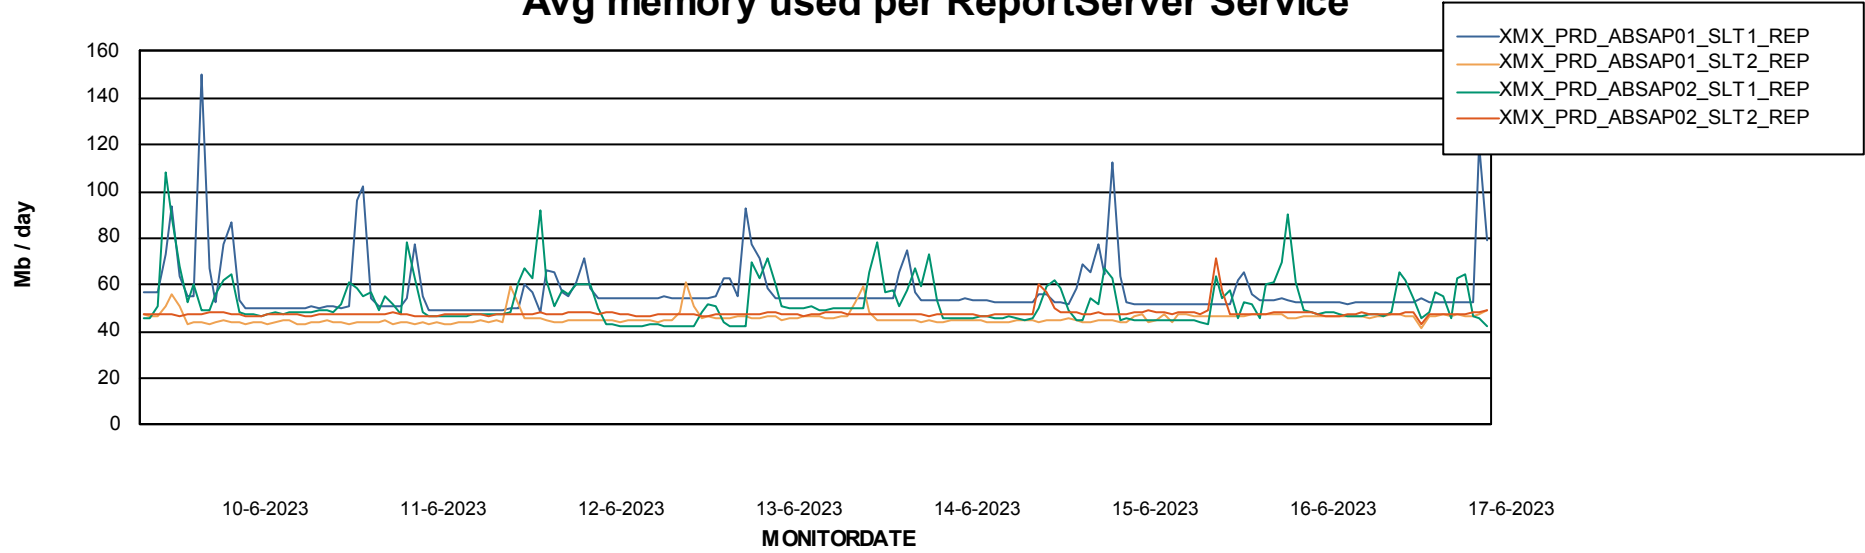

Weekly SLA Customer Report

Customer XMX Production (24/7)
Database ID 146

Standby Database Health XMX Production (24/7)

Recovery lag for last 7 days

Weekly SLA Customer Report

Customer XMX Production (24/7)
Database ID 146

ABSSolute Application Server Services

Avg memory used per ABS Server Service

Avg users per day per ABS server

Weekly SLA Customer Report

Customer XMX Production (24/7)
Database ID 146

ABSSolute Application ReportServer Services

Avg memory used per ReportServer Service

Weekly SLA Customer Report

Customer XMX Production (24/7)
Database ID 146

ABSSolute Web Component Services

Avg memory used per ABS Web component

Weekly SLA Customer Report