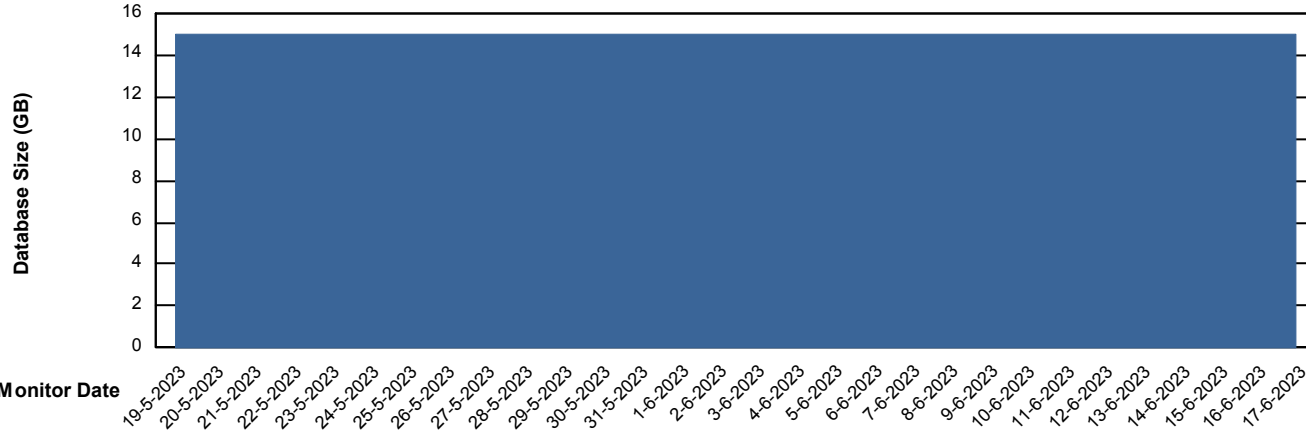

DB Processes Max 0
DB Processes Max 4
DB Processes Max 1,000

Weekly SLA Customer Report

Customer XMX Production (24/7)
 Database ID 146

DATABASE SIZE XMX_PROD_ABSDB01_PRDB

Database growth over last month

Database Tablespace XMX_PROD_ABSDB01_PRDB