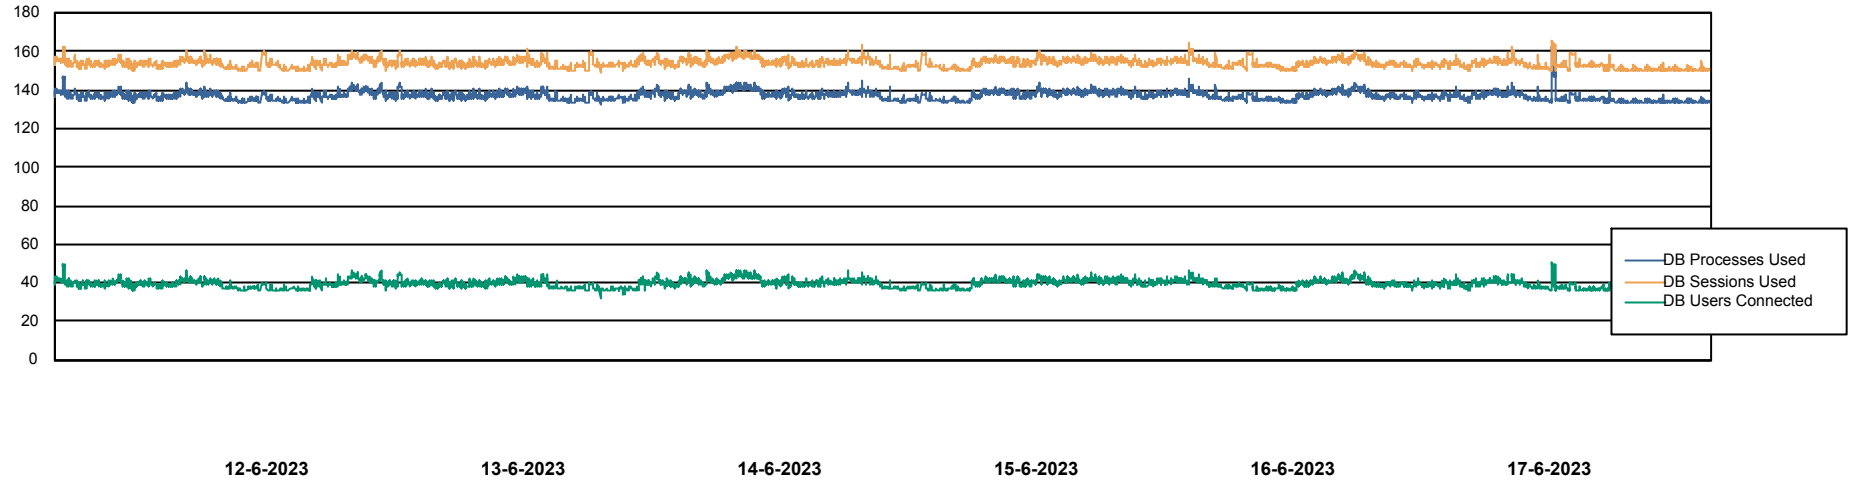

Database Performance STKDB_Production