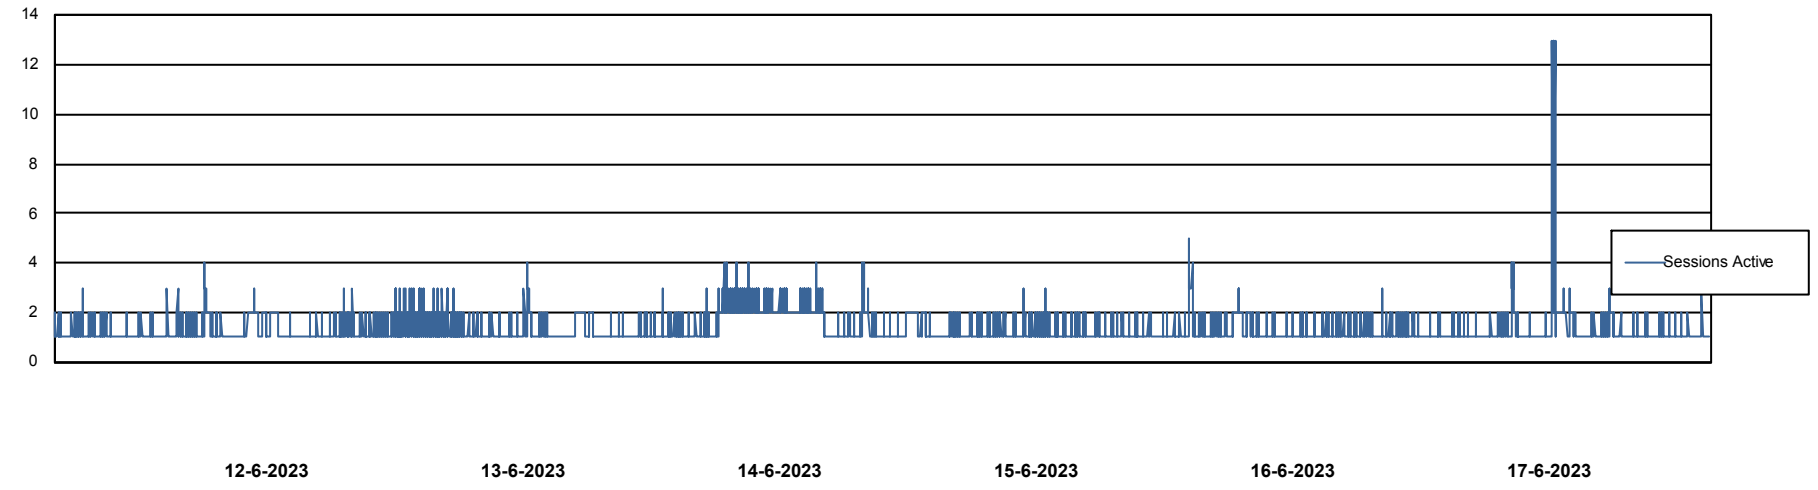

Database Performance STKDB_Production