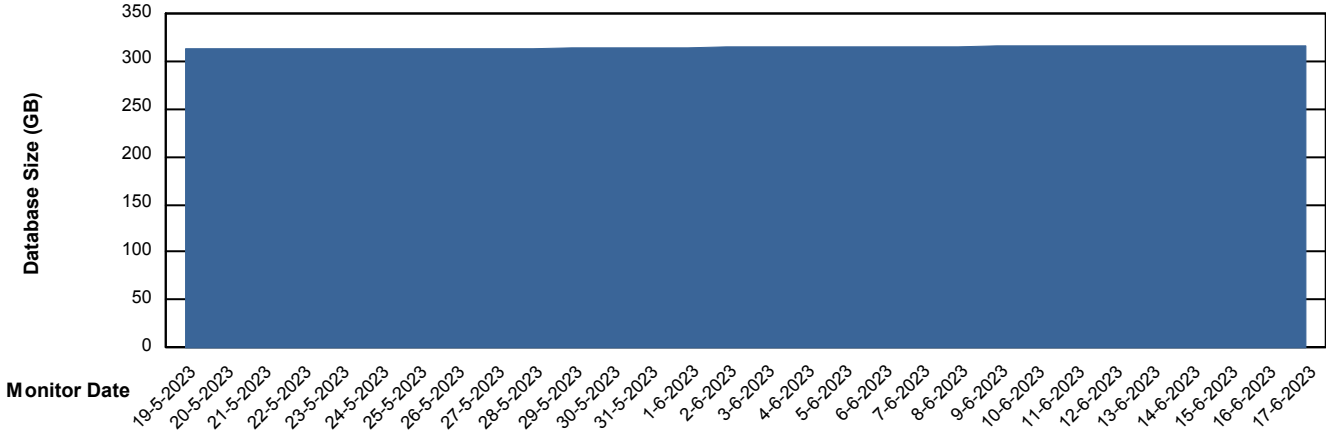

DATABASE SIZE STKDB_Production

Database growth over last month