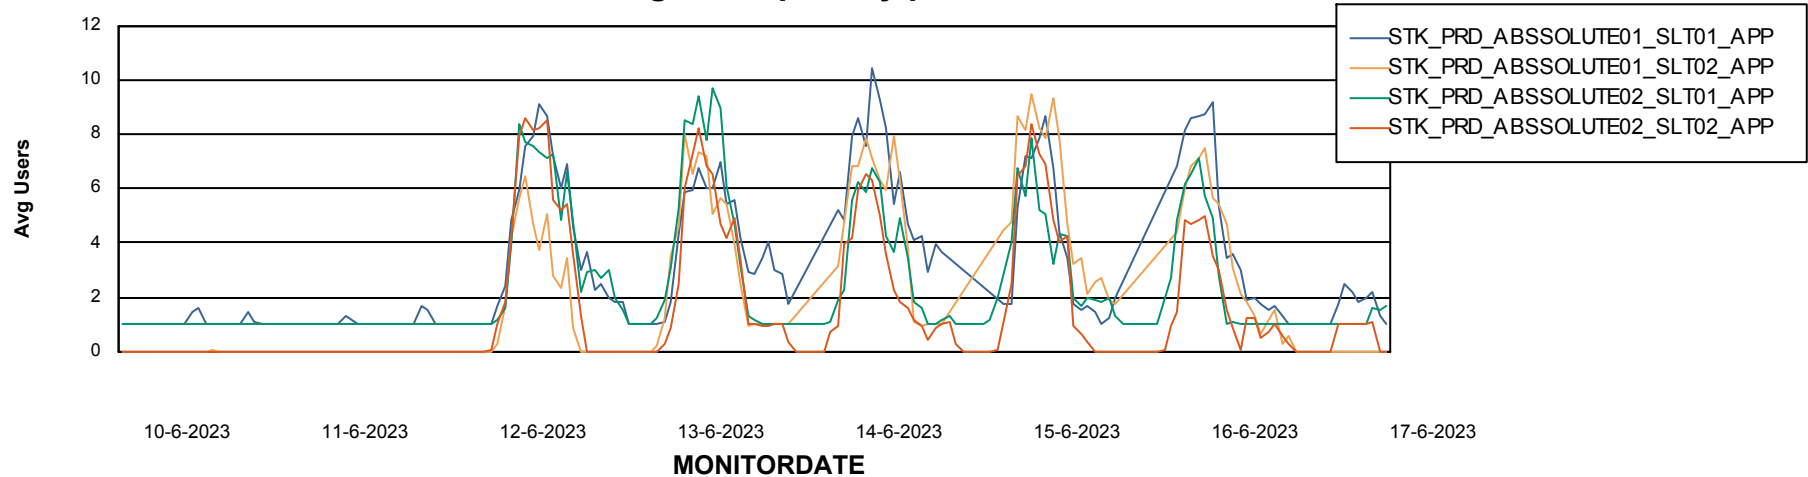

Avg users per day per ABS server