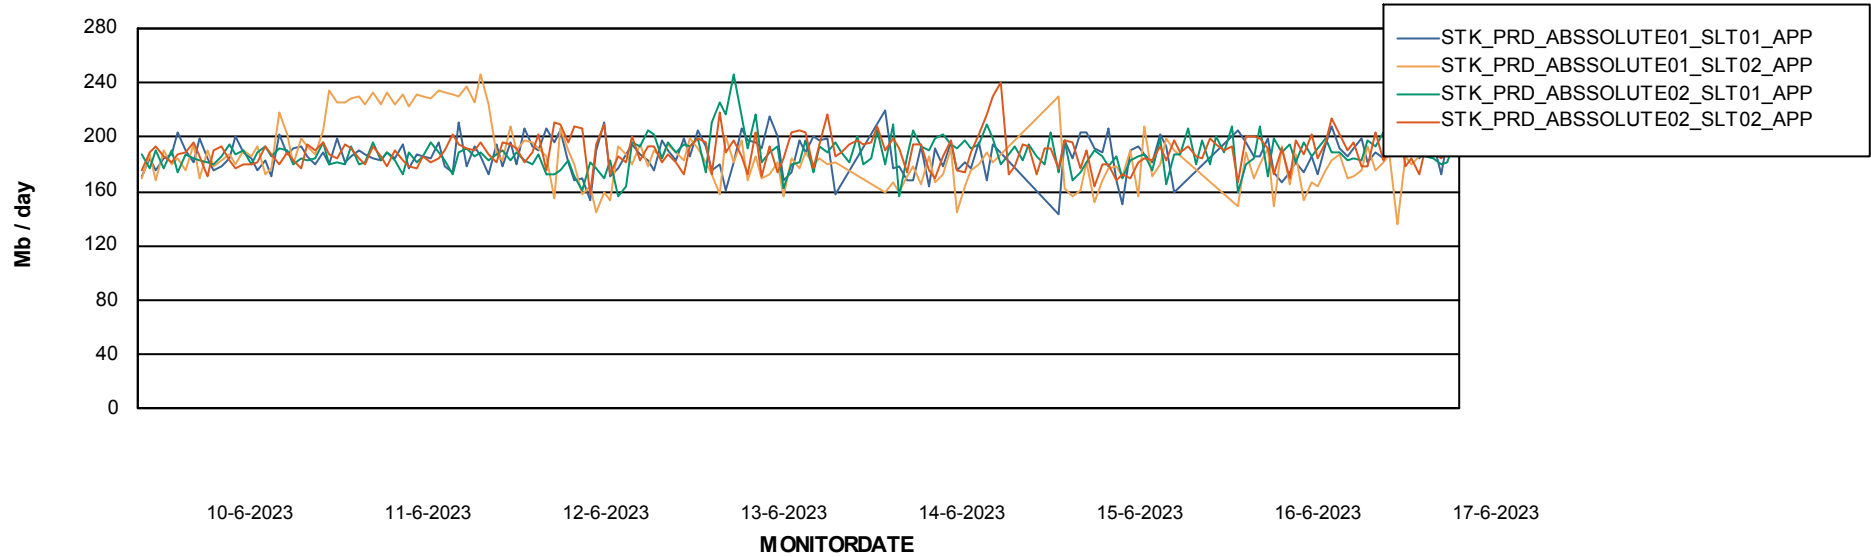

ABSSolute Application Server Services

Avg memory used per ABS Server Service