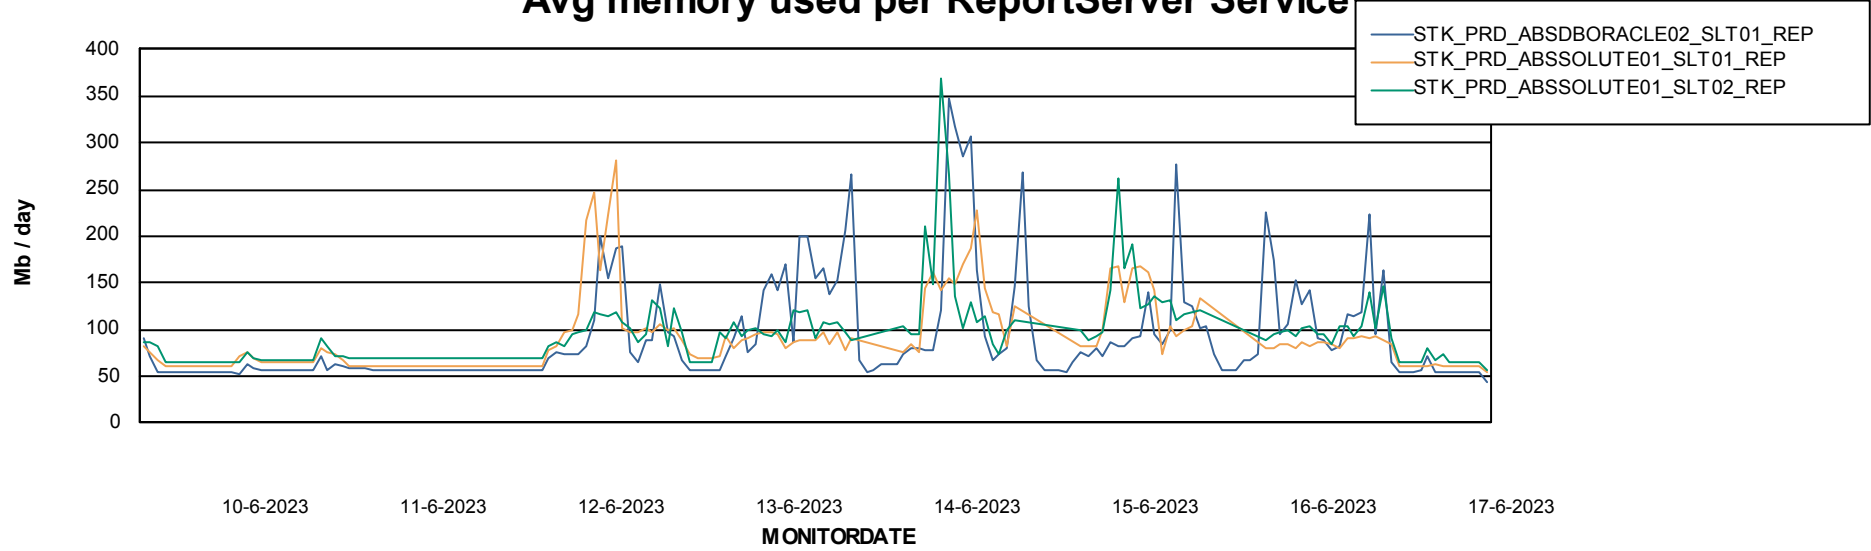

ABSSolute Application ReportServer Services

Avg memory used per ReportServer Service