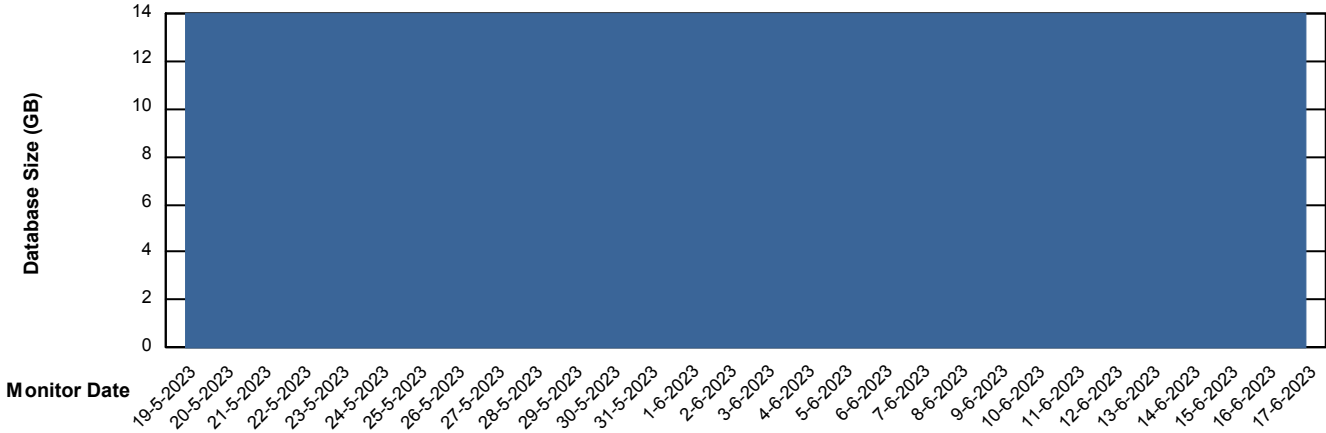

DB Processes Max 500

Weekly SLA Customer Report

Customer SPI_Production
 Database ID 49

DATABASE SIZE SPIDB_Production

Database growth over last month

Database Tablespace SPIDB_Production

Date	Tablespace Name	Filesize (Gb)	Usedsize (Gb)	Percentage free
17-6-2023	ABSDATA	5	3	46
	INDX	8	5	44
16-6-2023	ABSDATA	5	3	46
	INDX	8	5	44
15-6-2023	ABSDATA	5	3	46
	INDX	8	5	44
14-6-2023	ABSDATA	5	3	46
	INDX	8	5	44
13-6-2023	ABSDATA	5	3	46
	INDX	8	5	44
12-6-2023	ABSDATA	5	3	46
	INDX	8	5	44
11-6-2023	ABSDATA	5	3	46
	INDX	8	5	44