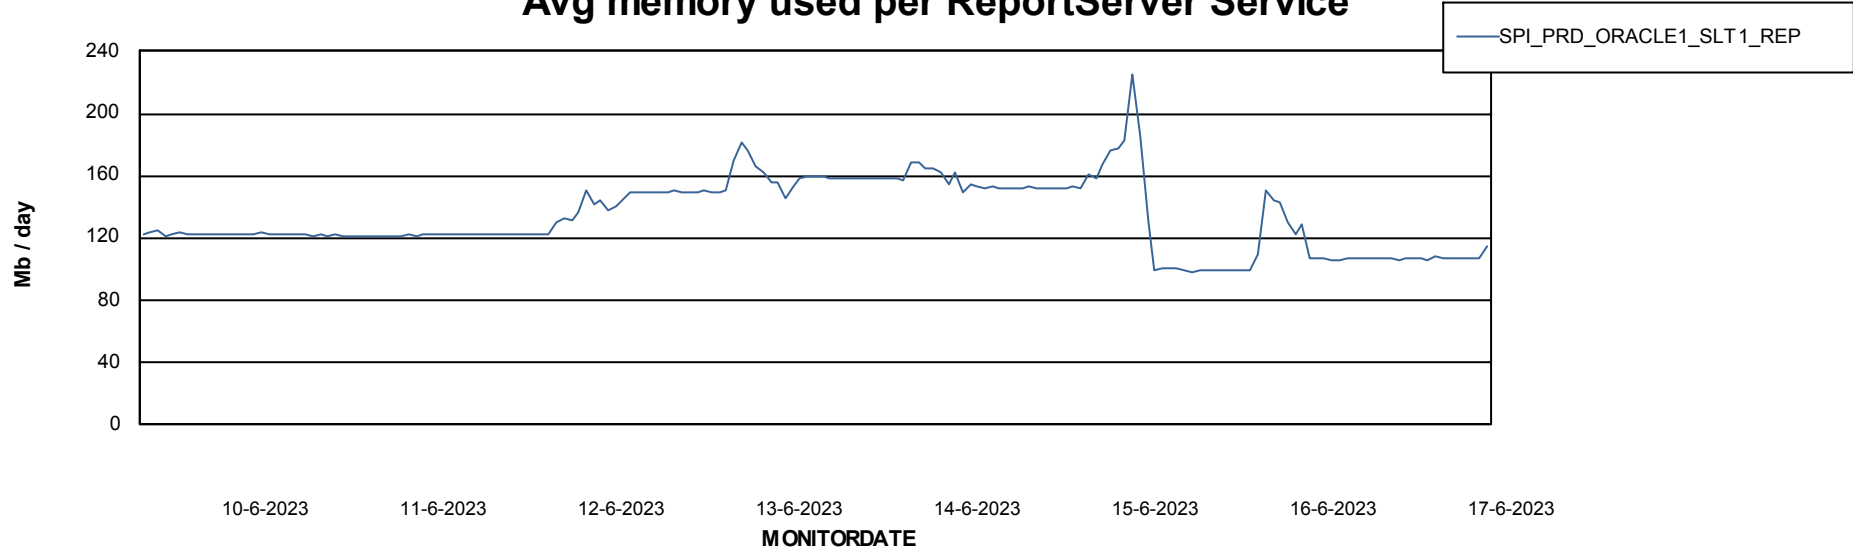

ABSSolute Application ReportServer Services

Avg memory used per ReportServer Service