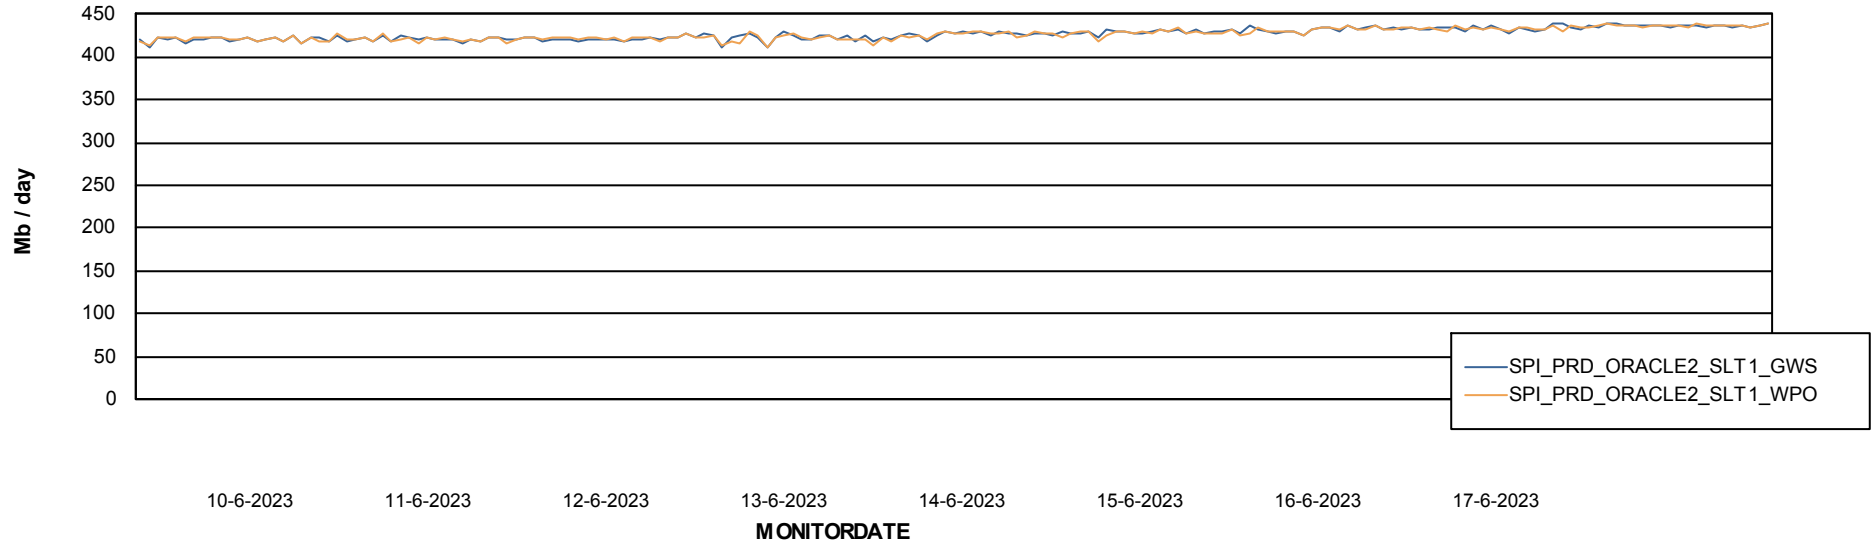

ABSSolute Application ReportServer Services

Avg memory used per ReportServer Service

Weekly SLA Customer Report

Customer SPI_Production
Database ID 49

ABSSolute Web Component Services

Avg memory used per ABS Web component