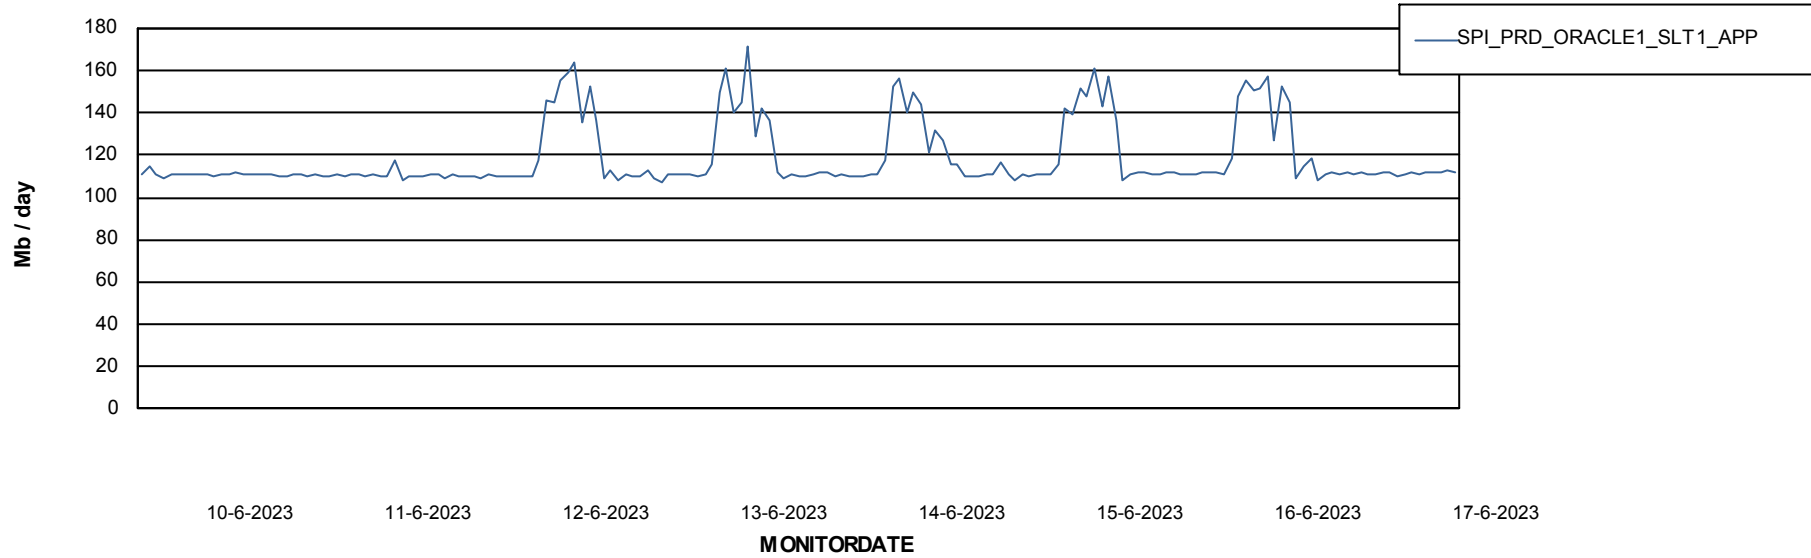

Weekly SLA Customer Report

Customer SPI_Production
Database ID 49

Database Performance SPIDB_Production

DB Processes Max 500

Weekly SLA Customer Report

Customer SPI_Production
Database ID 49

Database Performance SPIDB_Standby

DB Processes Max 500

Weekly SLA Customer Report

Customer SPI_Production
 Database ID 49

DATABASE SIZE SPIDB_Production

Database growth over last month

Database Tablespace SPIDB_Production

Date	Tablespace Name	Filesize (Gb)	Usedsize (Gb)	Percentage free
17-6-2023	ABSDATA	5	3	46
	INDX	8	5	44
16-6-2023	ABSDATA	5	3	46
	INDX	8	5	44
15-6-2023	ABSDATA	5	3	46
	INDX	8	5	44
14-6-2023	ABSDATA	5	3	46
	INDX	8	5	44
13-6-2023	ABSDATA	5	3	46
	INDX	8	5	44
12-6-2023	ABSDATA	5	3	46
	INDX	8	5	44
11-6-2023	ABSDATA	5	3	46
	INDX	8	5	44

Weekly SLA Customer Report

Customer SPI_Production
Database ID 49

ABSSolute Application Server Services

Avg memory used per ABS Server Service

Avg users per day per ABS server

Weekly SLA Customer Report

Customer SPI_Production
Database ID 49