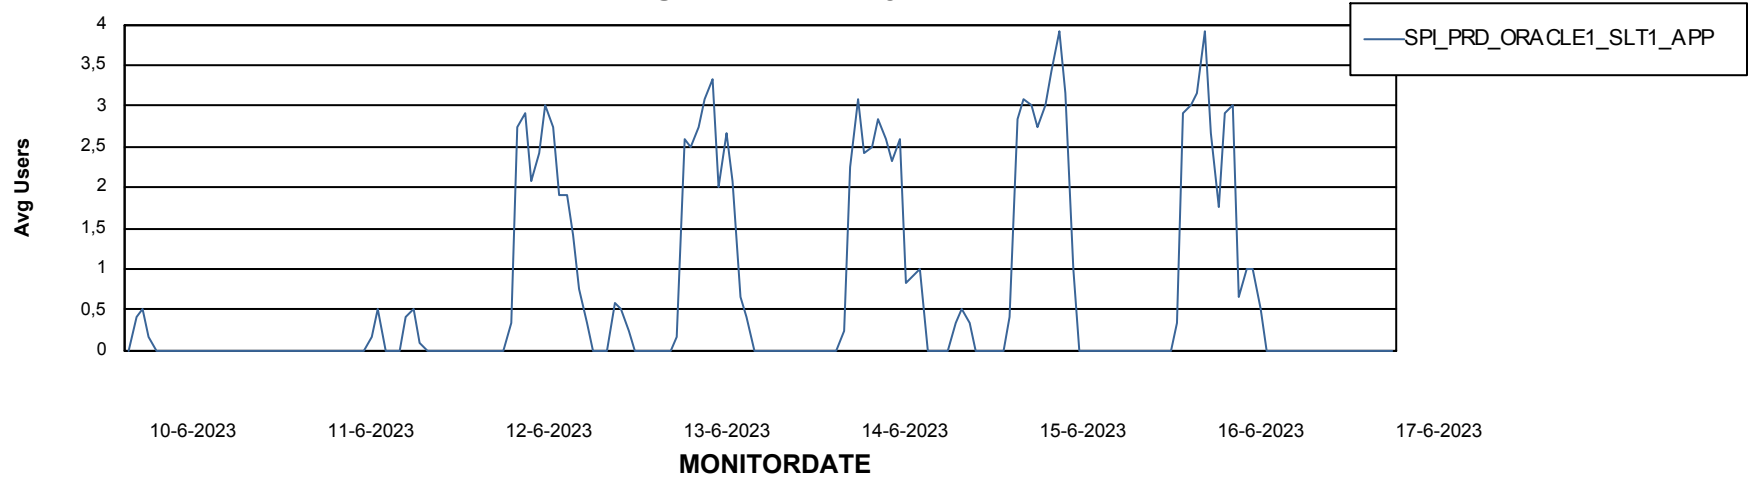

Weekly SLA Customer Report

Customer SPI_Production
Database ID 49

ABSSolute Application Server Services

Avg memory used per ABS Server Service

Avg users per day per ABS server

Weekly SLA Customer Report

Customer SPI_Production
Database ID 49