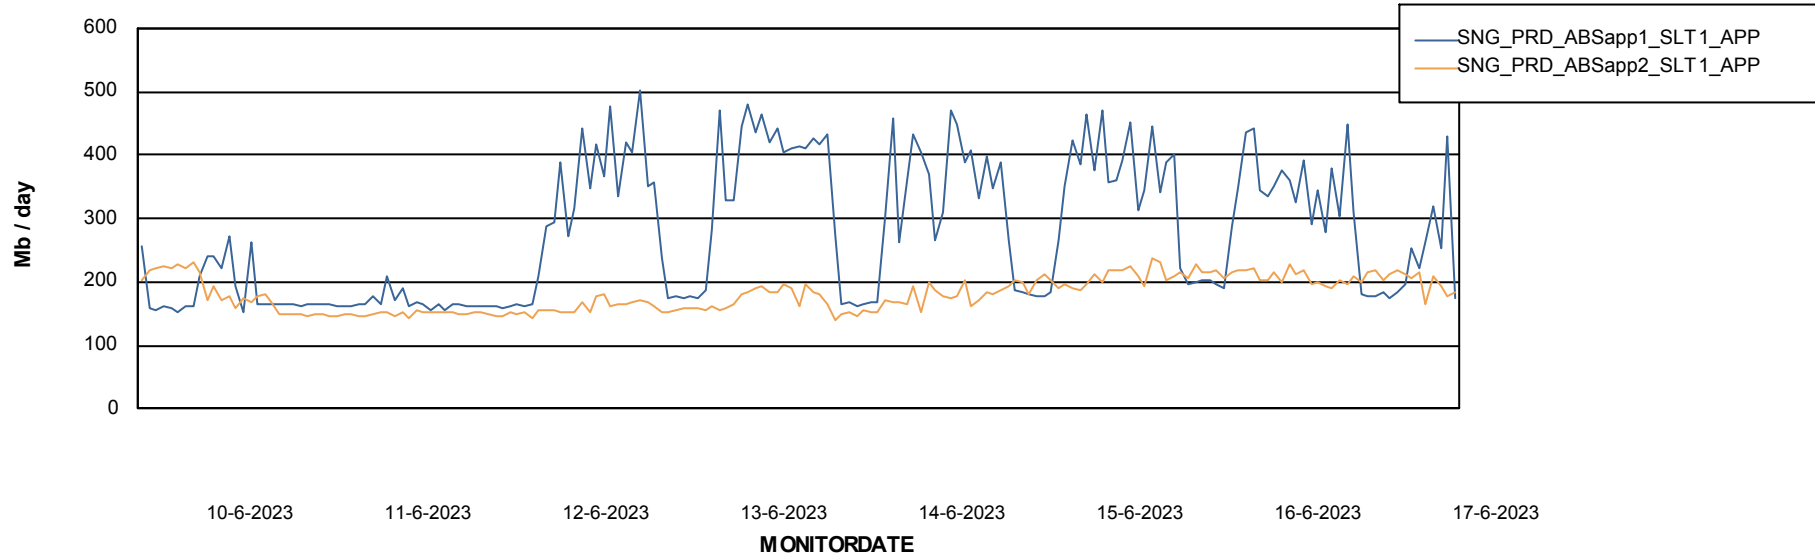

Database Performance SNG_PRD_ORACLE1

Weekly SLA Customer Report

Customer SNG_Production
 Database ID 70

DATABASE SIZE SNG_PRD_ORACLE1

Database growth over last month

Database Tablespace SNG_PRD_ORACLE1

Date	Tablespace Name	Filesize (Gb)	Usedsize (Gb)	Percentage free
17-6-2023	ABSDATA	54	39	27
	INDX	128	106	17
16-6-2023	ABSDATA	54	39	27
	INDX	128	106	17
15-6-2023	ABSDATA	54	39	27
	INDX	128	106	17
14-6-2023	ABSDATA	54	39	27
	INDX	128	106	17
13-6-2023	ABSDATA	54	39	27
	INDX	128	106	17
12-6-2023	ABSDATA	54	39	27
	INDX	128	106	18
11-6-2023	ABSDATA	54	39	28
	INDX	128	105	18

Weekly SLA Customer Report

Customer SNG_Production
Database ID 70

ABSSolute Application Server Services

Avg memory used per ABS Server Service

Avg users per day per ABS server

Weekly SLA Customer Report

Customer SNG_Production
Database ID 70