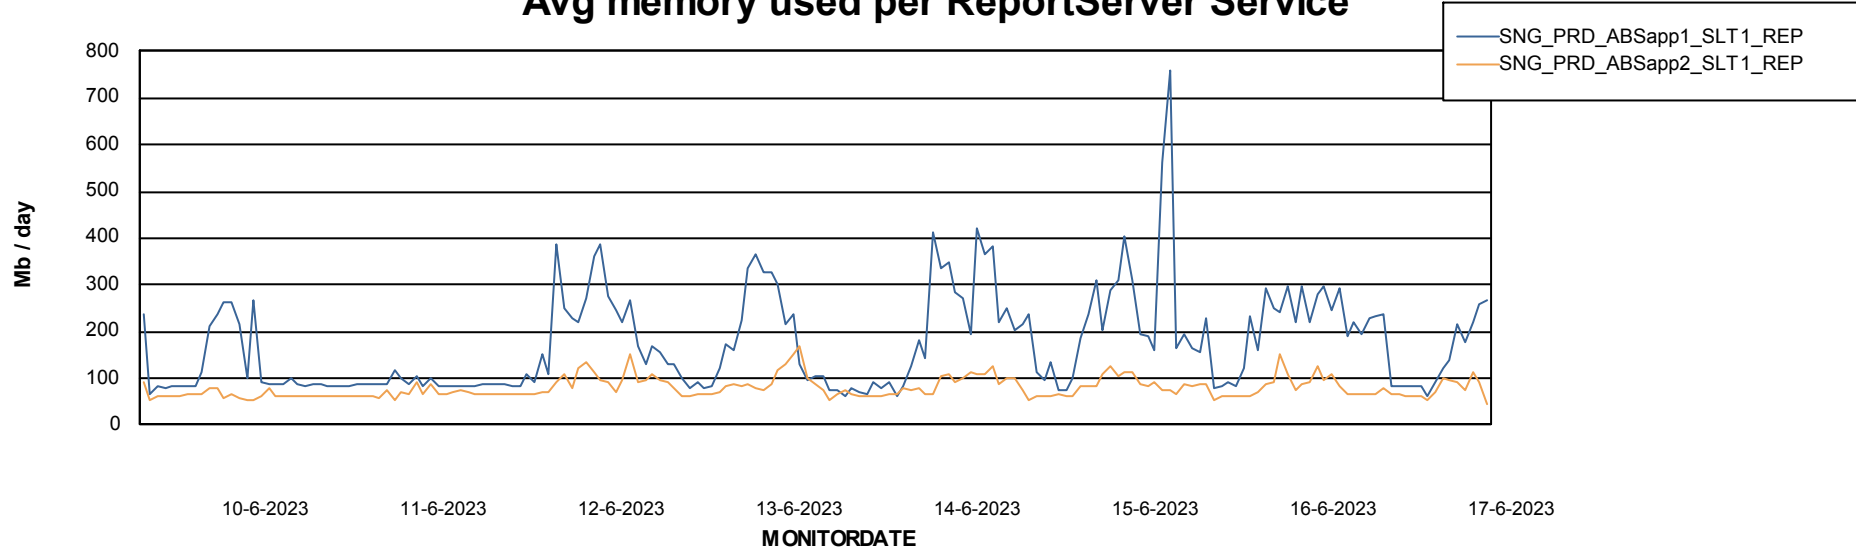

ABSSolute Application ReportServer Services

Avg memory used per ReportServer Service