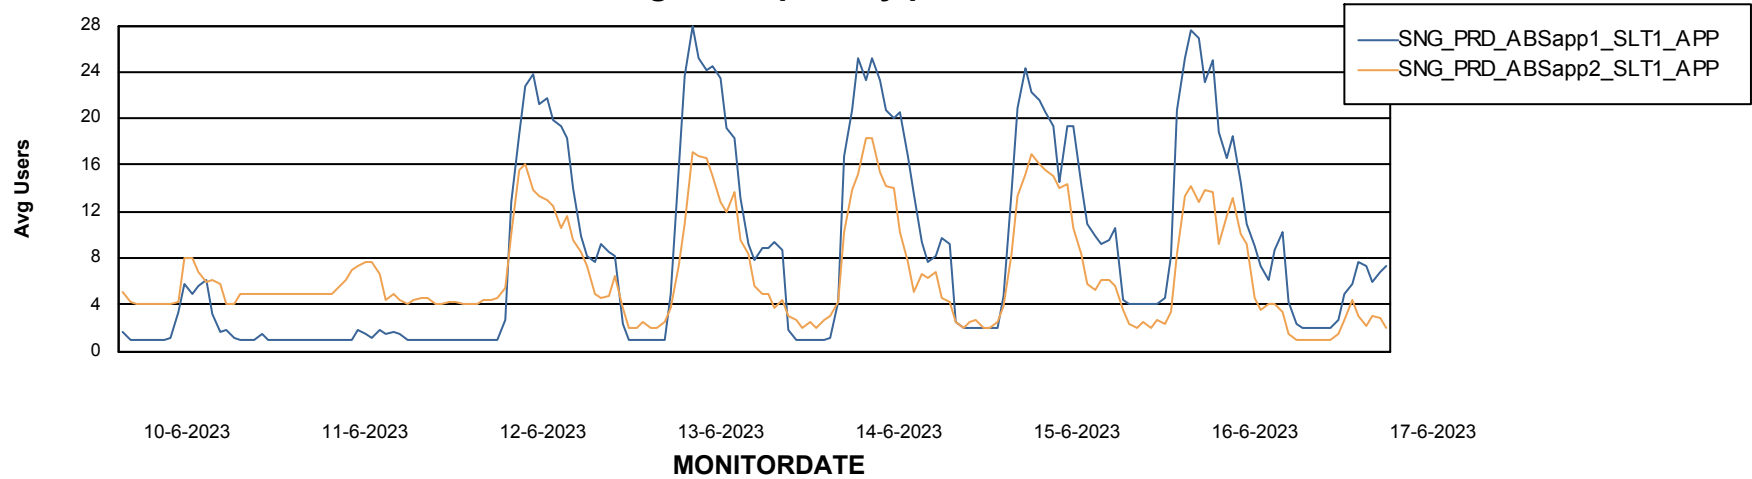

Database Performance SNG_PRD_ORACLE1

Weekly SLA Customer Report

Customer SNG_Production
 Database ID 70

DATABASE SIZE SNG_PRD_ORACLE1

Database growth over last month

Database Tablespace SNG_PRD_ORACLE1

Date	Tablespace Name	Filesize (Gb)	Usedsize (Gb)	Percentage free
17-6-2023	ABSDATA	54	39	27
	INDX	128	106	17
16-6-2023	ABSDATA	54	39	27
	INDX	128	106	17
15-6-2023	ABSDATA	54	39	27
	INDX	128	106	17
14-6-2023	ABSDATA	54	39	27
	INDX	128	106	17
13-6-2023	ABSDATA	54	39	27
	INDX	128	106	17
12-6-2023	ABSDATA	54	39	27
	INDX	128	106	18
11-6-2023	ABSDATA	54	39	28
	INDX	128	105	18

Weekly SLA Customer Report

Customer SNG_Production
Database ID 70

ABSSolute Application Server Services

Avg memory used per ABS Server Service

Avg users per day per ABS server

Weekly SLA Customer Report

Customer SNG_Production
Database ID 70