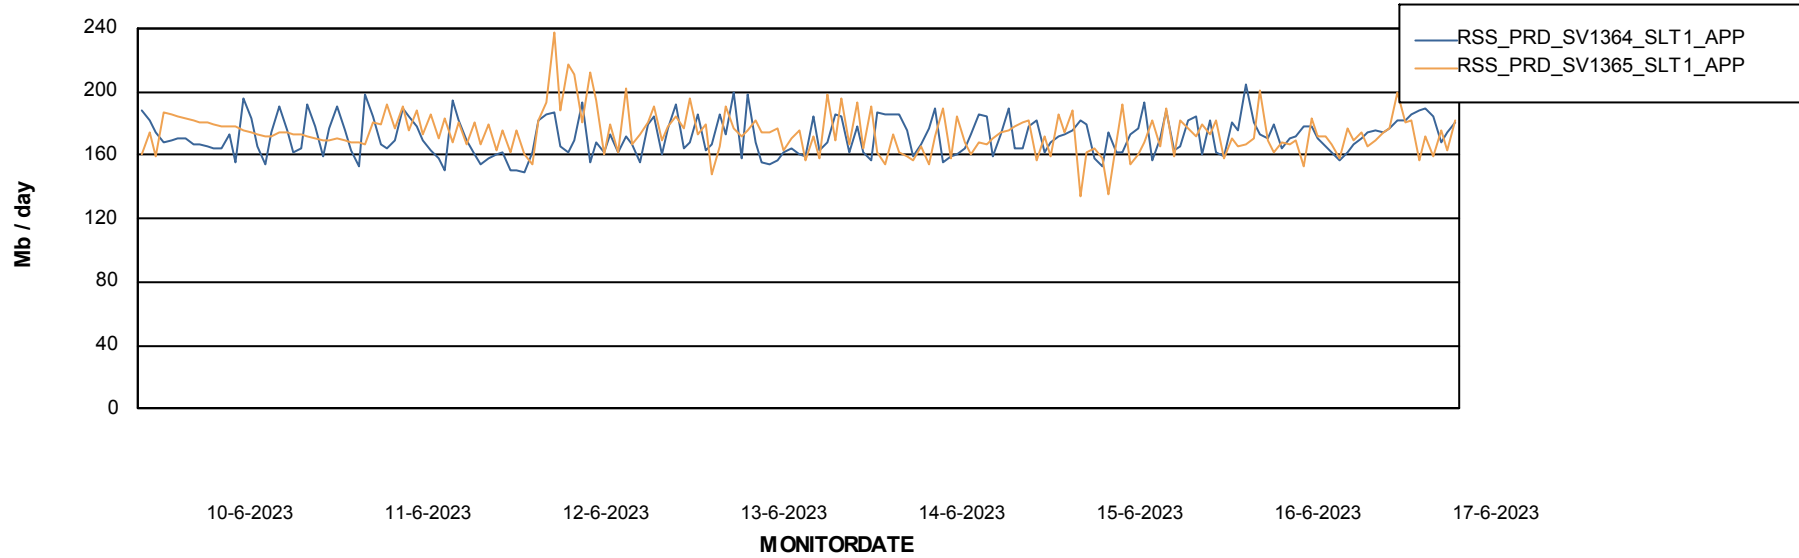

ABSSolute Application Server Services

Avg memory used per ABS Server Service