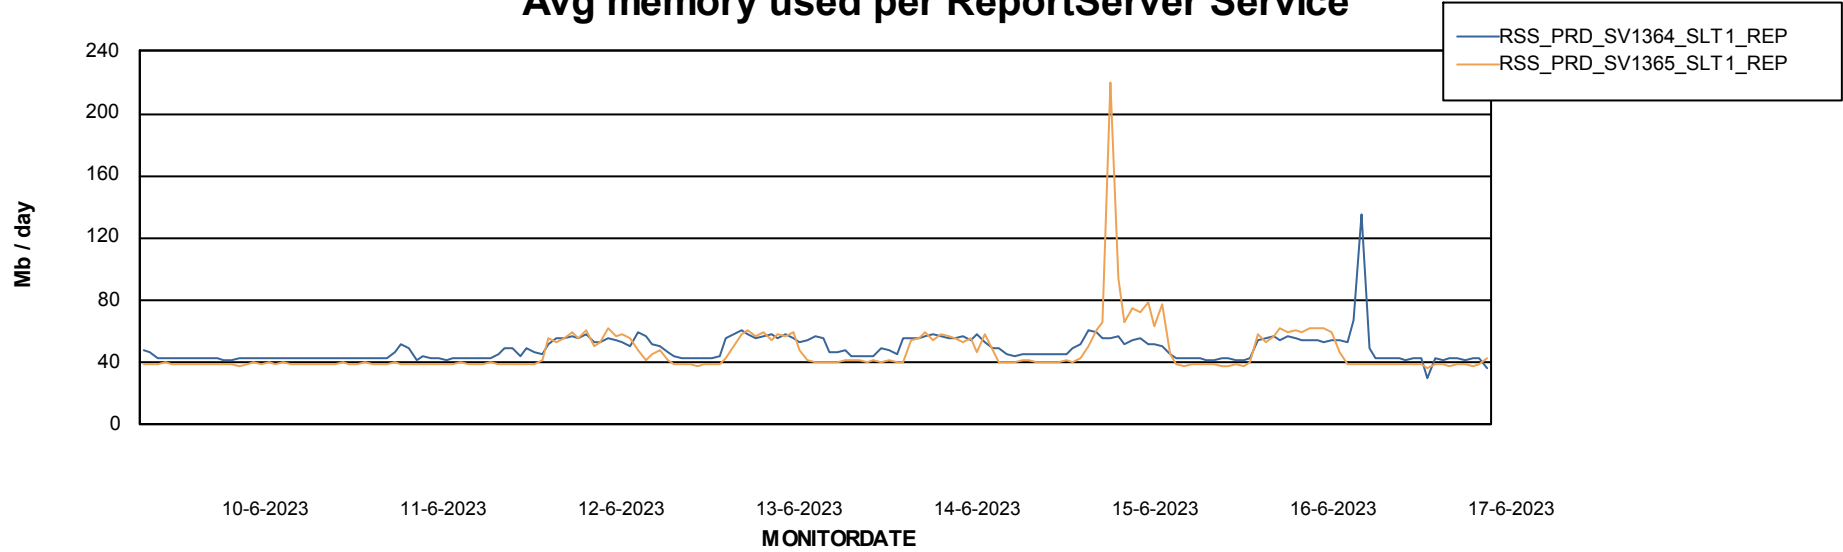

Avg memory used per ABS Server Service

Avg users per day per ABS server

Weekly SLA Customer Report

Customer RSS Production
Database ID 52

ABSSolute Application ReportServer Services

Avg memory used per ReportServer Service