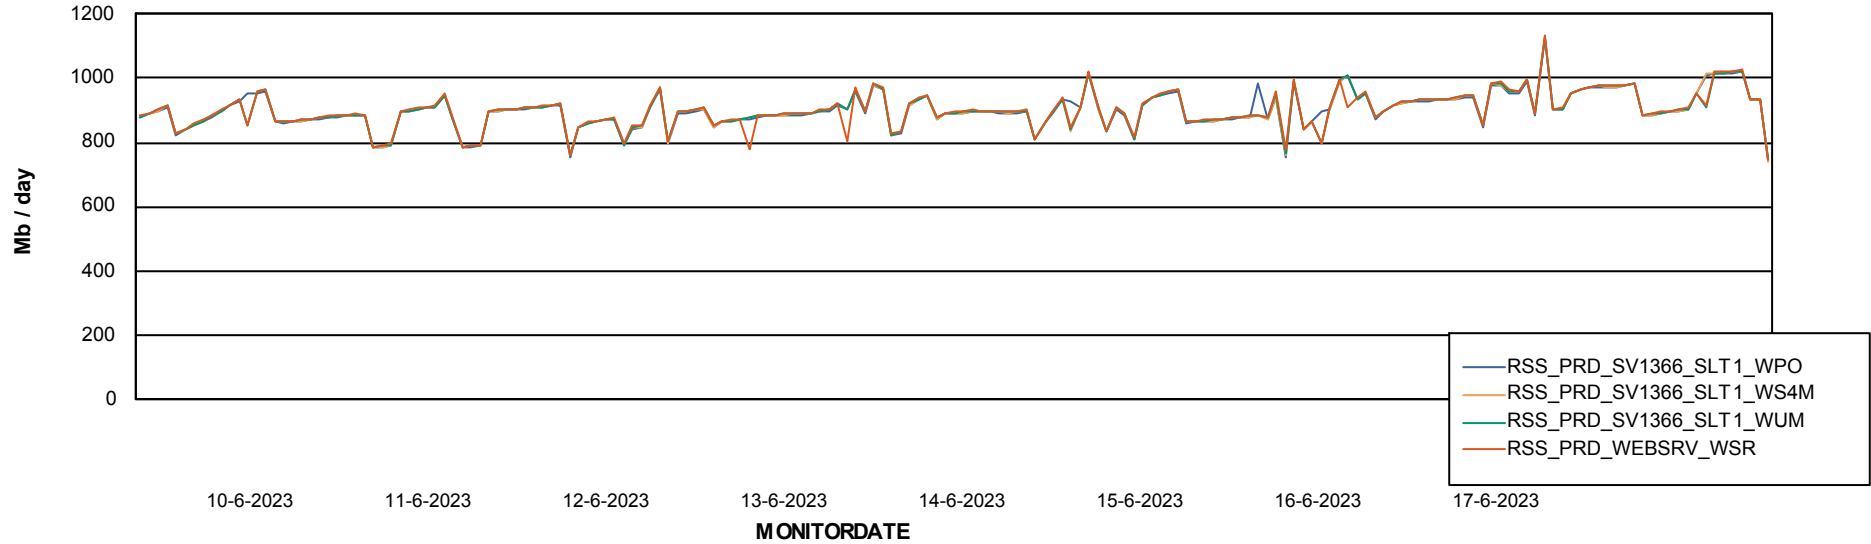

Avg memory used per ABS Server Service

Avg users per day per ABS server

Weekly SLA Customer Report

Customer RSS Production
Database ID 52

ABSSolute Application ReportServer Services

Avg memory used per ReportServer Service

Weekly SLA Customer Report

Customer RSS Production
Database ID 52

ABSSolute Web Component Services

Avg memory used per ABS Web component

Weekly SLA Customer Report

Customer RSS Production
Database ID 52

Disaster per ABS component