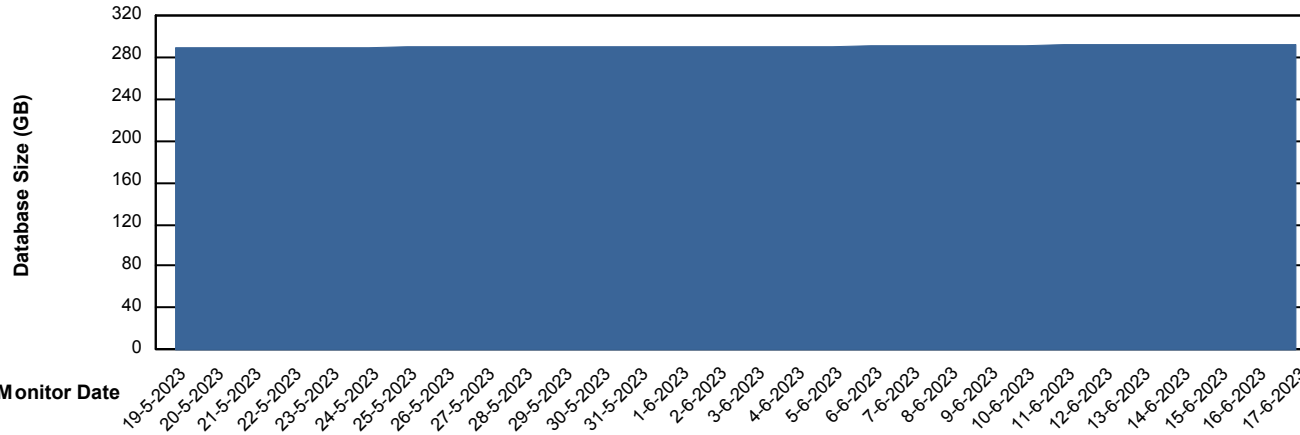

Weekly SLA Customer Report

Customer RFL_Production
Database ID 36

Database Performance RFLDB_Production

Weekly SLA Customer Report

Customer RFL_Production
Database ID 36

Database Performance RFLDB_Standby

DB Processes Max 1,000

Weekly SLA Customer Report

Customer RFL_Production
 Database ID 36

DATABASE SIZE RFLDB_Production

Database growth over last month

Database Tablespace RFLDB_Production

Date	Tablespace Name	Filesize (Gb)	Usedsize (Gb)	Percentage free
17-6-2023	ABSDATA	94	78	17
	INDX	243	203	16
16-6-2023	ABSDATA	94	78	17
	INDX	243	203	16
15-6-2023	ABSDATA	94	78	17
	INDX	243	203	17
14-6-2023	ABSDATA	94	78	17
	INDX	243	203	17
13-6-2023	ABSDATA	94	78	17
	INDX	243	203	17
12-6-2023	ABSDATA	94	78	17
	INDX	243	203	17
11-6-2023	ABSDATA	94	78	17
	INDX	243	203	17