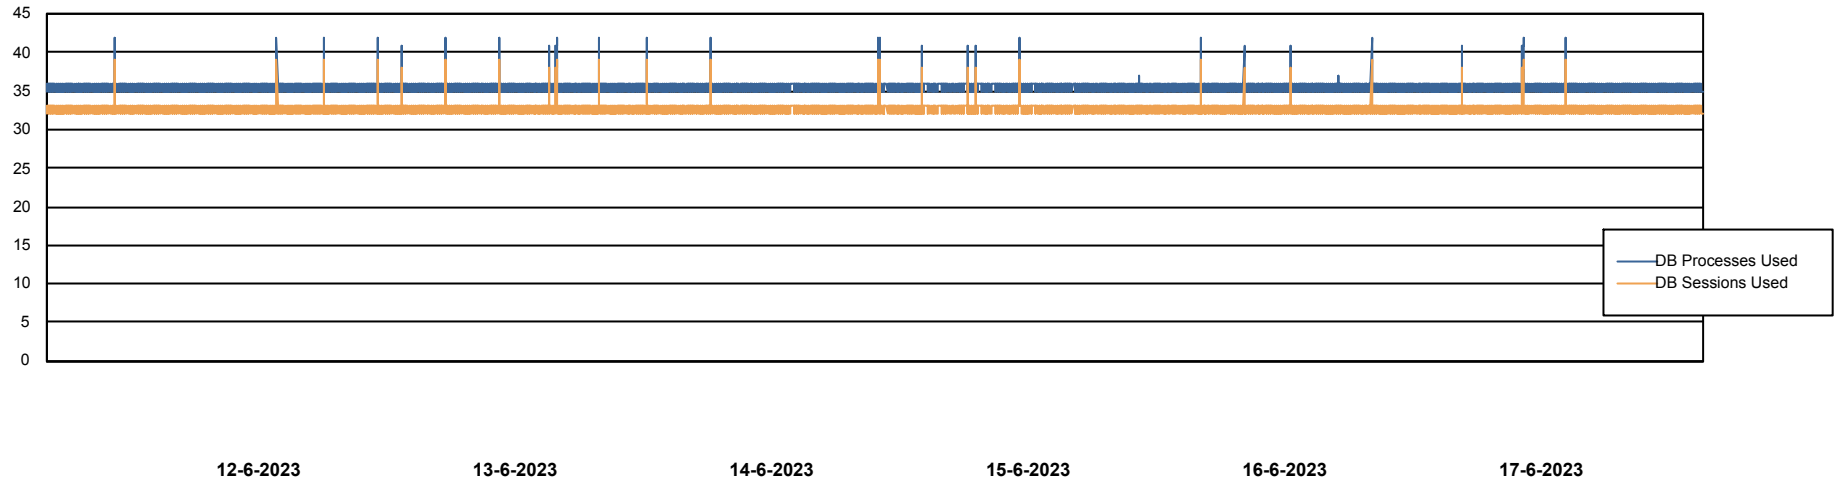

Weekly SLA Customer Report

Customer RFL_Production
Database ID 36

Database Performance RFLDB_Production

Weekly SLA Customer Report

Customer RFL_Production
Database ID 36

Database Performance RFLDB_Standby

DB Processes Max 1,000

Weekly SLA Customer Report

Customer RFL_Production
 Database ID 36

DATABASE SIZE RFLDB_Production

Database growth over last month

Database Tablespace RFLDB_Production

Date	Tablespace Name	Filesize (Gb)	Usedsize (Gb)	Percentage free
17-6-2023	ABSDATA	94	78	17
	INDX	243	203	16
16-6-2023	ABSDATA	94	78	17
	INDX	243	203	16
15-6-2023	ABSDATA	94	78	17
	INDX	243	203	17
14-6-2023	ABSDATA	94	78	17
	INDX	243	203	17
13-6-2023	ABSDATA	94	78	17
	INDX	243	203	17
12-6-2023	ABSDATA	94	78	17
	INDX	243	203	17
11-6-2023	ABSDATA	94	78	17
	INDX	243	203	17