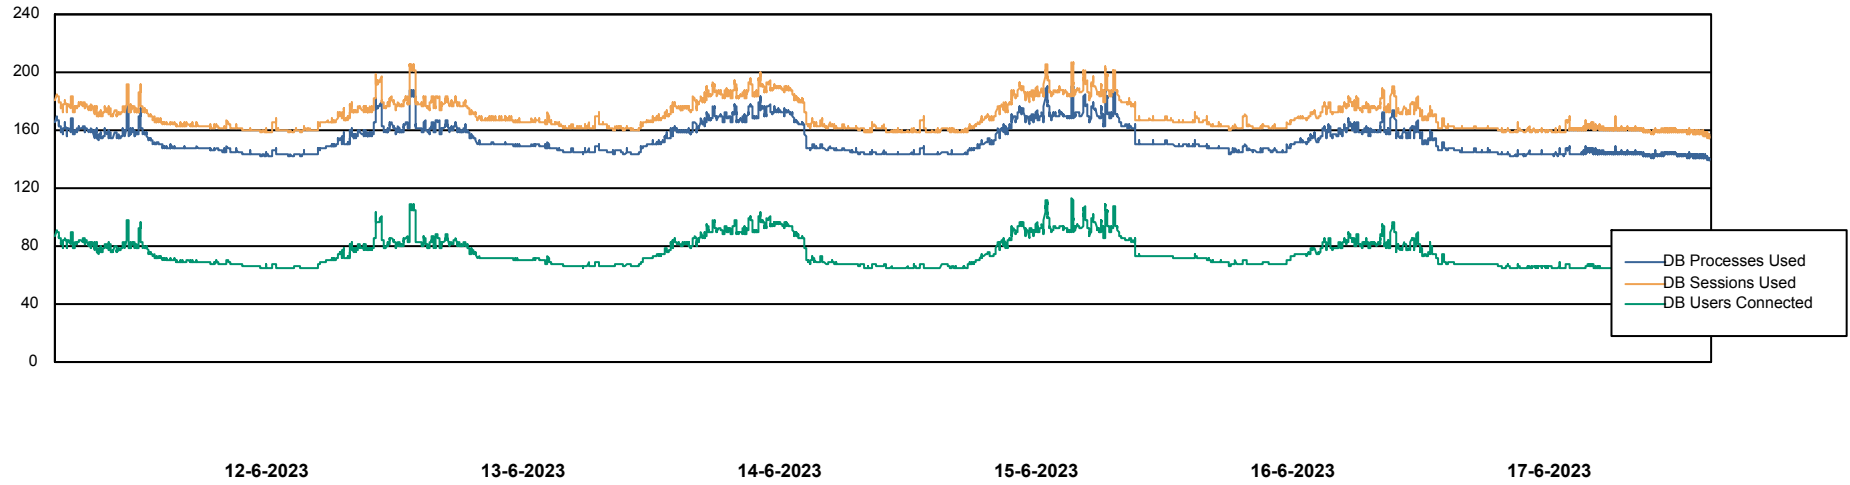

Harddisk Usage RFL_STB

	Free disk space on C: (%)	Total disk space on C: (Gb)	Used disk space on C: (Gb)	Free disk space on D: (%)	Total disk space on D: (Gb)	Used disk space on D: (Gb)	Free disk space on E: (%)	Total disk space on E: (Gb)	Used disk space on E: (Gb)	Free disk space on F: (%)
17-6-2023	16	195	164	70	559	168	42	700	408	76
16-6-2023	16	195	164	70	559	168	42	700	408	76
15-6-2023	16	195	164	70	559	168	42	700	408	76
14-6-2023	16	195	164	70	559	168	42	700	408	76
13-6-2023	16	195	164	70	559	168	42	700	408	76
12-6-2023	16	195	164	70	559	168	42	700	408	75
11-6-2023	16	195	164	70	559	168	42	700	408	76

Weekly SLA Customer Report

Customer RFL_Production
Database ID 36

Database Performance RFLDB_Production

Weekly SLA Customer Report

Customer RFL_Production
Database ID 36

Database Performance RFLDB_Standby

DB Processes Max 1,000